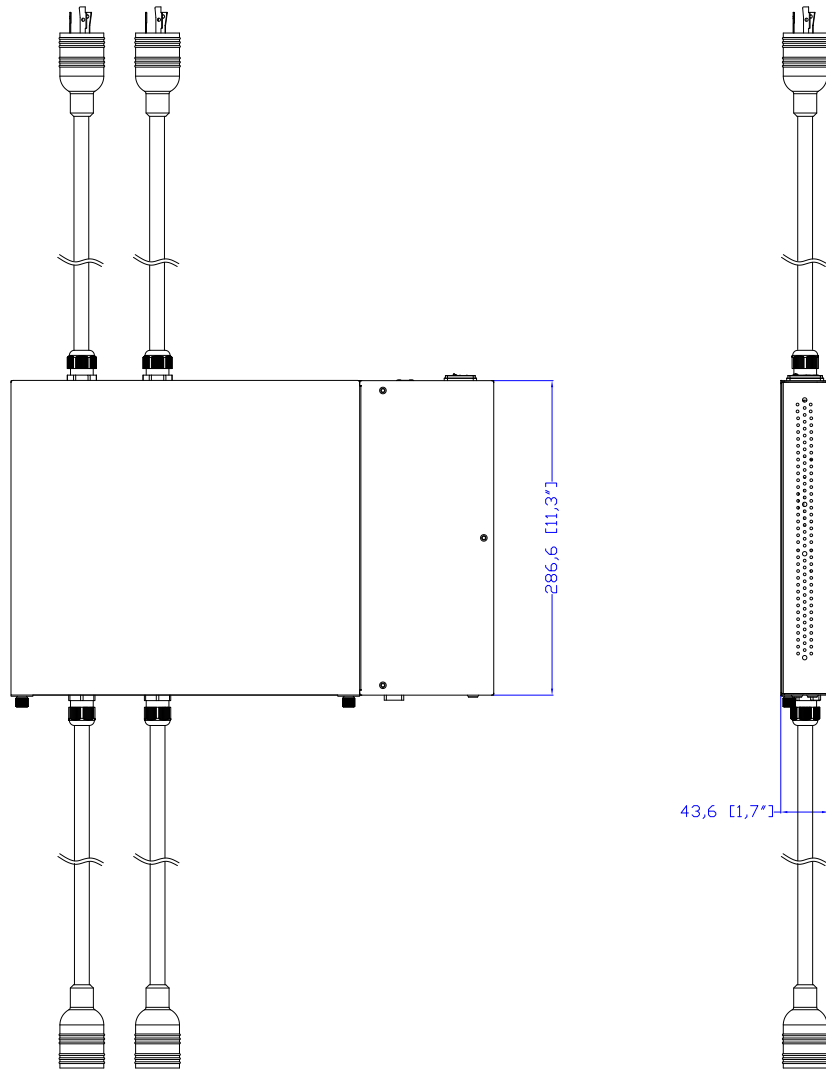

Rear

TOP

Front

See VIEW A

NOTES:
ALL DIMENSIONS ARE MILLIMETERS[INCHES].

		PROJECTION THIRD ANGLE	DO NOT SCALE DRAWING	TITLE: iPDU One U, Single Phase, 24A/200V-240V Input Plugs:(2)NEMA L6-30P , Output Plugs:(2) NEMA L6-30R
			SHEET 1 OF 1	
DRAWN : Eva Lin	Jan, 09,2013	THIS DRAWING AND SPECIFICATIONS HEREIN ARE THE PROPERTY OF RARITAN, INC. AND SHALL NOT BE COPIED, REPRODUCED OR USED, IN WHOLE OR IN PART, AS THE BASIS FOR THE MANUFACTURE OR SALE OF ITEMS WITHOUT WRITTEN PERMISSION FROM RARITAN, INC. THIS DRAWING IS BASED UPON LATEST AVAILABLE INFORMATION AND IS SUBJECT TO CHANGE WITHOUT NOTICE.		DWG NO. MPX2-3223
ENGINEER: Siang_H	Jan, 09,2013			
APPROVED: Tom_H	Jan, 09,2013			