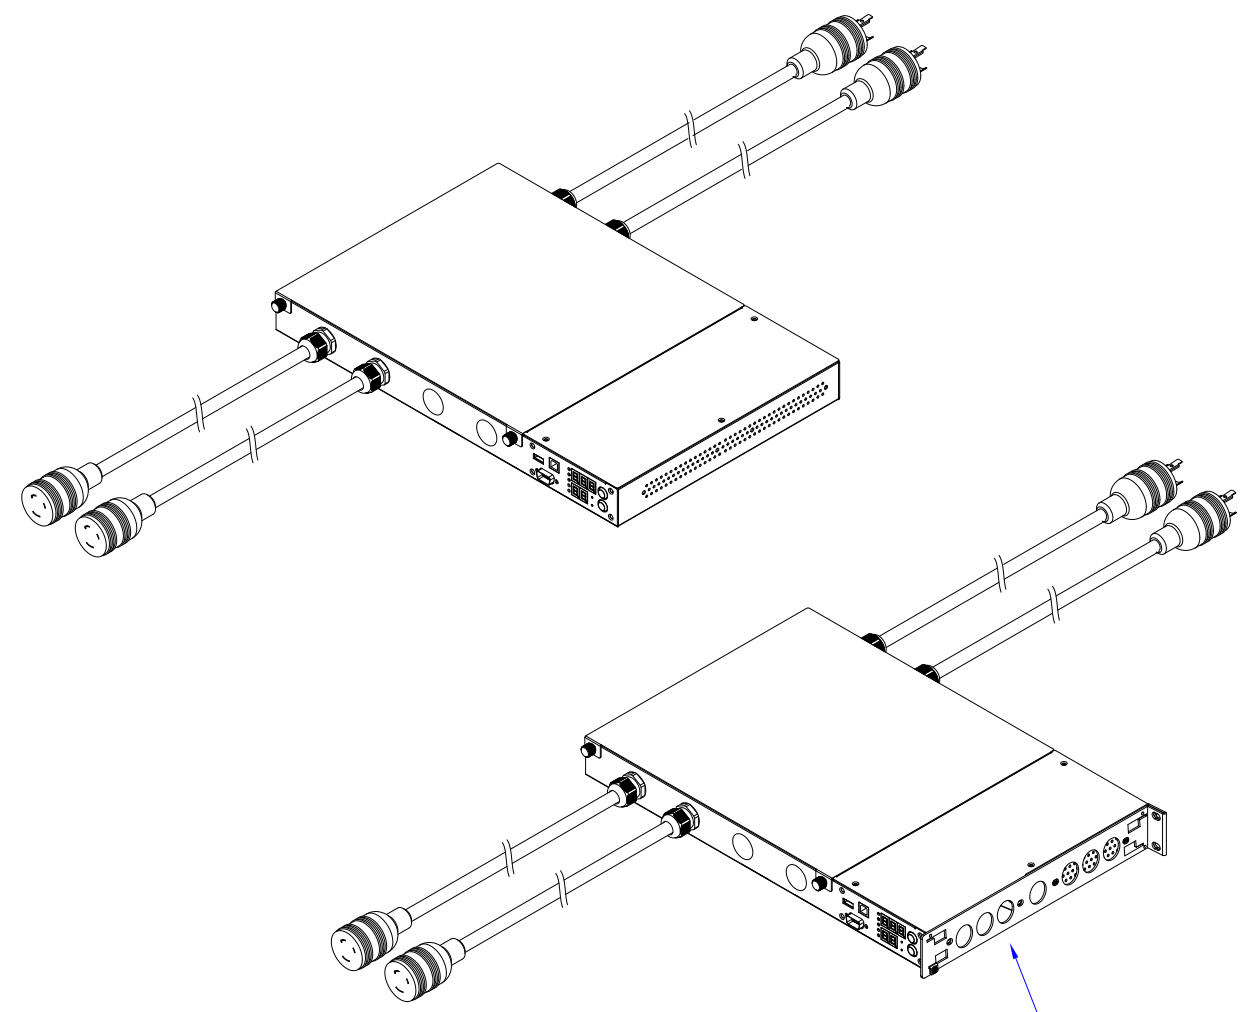

Rear

TOP

Front

See VIEW A

NOTES:
ALL DIMENSIONS ARE MILLIMETERS[INCHES].

		PROJECTION THIRD ANGLE	DO NOT SCALE DRAWING	TITLE: iPDU One U, Single Phase, 24A/200V-240V Input Plugs:(2)NEMA L6-30P , Output Plugs:(2) NEMA L6-30R
			SHEET 1 OF 1	
DRAWN : Eva Lin	Jan, 09,2013	THIS DRAWING AND SPECIFICATIONS HEREIN ARE THE PROPERTY OF RARITAN, INC. AND SHALL NOT BE COPIED, REPRODUCED OR USED, IN WHOLE OR IN PART, AS THE BASIS FOR THE MANUFACTURE OR SALE OF ITEMS WITHOUT WRITTEN PERMISSION FROM RARITAN, INC. THIS DRAWING IS BASED UPON LATEST AVAILABLE INFORMATION AND IS SUBJECT TO CHANGE WITHOUT NOTICE.		DWG NO. MPX2-3223
ENGINEER: Siang_H	Jan, 09,2013			
APPROVED: Tom_H	Jan, 09,2013			