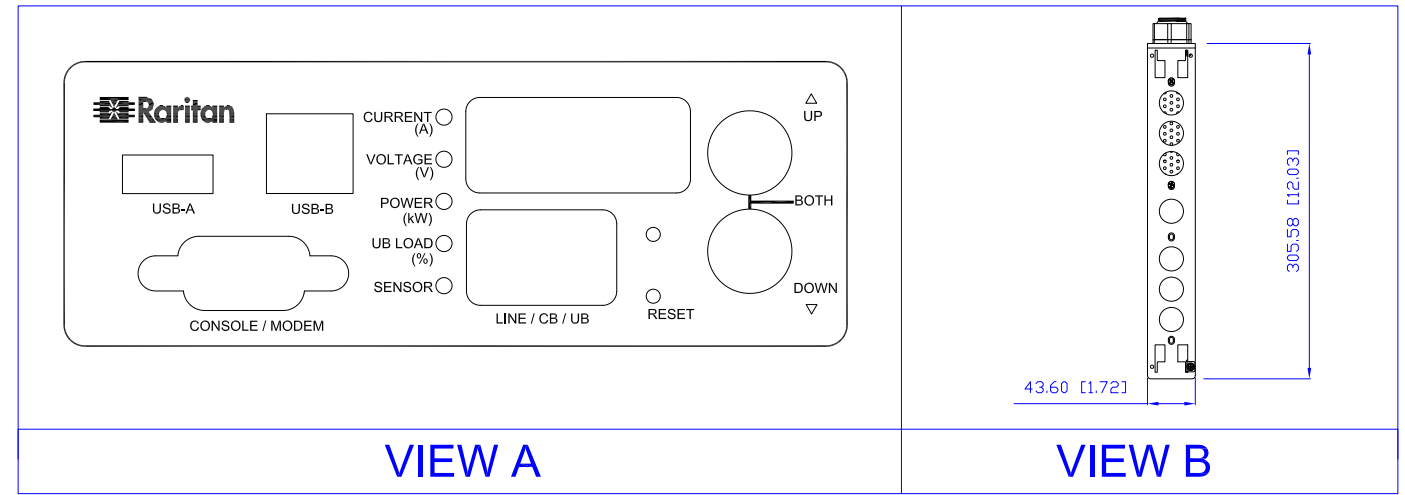

Rear

TOP

Front

See VIEW A

NOTES:
ALL DIMENSIONS ARE MILLIMETERS[INCHES].

		PROJECTION THIRD ANGLE	DO NOT SCALE DRAWING	TITLE: iPDU One U, Single Phase, 24A/200V-240V Input Plugs:(2)NEMA L6-30P , Output Plugs:(2) NEMA L6-30R
			SHEET 1 OF 1	
DRAWN : Eva Lin	Jan, 09,2013	THIS DRAWING AND SPECIFICATIONS HEREIN ARE THE PROPERTY OF RARITAN, INC. AND SHALL NOT BE COPIED, REPRODUCED OR USED, IN WHOLE OR IN PART, AS THE BASIS FOR THE MANUFACTURE OR SALE OF ITEMS WITHOUT WRITTEN PERMISSION FROM RARITAN, INC. THIS DRAWING IS BASED UPON LATEST AVAILABLE INFORMATION AND IS SUBJECT TO CHANGE WITHOUT NOTICE.		DWG NO. MPX2-3223
ENGINEER: Siang_H	Jan, 09,2013			
APPROVED: Tom_H	Jan, 09,2013			