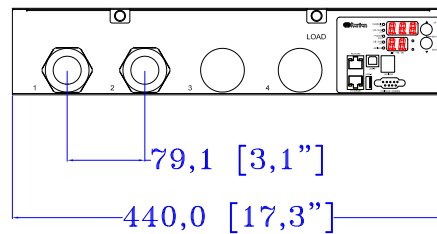

Rear

TOP

Front

See VIEW A

NOTES:
ALL DIMENSIONS ARE MILLIMETERS[INCHES].

DO NOT SCALE DRAWING
SHEET 1 OF 1

THIS DRAWING AND SPECIFICATIONS HEREIN ARE THE PROPERTY OF RARITAN, INC. AND SHALL NOT BE COPIED, REPRODUCED OR USED, IN WHOLE OR IN PART, AS THE BASIS FOR THE MANUFACTURE OR SALE OF ITEMS WITHOUT WRITTEN PERMISSION FROM RARITAN, INC. THIS DRAWING IS BASED UPON LATEST AVAILABLE INFORMATION AND IS SUBJECT TO CHANGE WITHOUT NOTICE.

TITLE: iPDU Two U,
Single phase, 63A/100V-200V
Input: 63A Terminal (2) ,
Output: (2) 63A Terminal (2)

DWG NO. **MPX2-3230**

REV. **A**

DRAWN : Eva Lin	July 04,2011
ENGINEER: Sam_L	July 04,2011
APPROVED: Kevin_C	July 05,2011