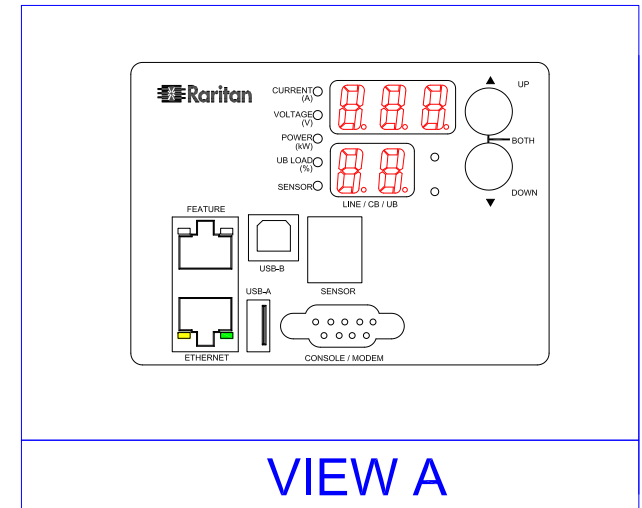

Rear

TOP

Front

See VIEW A

NOTES:
ALL DIMENSIONS ARE MILLIMETERS[INCHES].

DO NOT SCALE DRAWING
SHEET 1 OF 1

THIS DRAWING AND SPECIFICATIONS HEREIN ARE THE PROPERTY OF RARITAN, INC. AND SHALL NOT BE COPIED, REPRODUCED OR USED, IN WHOLE OR IN PART, AS THE BASIS FOR THE MANUFACTURE OR SALE OF ITEMS WITHOUT WRITTEN PERMISSION FROM RARITAN, INC. THIS DRAWING IS BASED UPON LATEST AVAILABLE INFORMATION AND IS SUBJECT TO CHANGE WITHOUT NOTICE.

TITLE: iPDU Two U,
Single phase, 63A/100V-200V
Input: 63A Terminal (2) ,
Output: (2) 63A Terminal (2)

DWG NO. **MPX2-3230**

REV. **A**

DRAWN : Eva Lin	July 04,2011
ENGINEER: Sam_L	July 04,2011
APPROVED: Kevin_C	July 05,2011