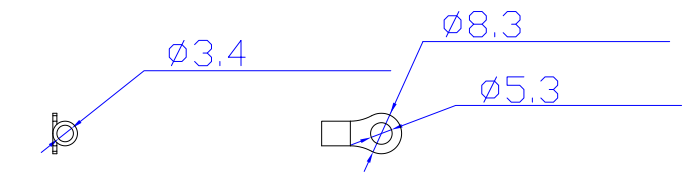

VIEW A

VIEW B

1. KST RNBS 5-5 or equivalent terminals for 10-12 AWG Wire
2. Inside diameter 5.3 mm & Outside diameter 8.3mm ring for M5 screw

VIEW C

Top

43,6 [1,7\"/>

See VIEW B

M32 Cable Gland
Assembly Wire Range: 18~25mm

NOTES:
ALL DIMENSIONS ARE MILLIMETERS[INCHES].

 www.raritan.com	PROJECTION THIRD ANGLE	DO NOT SCALE DRAWING SHEET 1 OF 1	TITLE: iPDU One U Three Phase, 32A/190V-415V Input Plugs:32A Terminal 3PY (2) , Output Plugs:32A Terminal 3PY (2)
	THIS DRAWING AND SPECIFICATIONS HEREIN ARE THE PROPERTY OF RARITAN, INC. AND SHALL NOT BE COPIED, REPRODUCED OR USED, IN WHOLE OR IN PART, AS THE BASIS FOR THE MANUFACTURE OR SALE OF ITEMS WITHOUT WRITTEN PERMISSION FROM RARITAN, INC. THIS DRAWING IS BASED UPON LATEST AVAILABLE INFORMATION AND IS SUBJECT TO CHANGE WITHOUT NOTICE.		
DRAWN : EVA LIN ENGINEER: Sam_L APPROVED: Tom_H	Sep. 22,2011 Sep. 22,2011 Sep. 22,2011	DWG NO. MPX2-3270	REV. A