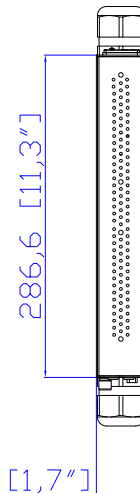

VIEW A

VIEW B

1. KST RNBS 5-5 or equivalent terminals for 10-12 AWG Wire
2. Inside diameter 5.3 mm & Outside diameter 8.3mm ring for M5 screw

VIEW C

Top

43,6 [1,7\"/>

See VIEW B

M32 Cable Gland
Assembly Wire Range: 18~25mm

NOTES:
ALL DIMENSIONS ARE MILLIMETERS[INCHES].

 www.raritan.com	PROJECTION THIRD ANGLE	DO NOT SCALE DRAWING SHEET 1 OF 1	TITLE: iPDU One U Three Phase, 32A/190V-415V Input Plugs:32A Terminal 3PY (2) , Output Plugs:32A Terminal 3PY (2)
	THIS DRAWING AND SPECIFICATIONS HEREIN ARE THE PROPERTY OF RARITAN, INC. AND SHALL NOT BE COPIED, REPRODUCED OR USED, IN WHOLE OR IN PART, AS THE BASIS FOR THE MANUFACTURE OR SALE OF ITEMS WITHOUT WRITTEN PERMISSION FROM RARITAN, INC. THIS DRAWING IS BASED UPON LATEST AVAILABLE INFORMATION AND IS SUBJECT TO CHANGE WITHOUT NOTICE.		
DRAWN : EVA LIN ENGINEER: Sam_L APPROVED: Tom_H	Sep. 22,2011 Sep. 22,2011 Sep. 22,2011	DWG NO. MPX2-3270	REV. A