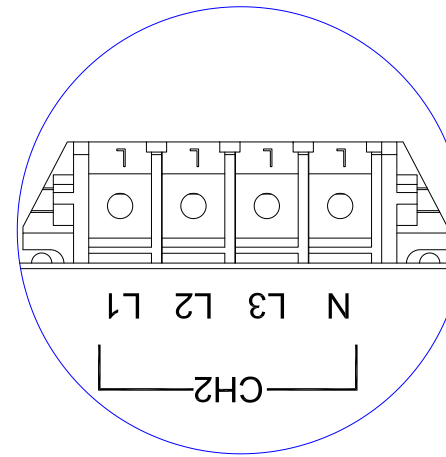

VIEW A

VIEW B

1. KST RNBS 5-5 or equivalent terminals for 10-12 AWG Wire
2. Inside diameter 5.3 mm & Outside diameter 8.3mm ring for M5 screw

VIEW C

Top

43,6 [1,7\"/>

See VIEW B

M32 Cable Gland
Assembly Wire Range: 18~25mm

NOTES:
ALL DIMENSIONS ARE MILLIMETERS[INCHES].

 www.raritan.com	PROJECTION THIRD ANGLE	DO NOT SCALE DRAWING SHEET 1 OF 1	TITLE: iPDU One U Three Phase, 32A/190V-415V Input Plugs:32A Terminal 3PY (2) , Output Plugs:32A Terminal 3PY (2)
	THIS DRAWING AND SPECIFICATIONS HEREIN ARE THE PROPERTY OF RARITAN, INC. AND SHALL NOT BE COPIED, REPRODUCED OR USED, IN WHOLE OR IN PART, AS THE BASIS FOR THE MANUFACTURE OR SALE OF ITEMS WITHOUT WRITTEN PERMISSION FROM RARITAN, INC. THIS DRAWING IS BASED UPON LATEST AVAILABLE INFORMATION AND IS SUBJECT TO CHANGE WITHOUT NOTICE.		
DRAWN : EVA LIN ENGINEER: Sam_L APPROVED: Tom_H	Sep. 22,2011 Sep. 22,2011 Sep. 22,2011	DWG NO. MPX2-3270	REV. A