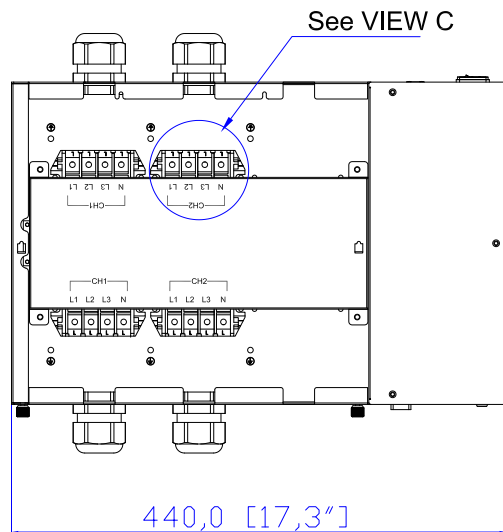

VIEW A

VIEW B

1. KST RNBS 5-5 or equivalent terminals for 10-12 AWG Wire
2. Inside diameter 5.3 mm & Outside diameter 8.3mm ring for M5 screw

VIEW C

Top

43,6 [1,7\"/>

See VIEW B

M32 Cable Gland
Assembly Wire Range: 18~25mm

NOTES:
ALL DIMENSIONS ARE MILLIMETERS[INCHES].

 www.raritan.com	PROJECTION THIRD ANGLE	DO NOT SCALE DRAWING SHEET 1 OF 1	TITLE: iPDU One U Three Phase, 32A/190V-415V Input Plugs:32A Terminal 3PY (2) , Output Plugs:32A Terminal 3PY (2)
	THIS DRAWING AND SPECIFICATIONS HEREIN ARE THE PROPERTY OF RARITAN, INC. AND SHALL NOT BE COPIED, REPRODUCED OR USED, IN WHOLE OR IN PART, AS THE BASIS FOR THE MANUFACTURE OR SALE OF ITEMS WITHOUT WRITTEN PERMISSION FROM RARITAN, INC. THIS DRAWING IS BASED UPON LATEST AVAILABLE INFORMATION AND IS SUBJECT TO CHANGE WITHOUT NOTICE.		
DRAWN : EVA LIN ENGINEER: Sam_L APPROVED: Tom_H	Sep. 22,2011 Sep. 22,2011 Sep. 22,2011	DWG NO. MPX2-3270	REV. A