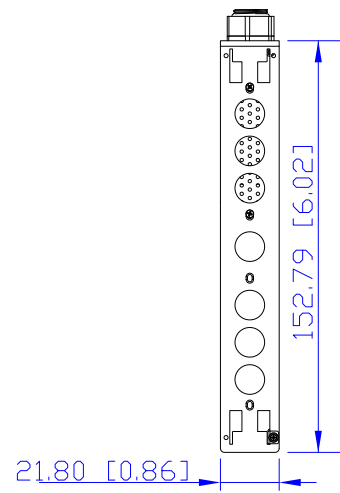

VIEW A

VIEW B

1. KST RNBS 5-5 or equivalent terminals for 10-12 AWG Wire
2. Inside diameter 5.3 mm & Outside diameter 8.3mm ring for M5 screw

VIEW C

Top

43,6 [1,7\"/>

See VIEW B

M32 Cable Gland
Assembly Wire Range: 18~25mm

NOTES:
ALL DIMENSIONS ARE MILLIMETERS[INCHES].

 www.raritan.com	PROJECTION THIRD ANGLE	DO NOT SCALE DRAWING SHEET 1 OF 1	TITLE: iPDU One U Three Phase, 32A/190V-415V Input Plugs:32A Terminal 3PY (2) , Output Plugs:32A Terminal 3PY (2)
	THIS DRAWING AND SPECIFICATIONS HEREIN ARE THE PROPERTY OF RARITAN, INC. AND SHALL NOT BE COPIED, REPRODUCED OR USED, IN WHOLE OR IN PART, AS THE BASIS FOR THE MANUFACTURE OR SALE OF ITEMS WITHOUT WRITTEN PERMISSION FROM RARITAN, INC. THIS DRAWING IS BASED UPON LATEST AVAILABLE INFORMATION AND IS SUBJECT TO CHANGE WITHOUT NOTICE.		
DRAWN : EVA LIN ENGINEER: Sam_L APPROVED: Tom_H	Sep. 22,2011 Sep. 22,2011 Sep. 22,2011	DWG NO. MPX2-3270	REV. A