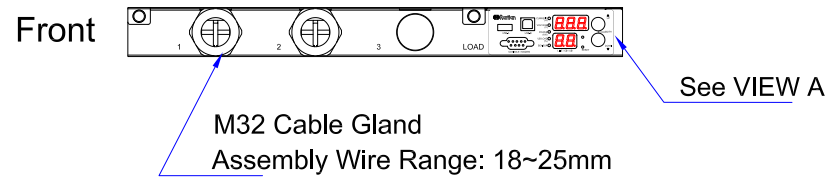

VIEW A

VIEW B

1. KST RNBS 5-5 or equivalent terminals for 10-12 AWG Wire
2. Inside diameter 5.3 mm & Outside diameter 8.3mm ring for M5 screw

VIEW C

Top

43,6 [1,7\"/>

See VIEW B

M32 Cable Gland
Assembly Wire Range: 18~25mm

NOTES:
ALL DIMENSIONS ARE MILLIMETERS[INCHES].

 www.raritan.com	PROJECTION THIRD ANGLE	DO NOT SCALE DRAWING SHEET 1 OF 1	TITLE: iPDU One U Three Phase, 32A/190V-415V Input Plugs:32A Terminal 3PY (2) , Output Plugs:32A Terminal 3PY (2)
	THIS DRAWING AND SPECIFICATIONS HEREIN ARE THE PROPERTY OF RARITAN, INC. AND SHALL NOT BE COPIED, REPRODUCED OR USED, IN WHOLE OR IN PART, AS THE BASIS FOR THE MANUFACTURE OR SALE OF ITEMS WITHOUT WRITTEN PERMISSION FROM RARITAN, INC. THIS DRAWING IS BASED UPON LATEST AVAILABLE INFORMATION AND IS SUBJECT TO CHANGE WITHOUT NOTICE.		
DRAWN : EVA LIN ENGINEER: Sam_L APPROVED: Tom_H	Sep. 22,2011 Sep. 22,2011 Sep. 22,2011	DWG NO. MPX2-3270	REV. A