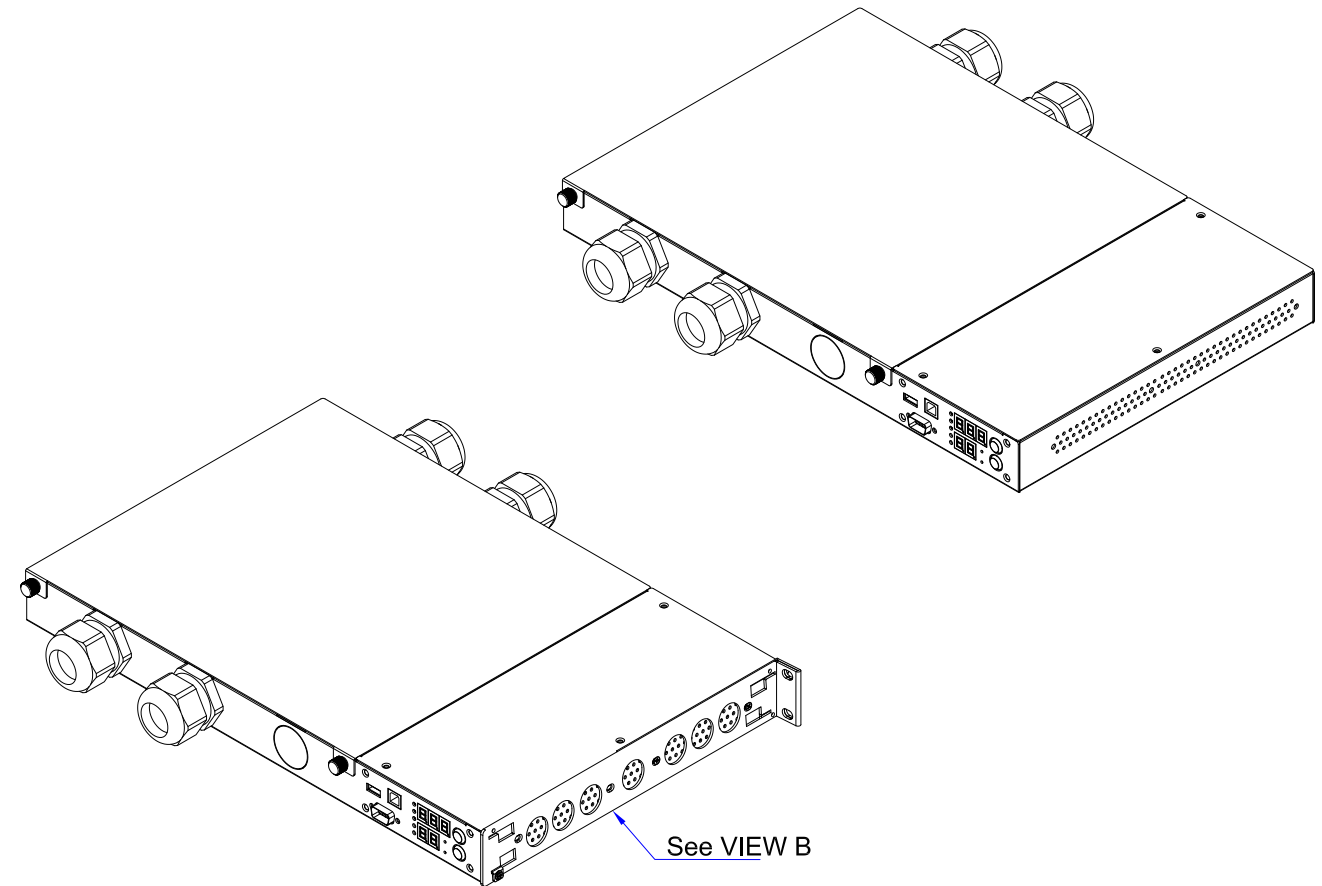

VIEW A

VIEW B

1. KST RNBS 5-5 or equivalent terminals for 10-12 AWG Wire
2. Inside diameter 5.3 mm & Outside diameter 8.3mm ring for M5 screw

VIEW C

Top

43,6 [1,7\"/>

See VIEW B

M32 Cable Gland
Assembly Wire Range: 18~25mm

NOTES:
ALL DIMENSIONS ARE MILLIMETERS[INCHES].

 www.raritan.com	PROJECTION THIRD ANGLE	DO NOT SCALE DRAWING SHEET 1 OF 1	TITLE: iPDU One U Three Phase, 32A/190V-415V Input Plugs:32A Terminal 3PY (2) , Output Plugs:32A Terminal 3PY (2)
	THIS DRAWING AND SPECIFICATIONS HEREIN ARE THE PROPERTY OF RARITAN, INC. AND SHALL NOT BE COPIED, REPRODUCED OR USED, IN WHOLE OR IN PART, AS THE BASIS FOR THE MANUFACTURE OR SALE OF ITEMS WITHOUT WRITTEN PERMISSION FROM RARITAN, INC. THIS DRAWING IS BASED UPON LATEST AVAILABLE INFORMATION AND IS SUBJECT TO CHANGE WITHOUT NOTICE.		
DRAWN : EVA LIN ENGINEER: Sam_L APPROVED: Tom_H	Sep. 22,2011 Sep. 22,2011 Sep. 22,2011	DWG NO. MPX2-3270	REV. A