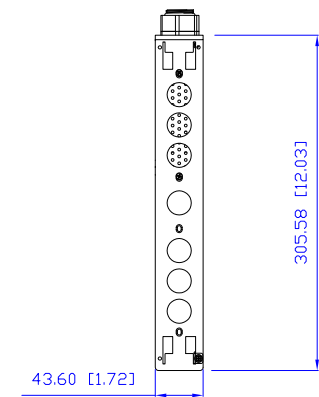

Rear

TOP

286,6 [11,3"]

43,6 [1,7"]

Front

440,0 [17,3"]

See VIEW A

VIEW A

VIEW B

NOTES:
ALL DIMENSIONS ARE MILLIMETERS[INCHES].

		PROJECTION THIRD ANGLE	DO NOT SCALE DRAWING	TITLE: iPDU One U, Three Phase, 24A/208V-240V Input Plugs:(2)Russellstoll 9P34U2 , Output Plugs:(2)Russellstoll 9C34U2	
			SHEET 1 OF 1		
DRAWN : Eva Lin	Dec. 23,2011	THIS DRAWING AND SPECIFICATIONS HEREIN ARE THE PROPERTY OF RARITAN, INC. AND SHALL NOT BE COPIED, REPRODUCED OR USED, IN WHOLE OR IN PART, AS THE BASIS FOR THE MANUFACTURE OR SALE OF ITEMS WITHOUT WRITTEN PERMISSION FROM RARITAN, INC. THIS DRAWING IS BASED UPON LATEST AVAILABLE INFORMATION AND IS SUBJECT TO CHANGE WITHOUT NOTICE.		DWG NO. MPX2-3275	
ENGINEER: Siang_H	Dec. 23,2011				REV. A
APPROVED: Tom_H	Dec. 23,2011				