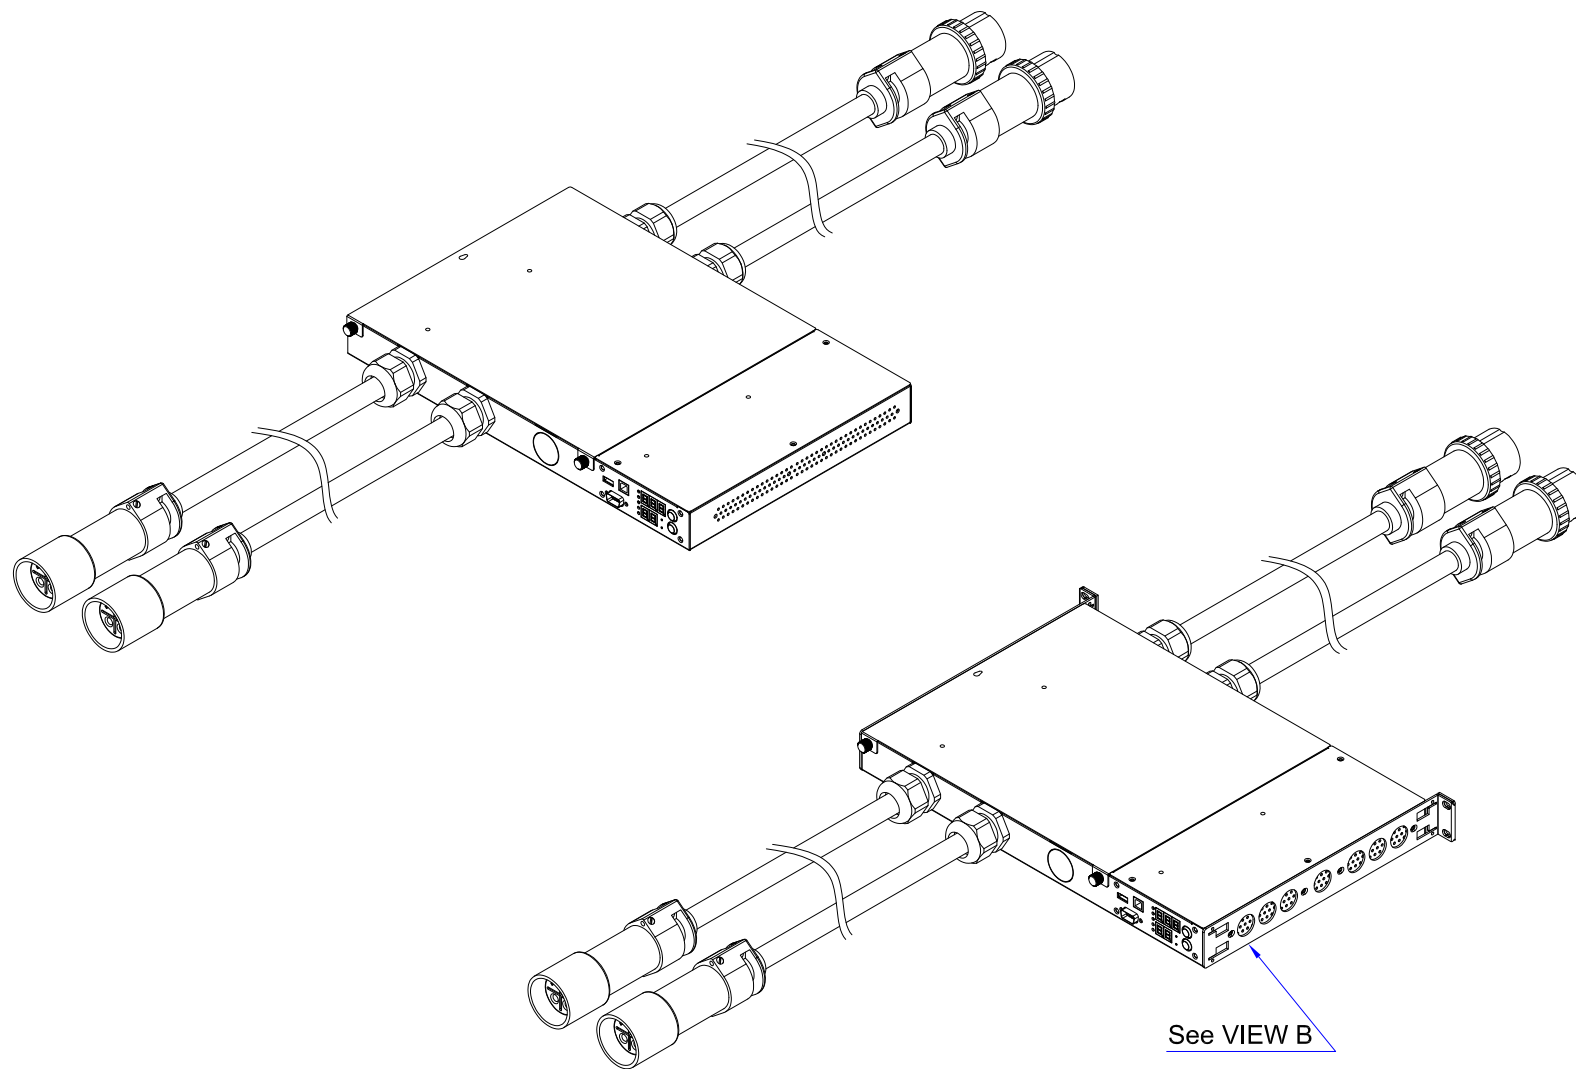

Rear

TOP

286,6 [11,3"]

43,6 [1,7"]

Front

440,0 [17,3"]

See VIEW A

VIEW A

VIEW B

NOTES:
ALL DIMENSIONS ARE MILLIMETERS[INCHES].

		PROJECTION THIRD ANGLE	DO NOT SCALE DRAWING	TITLE: iPDU One U, Three Phase, 24A/208V-240V Input Plugs:(2)Russellstoll 9P34U2 , Output Plugs:(2)Russellstoll 9C34U2	
			SHEET 1 OF 1		
DRAWN : Eva Lin	Dec. 23,2011	THIS DRAWING AND SPECIFICATIONS HEREIN ARE THE PROPERTY OF RARITAN, INC. AND SHALL NOT BE COPIED, REPRODUCED OR USED, IN WHOLE OR IN PART, AS THE BASIS FOR THE MANUFACTURE OR SALE OF ITEMS WITHOUT WRITTEN PERMISSION FROM RARITAN, INC. THIS DRAWING IS BASED UPON LATEST AVAILABLE INFORMATION AND IS SUBJECT TO CHANGE WITHOUT NOTICE.		DWG NO. MPX2-3275	
ENGINEER: Siang_H	Dec. 23,2011				REV. A
APPROVED: Tom_H	Dec. 23,2011				