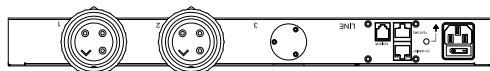

Rear

TOP

286,6 [11,3"]

43,6 [1,7"]

Front

440,0 [17,3"]

See VIEW A

VIEW A

VIEW B

NOTES:
ALL DIMENSIONS ARE MILLIMETERS[INCHES].

		PROJECTION THIRD ANGLE	DO NOT SCALE DRAWING	TITLE: iPDU One U, Three Phase, 24A/208V-240V Input Plugs:(2)Russellstoll 9P34U2 , Output Plugs:(2)Russellstoll 9C34U2	
			SHEET 1 OF 1		
DRAWN : Eva Lin	Dec. 23,2011	THIS DRAWING AND SPECIFICATIONS HEREIN ARE THE PROPERTY OF RARITAN, INC. AND SHALL NOT BE COPIED, REPRODUCED OR USED, IN WHOLE OR IN PART, AS THE BASIS FOR THE MANUFACTURE OR SALE OF ITEMS WITHOUT WRITTEN PERMISSION FROM RARITAN, INC. THIS DRAWING IS BASED UPON LATEST AVAILABLE INFORMATION AND IS SUBJECT TO CHANGE WITHOUT NOTICE.		DWG NO. MPX2-3275	
ENGINEER: Siang_H	Dec. 23,2011				REV. A
APPROVED: Tom_H	Dec. 23,2011				