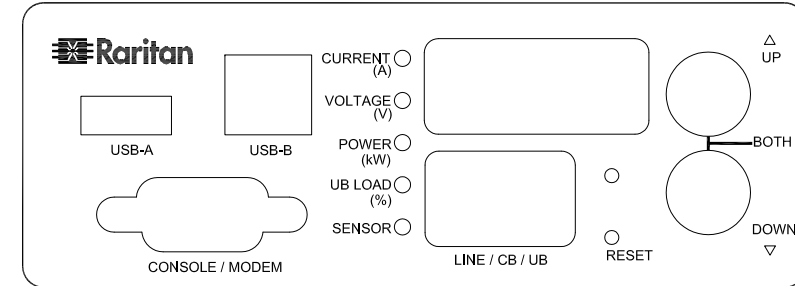

Rear

TOP

286,6 [11,3"]

43,6 [1,7"]

Front

440,0 [17,3"]

See VIEW A

VIEW A

VIEW B

NOTES:
ALL DIMENSIONS ARE MILLIMETERS[INCHES].

		PROJECTION THIRD ANGLE	DO NOT SCALE DRAWING	TITLE: iPDU One U, Three Phase, 24A/208V-240V Input Plugs:(2)Russellstoll 9P34U2 , Output Plugs:(2)Russellstoll 9C34U2	
			SHEET 1 OF 1		
DRAWN : Eva Lin	Dec. 23,2011	THIS DRAWING AND SPECIFICATIONS HEREIN ARE THE PROPERTY OF RARITAN, INC. AND SHALL NOT BE COPIED, REPRODUCED OR USED, IN WHOLE OR IN PART, AS THE BASIS FOR THE MANUFACTURE OR SALE OF ITEMS WITHOUT WRITTEN PERMISSION FROM RARITAN, INC. THIS DRAWING IS BASED UPON LATEST AVAILABLE INFORMATION AND IS SUBJECT TO CHANGE WITHOUT NOTICE.		DWG NO. MPX2-3275	
ENGINEER: Siang_H	Dec. 23,2011				REV. A
APPROVED: Tom_H	Dec. 23,2011				