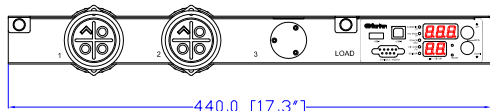

Rear

TOP

286,6 [11,3"]

43,6 [1,7"]

Front

440,0 [17,3"]

See VIEW A

VIEW A

VIEW B

NOTES:
ALL DIMENSIONS ARE MILLIMETERS[INCHES].

		PROJECTION THIRD ANGLE	DO NOT SCALE DRAWING	TITLE: iPDU One U, Three Phase, 24A/208V-240V Input Plugs:(2)Russellstoll 9P34U2 , Output Plugs:(2)Russellstoll 9C34U2	
			SHEET 1 OF 1		
DRAWN : Eva Lin	Dec. 23,2011	THIS DRAWING AND SPECIFICATIONS HEREIN ARE THE PROPERTY OF RARITAN, INC. AND SHALL NOT BE COPIED, REPRODUCED OR USED, IN WHOLE OR IN PART, AS THE BASIS FOR THE MANUFACTURE OR SALE OF ITEMS WITHOUT WRITTEN PERMISSION FROM RARITAN, INC. THIS DRAWING IS BASED UPON LATEST AVAILABLE INFORMATION AND IS SUBJECT TO CHANGE WITHOUT NOTICE.		DWG NO. MPX2-3275	
ENGINEER: Siang_H	Dec. 23,2011				REV. A
APPROVED: Tom_H	Dec. 23,2011				