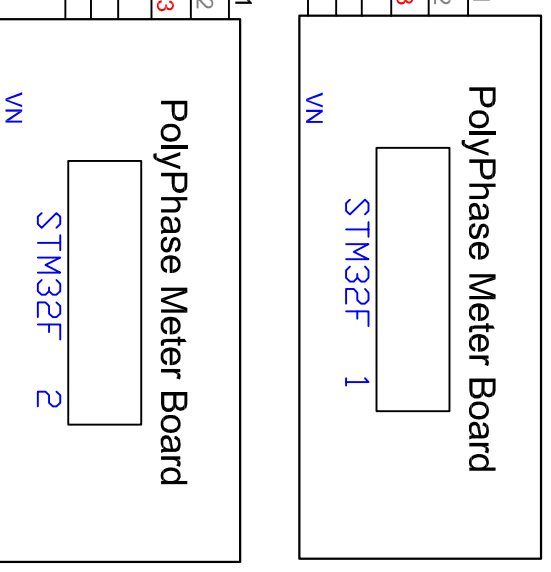

CH1 IN

CH2 IN

CH1 OUT

CH2 OUT

Russelstoll 9P34U2

Russelstoll 9P34U2

Russelstoll 9C34U2

Russelstoll 9C34U2

 www.raritan.com		 PROJECTION THIRD ANGLE	DO NOT SCALE DRAWING SHEET 1 OF 1	TITLE: iPDU 1U, Metered only, 3 phase, Delta 24A x 2 / 190-415V Input : Russelstoll 9P34U2 30A x 2 Output : Russelstoll 9C34U2 30A x 2