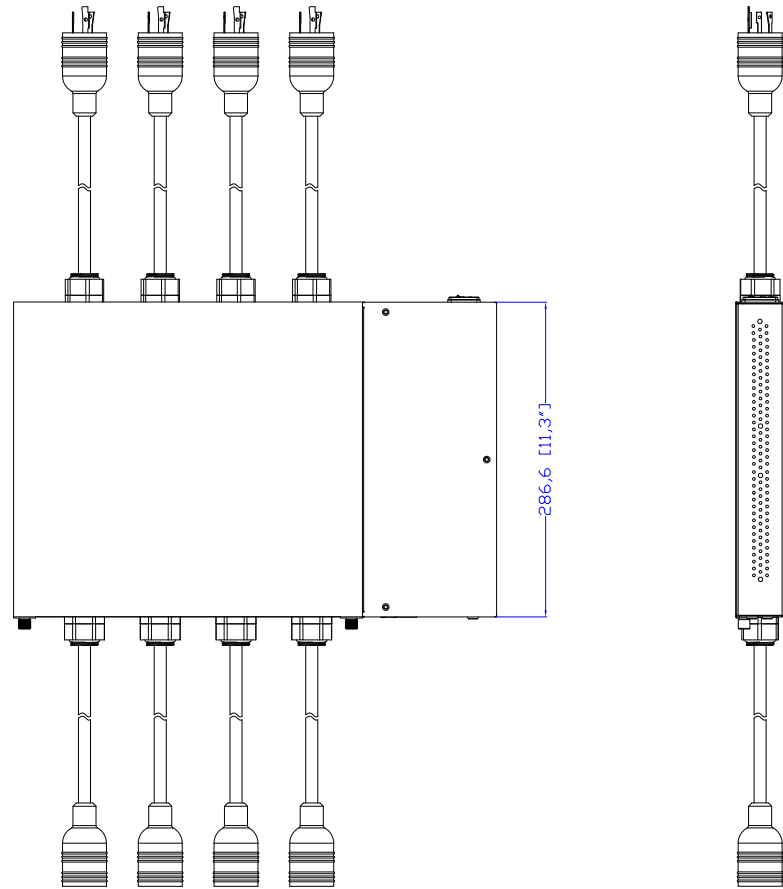

Rear

TOP

Front

See VIEW A

NOTES:  
ALL DIMENSIONS ARE MILLIMETERS[INCHES].

See VIEW B

DO NOT SCALE DRAWING

SHEET 1 OF 1

DRAWN : Eva Lin Dec. 12,2011  
ENGINEER: Sam\_L Dec. 12,2011  
APPROVED: Tom\_H Dec. 12,2011

TITLE: iPDU One U,  
Single Phase, 24A/200V~240V  
Input Plugs:NEMA L6-30P (4) ,  
Output Plugs:NEMA L6-30R(4)