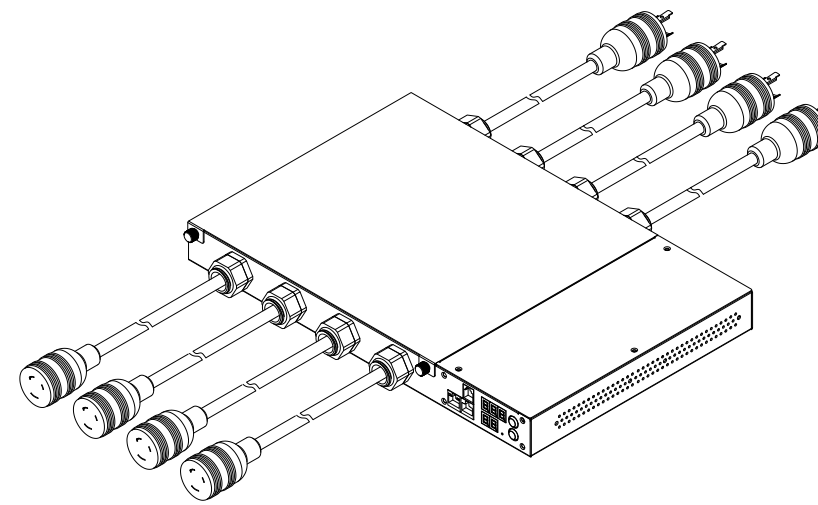

Rear

TOP

Front

See VIEW A

NOTES:  
ALL DIMENSIONS ARE MILLIMETERS[INCHES].

See VIEW B

DO NOT SCALE DRAWING

SHEET 1 OF 1

DRAWN : Eva Lin Dec. 12,2011  
ENGINEER: Sam\_L Dec. 12,2011  
APPROVED: Tom\_H Dec. 12,2011

TITLE: iPDU One U,  
Single Phase, 24A/200V~240V  
Input Plugs:NEMA L6-30P (4) ,  
Output Plugs:NEMA L6-30R(4)