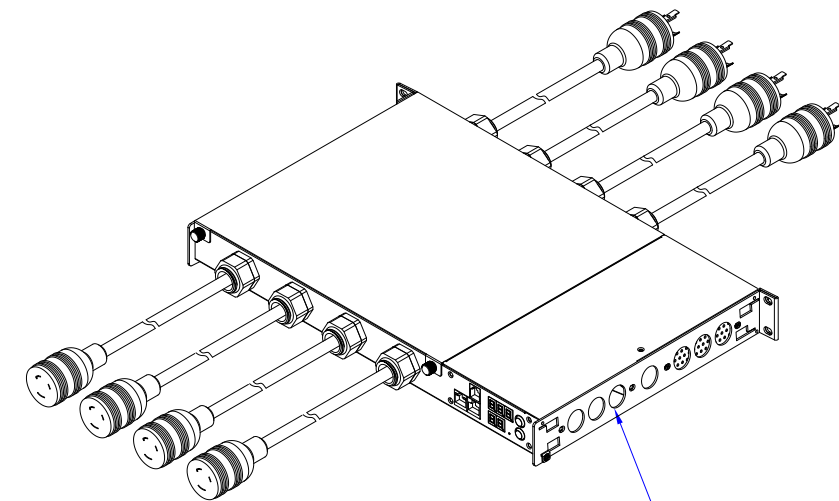

Rear

TOP

Front

See VIEW A

NOTES:  
ALL DIMENSIONS ARE MILLIMETERS[INCHES].

See VIEW B

DO NOT SCALE DRAWING

SHEET 1 OF 1

DRAWN : Eva Lin Dec. 12,2011  
ENGINEER: Sam\_L Dec. 12,2011  
APPROVED: Tom\_H Dec. 12,2011

TITLE: iPDU One U,  
Single Phase, 24A/200V~240V  
Input Plugs:NEMA L6-30P (4) ,  
Output Plugs:NEMA L6-30R(4)