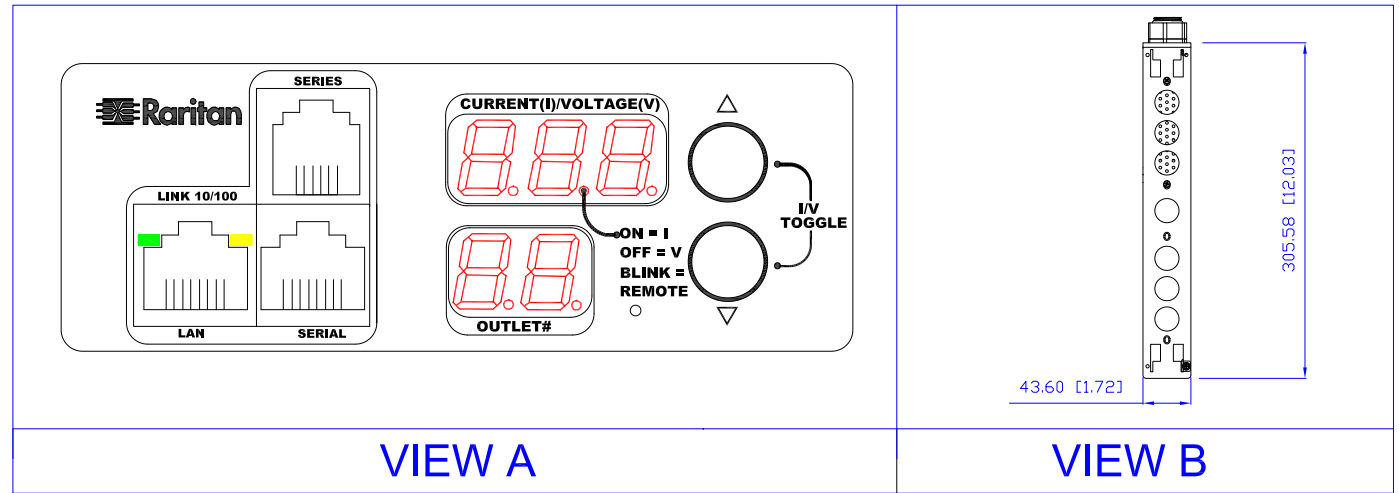

Rear

TOP

Front

See VIEW A

NOTES:  
ALL DIMENSIONS ARE MILLIMETERS[INCHES].

See VIEW B

DO NOT SCALE DRAWING

SHEET 1 OF 1

DRAWN : Eva Lin Dec. 12,2011  
ENGINEER: Sam\_L Dec. 12,2011  
APPROVED: Tom\_H Dec. 12,2011

TITLE: iPDU One U,  
Single Phase, 24A/200V~240V  
Input Plugs:NEMA L6-30P (4) ,  
Output Plugs:NEMA L6-30R(4)