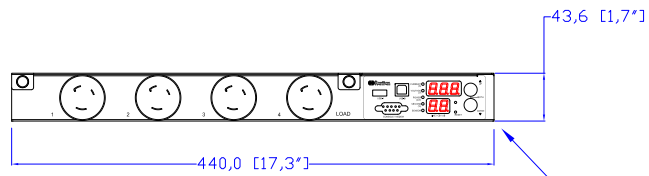

Rear

TOP

Front

See VIEW A

NOTES:
ALL DIMENSIONS ARE MILLIMETERS[INCHES].

See VIEW B

DRAWN : Eva Lin Dec. 12,2011
ENGINEER: Sam_L Dec. 12,2011
APPROVED: Tom_H Dec. 12,2011

DO NOT SCALE DRAWING

TITLE: iPDU One U,
Single Phase, 24A/200V-240V
Input Plugs:NEMA L6-30P (4) ,
Output Plugs:NEMA L6-30R(4)

DWG NO. **MPX2-3423**

REV. **A**