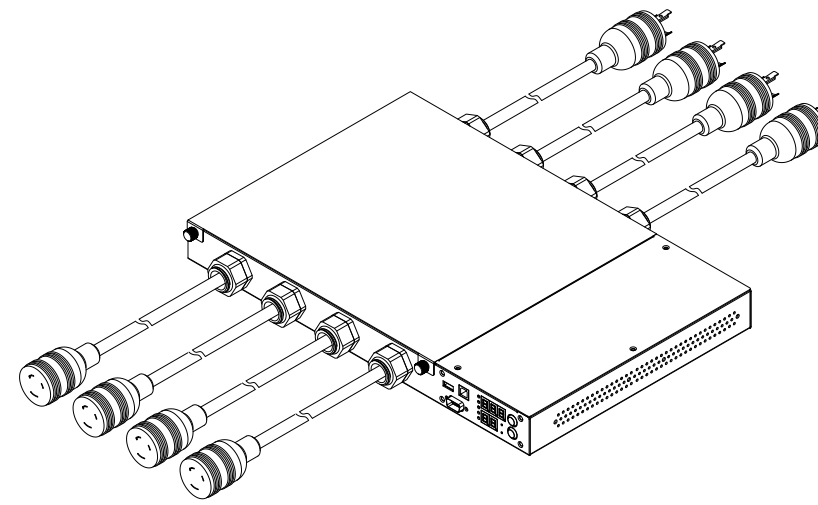

Rear

TOP

Front

See VIEW A

NOTES:
ALL DIMENSIONS ARE MILLIMETERS[INCHES].

See VIEW B

DRAWN : Eva Lin Dec. 12,2011
ENGINEER: Sam_L Dec. 12,2011
APPROVED: Tom_H Dec. 12,2011

DO NOT SCALE DRAWING

TITLE: iPDU One U,
Single Phase, 24A/200V-240V
Input Plugs:NEMA L6-30P (4) ,
Output Plugs:NEMA L6-30R(4)

DWG NO. **MPX2-3423**

REV. **A**