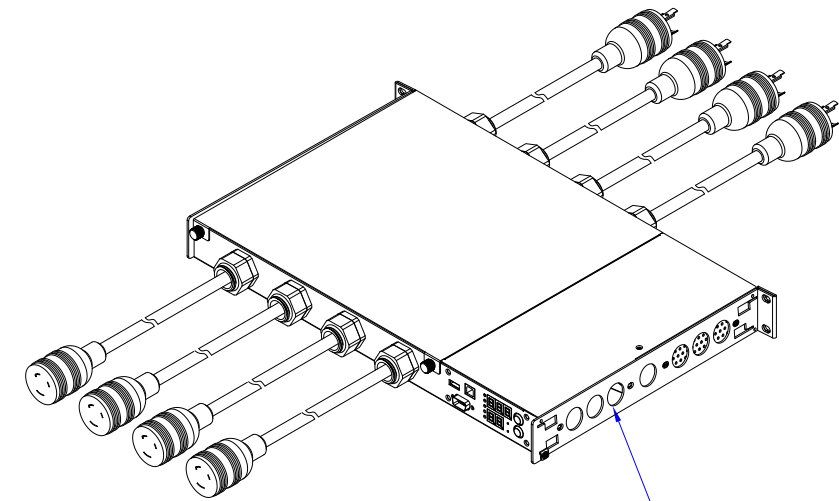

Rear

TOP

Front

See VIEW A

NOTES:
ALL DIMENSIONS ARE MILLIMETERS[INCHES].

See VIEW B

DRAWN : Eva Lin Dec. 12,2011
ENGINEER: Sam_L Dec. 12,2011
APPROVED: Tom_H Dec. 12,2011

DO NOT SCALE DRAWING

TITLE: iPDU One U,
Single Phase, 24A/200V-240V
Input Plugs:NEMA L6-30P (4) ,
Output Plugs:NEMA L6-30R(4)

DWG NO. **MPX2-3423**

REV. **A**