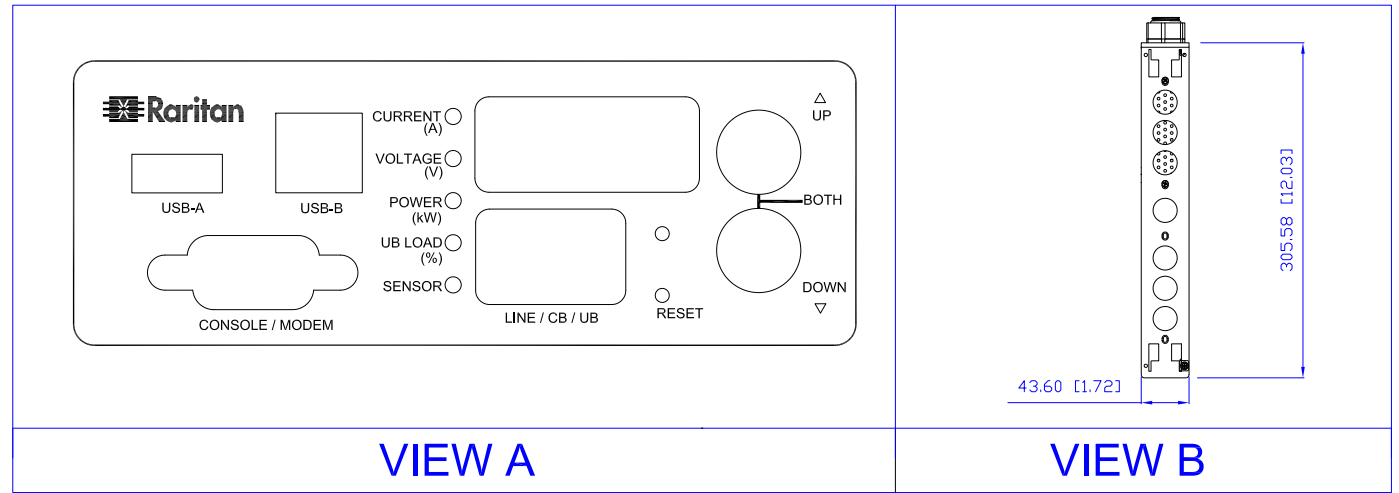

Rear

TOP

Front

See VIEW A

NOTES:
ALL DIMENSIONS ARE MILLIMETERS[INCHES].

See VIEW B

DRAWN : Eva Lin Dec. 12,2011
ENGINEER: Sam_L Dec. 12,2011
APPROVED: Tom_H Dec. 12,2011

DO NOT SCALE DRAWING

TITLE: iPDU One U,
Single Phase, 24A/200V-240V
Input Plugs:NEMA L6-30P (4) ,
Output Plugs:NEMA L6-30R(4)

DWG NO. **MPX2-3423**

REV. **A**