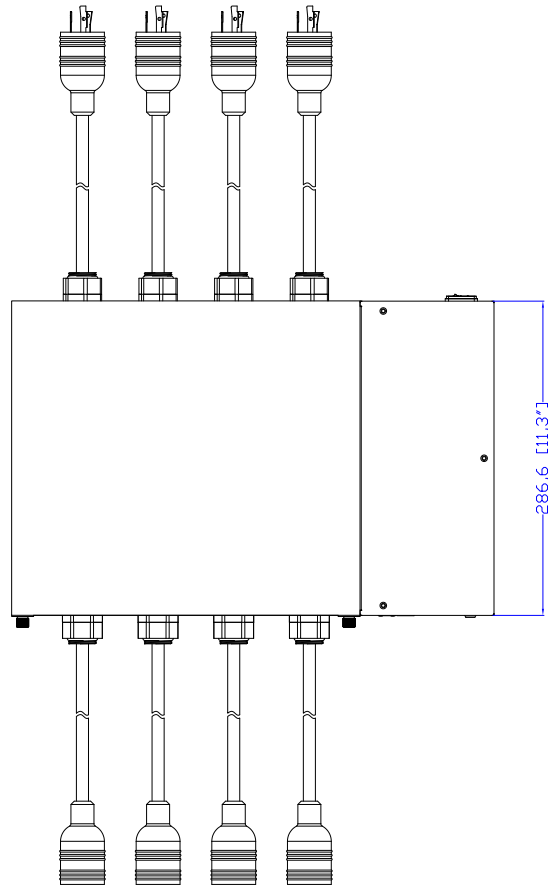

Rear

TOP

Front

See VIEW A

NOTES:
ALL DIMENSIONS ARE MILLIMETERS[INCHES].

See VIEW B

DRAWN : Eva Lin Dec. 12,2011
ENGINEER: Sam_L Dec. 12,2011
APPROVED: Tom_H Dec. 12,2011

DO NOT SCALE DRAWING

TITLE: iPDU One U,
Single Phase, 24A/200V-240V
Input Plugs:NEMA L6-30P (4) ,
Output Plugs:NEMA L6-30R(4)

DWG NO. **MPX2-3423**

REV. **A**