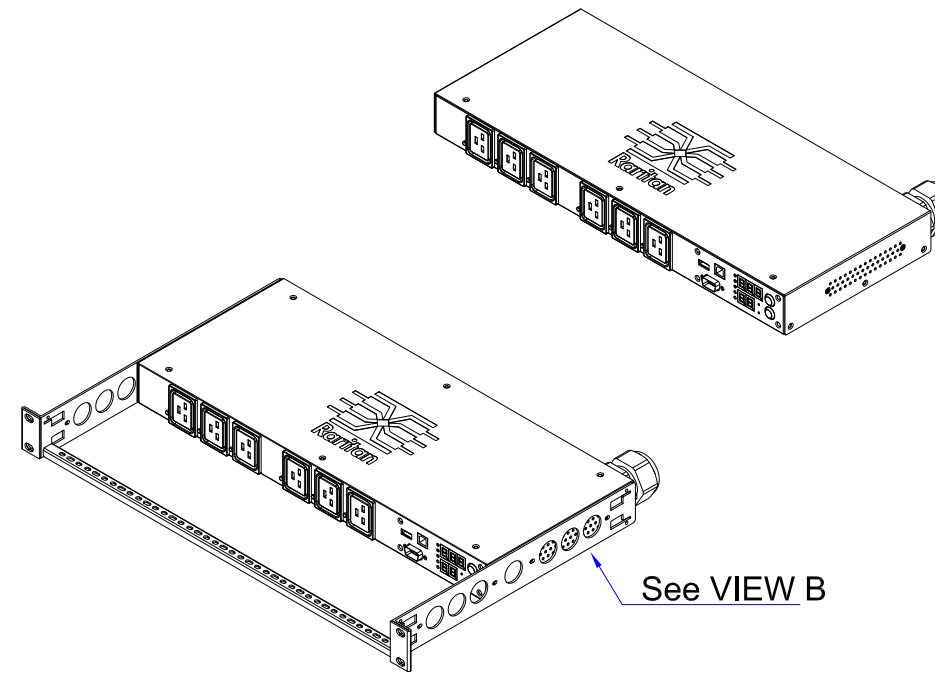

IEC60309 32A 3PY

VIEW A

VIEW B

Rear

See VIEW A

VIEW C

Top

Front

See VIEW C

See VIEW B

NOTES:
ALL DIMENSIONS ARE MILLIMETERS[INCHES].

 www.raritan.com		PROJECTION THIRD ANGLE	DO NOT SCALE DRAWING	TITLE: iPDU One U Three Phase, 32A/380V-415V Plug Type:IEC60309 32A 3PY Outlet Type:(6)IEC320 C19
			SHEET 1 OF 1	
Drawing Maker: Eva LIN	Jan. 12,2015	THIS DRAWING AND SPECIFICATIONS HEREIN ARE THE PROPERTY OF RARITAN, INC. AND SHALL NOT BE COPIED, REPRODUCED OR USED, IN WHOLE OR IN PART, AS THE BASIS FOR THE MANUFACTURE OR SALE OF ITEMS WITHOUT WRITTEN PERMISSION FROM RARITAN, INC. THIS DRAWING IS BASED UPON LATEST AVAILABLE INFORMATION AND IS SUBJECT TO CHANGE WITHOUT NOTICE.	DWG NO.	
Design Engineer: Sam_L	Jan. 12,2015		MPX2-5104R-V2 & MPX2-4104R-V2	
Approver: Tom_H	Jan. 12,2015		REV. OC	