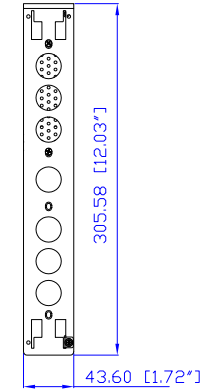

IEC60309 32A 3PY

VIEW A

VIEW B

Rear

See VIEW A

VIEW C

Top

Front

See VIEW C

See VIEW B

NOTES:
ALL DIMENSIONS ARE MILLIMETERS[INCHES].

 www.raritan.com		PROJECTION THIRD ANGLE	DO NOT SCALE DRAWING	TITLE: iPDU One U Three Phase, 32A/380V-415V Plug Type:IEC60309 32A 3PY Outlet Type:(6)IEC320 C19
			SHEET 1 OF 1	
Drawing Maker: Eva LIN	Jan. 12,2015	THIS DRAWING AND SPECIFICATIONS HEREIN ARE THE PROPERTY OF RARITAN, INC. AND SHALL NOT BE COPIED, REPRODUCED OR USED, IN WHOLE OR IN PART, AS THE BASIS FOR THE MANUFACTURE OR SALE OF ITEMS WITHOUT WRITTEN PERMISSION FROM RARITAN, INC. THIS DRAWING IS BASED UPON LATEST AVAILABLE INFORMATION AND IS SUBJECT TO CHANGE WITHOUT NOTICE.	DWG NO.	
Design Engineer: Sam_L	Jan. 12,2015		MPX2-5104R-V2 & MPX2-4104R-V2	
Approver: Tom_H	Jan. 12,2015		REV. OC	