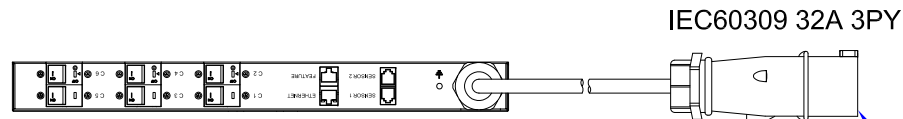

IEC60309 32A 3PY

VIEW A

VIEW B

Rear

See VIEW A

VIEW C

Top

Front

See VIEW C

See VIEW B

NOTES:
ALL DIMENSIONS ARE MILLIMETERS[INCHES].

 www.raritan.com		PROJECTION THIRD ANGLE	DO NOT SCALE DRAWING	TITLE: iPDU One U Three Phase, 32A/380V-415V Plug Type:IEC60309 32A 3PY Outlet Type:(6)IEC320 C19
			SHEET 1 OF 1	
Drawing Maker: Eva LIN	Jan. 12,2015	THIS DRAWING AND SPECIFICATIONS HEREIN ARE THE PROPERTY OF RARITAN, INC. AND SHALL NOT BE COPIED, REPRODUCED OR USED, IN WHOLE OR IN PART, AS THE BASIS FOR THE MANUFACTURE OR SALE OF ITEMS WITHOUT WRITTEN PERMISSION FROM RARITAN, INC. THIS DRAWING IS BASED UPON LATEST AVAILABLE INFORMATION AND IS SUBJECT TO CHANGE WITHOUT NOTICE.	DWG NO.	
Design Engineer: Sam_L	Jan. 12,2015		MPX2-5104R-V2 & MPX2-4104R-V2	
Approver: Tom_H	Jan. 12,2015		REV. OC	