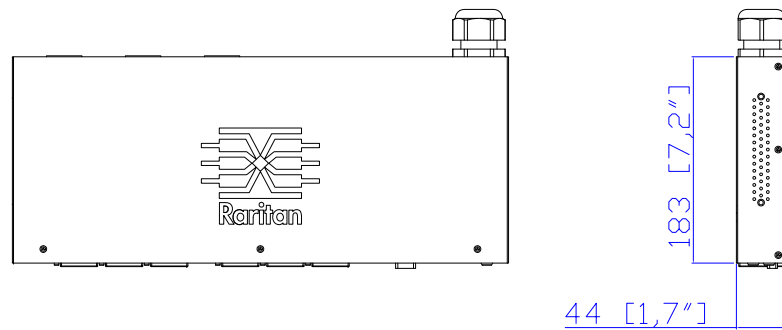

IEC60309 32A 3PY

VIEW A

VIEW B

Rear

See VIEW A

VIEW C

Top

Front

See VIEW C

See VIEW B

NOTES:
ALL DIMENSIONS ARE MILLIMETERS[INCHES].

 www.raritan.com		PROJECTION THIRD ANGLE	DO NOT SCALE DRAWING	TITLE: iPDU One U Three Phase, 32A/380V-415V Plug Type:IEC60309 32A 3PY Outlet Type:(6)IEC320 C19
			SHEET 1 OF 1	
Drawing Maker: Eva LIN	Jan. 12,2015	THIS DRAWING AND SPECIFICATIONS HEREIN ARE THE PROPERTY OF RARITAN, INC. AND SHALL NOT BE COPIED, REPRODUCED OR USED, IN WHOLE OR IN PART, AS THE BASIS FOR THE MANUFACTURE OR SALE OF ITEMS WITHOUT WRITTEN PERMISSION FROM RARITAN, INC. THIS DRAWING IS BASED UPON LATEST AVAILABLE INFORMATION AND IS SUBJECT TO CHANGE WITHOUT NOTICE.	DWG NO.	
Design Engineer: Sam_L	Jan. 12,2015		MPX2-5104R-V2 & MPX2-4104R-V2	
Approver: Tom_H	Jan. 12,2015		REV. OC	