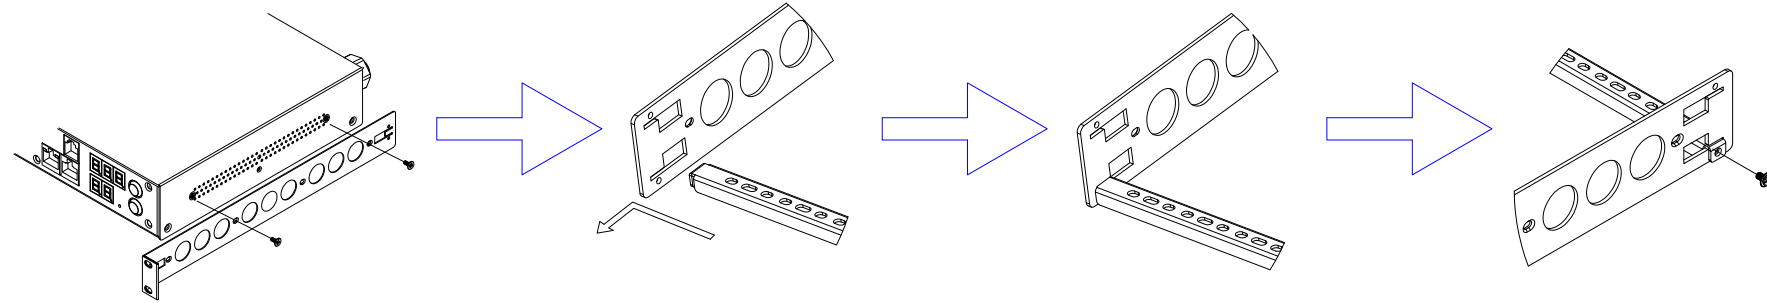

IEC60309 32A 3PY

VIEW A

VIEW B

Rear

See VIEW A

VIEW C

Top

Front

See VIEW C

See VIEW B

NOTES:
ALL DIMENSIONS ARE MILLIMETERS[INCHES].

 www.raritan.com		PROJECTION THIRD ANGLE	DO NOT SCALE DRAWING	TITLE: iPDU One U Three Phase, 32A/380V-415V Plug Type:IEC60309 32A 3PY Outlet Type:(6)IEC320 C19
			SHEET 1 OF 1	
Drawing Maker: Eva LIN	Jan. 12,2015	THIS DRAWING AND SPECIFICATIONS HEREIN ARE THE PROPERTY OF RARITAN, INC. AND SHALL NOT BE COPIED, REPRODUCED OR USED, IN WHOLE OR IN PART, AS THE BASIS FOR THE MANUFACTURE OR SALE OF ITEMS WITHOUT WRITTEN PERMISSION FROM RARITAN, INC. THIS DRAWING IS BASED UPON LATEST AVAILABLE INFORMATION AND IS SUBJECT TO CHANGE WITHOUT NOTICE.	DWG NO.	
Design Engineer: Sam_L	Jan. 12,2015		MPX2-5104R-V2 & MPX2-4104R-V2	
Approver: Tom_H	Jan. 12,2015		REV. OC	