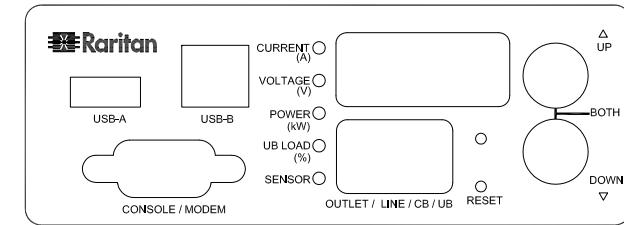

IEC60309 32A 3PY

VIEW A

VIEW B

Rear

See VIEW A

VIEW C

Top

Front

See VIEW C

See VIEW B

NOTES:
ALL DIMENSIONS ARE MILLIMETERS[INCHES].

 www.raritan.com		PROJECTION THIRD ANGLE	DO NOT SCALE DRAWING	TITLE: iPDU One U Three Phase, 32A/380V-415V Plug Type:IEC60309 32A 3PY Outlet Type:(6)IEC320 C19
			SHEET 1 OF 1	
Drawing Maker: Eva LIN	Jan. 12,2015	THIS DRAWING AND SPECIFICATIONS HEREIN ARE THE PROPERTY OF RARITAN, INC. AND SHALL NOT BE COPIED, REPRODUCED OR USED, IN WHOLE OR IN PART, AS THE BASIS FOR THE MANUFACTURE OR SALE OF ITEMS WITHOUT WRITTEN PERMISSION FROM RARITAN, INC. THIS DRAWING IS BASED UPON LATEST AVAILABLE INFORMATION AND IS SUBJECT TO CHANGE WITHOUT NOTICE.	DWG NO.	
Design Engineer: Sam_L	Jan. 12,2015		MPX2-5104R-V2 & MPX2-4104R-V2	
Approver: Tom_H	Jan. 12,2015		REV. OC	