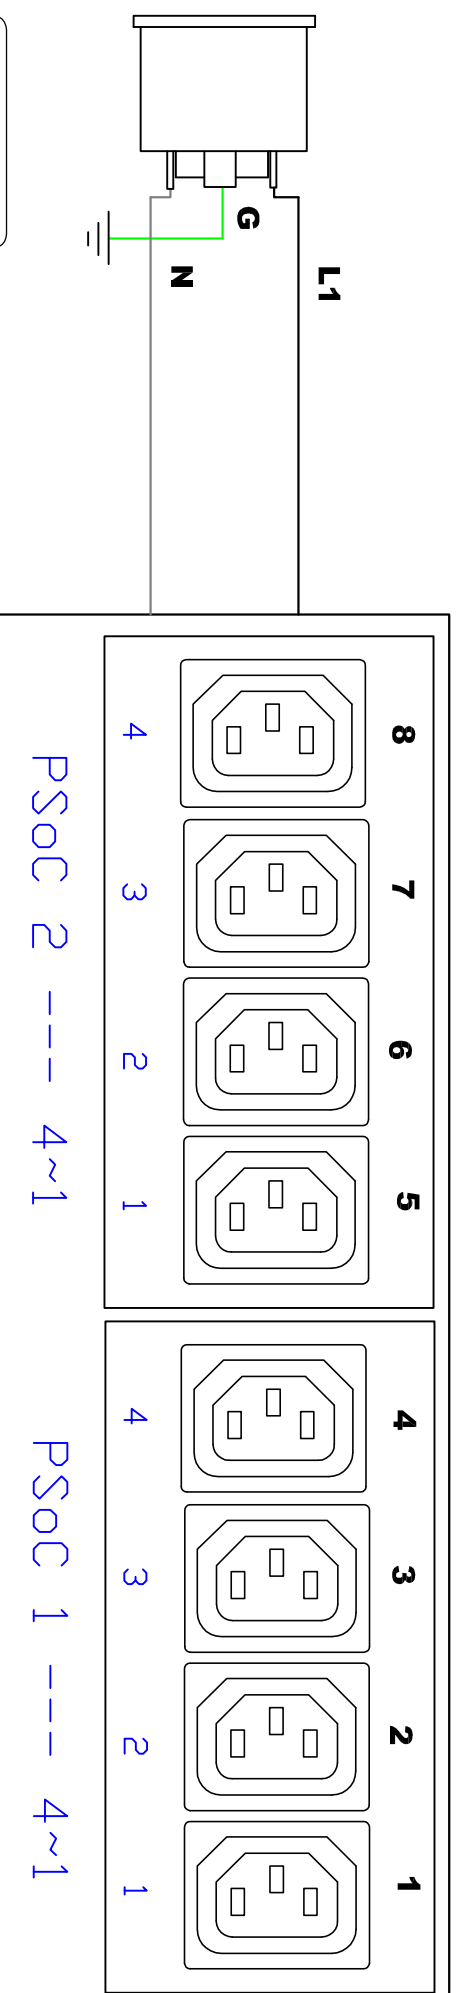

CIRCUIT 1

IEC60320 C20

 www.raritan.com		 PROJECTION THIRD ANGLE	DO NOT SCALE DRAWING SHEET 1 OF 1	TITLE: iPDU 1U, Metered only, Single phase 16A / 100 ~ 240V Input : IEC60320/C20 Output : (8) C13
DRAWN : Tomy ENGINEER: Tomy APPROVED: Alex.Lee	JAN/28/2013 JAN/28/2013 JAN/28/2013	THIS DRAWING AND SPECIFICATIONS HEREIN ARE THE PROPERTY OF RARITAN, INC. AND SHALL NOT BE COPIED, REPRODUCED OR USED, IN WHOLE OR IN PART, AS THE BASIS FOR THE MANUFACTURE OR SALE OF ITEMS WITHOUT WRITTEN PERMISSION FROM RARITAN, INC. THIS DRAWING IS BASED UPON LATEST AVAILABLE INFORMATION AND IS SUBJECT TO CHANGE WITHOUT NOTICE.		