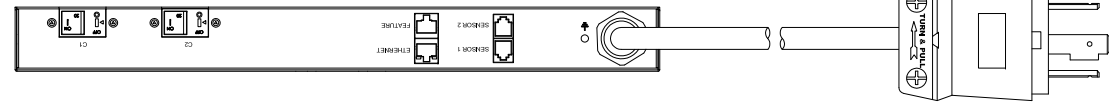

NEMA L5-30P

VIEW A

VIEW B

VIEW C

Rear

NEMA L5-30P

See VIEW A

TOP

See VIEW C

Front

440.0 [17.3]

NOTES:  
1. ALL DIMENSIONS ARE MILLIMETERS [INCHES].

 www.raritan.com	PROJECTION THIRD ANGLE	DO NOT SCALE DRAWING <b>SHEET 1 OF 1</b>	TITLE: iPDU One U, Single Phase, 24A/100V-120V Plug Type: NEMA L5-30P , Output Type: (8)5-20R
	THIS DRAWING AND SPECIFICATIONS HEREIN ARE THE PROPERTY OF RARITAN, INC. AND SHALL NOT BE COPIED, REPRODUCED OR USED, IN WHOLE OR IN PART, AS THE BASIS FOR THE MANUFACTURE OR SALE OF ITEMS WITHOUT WRITTEN PERMISSION FROM RARITAN, INC. THIS DRAWING IS BASED UPON LATEST AVAILABLE INFORMATION AND IS SUBJECT TO CHANGE WITHOUT NOTICE.		
DRAWN : Eva LIN ENGINEER: Sam APPROVED: Tom_H	Jan.29, 2014 Jan.29, 2014 Jan.29, 2014	DWG NO. <b>MPX2-4167R</b>	REV. <b>A</b>