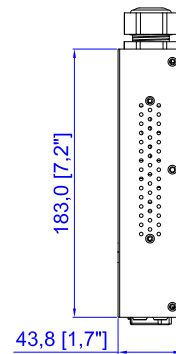

NEMA L5-30P

VIEW A

VIEW B

VIEW C

Rear

NEMA L5-30P

See VIEW A

TOP

See VIEW C

Front

440.0 [17.3]

NOTES:  
1. ALL DIMENSIONS ARE MILLIMETERS [INCHES].

 www.raritan.com	PROJECTION THIRD ANGLE	DO NOT SCALE DRAWING <b>SHEET 1 OF 1</b>	TITLE: iPDU One U, Single Phase, 24A/100V-120V Plug Type: NEMA L5-30P , Output Type: (8)5-20R
	THIS DRAWING AND SPECIFICATIONS HEREIN ARE THE PROPERTY OF RARITAN, INC. AND SHALL NOT BE COPIED, REPRODUCED OR USED, IN WHOLE OR IN PART, AS THE BASIS FOR THE MANUFACTURE OR SALE OF ITEMS WITHOUT WRITTEN PERMISSION FROM RARITAN, INC. THIS DRAWING IS BASED UPON LATEST AVAILABLE INFORMATION AND IS SUBJECT TO CHANGE WITHOUT NOTICE.		
DRAWN : Eva LIN ENGINEER: Sam APPROVED: Tom_H	Jan.29, 2014 Jan.29, 2014 Jan.29, 2014	DWG NO. <b>MPX2-4167R</b>	REV. <b>A</b>