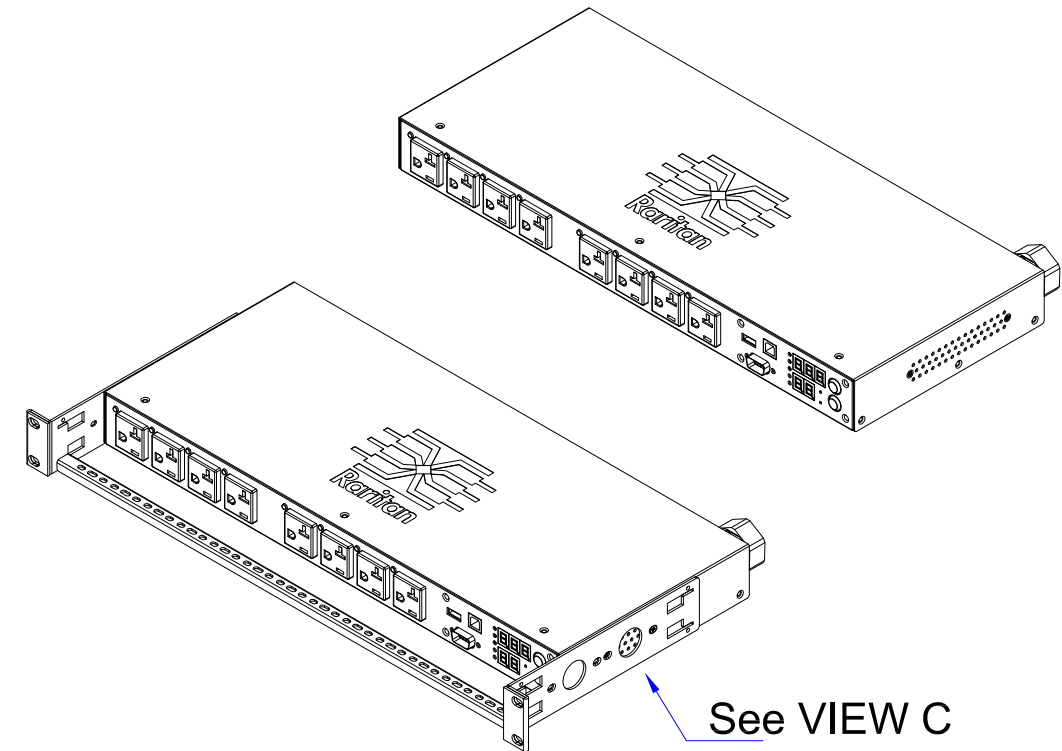

NEMA L5-30P

VIEW A

VIEW B

VIEW C

Rear

NEMA L5-30P

See VIEW A

TOP

See VIEW C

Front

440.0 [17.3]

NOTES:  
1. ALL DIMENSIONS ARE MILLIMETERS [INCHES].

 www.raritan.com	PROJECTION THIRD ANGLE	DO NOT SCALE DRAWING <b>SHEET 1 OF 1</b>	TITLE: iPDU One U, Single Phase, 24A/100V-120V Plug Type: NEMA L5-30P , Output Type: (8)5-20R
	THIS DRAWING AND SPECIFICATIONS HEREIN ARE THE PROPERTY OF RARITAN, INC. AND SHALL NOT BE COPIED, REPRODUCED OR USED, IN WHOLE OR IN PART, AS THE BASIS FOR THE MANUFACTURE OR SALE OF ITEMS WITHOUT WRITTEN PERMISSION FROM RARITAN, INC. THIS DRAWING IS BASED UPON LATEST AVAILABLE INFORMATION AND IS SUBJECT TO CHANGE WITHOUT NOTICE.		
DRAWN : Eva LIN ENGINEER: Sam APPROVED: Tom_H	Jan.29, 2014 Jan.29, 2014 Jan.29, 2014	DWG NO. <b>MPX2-4167R</b>	REV. <b>A</b>