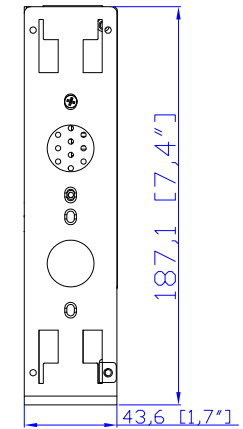

NEMA L5-30P

VIEW A

VIEW B

VIEW C

Rear

NEMA L5-30P

See VIEW A

TOP

See VIEW C

Front

440.0 [17.3]

NOTES:  
1. ALL DIMENSIONS ARE MILLIMETERS [INCHES].

 www.raritan.com	PROJECTION THIRD ANGLE	DO NOT SCALE DRAWING <b>SHEET 1 OF 1</b>	TITLE: iPDU One U, Single Phase, 24A/100V-120V Plug Type: NEMA L5-30P , Output Type: (8)5-20R
	THIS DRAWING AND SPECIFICATIONS HEREIN ARE THE PROPERTY OF RARITAN, INC. AND SHALL NOT BE COPIED, REPRODUCED OR USED, IN WHOLE OR IN PART, AS THE BASIS FOR THE MANUFACTURE OR SALE OF ITEMS WITHOUT WRITTEN PERMISSION FROM RARITAN, INC. THIS DRAWING IS BASED UPON LATEST AVAILABLE INFORMATION AND IS SUBJECT TO CHANGE WITHOUT NOTICE.		
DRAWN : Eva LIN ENGINEER: Sam APPROVED: Tom_H	Jan.29, 2014 Jan.29, 2014 Jan.29, 2014	DWG NO. <b>MPX2-4167R</b>	REV. <b>A</b>