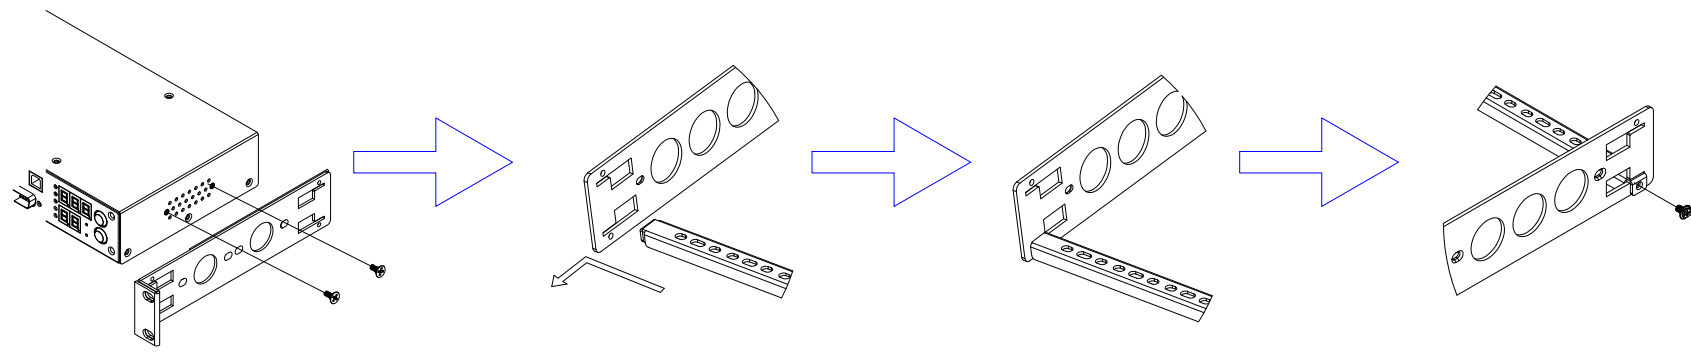

NEMA L5-30P

VIEW A

VIEW B

VIEW C

Rear

NEMA L5-30P

See VIEW A

TOP

See VIEW C

Front

440.0 [17.3]

NOTES:  
1. ALL DIMENSIONS ARE MILLIMETERS [INCHES].

 www.raritan.com	PROJECTION THIRD ANGLE	DO NOT SCALE DRAWING <b>SHEET 1 OF 1</b>	TITLE: iPDU One U, Single Phase, 24A/100V-120V Plug Type: NEMA L5-30P , Output Type: (8)5-20R
	THIS DRAWING AND SPECIFICATIONS HEREIN ARE THE PROPERTY OF RARITAN, INC. AND SHALL NOT BE COPIED, REPRODUCED OR USED, IN WHOLE OR IN PART, AS THE BASIS FOR THE MANUFACTURE OR SALE OF ITEMS WITHOUT WRITTEN PERMISSION FROM RARITAN, INC. THIS DRAWING IS BASED UPON LATEST AVAILABLE INFORMATION AND IS SUBJECT TO CHANGE WITHOUT NOTICE.		
DRAWN : Eva LIN ENGINEER: Sam APPROVED: Tom_H	Jan.29, 2014 Jan.29, 2014 Jan.29, 2014	DWG NO. <b>MPX2-4167R</b>	REV. <b>A</b>