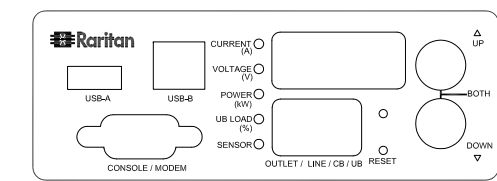

NEMA L5-30P

VIEW A

VIEW B

VIEW C

Rear

NEMA L5-30P

See VIEW A

TOP

See VIEW C

Front

440.0 [17.3]

NOTES:  
1. ALL DIMENSIONS ARE MILLIMETERS [INCHES].

 www.raritan.com	PROJECTION THIRD ANGLE	DO NOT SCALE DRAWING <b>SHEET 1 OF 1</b>	TITLE: iPDU One U, Single Phase, 24A/100V-120V Plug Type: NEMA L5-30P , Output Type: (8)5-20R
	THIS DRAWING AND SPECIFICATIONS HEREIN ARE THE PROPERTY OF RARITAN, INC. AND SHALL NOT BE COPIED, REPRODUCED OR USED, IN WHOLE OR IN PART, AS THE BASIS FOR THE MANUFACTURE OR SALE OF ITEMS WITHOUT WRITTEN PERMISSION FROM RARITAN, INC. THIS DRAWING IS BASED UPON LATEST AVAILABLE INFORMATION AND IS SUBJECT TO CHANGE WITHOUT NOTICE.		
DRAWN : Eva LIN ENGINEER: Sam APPROVED: Tom_H	Jan.29, 2014 Jan.29, 2014 Jan.29, 2014	DWG NO. <b>MPX2-4167R</b>	REV. <b>A</b>