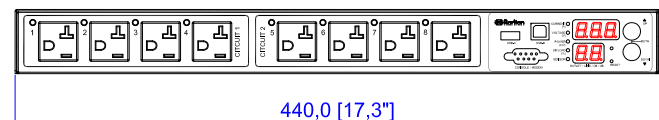

NEMA L5-30P

VIEW A

VIEW B

VIEW C

Rear

NEMA L5-30P

See VIEW A

TOP

See VIEW C

Front

440.0 [17.3]

NOTES:  
1. ALL DIMENSIONS ARE MILLIMETERS [INCHES].

 www.raritan.com	PROJECTION THIRD ANGLE	DO NOT SCALE DRAWING <b>SHEET 1 OF 1</b>	TITLE: iPDU One U, Single Phase, 24A/100V-120V Plug Type: NEMA L5-30P , Output Type: (8)5-20R
	THIS DRAWING AND SPECIFICATIONS HEREIN ARE THE PROPERTY OF RARITAN, INC. AND SHALL NOT BE COPIED, REPRODUCED OR USED, IN WHOLE OR IN PART, AS THE BASIS FOR THE MANUFACTURE OR SALE OF ITEMS WITHOUT WRITTEN PERMISSION FROM RARITAN, INC. THIS DRAWING IS BASED UPON LATEST AVAILABLE INFORMATION AND IS SUBJECT TO CHANGE WITHOUT NOTICE.		
DRAWN : Eva LIN ENGINEER: Sam APPROVED: Tom_H	Jan.29, 2014 Jan.29, 2014 Jan.29, 2014	DWG NO. <b>MPX2-4167R</b>	REV. <b>A</b>