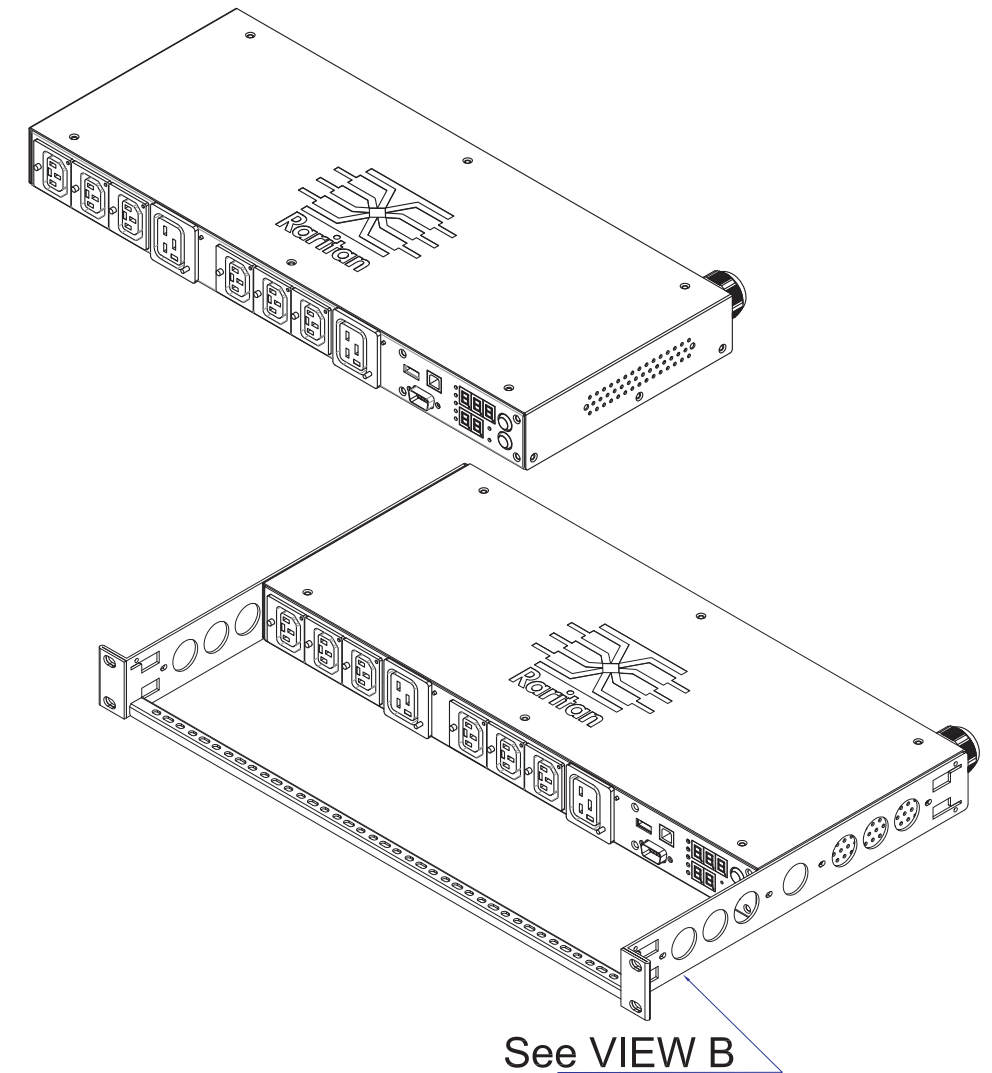

NEMA L6-30P

VIEW A

VIEW B

VIEW C

43,8 [1,7"]

NOTES:
ALL DIMENSIONS ARE MILLIMETERS(INCHES).

 www.raritan.com		PROJECTION THIRD ANGLE	DO NOT SCALE DRAWING	TITLE: iPDU One U Single Phase, 24A / 200V-240V Plug Type: NEMA L6-30P Outlet Type: (6) Locking IEC320 C13 (2) Locking IEC320 C19
			SHEET 1 OF 1	
DRAWN :	Eva Lin	Nov. 26. 2013	THIS DRAWING AND SPECIFICATIONS HEREIN ARE THE PROPERTY OF RARITAN, INC. AND SHALL NOT BE COPIED, REPRODUCED OR USED, IN WHOLE OR IN PART, AS THE BASIS FOR THE MANUFACTURE OR SALE OF ITEMS WITHOUT WRITTEN PERMISSION FROM RARITAN, INC. THIS DRAWING IS BASED UPON LATEST AVAILABLE INFORMATION AND IS SUBJECT TO CHANGE WITHOUT NOTICE.	
ENGINEER:	Kenny Chen	Nov. 26. 2013		
APPROVED:	Tom Hsueh	Nov. 26. 2013		
			DWG NO.	REV.
			MPX2-4201R-E2	A