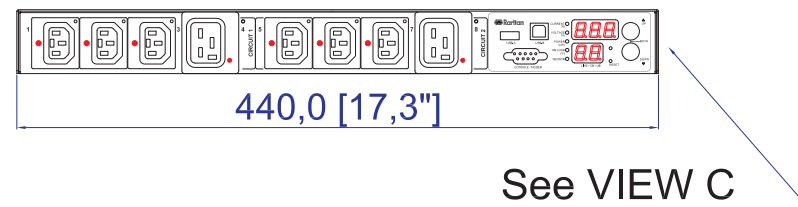

NEMA L6-30P

VIEW A

VIEW B

VIEW C

43,8 [1,7"]

NOTES:
ALL DIMENSIONS ARE MILLIMETERS(INCHES).

 www.raritan.com		PROJECTION THIRD ANGLE	DO NOT SCALE DRAWING	TITLE: iPDU One U Single Phase, 24A / 200V-240V Plug Type: NEMA L6-30P Outlet Type: (6) Locking IEC320 C13 (2) Locking IEC320 C19
			SHEET 1 OF 1	
DRAWN :	Eva Lin	Nov. 26. 2013	THIS DRAWING AND SPECIFICATIONS HEREIN ARE THE PROPERTY OF RARITAN, INC. AND SHALL NOT BE COPIED, REPRODUCED OR USED, IN WHOLE OR IN PART, AS THE BASIS FOR THE MANUFACTURE OR SALE OF ITEMS WITHOUT WRITTEN PERMISSION FROM RARITAN, INC. THIS DRAWING IS BASED UPON LATEST AVAILABLE INFORMATION AND IS SUBJECT TO CHANGE WITHOUT NOTICE.	
ENGINEER:	Kenny Chen	Nov. 26. 2013		
APPROVED:	Tom Hsueh	Nov. 26. 2013		
			DWG NO.	REV.
			MPX2-4201R-E2	A