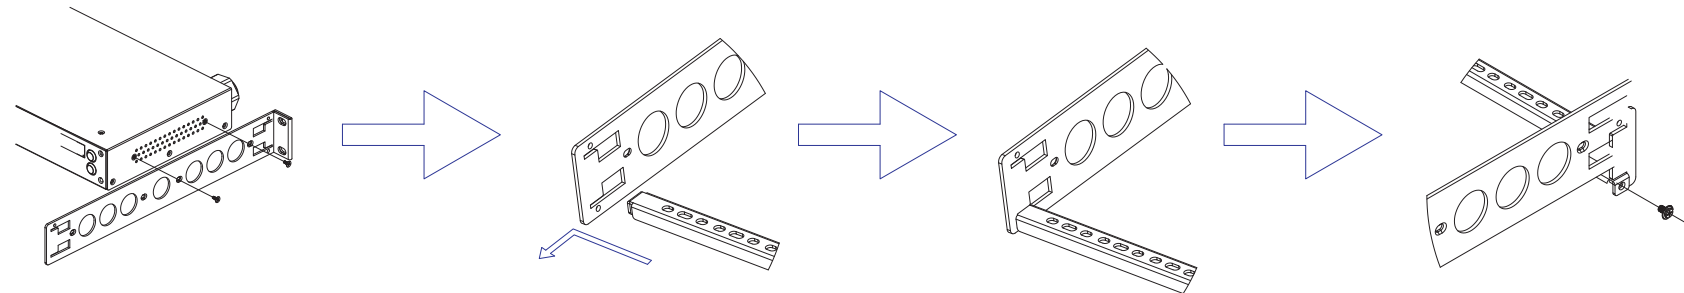

NEMA L6-30P

VIEW A

VIEW B

VIEW C

43,8 [1,7"]

NOTES:
ALL DIMENSIONS ARE MILLIMETERS(INCHES).

 www.raritan.com		PROJECTION THIRD ANGLE	DO NOT SCALE DRAWING	TITLE: iPDU One U Single Phase, 24A / 200V-240V Plug Type: NEMA L6-30P Outlet Type: (6) Locking IEC320 C13 (2) Locking IEC320 C19
			SHEET 1 OF 1	
DRAWN :	Eva Lin	Nov. 26. 2013	THIS DRAWING AND SPECIFICATIONS HEREIN ARE THE PROPERTY OF RARITAN, INC. AND SHALL NOT BE COPIED, REPRODUCED OR USED, IN WHOLE OR IN PART, AS THE BASIS FOR THE MANUFACTURE OR SALE OF ITEMS WITHOUT WRITTEN PERMISSION FROM RARITAN, INC. THIS DRAWING IS BASED UPON LATEST AVAILABLE INFORMATION AND IS SUBJECT TO CHANGE WITHOUT NOTICE.	
ENGINEER:	Kenny Chen	Nov. 26. 2013		
APPROVED:	Tom Hsueh	Nov. 26. 2013		
			DWG NO.	REV.
			MPX2-4201R-E2	A