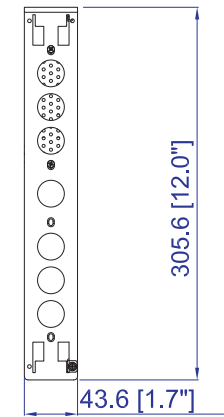

NEMA L6-30P

VIEW A

VIEW B

VIEW C

43,8 [1,7"]

NOTES:
ALL DIMENSIONS ARE MILLIMETERS(INCHES).

 www.raritan.com		PROJECTION THIRD ANGLE	DO NOT SCALE DRAWING	TITLE: iPDU One U Single Phase, 24A / 200V-240V Plug Type: NEMA L6-30P Outlet Type: (6) Locking IEC320 C13 (2) Locking IEC320 C19
			SHEET 1 OF 1	
DRAWN :	Eva Lin	Nov. 26. 2013	THIS DRAWING AND SPECIFICATIONS HEREIN ARE THE PROPERTY OF RARITAN, INC. AND SHALL NOT BE COPIED, REPRODUCED OR USED, IN WHOLE OR IN PART, AS THE BASIS FOR THE MANUFACTURE OR SALE OF ITEMS WITHOUT WRITTEN PERMISSION FROM RARITAN, INC. THIS DRAWING IS BASED UPON LATEST AVAILABLE INFORMATION AND IS SUBJECT TO CHANGE WITHOUT NOTICE.	
ENGINEER:	Kenny Chen	Nov. 26. 2013		
APPROVED:	Tom Hsueh	Nov. 26. 2013		
			DWG NO.	REV.
			MPX2-4201R-E2	A