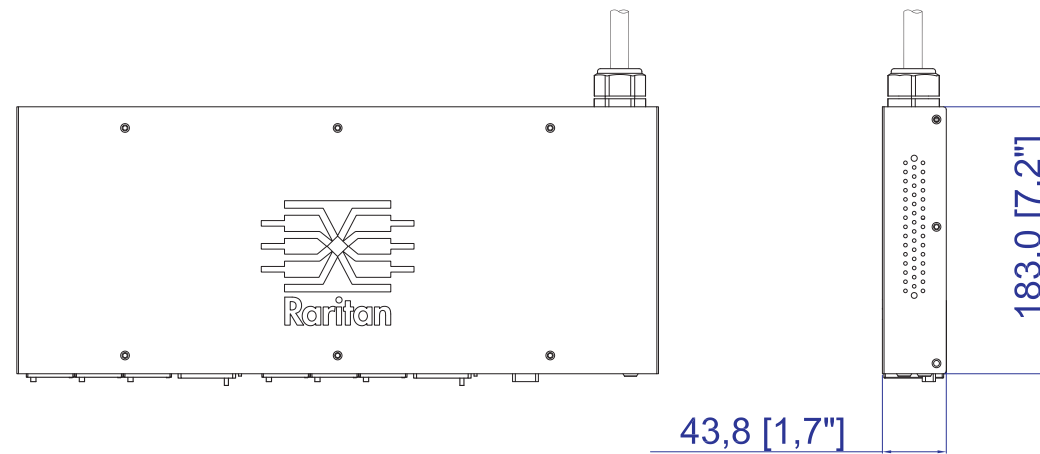

NEMA L6-30P

VIEW A

VIEW B

VIEW C

43,8 [1,7"]

NOTES:
ALL DIMENSIONS ARE MILLIMETERS(INCHES).

 www.raritan.com		PROJECTION THIRD ANGLE	DO NOT SCALE DRAWING	TITLE: iPDU One U Single Phase, 24A / 200V-240V Plug Type: NEMA L6-30P Outlet Type: (6) Locking IEC320 C13 (2) Locking IEC320 C19
			SHEET 1 OF 1	
DRAWN :	Eva Lin	Nov. 26. 2013	THIS DRAWING AND SPECIFICATIONS HEREIN ARE THE PROPERTY OF RARITAN, INC. AND SHALL NOT BE COPIED, REPRODUCED OR USED, IN WHOLE OR IN PART, AS THE BASIS FOR THE MANUFACTURE OR SALE OF ITEMS WITHOUT WRITTEN PERMISSION FROM RARITAN, INC. THIS DRAWING IS BASED UPON LATEST AVAILABLE INFORMATION AND IS SUBJECT TO CHANGE WITHOUT NOTICE.	
ENGINEER:	Kenny Chen	Nov. 26. 2013		
APPROVED:	Tom Hsueh	Nov. 26. 2013		
			DWG NO.	REV.
			MPX2-4201R-E2	A