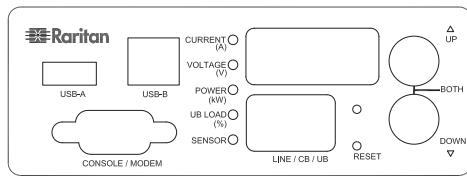

NEMA L6-30P

VIEW A

VIEW B

VIEW C

43,8 [1,7"]

NOTES:
ALL DIMENSIONS ARE MILLIMETERS(INCHES).

 www.raritan.com		PROJECTION THIRD ANGLE	DO NOT SCALE DRAWING	TITLE: iPDU One U Single Phase, 24A / 200V-240V Plug Type: NEMA L6-30P Outlet Type: (6) Locking IEC320 C13 (2) Locking IEC320 C19
			SHEET 1 OF 1	
DRAWN :	Eva Lin	Nov. 26. 2013	THIS DRAWING AND SPECIFICATIONS HEREIN ARE THE PROPERTY OF RARITAN, INC. AND SHALL NOT BE COPIED, REPRODUCED OR USED, IN WHOLE OR IN PART, AS THE BASIS FOR THE MANUFACTURE OR SALE OF ITEMS WITHOUT WRITTEN PERMISSION FROM RARITAN, INC. THIS DRAWING IS BASED UPON LATEST AVAILABLE INFORMATION AND IS SUBJECT TO CHANGE WITHOUT NOTICE.	
ENGINEER:	Kenny Chen	Nov. 26. 2013		
APPROVED:	Tom Hsueh	Nov. 26. 2013		
			DWG NO.	REV.
			MPX2-4201R-E2	A