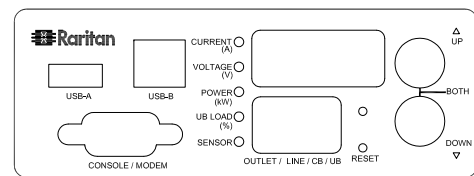

NEMA L6-30P

VIEW A

VIEW B

VIEW C

Rear

TOP

Front

See VIEW B

NOTES:
ALL DIMENSIONS ARE MILLIMETERS[INCHES].

Raritan www.raritan.com		PROJECTION THIRD ANGLE	DO NOT SCALE DRAWING	TITLE: iPDU One U Single Phase, 24A / 200V-240V Plug Type: NEMA L6-30P Outlet Type: (6)IEC320 C13 & (2)IEC320 C19
			SHEET 1 OF 1	
DRAWN : Eva Lin	Jun. 03, 2014	THIS DRAWING AND SPECIFICATIONS HEREIN ARE THE PROPERTY OF RARITAN, INC. AND SHALL NOT BE COPIED, REPRODUCED OR USED, IN WHOLE OR IN PART, AS THE BASIS FOR THE MANUFACTURE OR SALE OF ITEMS WITHOUT WRITTEN PERMISSION FROM RARITAN, INC. THIS DRAWING IS BASED UPON LATEST AVAILABLE INFORMATION AND IS SUBJECT TO CHANGE WITHOUT NOTICE.		DWG NO. MPX2-4201R-G1 & MPX2-5201R-G1
ENGINEER: Kenny Chen	Jun. 03, 2014			
APPROVED: Tom Hsueh	Jun. 03, 2014			