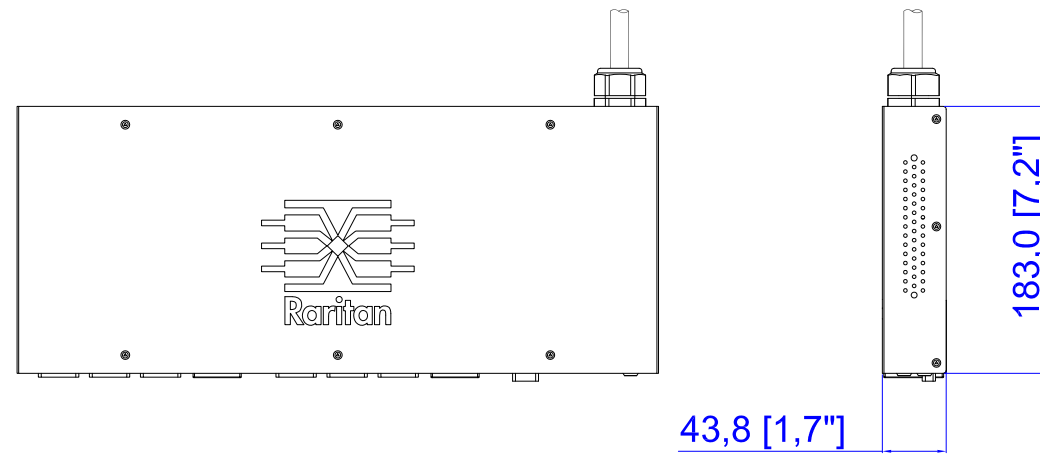

NEMA L6-30P

VIEW A

VIEW B

VIEW C

Rear

TOP

Front

See VIEW B

NOTES:
ALL DIMENSIONS ARE MILLIMETERS[INCHES].

Raritan www.raritan.com		PROJECTION THIRD ANGLE	DO NOT SCALE DRAWING	TITLE: iPDU One U Single Phase, 24A / 200V-240V Plug Type: NEMA L6-30P Outlet Type: (6)IEC320 C13 & (2)IEC320 C19
			SHEET 1 OF 1	
DRAWN : Eva Lin	Jun. 03, 2014	THIS DRAWING AND SPECIFICATIONS HEREIN ARE THE PROPERTY OF RARITAN, INC. AND SHALL NOT BE COPIED, REPRODUCED OR USED, IN WHOLE OR IN PART, AS THE BASIS FOR THE MANUFACTURE OR SALE OF ITEMS WITHOUT WRITTEN PERMISSION FROM RARITAN, INC. THIS DRAWING IS BASED UPON LATEST AVAILABLE INFORMATION AND IS SUBJECT TO CHANGE WITHOUT NOTICE.		DWG NO. MPX2-4201R-G1 & MPX2-5201R-G1
ENGINEER: Kenny Chen	Jun. 03, 2014			
APPROVED: Tom Hsueh	Jun. 03, 2014			