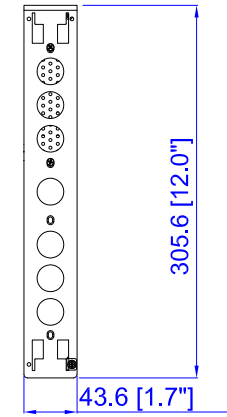

NEMA L6-30P

VIEW A

VIEW B

VIEW C

Rear

TOP

Front

See VIEW B

NOTES:
ALL DIMENSIONS ARE MILLIMETERS[INCHES].

Raritan www.raritan.com		PROJECTION THIRD ANGLE	DO NOT SCALE DRAWING	TITLE: iPDU One U Single Phase, 24A / 200V-240V Plug Type: NEMA L6-30P Outlet Type: (6)IEC320 C13 & (2)IEC320 C19
			SHEET 1 OF 1	
DRAWN : Eva Lin	Jun. 03, 2014	THIS DRAWING AND SPECIFICATIONS HEREIN ARE THE PROPERTY OF RARITAN, INC. AND SHALL NOT BE COPIED, REPRODUCED OR USED, IN WHOLE OR IN PART, AS THE BASIS FOR THE MANUFACTURE OR SALE OF ITEMS WITHOUT WRITTEN PERMISSION FROM RARITAN, INC. THIS DRAWING IS BASED UPON LATEST AVAILABLE INFORMATION AND IS SUBJECT TO CHANGE WITHOUT NOTICE.		DWG NO. MPX2-4201R-G1 & MPX2-5201R-G1
ENGINEER: Kenny Chen	Jun. 03, 2014			
APPROVED: Tom Hsueh	Jun. 03, 2014			