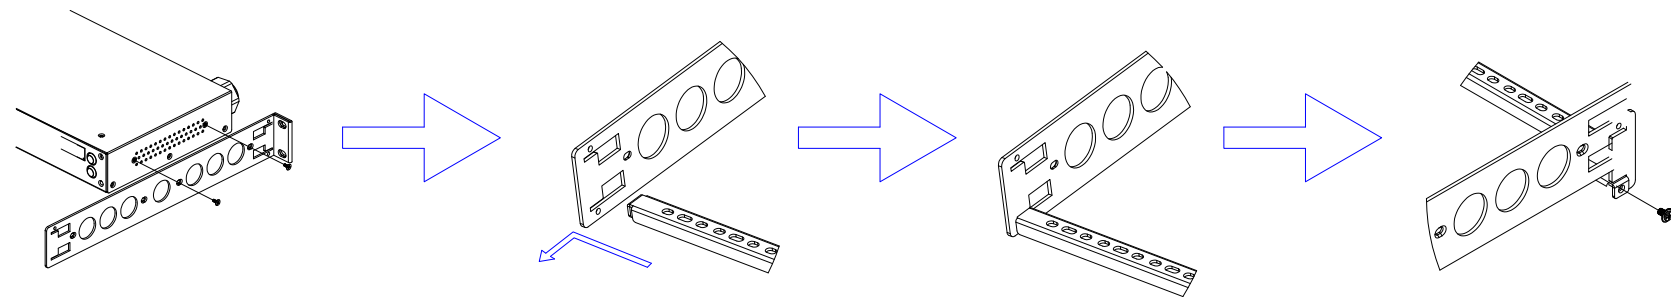

NEMA L6-30P

VIEW A

VIEW B

VIEW C

Rear

TOP

Front

See VIEW B

NOTES:
ALL DIMENSIONS ARE MILLIMETERS[INCHES].

Raritan www.raritan.com		PROJECTION THIRD ANGLE	DO NOT SCALE DRAWING	TITLE: iPDU One U Single Phase, 24A / 200V-240V Plug Type: NEMA L6-30P Outlet Type: (6)IEC320 C13 & (2)IEC320 C19
			SHEET 1 OF 1	
DRAWN : Eva Lin	Jun. 03, 2014	THIS DRAWING AND SPECIFICATIONS HEREIN ARE THE PROPERTY OF RARITAN, INC. AND SHALL NOT BE COPIED, REPRODUCED OR USED, IN WHOLE OR IN PART, AS THE BASIS FOR THE MANUFACTURE OR SALE OF ITEMS WITHOUT WRITTEN PERMISSION FROM RARITAN, INC. THIS DRAWING IS BASED UPON LATEST AVAILABLE INFORMATION AND IS SUBJECT TO CHANGE WITHOUT NOTICE.		DWG NO. MPX2-4201R-G1 & MPX2-5201R-G1
ENGINEER: Kenny Chen	Jun. 03, 2014			
APPROVED: Tom Hsueh	Jun. 03, 2014			