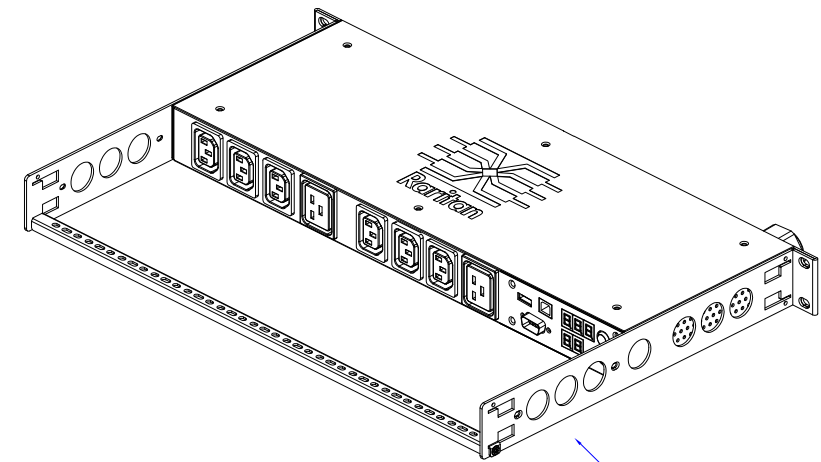

NEMA L6-30P

VIEW A

VIEW B

VIEW C

Rear

TOP

Front

See VIEW B

NOTES:
ALL DIMENSIONS ARE MILLIMETERS[INCHES].

Raritan www.raritan.com		PROJECTION THIRD ANGLE	DO NOT SCALE DRAWING	TITLE: iPDU One U Single Phase, 24A / 200V-240V Plug Type: NEMA L6-30P Outlet Type: (6)IEC320 C13 & (2)IEC320 C19
			SHEET 1 OF 1	
DRAWN : Eva Lin	Jun. 03, 2014	THIS DRAWING AND SPECIFICATIONS HEREIN ARE THE PROPERTY OF RARITAN, INC. AND SHALL NOT BE COPIED, REPRODUCED OR USED, IN WHOLE OR IN PART, AS THE BASIS FOR THE MANUFACTURE OR SALE OF ITEMS WITHOUT WRITTEN PERMISSION FROM RARITAN, INC. THIS DRAWING IS BASED UPON LATEST AVAILABLE INFORMATION AND IS SUBJECT TO CHANGE WITHOUT NOTICE.		DWG NO. MPX2-4201R-G1 & MPX2-5201R-G1
ENGINEER: Kenny Chen	Jun. 03, 2014			
APPROVED: Tom Hsueh	Jun. 03, 2014			