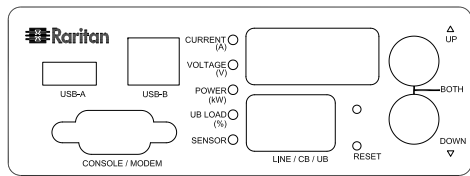

NEMA L6-30P

VIEW A

VIEW B

VIEW C

Rear

NEMA L6-30P

See VIEW A

TOP

43,8 [1,7"]

183,0 [7,2"]

Front

440,0 [17,3"]

See VIEW C

See VIEW B

NOTES:
ALL DIMENSIONS ARE MILLIMETERS(INCHES).

 www.raritan.com		PROJECTION THIRD ANGLE	DO NOT SCALE DRAWING	TITLE: iPDU One U, Single Phase, 24 A / 200V-240V Plug Type: NEMA L6-30P , Outlet Type: (6)IEC320 C13 & (2)IEC320 C19	
			SHEET 1 OF 1		
DRAWN : Eva Lin	Nov. 13,2012	THIS DRAWING AND SPECIFICATIONS HEREIN ARE THE PROPERTY OF RARITAN, INC. AND SHALL NOT BE COPIED, REPRODUCED OR USED, IN WHOLE OR IN PART, AS THE BASIS FOR THE MANUFACTURE OR SALE OF ITEMS WITHOUT WRITTEN PERMISSION FROM RARITAN, INC. THIS DRAWING IS BASED UPON LATEST AVAILABLE INFORMATION AND IS SUBJECT TO CHANGE WITHOUT NOTICE.		DWG NO. MPX2-5201R & MPX2-4201R	
ENGINEER: Siang_H	Nov. 13,2012				REV. A
APPROVED: Tom_H	Nov. 13,2012				