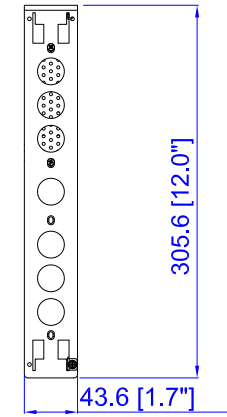

NEMA L6-30P

VIEW A

VIEW B

VIEW C

Rear

NEMA L6-30P

See VIEW A

TOP

43,8 [1,7"]

183,0 [7,2"]

Front

440,0 [17,3"]

See VIEW C

See VIEW B

NOTES:
ALL DIMENSIONS ARE MILLIMETERS(INCHES).

 www.raritan.com		PROJECTION THIRD ANGLE	DO NOT SCALE DRAWING	TITLE: iPDU One U, Single Phase, 24 A / 200V-240V Plug Type: NEMA L6-30P , Outlet Type: (6)IEC320 C13 & (2)IEC320 C19	
			SHEET 1 OF 1		
DRAWN : Eva Lin	Nov. 13,2012	THIS DRAWING AND SPECIFICATIONS HEREIN ARE THE PROPERTY OF RARITAN, INC. AND SHALL NOT BE COPIED, REPRODUCED OR USED, IN WHOLE OR IN PART, AS THE BASIS FOR THE MANUFACTURE OR SALE OF ITEMS WITHOUT WRITTEN PERMISSION FROM RARITAN, INC. THIS DRAWING IS BASED UPON LATEST AVAILABLE INFORMATION AND IS SUBJECT TO CHANGE WITHOUT NOTICE.		DWG NO. MPX2-5201R & MPX2-4201R	
ENGINEER: Siang_H	Nov. 13,2012				REV. A
APPROVED: Tom_H	Nov. 13,2012				