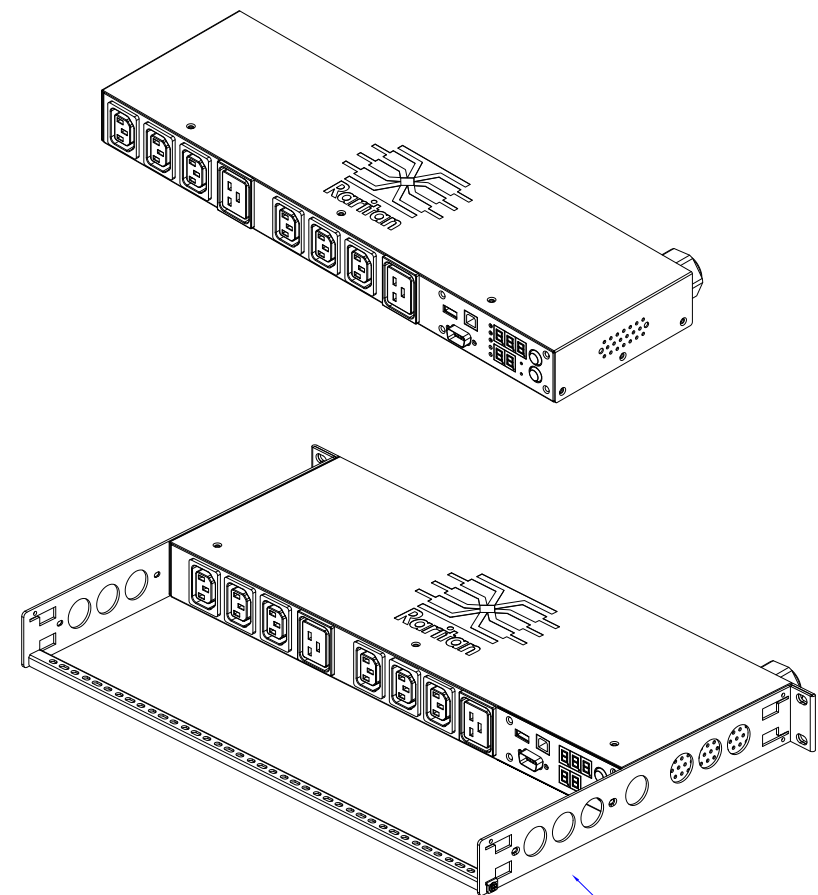

NEMA L6-30P

VIEW A

VIEW B

VIEW C

Rear

NEMA L6-30P

See VIEW A

TOP

43,8 [1,7"]

183,0 [7,2"]

Front

440,0 [17,3"]

See VIEW C

See VIEW B

NOTES:
ALL DIMENSIONS ARE MILLIMETERS(INCHES).

 www.raritan.com		PROJECTION THIRD ANGLE	DO NOT SCALE DRAWING	TITLE: iPDU One U, Single Phase, 24 A / 200V-240V Plug Type: NEMA L6-30P , Outlet Type: (6)IEC320 C13 & (2)IEC320 C19	
			SHEET 1 OF 1		
DRAWN : Eva Lin	Nov. 13,2012	THIS DRAWING AND SPECIFICATIONS HEREIN ARE THE PROPERTY OF RARITAN, INC. AND SHALL NOT BE COPIED, REPRODUCED OR USED, IN WHOLE OR IN PART, AS THE BASIS FOR THE MANUFACTURE OR SALE OF ITEMS WITHOUT WRITTEN PERMISSION FROM RARITAN, INC. THIS DRAWING IS BASED UPON LATEST AVAILABLE INFORMATION AND IS SUBJECT TO CHANGE WITHOUT NOTICE.		DWG NO. MPX2-5201R & MPX2-4201R	
ENGINEER: Siang_H	Nov. 13,2012				REV. A
APPROVED: Tom_H	Nov. 13,2012				