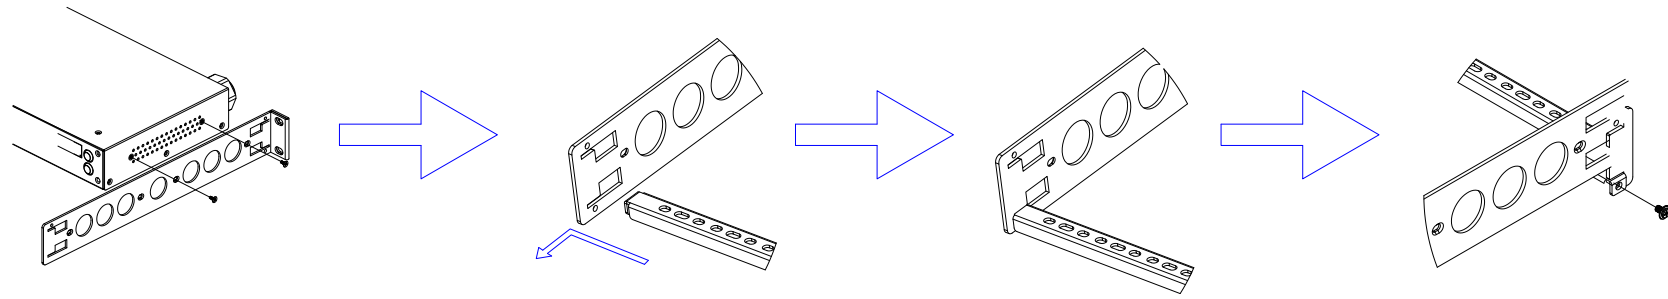

NEMA L6-30P

VIEW A

VIEW B

VIEW C

Rear

NEMA L6-30P

See VIEW A

TOP

43,8 [1,7"]

183,0 [7,2"]

Front

440,0 [17,3"]

See VIEW C

See VIEW B

NOTES:
ALL DIMENSIONS ARE MILLIMETERS(INCHES).

 www.raritan.com		PROJECTION THIRD ANGLE	DO NOT SCALE DRAWING	TITLE: iPDU One U, Single Phase, 24 A / 200V-240V Plug Type: NEMA L6-30P , Outlet Type: (6)IEC320 C13 & (2)IEC320 C19	
			SHEET 1 OF 1		
DRAWN : Eva Lin	Nov. 13,2012	THIS DRAWING AND SPECIFICATIONS HEREIN ARE THE PROPERTY OF RARITAN, INC. AND SHALL NOT BE COPIED, REPRODUCED OR USED, IN WHOLE OR IN PART, AS THE BASIS FOR THE MANUFACTURE OR SALE OF ITEMS WITHOUT WRITTEN PERMISSION FROM RARITAN, INC. THIS DRAWING IS BASED UPON LATEST AVAILABLE INFORMATION AND IS SUBJECT TO CHANGE WITHOUT NOTICE.		DWG NO. MPX2-5201R & MPX2-4201R	
ENGINEER: Siang_H	Nov. 13,2012				REV. A
APPROVED: Tom_H	Nov. 13,2012				