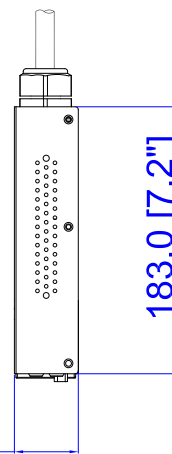

NEMA L6-30P

VIEW A

VIEW B

VIEW C

Rear

NEMA L6-30P

See VIEW A

TOP

43,8 [1,7"]

183,0 [7,2"]

Front

440,0 [17,3"]

See VIEW C

See VIEW B

NOTES:
ALL DIMENSIONS ARE MILLIMETERS(INCHES).

 www.raritan.com		PROJECTION THIRD ANGLE	DO NOT SCALE DRAWING	TITLE: iPDU One U, Single Phase, 24 A / 200V-240V Plug Type: NEMA L6-30P , Outlet Type: (6)IEC320 C13 & (2)IEC320 C19	
			SHEET 1 OF 1		
DRAWN : Eva Lin	Nov. 13,2012	THIS DRAWING AND SPECIFICATIONS HEREIN ARE THE PROPERTY OF RARITAN, INC. AND SHALL NOT BE COPIED, REPRODUCED OR USED, IN WHOLE OR IN PART, AS THE BASIS FOR THE MANUFACTURE OR SALE OF ITEMS WITHOUT WRITTEN PERMISSION FROM RARITAN, INC. THIS DRAWING IS BASED UPON LATEST AVAILABLE INFORMATION AND IS SUBJECT TO CHANGE WITHOUT NOTICE.		DWG NO. MPX2-5201R & MPX2-4201R	
ENGINEER: Siang_H	Nov. 13,2012				REV. A
APPROVED: Tom_H	Nov. 13,2012				