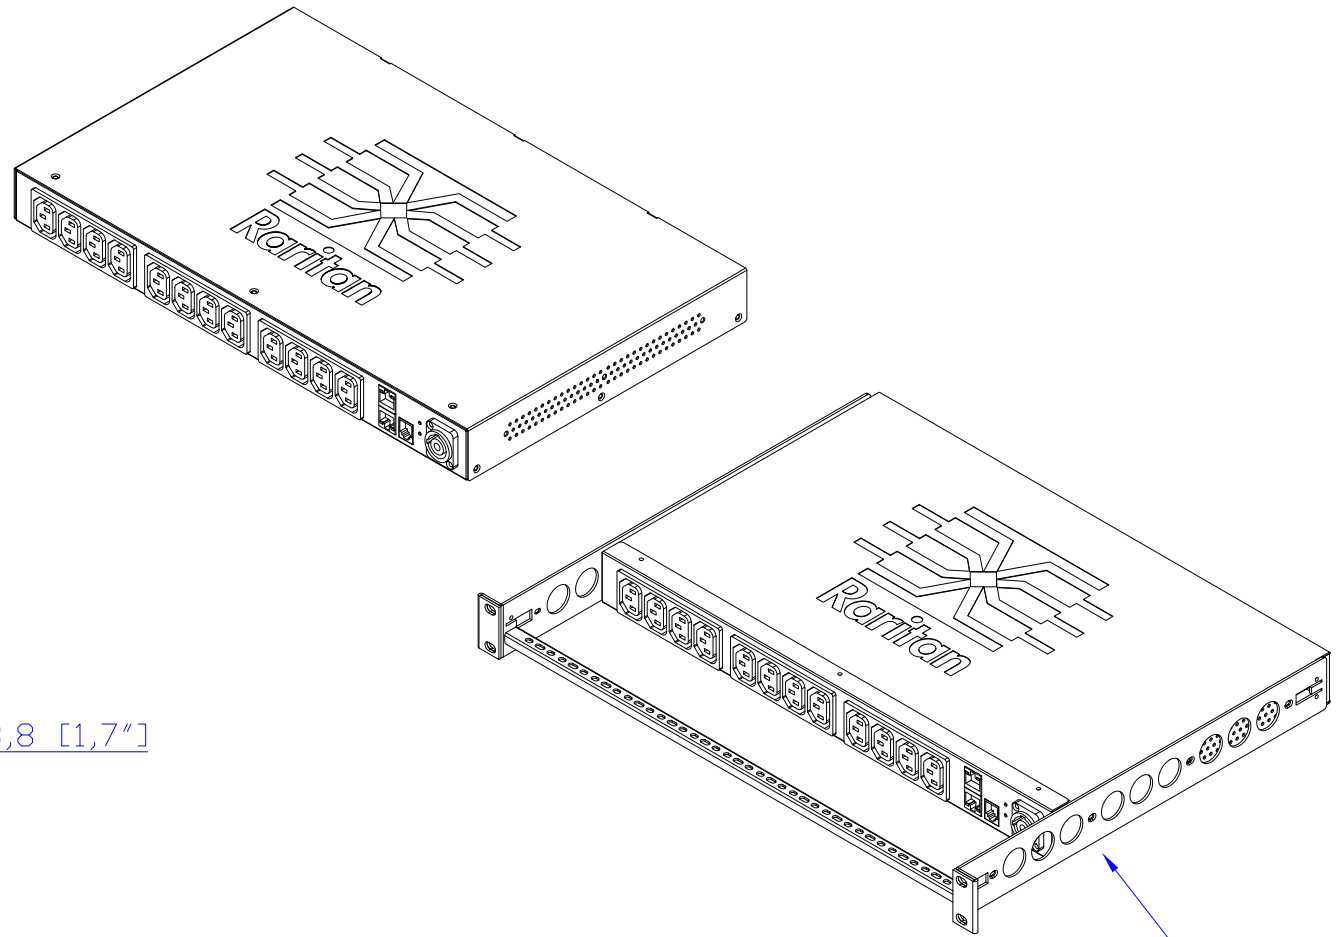

Rear

TOP

Front

440,0 [17,3"]

See VIEW A

NOTES:
ALL DIMENSIONS ARE MILLIMETERS[INCHES].

 www.raritan.com		 PROJECTION THIRD ANGLE	DO NOT SCALE DRAWING	TITLE: iPDU One U, Single Phase, 32A/200V-240V Input: powerCON 32A , Output: (12)IEC320 C13
			SHEET 1 OF 1	
DRAWN : Eva Lin	July 22,2011	THIS DRAWING AND SPECIFICATIONS HEREIN ARE THE PROPERTY OF RARITAN, INC. AND SHALL NOT BE COPIED, REPRODUCED OR USED, IN WHOLE OR IN PART, AS THE BASIS FOR THE MANUFACTURE OR SALE OF ITEMS WITHOUT WRITTEN PERMISSION FROM RARITAN, INC. THIS DRAWING IS BASED UPON LATEST AVAILABLE INFORMATION AND IS SUBJECT TO CHANGE WITHOUT NOTICE.		DWG NO.
ENGINEER: Kenny_C	July 22,2011			MPX2-4293PR-F5N1
APPROVED: Tom_H	July 23,2011			REV. A