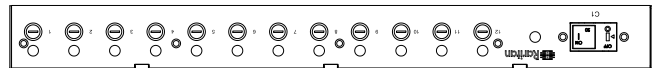

Rear

TOP

Front

440,0 [17,3"]

See VIEW A

NOTES:
ALL DIMENSIONS ARE MILLIMETERS[INCHES].

 www.raritan.com		 PROJECTION THIRD ANGLE	DO NOT SCALE DRAWING	TITLE: iPDU One U, Single Phase, 32A/200V-240V Input: powerCON 32A , Output: (12)IEC320 C13
			SHEET 1 OF 1	
DRAWN : Eva Lin	July 22,2011	THIS DRAWING AND SPECIFICATIONS HEREIN ARE THE PROPERTY OF RARITAN, INC. AND SHALL NOT BE COPIED, REPRODUCED OR USED, IN WHOLE OR IN PART, AS THE BASIS FOR THE MANUFACTURE OR SALE OF ITEMS WITHOUT WRITTEN PERMISSION FROM RARITAN, INC. THIS DRAWING IS BASED UPON LATEST AVAILABLE INFORMATION AND IS SUBJECT TO CHANGE WITHOUT NOTICE.		DWG NO.
ENGINEER: Kenny_C	July 22,2011			MPX2-4293PR-F5N1
APPROVED: Tom_H	July 23,2011			REV. A