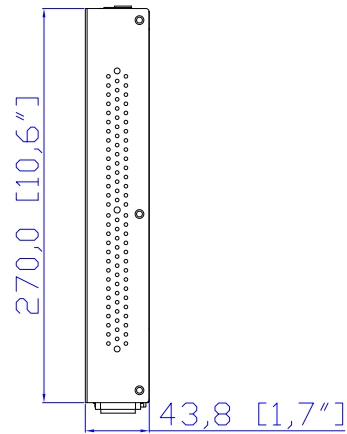

Rear

TOP

Front

440,0 [17,3"]

See VIEW A

NOTES:
ALL DIMENSIONS ARE MILLIMETERS[INCHES].

 www.raritan.com		 PROJECTION THIRD ANGLE	DO NOT SCALE DRAWING	TITLE: iPDU One U, Single Phase, 32A/200V-240V Input: powerCON 32A , Output: (12)IEC320 C13
			SHEET 1 OF 1	
DRAWN : Eva Lin	July 22,2011	THIS DRAWING AND SPECIFICATIONS HEREIN ARE THE PROPERTY OF RARITAN, INC. AND SHALL NOT BE COPIED, REPRODUCED OR USED, IN WHOLE OR IN PART, AS THE BASIS FOR THE MANUFACTURE OR SALE OF ITEMS WITHOUT WRITTEN PERMISSION FROM RARITAN, INC. THIS DRAWING IS BASED UPON LATEST AVAILABLE INFORMATION AND IS SUBJECT TO CHANGE WITHOUT NOTICE.		DWG NO.
ENGINEER: Kenny_C	July 22,2011			MPX2-4293PR-F5N1
APPROVED: Tom_H	July 23,2011			REV. A