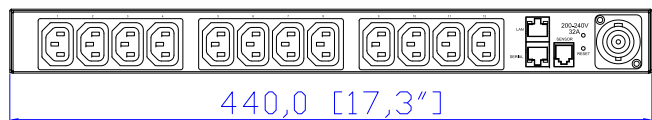

Rear

TOP

Front

440,0 [17,3"]

See VIEW A

NOTES:
ALL DIMENSIONS ARE MILLIMETERS[INCHES].

 www.raritan.com		 PROJECTION THIRD ANGLE	DO NOT SCALE DRAWING	TITLE: iPDU One U, Single Phase, 32A/200V-240V Input: powerCON 32A , Output: (12)IEC320 C13
			SHEET 1 OF 1	
DRAWN : Eva Lin	July 22,2011	THIS DRAWING AND SPECIFICATIONS HEREIN ARE THE PROPERTY OF RARITAN, INC. AND SHALL NOT BE COPIED, REPRODUCED OR USED, IN WHOLE OR IN PART, AS THE BASIS FOR THE MANUFACTURE OR SALE OF ITEMS WITHOUT WRITTEN PERMISSION FROM RARITAN, INC. THIS DRAWING IS BASED UPON LATEST AVAILABLE INFORMATION AND IS SUBJECT TO CHANGE WITHOUT NOTICE.		DWG NO.
ENGINEER: Kenny_C	July 22,2011			MPX2-4293PR-F5N1
APPROVED: Tom_H	July 23,2011			REV. A