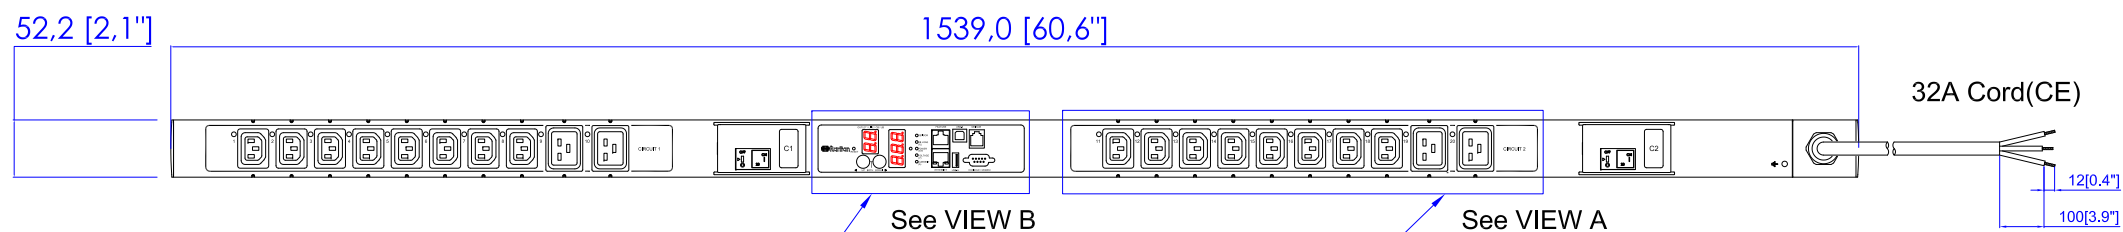

VIEW A

VIEW B

NOTES:  
1. ALL DIMENSIONS ARE MILLIMETERS [INCHES].

DRAWN :	EVA LIN	Apr. 01, 2013
ENGINEER:	Kenny_C	Apr. 01, 2013
APPROVED:	Tom_H	Apr. 01, 2013

PROJECTION THIRD ANGLE  
DO NOT SCALE DRAWING  
**SHEET 1 OF 1**

TITLE:  
iPDU Zero U,  
Single Phase, 32A/200V-240V,  
Plug Type: 32A Cord,  
Outlet Type: (16) IEC320 C13, (4) IEC320 C19

DWG NO. **MPX2-4469N & MPX2-5469N** REV. **A**