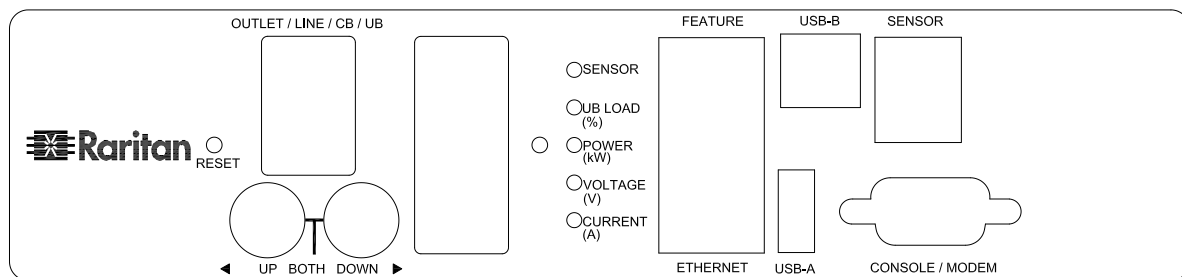

VIEW A

VIEW B