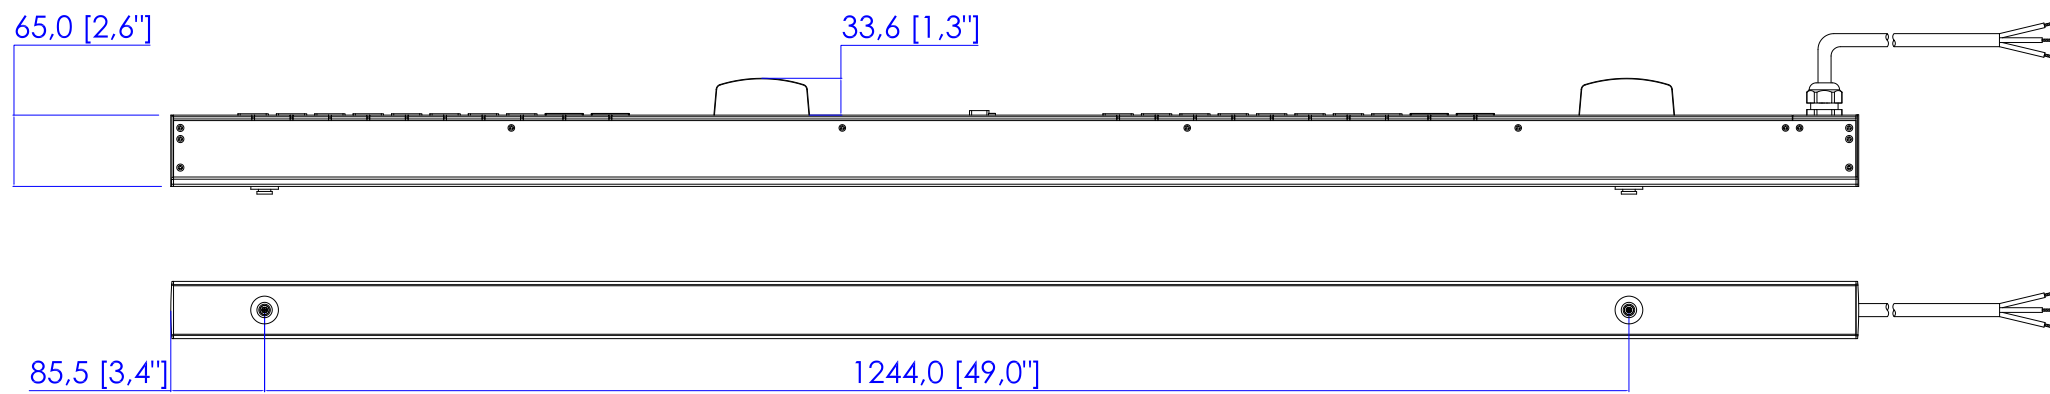

VIEW A

VIEW B

NOTES:  
1. ALL DIMENSIONS ARE MILLIMETERS [INCHES].

DRAWN :	EVA LIN	Apr. 01, 2013
ENGINEER:	Kenny_C	Apr. 01, 2013
APPROVED:	Tom_H	Apr. 01, 2013

PROJECTION THIRD ANGLE  
DO NOT SCALE DRAWING  
**SHEET 1 OF 1**

TITLE:  
iPDU Zero U,  
Single Phase, 32A/200V-240V,  
Plug Type: 32A Cord,  
Outlet Type: (16) IEC320 C13, (4) IEC320 C19

DWG NO. **MPX2-4469N & MPX2-5469N** REV. **A**