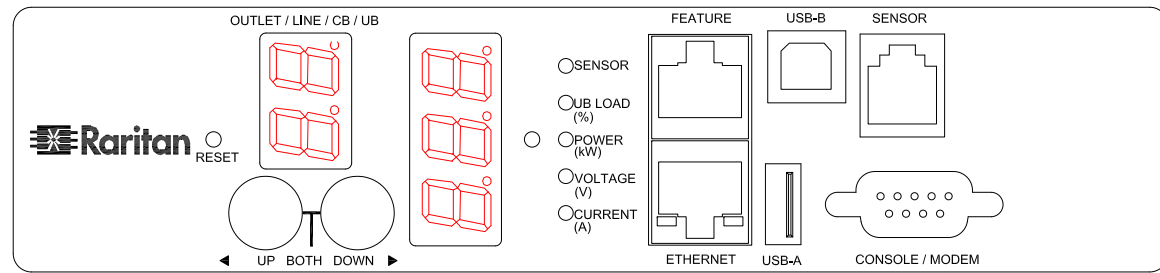

VIEW A

NOTES:
1.ALL DIMENSIONS ARE MILLIMETERS[INCHES].

DRAWN : EVA LIN   Apr. 01,2013
ENGINEER: Kenny_C   Apr. 01,2013
APPROVED: Tom_H   Apr. 01,2013

DO NOT SCALE DRAWING
SHEET 1 OF 1

THIS DRAWING AND SPECIFICATIONS HEREIN ARE THE PROPERTY OF RARITAN, INC. AND SHALL NOT BE COPIED, REPRODUCED OR USED, IN WHOLE OR IN PART, AS THE BASIS FOR THE MANUFACTURE OR SALE OF ITEMS WITHOUT WRITTEN PERMISSION FROM RARITAN, INC. THIS DRAWING IS BASED UPON LATEST AVAILABLE INFORMATION AND IS SUBJECT TO CHANGE WITHOUT NOTICE.

TITLE:
iPDU Zero U,
Single Phase, 32A/200-240V,
Plug Type: 32A Cord
Outlet Type: (20)IEC320 C13 & (4)IEC320 C19.

DWG NO.
MPX2-5493N & MPX2-4493N

REV.
A