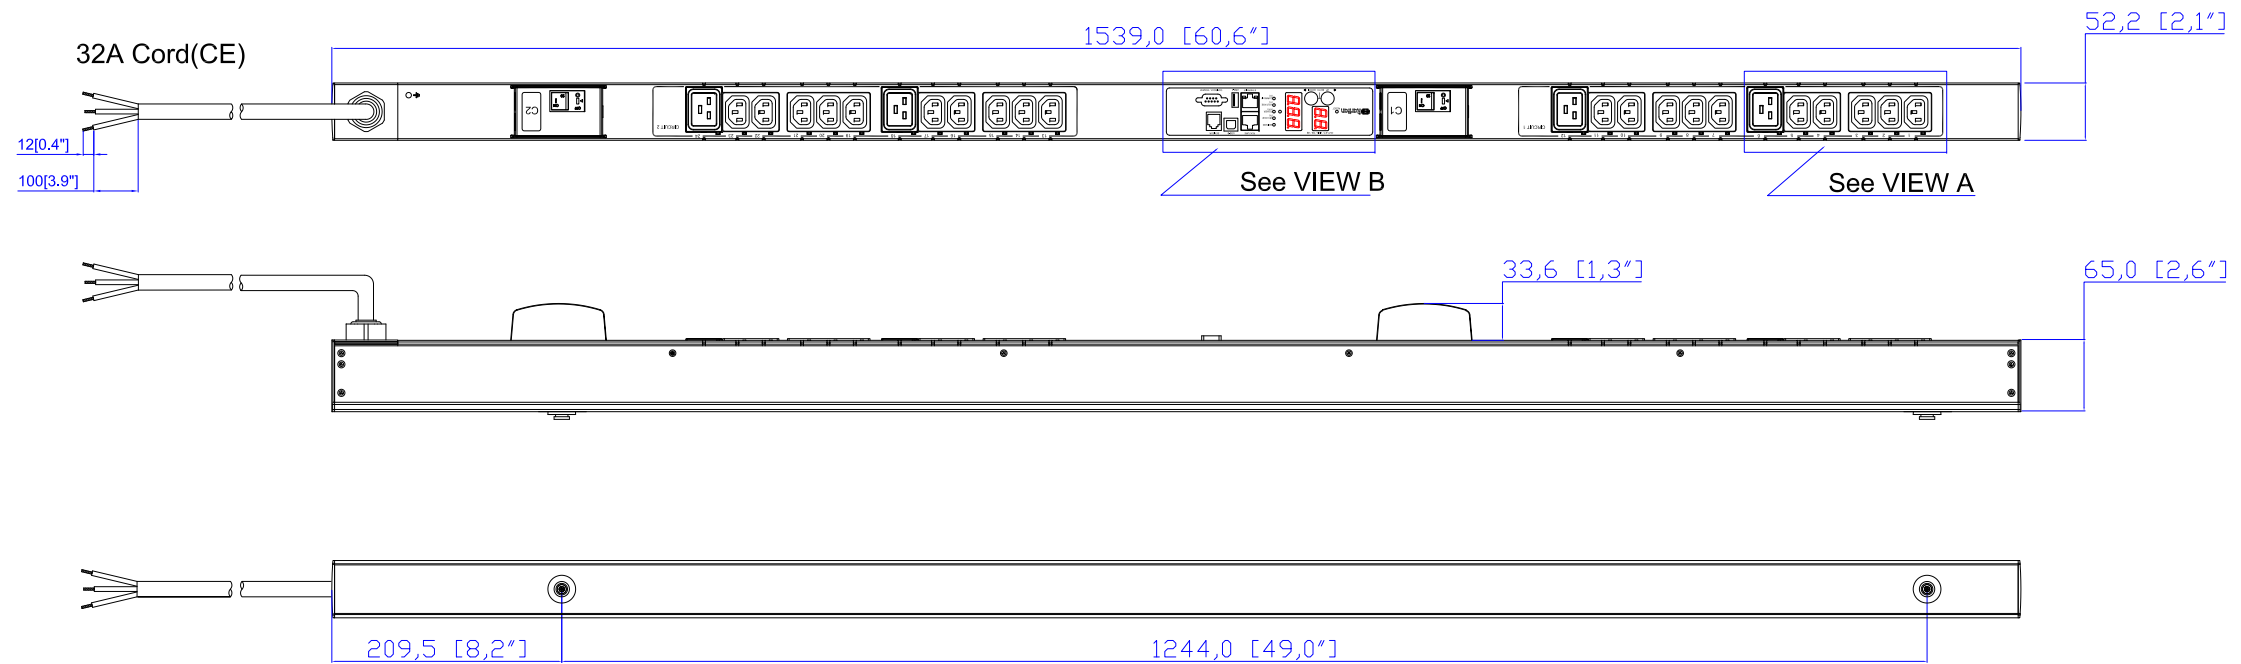

VIEW A

VIEW B

NOTES:
1.ALL DIMENSIONS ARE MILLIMETERS[INCHES].

DRAWN : EVA LIN Apr. 01,2013
ENGINEER: Kenny_C Apr. 01,2013
APPROVED: Tom_H Apr. 01,2013

DO NOT SCALE DRAWING
SHEET 1 OF 1

THIS DRAWING AND SPECIFICATIONS HEREIN ARE THE PROPERTY OF RARITAN, INC. AND SHALL NOT BE COPIED, REPRODUCED OR USED, IN WHOLE OR IN PART, AS THE BASIS FOR THE MANUFACTURE OR SALE OF ITEMS WITHOUT WRITTEN PERMISSION FROM RARITAN, INC. THIS DRAWING IS BASED UPON LATEST AVAILABLE INFORMATION AND IS SUBJECT TO CHANGE WITHOUT NOTICE.

TITLE:
iPDU Zero U,
Single Phase, 32A/200-240V,
Plug Type: 32A Cord
Outlet Type: (20)IEC320 C13 & (4)IEC320 C19.

DWG NO.
MPX2-5493N & MPX2-4493N

REV.
A