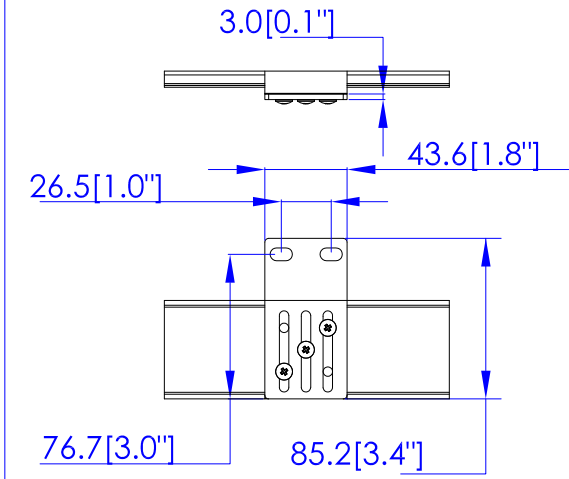

NEMA L6-30P

VIEW A

VIEW B

Option 1.

Option 2.

Option 3.

VIEW C

VIEW D

NOTES:  
1. ALL DIMENSIONS ARE MILLIMETERS [INCHES].

DO NOT SCALE DRAWING  
SHEET 1 OF 1

THIS DRAWING AND SPECIFICATIONS HEREIN ARE THE PROPERTY OF RARITAN, Inc. AND SHALL NOT BE COPIED, REPRODUCED OR USED, IN WHOLE OR IN PART, AS THE BASIS FOR THE MANUFACTURE OR SALE OF ITEMS WITHOUT WRITTEN PERMISSION FROM RARITAN, Inc. THIS DRAWING IS BASED UPON LATEST AVAILABLE INFORMATION AND IS SUBJECT TO CHANGE WITHOUT NOTICE.

TITLE: iPDU Zero U  
Single Phase, 24A/200-240V  
Plug Type: NEMA L6-30P  
Outlet Type: (24) Locking C13

Drawing Maker:	EVA LIN	Oct.05,2015
Design Engineer:	Siang_H	Oct.05,2015
Approver:	Tom_H	Oct.05,2015