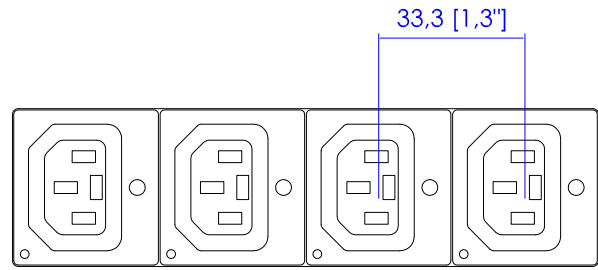

NEMA L6-30P

VIEW A

VIEW B

Option 1.

Option 2.

Option 3.

VIEW C

VIEW D

NOTES:  
1. ALL DIMENSIONS ARE MILLIMETERS [INCHES].

DO NOT SCALE DRAWING  
SHEET 1 OF 1

THIS DRAWING AND SPECIFICATIONS HEREIN ARE THE PROPERTY OF RARITAN, Inc. AND SHALL NOT BE COPIED, REPRODUCED OR USED, IN WHOLE OR IN PART, AS THE BASIS FOR THE MANUFACTURE OR SALE OF ITEMS WITHOUT WRITTEN PERMISSION FROM RARITAN, Inc. THIS DRAWING IS BASED UPON LATEST AVAILABLE INFORMATION AND IS SUBJECT TO CHANGE WITHOUT NOTICE.

TITLE: iPDU Zero U  
Single Phase, 24A/200-240V  
Plug Type: NEMA L6-30P  
Outlet Type: (24) Locking C13

Drawing Maker:	EVA LIN	Oct.05,2015
Design Engineer:	Siang_H	Oct.05,2015
Approver:	Tom_H	Oct.05,2015