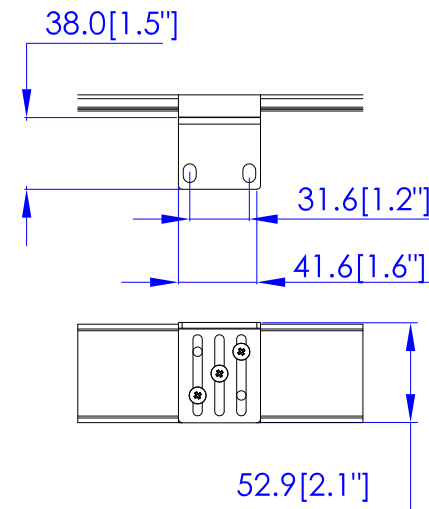

NEMA L6-30P

VIEW A

VIEW B

Option 1.

Option 2.

Option 3.

VIEW C

VIEW D

NOTES:  
1. ALL DIMENSIONS ARE MILLIMETERS [INCHES].

DO NOT SCALE DRAWING  
SHEET 1 OF 1

THIS DRAWING AND SPECIFICATIONS HEREIN ARE THE PROPERTY OF RARITAN, Inc. AND SHALL NOT BE COPIED, REPRODUCED OR USED, IN WHOLE OR IN PART, AS THE BASIS FOR THE MANUFACTURE OR SALE OF ITEMS WITHOUT WRITTEN PERMISSION FROM RARITAN, Inc. THIS DRAWING IS BASED UPON LATEST AVAILABLE INFORMATION AND IS SUBJECT TO CHANGE WITHOUT NOTICE.

TITLE: iPDU Zero U  
Single Phase, 24A/200-240V  
Plug Type: NEMA L6-30P  
Outlet Type: (24) Locking C13

Drawing Maker:	EVA LIN	Oct.05,2015
Design Engineer:	Siang_H	Oct.05,2015
Approver:	Tom_H	Oct.05,2015