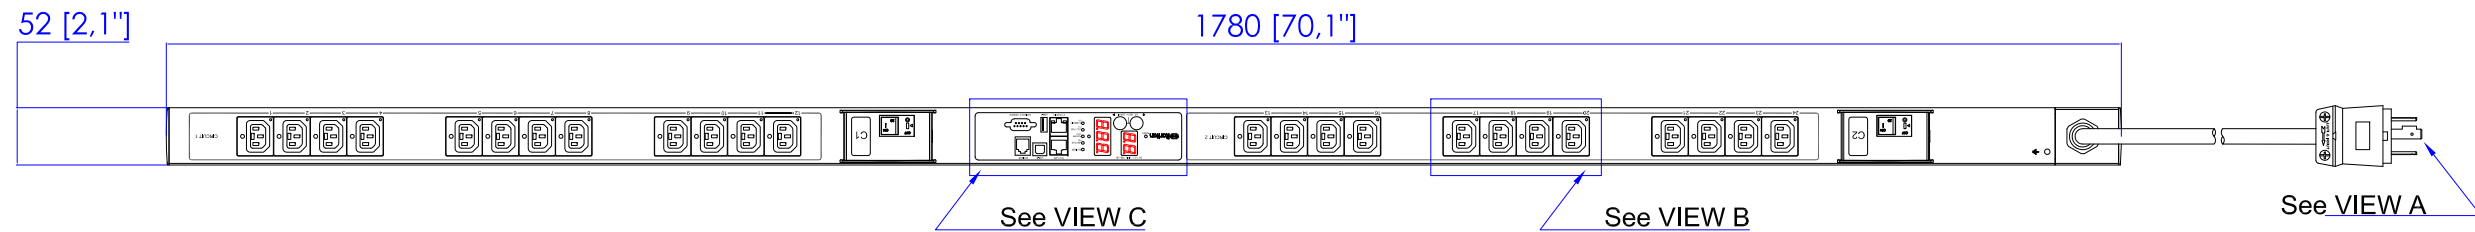

NEMA L6-30P

VIEW A

VIEW B

Option 1.

Option 2.

Option 3.

VIEW C

VIEW D

NOTES:  
1. ALL DIMENSIONS ARE MILLIMETERS [INCHES].

DO NOT SCALE DRAWING  
SHEET 1 OF 1

THIS DRAWING AND SPECIFICATIONS HEREIN ARE THE PROPERTY OF RARITAN, Inc. AND SHALL NOT BE COPIED, REPRODUCED OR USED, IN WHOLE OR IN PART, AS THE BASIS FOR THE MANUFACTURE OR SALE OF ITEMS WITHOUT WRITTEN PERMISSION FROM RARITAN, Inc. THIS DRAWING IS BASED UPON LATEST AVAILABLE INFORMATION AND IS SUBJECT TO CHANGE WITHOUT NOTICE.

TITLE: iPDU Zero U  
Single Phase, 24A/200-240V  
Plug Type: NEMA L6-30P  
Outlet Type: (24) Locking C13

Drawing Maker:	EVA LIN	Oct.05,2015
Design Engineer:	Siang_H	Oct.05,2015
Approver:	Tom_H	Oct.05,2015