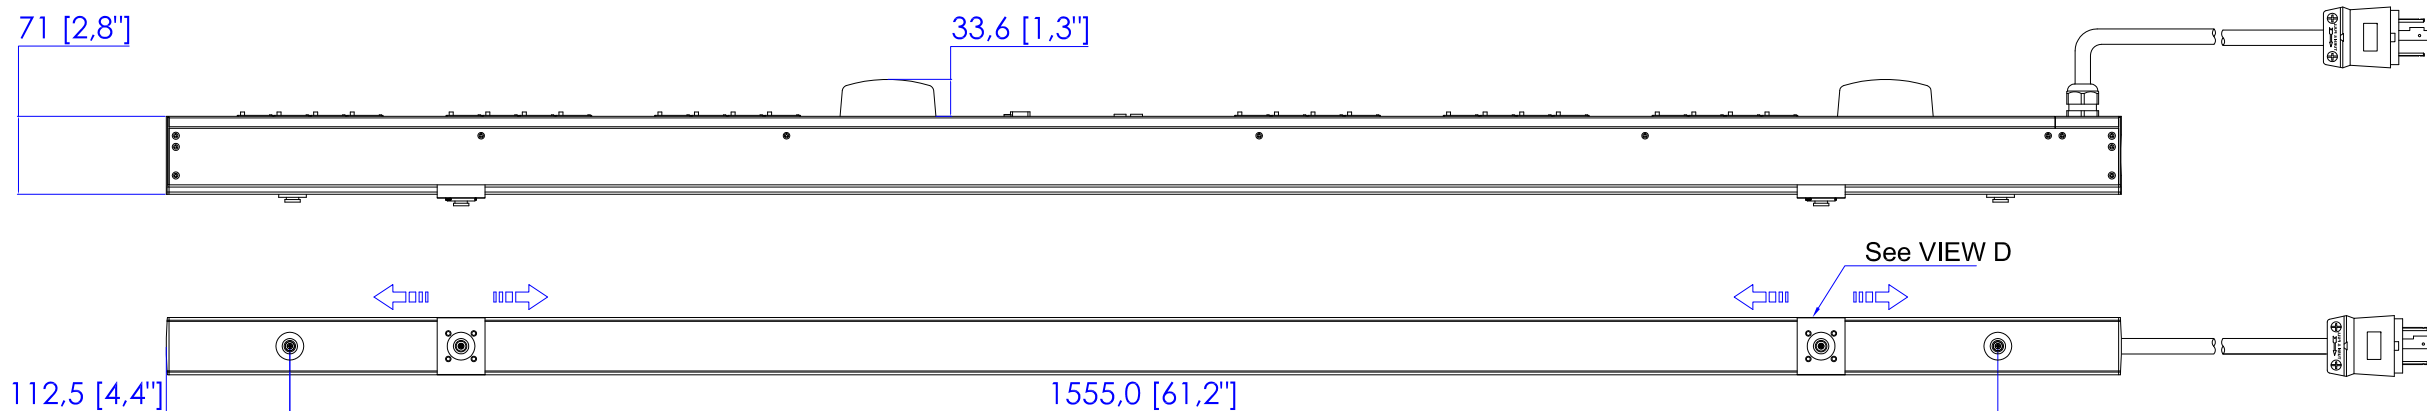

NEMA L6-30P

VIEW A

VIEW B

Option 1.

Option 2.

Option 3.

VIEW C

VIEW D

NOTES:  
1. ALL DIMENSIONS ARE MILLIMETERS [INCHES].

DO NOT SCALE DRAWING  
SHEET 1 OF 1

THIS DRAWING AND SPECIFICATIONS HEREIN ARE THE PROPERTY OF RARITAN, Inc. AND SHALL NOT BE COPIED, REPRODUCED OR USED, IN WHOLE OR IN PART, AS THE BASIS FOR THE MANUFACTURE OR SALE OF ITEMS WITHOUT WRITTEN PERMISSION FROM RARITAN, Inc. THIS DRAWING IS BASED UPON LATEST AVAILABLE INFORMATION AND IS SUBJECT TO CHANGE WITHOUT NOTICE.

TITLE: iPDU Zero U  
Single Phase, 24A/200-240V  
Plug Type: NEMA L6-30P  
Outlet Type: (24) Locking C13

Drawing Maker:	EVA LIN	Oct.05,2015
Design Engineer:	Siang_H	Oct.05,2015
Approver:	Tom_H	Oct.05,2015