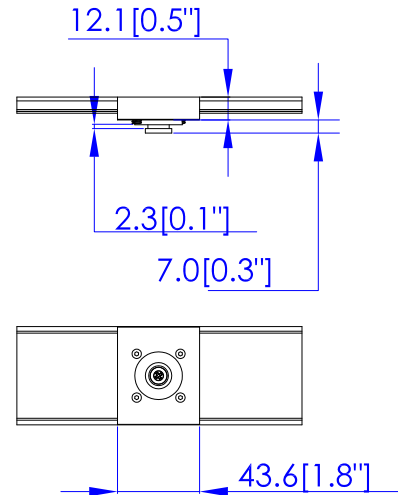

NEMA L6-30P

VIEW A

VIEW B

Option 1.

Option 2.

Option 3.

VIEW C

VIEW D

NOTES:  
1. ALL DIMENSIONS ARE MILLIMETERS [INCHES].

DO NOT SCALE DRAWING  
SHEET 1 OF 1

THIS DRAWING AND SPECIFICATIONS HEREIN ARE THE PROPERTY OF RARITAN, Inc. AND SHALL NOT BE COPIED, REPRODUCED OR USED, IN WHOLE OR IN PART, AS THE BASIS FOR THE MANUFACTURE OR SALE OF ITEMS WITHOUT WRITTEN PERMISSION FROM RARITAN, Inc. THIS DRAWING IS BASED UPON LATEST AVAILABLE INFORMATION AND IS SUBJECT TO CHANGE WITHOUT NOTICE.

TITLE: iPDU Zero U  
Single Phase, 24A/200-240V  
Plug Type: NEMA L6-30P  
Outlet Type: (24) Locking C13

Drawing Maker:	EVA LIN	Oct.05,2015
Design Engineer:	Siang_H	Oct.05,2015
Approver:	Tom_H	Oct.05,2015