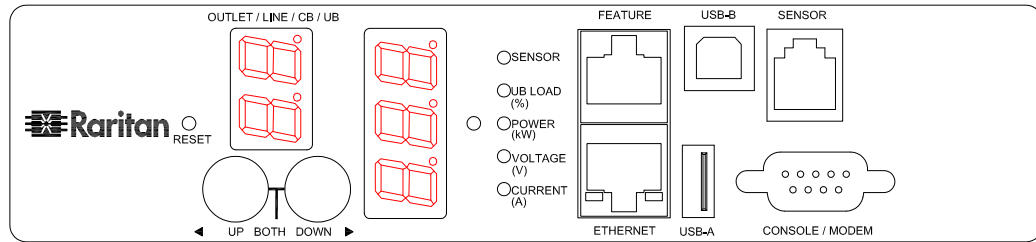

NEMA L6-30P

VIEW A

VIEW B

Option 1.

Option 2.

Option 3.

VIEW C

VIEW D

TITLE: iPDU Zero U  
Single Phase, 24A/200-240V  
Plug Type: NEMA L6-30P  
Outlet Type: (24) Locking C13

Drawing Maker:	EVA LIN	Oct.05,2015
Design Engineer:	Siang_H	Oct.05,2015
Approver:	Tom_H	Oct.05,2015