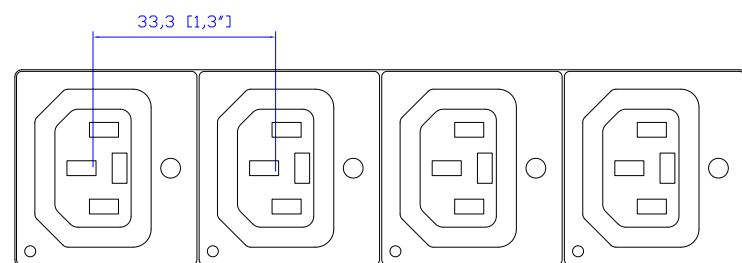

NEMA L6-30P

VIEW A

VIEW B

VIEW C

NOTES:
1.ALL DIMENSIONS ARE MILLIMETERS[INCHES].

PROJECTION
THIRD ANGLE

DO NOT SCALE DRAWING
SHEET 1 OF 1

THIS DRAWING AND SPECIFICATIONS HEREIN ARE THE PROPERTY OF RARITAN, INC. AND SHALL NOT BE COPIED, REPRODUCED OR USED, IN WHOLE OR IN PART, AS THE BASIS FOR THE MANUFACTURE OR SALE OF ITEMS WITHOUT WRITTEN PERMISSION FROM RARITAN, INC. THIS DRAWING IS BASED UPON LATEST AVAILABLE INFORMATION AND IS SUBJECT TO CHANGE WITHOUT NOTICE.

TITLE:
iPDU Zero U,
Single phase 24A / 200V-240V
Plug Type: NEMA L6-30P
Outlet Type: (24) Locking IEC320 C13

DRAWN :	EVA LIN	July 13,2012
ENGINEER:	Siang_H	July 13,2012
APPROVED:	Tom_H	July 13,2012

DWG NO.
MPX2-4496U-E2 & MPX2-5496U-E2