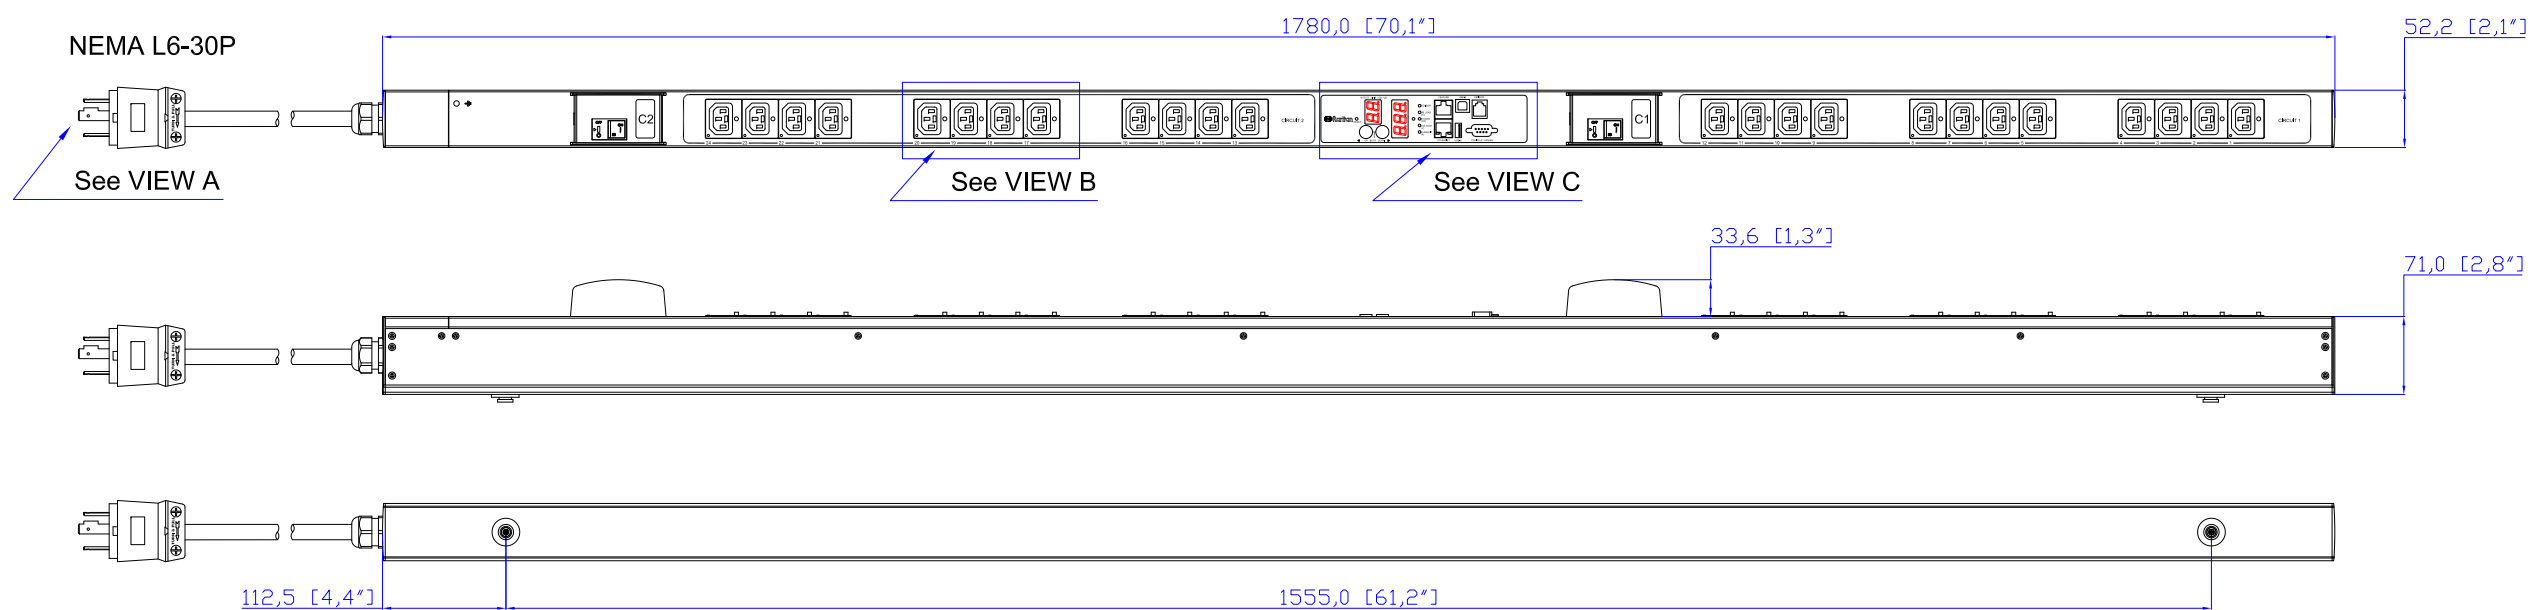

NEMA L6-30P

VIEW A

VIEW B

VIEW C

NOTES:
1.ALL DIMENSIONS ARE MILLIMETERS[INCHES].

PROJECTION
THIRD ANGLE

DO NOT SCALE DRAWING
SHEET 1 OF 1

THIS DRAWING AND SPECIFICATIONS HEREIN ARE THE PROPERTY OF RARITAN, INC. AND SHALL NOT BE COPIED, REPRODUCED OR USED, IN WHOLE OR IN PART, AS THE BASIS FOR THE MANUFACTURE OR SALE OF ITEMS WITHOUT WRITTEN PERMISSION FROM RARITAN, INC. THIS DRAWING IS BASED UPON LATEST AVAILABLE INFORMATION AND IS SUBJECT TO CHANGE WITHOUT NOTICE.

TITLE:
iPDU Zero U,
Single phase 24A / 200V-240V
Plug Type: NEMA L6-30P
Outlet Type: (24) Locking IEC320 C13

DRAWN :	EVA LIN	July 13,2012
ENGINEER:	Siang_H	July 13,2012
APPROVED:	Tom_H	July 13,2012

DWG NO.
MPX2-4496U-E2 & MPX2-5496U-E2