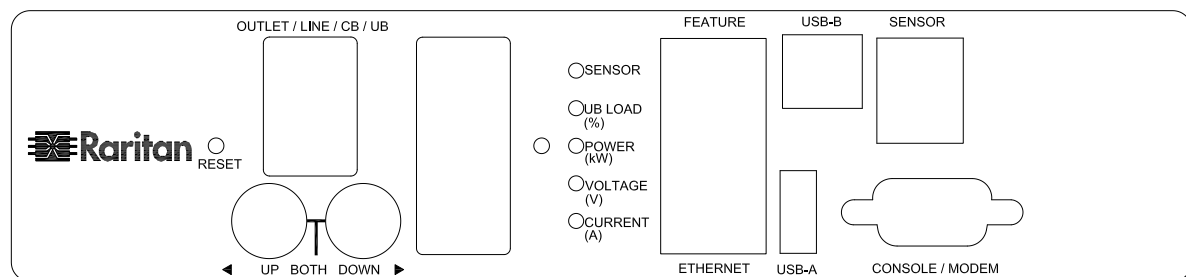

NEMA L6-30P

VIEW A

VIEW B

VIEW C

NOTES:
1.ALL DIMENSIONS ARE MILLIMETERS[INCHES].

PROJECTION
THIRD ANGLE

DO NOT SCALE DRAWING
SHEET 1 OF 1

THIS DRAWING AND SPECIFICATIONS HEREIN ARE THE PROPERTY OF RARITAN, INC. AND SHALL NOT BE COPIED, REPRODUCED OR USED, IN WHOLE OR IN PART, AS THE BASIS FOR THE MANUFACTURE OR SALE OF ITEMS WITHOUT WRITTEN PERMISSION FROM RARITAN, INC. THIS DRAWING IS BASED UPON LATEST AVAILABLE INFORMATION AND IS SUBJECT TO CHANGE WITHOUT NOTICE.

TITLE:
iPDU Zero U,
Single phase 24A / 200V-240V
Plug Type: NEMA L6-30P
Outlet Type: (24) Locking IEC320 C13

DRAWN :	EVA LIN	July 13,2012
ENGINEER:	Siang_H	July 13,2012
APPROVED:	Tom_H	July 13,2012

DWG NO.
MPX2-4496U-E2 & MPX2-5496U-E2