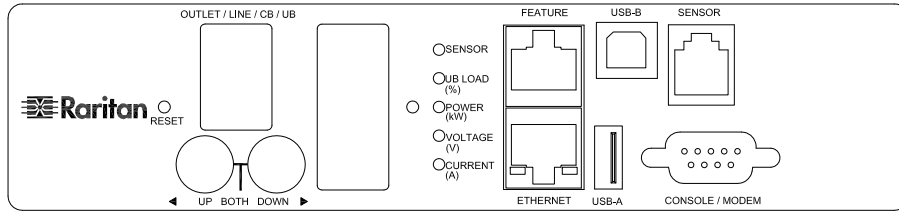

NEMA L6-30P

VIEW A

VIEW B

VIEW C

NOTES:

1. ALL DIMENSIONS ARE MILLIMETERS [INCHES].

 Raritan www.raritan.com		 PROJECTION THIRD ANGLE	DO NOT SCALE DRAWING	TITLE: iPDU Zero U Single Phase, 24 A/200V-240V Plug Type: NEMA L6-30P Outlet Type: (24) IEC320 C13
			SHEET 1 OF 1	
DRAWN : Eva Lin	Sep. 04 .2014	THIS DRAWING AND SPECIFICATIONS HEREIN ARE THE PROPERTY OF RARITAN, Inc. AND SHALL NOT BE COPIED, REPRODUCED OR USED, IN WHOLE OR IN PART, AS THE BASIS FOR THE MANUFACTURE OR SALE OF ITEMS WITHOUT WRITTEN PERMISSION FROM RARITAN, Inc. THIS DRAWING IS BASED UPON LATEST AVAILABLE INFORMATION AND IS SUBJECT TO CHANGE WITHOUT NOTICE.		
ENGINEER: Sam Liu	Sep. 04 .2014			
APPROVED: Tom Hsueh	Sep. 04 .2014			

PROJECTION
THIRD ANGLE

DO NOT SCALE DRAWING

SHEET 1 OF 1

TITLE: iPDU Zero U
Single Phase, 24 A/200V-240V
Plug Type: NEMA L6-30P
Outlet Type: (24) IEC320 C13

DWG NO. **MPX2-5496U & MPX2-4496U** REV. **0A**