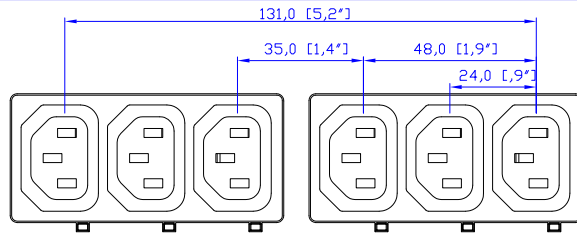

NEMA L6-30P

VIEW A

VIEW B

VIEW C

NOTES:

1. ALL DIMENSIONS ARE MILLIMETERS [INCHES].

 Raritan www.raritan.com		 PROJECTION THIRD ANGLE	DO NOT SCALE DRAWING	TITLE: iPDU Zero U Single Phase, 24 A/200V-240V Plug Type: NEMA L6-30P Outlet Type: (24) IEC320 C13
			SHEET 1 OF 1	
DRAWN : Eva Lin	Sep. 04 .2014	THIS DRAWING AND SPECIFICATIONS HEREIN ARE THE PROPERTY OF RARITAN, Inc. AND SHALL NOT BE COPIED, REPRODUCED OR USED, IN WHOLE OR IN PART, AS THE BASIS FOR THE MANUFACTURE OR SALE OF ITEMS WITHOUT WRITTEN PERMISSION FROM RARITAN, Inc. THIS DRAWING IS BASED UPON LATEST AVAILABLE INFORMATION AND IS SUBJECT TO CHANGE WITHOUT NOTICE.		
ENGINEER: Sam Liu	Sep. 04 .2014			
APPROVED: Tom Hsueh	Sep. 04 .2014			

PROJECTION
THIRD ANGLE

DO NOT SCALE DRAWING

SHEET 1 OF 1

TITLE: iPDU Zero U
Single Phase, 24 A/200V-240V
Plug Type: NEMA L6-30P
Outlet Type: (24) IEC320 C13

DWG NO. **MPX2-5496U & MPX2-4496U** REV. **0A**