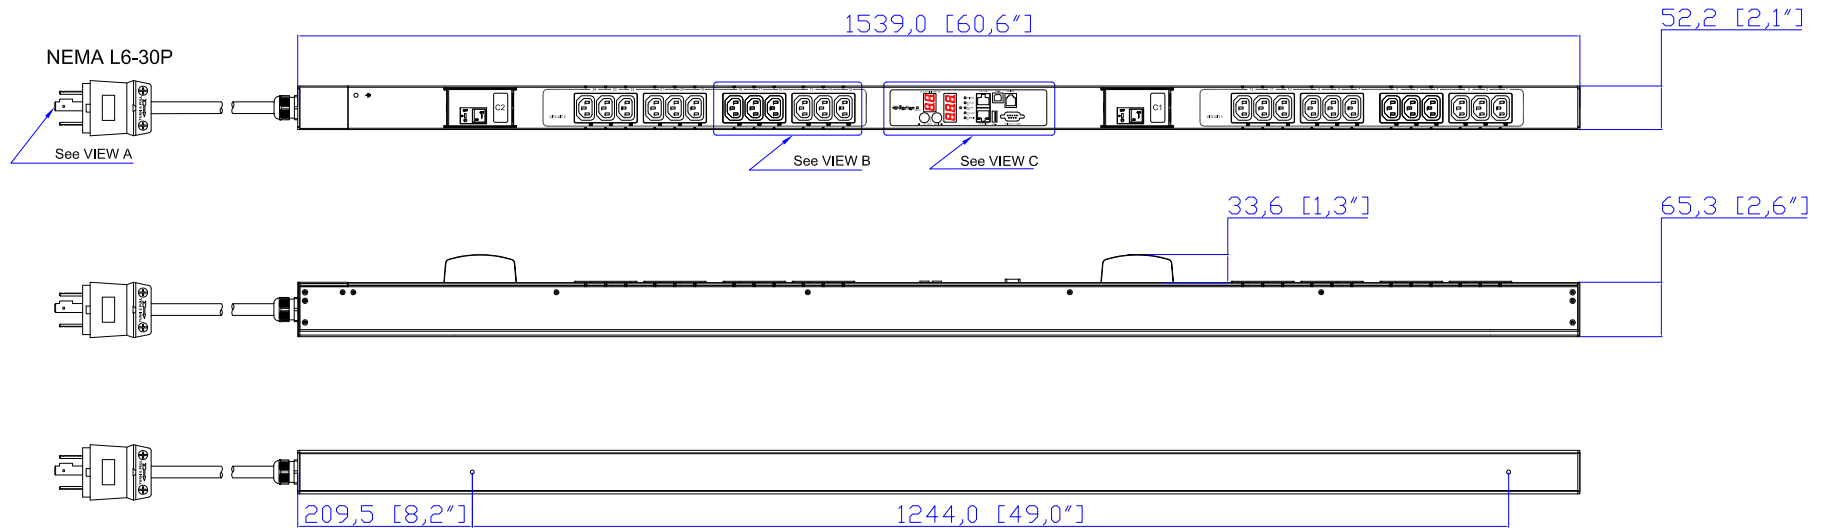

NEMA L6-30P

VIEW A

VIEW B

VIEW C

NOTES:

1. ALL DIMENSIONS ARE MILLIMETERS [INCHES].

 Raritan www.raritan.com		 PROJECTION THIRD ANGLE	DO NOT SCALE DRAWING	TITLE: iPDU Zero U Single Phase, 24 A/200V-240V Plug Type: NEMA L6-30P Outlet Type: (24) IEC320 C13
			SHEET 1 OF 1	
DRAWN : Eva Lin	Sep. 04 .2014	THIS DRAWING AND SPECIFICATIONS HEREIN ARE THE PROPERTY OF RARITAN, Inc. AND SHALL NOT BE COPIED, REPRODUCED OR USED, IN WHOLE OR IN PART, AS THE BASIS FOR THE MANUFACTURE OR SALE OF ITEMS WITHOUT WRITTEN PERMISSION FROM RARITAN, Inc. THIS DRAWING IS BASED UPON LATEST AVAILABLE INFORMATION AND IS SUBJECT TO CHANGE WITHOUT NOTICE.		
ENGINEER: Sam Liu	Sep. 04 .2014			
APPROVED: Tom Hsueh	Sep. 04 .2014			

PROJECTION
THIRD ANGLE

DO NOT SCALE DRAWING

SHEET 1 OF 1

TITLE: iPDU Zero U
Single Phase, 24 A/200V-240V
Plug Type: NEMA L6-30P
Outlet Type: (24) IEC320 C13

DWG NO. **MPX2-5496U & MPX2-4496U** REV. **0A**