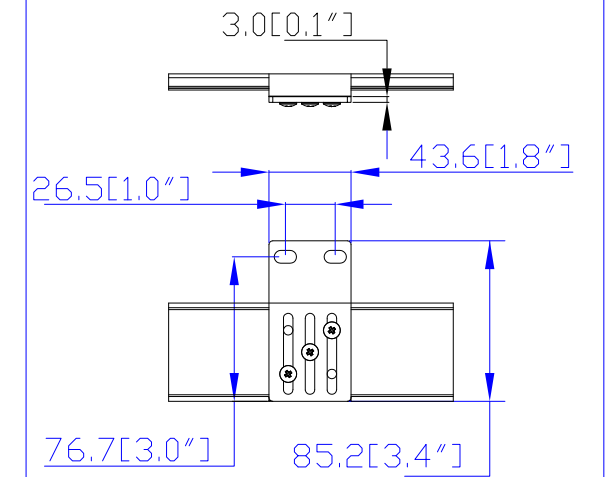

NEMA L6-30P

VIEW A

VIEW B

VIEW C

Option 1.

Option 2.

Option 3.

VIEW D

NOTES:

1. ALL DIMENSIONS ARE MILLIMETERS [INCHES].

DRAWN : EVA LIN Sep.06, 2013  
 ENGINEER: Siang\_H Sep.06, 2013  
 APPROVED: Tom\_H Sep.06, 2013

DO NOT SCALE DRAWING

SHEET 1 OF 1

THIS DRAWING AND SPECIFICATIONS HEREIN ARE THE PROPERTY OF RARITAN, INC. AND SHALL NOT BE COPIED, REPRODUCED OR USED, IN WHOLE OR IN PART, AS THE BASIS FOR THE MANUFACTURE OR SALE OF ITEMS WITHOUT WRITTEN PERMISSION FROM RARITAN, INC. THIS DRAWING IS BASED UPON LATEST AVAILABLE INFORMATION AND IS SUBJECT TO CHANGE WITHOUT NOTICE.

TITLE:

iPDU Zero U,  
 Single Phase, 24A/200V-240V,  
 Plug Type:NEMA L6-30P ,  
 OutputType: (20IEC320 C13,(4)IEC320 C19

DWG NO.

MPX2-4497U-G1

REV.

A