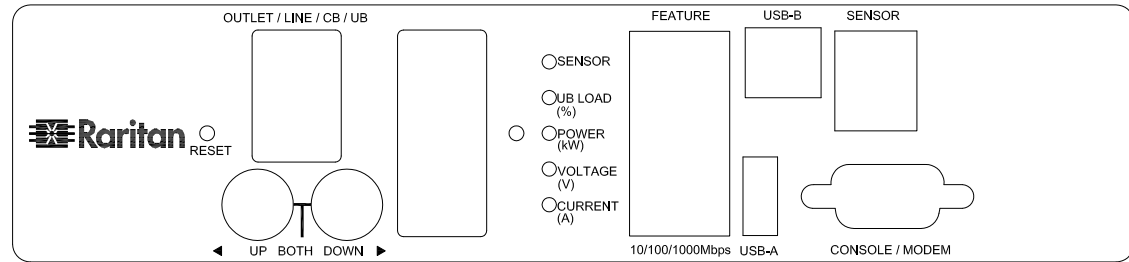

NEMA L6-30P

VIEW A

VIEW B

VIEW C

Option 1.

Option 2.

Option 3.

VIEW D

TITLE:

iPDU Zero U,  
 Single Phase, 24A/200V-240V,  
 Plug Type:NEMA L6-30P ,  
 OutputType: (20IEC320 C13,(4)IEC320 C19

DWG NO.

MPX2-4497U-G1

REV.

A