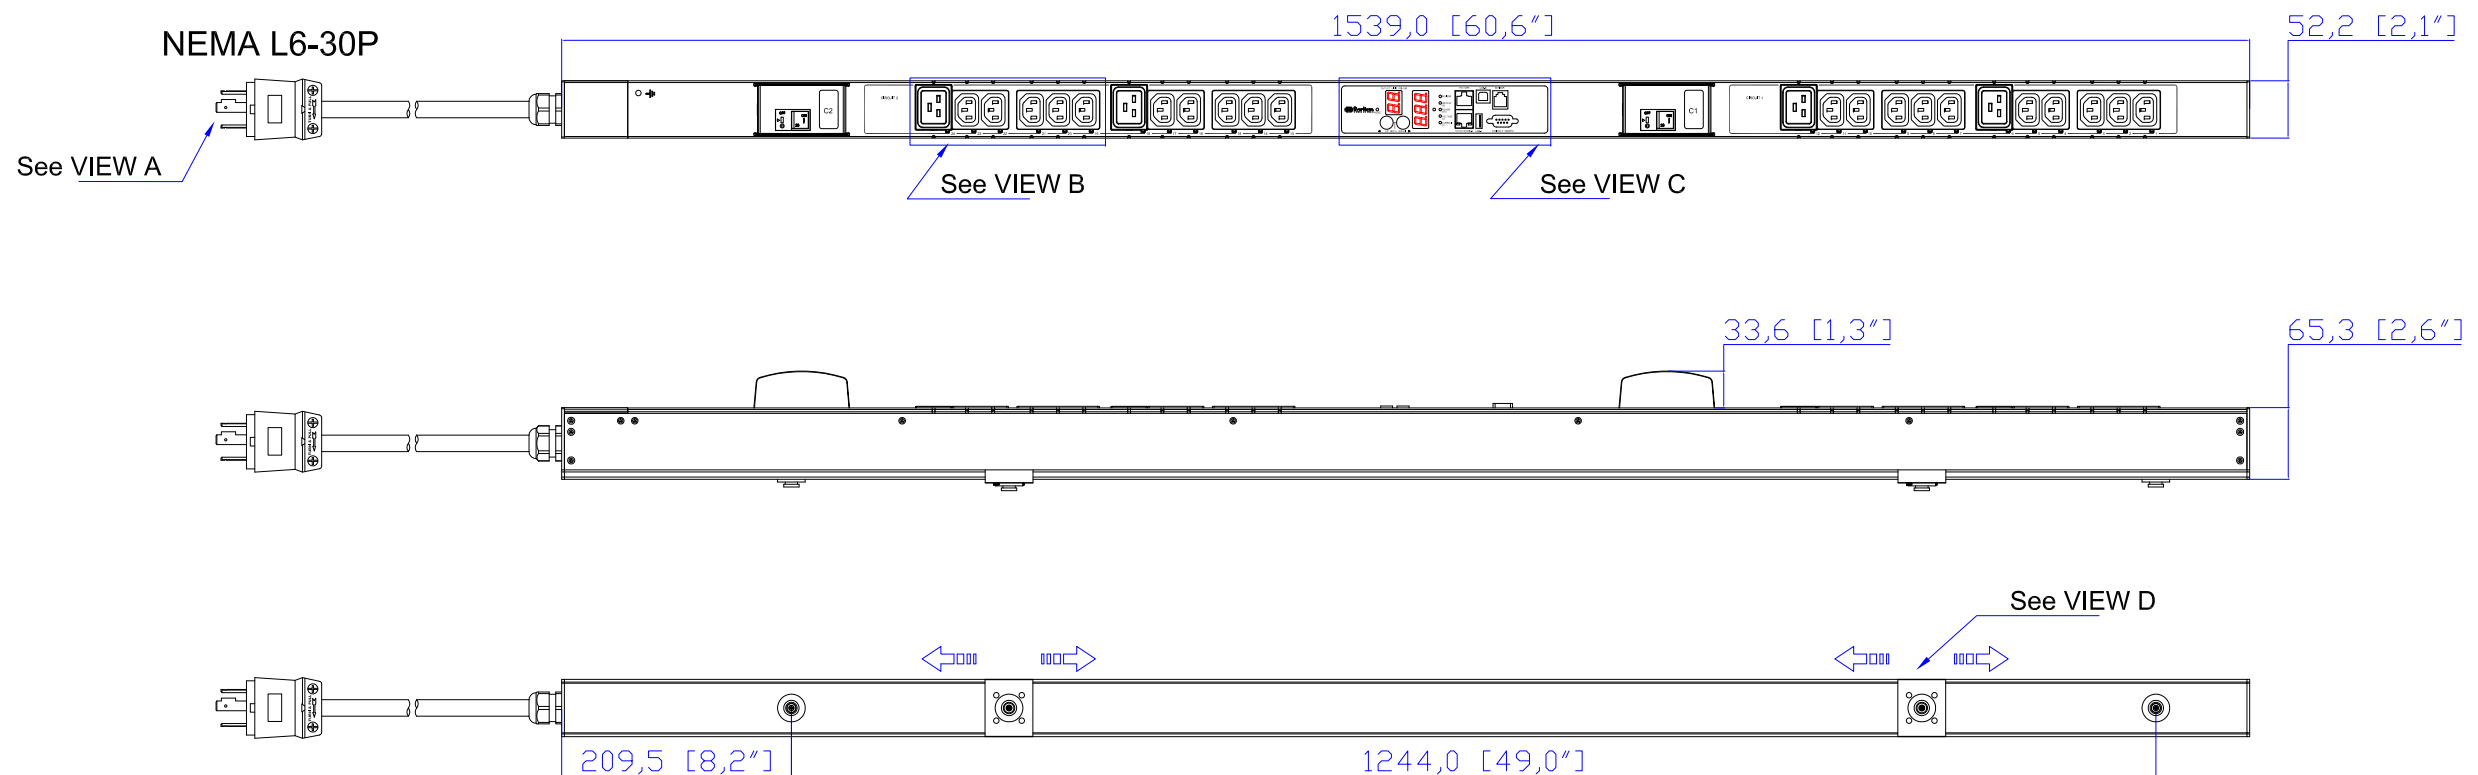

NEMA L6-30P

VIEW A

VIEW B

VIEW C

Option 1.

Option 2.

Option 3.

VIEW D

NOTES:

1. ALL DIMENSIONS ARE MILLIMETERS [INCHES].

DRAWN : EVA LIN Sep.06, 2013  
 ENGINEER: Siang\_H Sep.06, 2013  
 APPROVED: Tom\_H Sep.06, 2013

DO NOT SCALE DRAWING

SHEET 1 OF 1

THIS DRAWING AND SPECIFICATIONS HEREIN ARE THE PROPERTY OF RARITAN, INC. AND SHALL NOT BE COPIED, REPRODUCED OR USED, IN WHOLE OR IN PART, AS THE BASIS FOR THE MANUFACTURE OR SALE OF ITEMS WITHOUT WRITTEN PERMISSION FROM RARITAN, INC. THIS DRAWING IS BASED UPON LATEST AVAILABLE INFORMATION AND IS SUBJECT TO CHANGE WITHOUT NOTICE.

TITLE:

iPDU Zero U,  
 Single Phase, 24A/200V-240V,  
 Plug Type:NEMA L6-30P ,  
 OutputType: (20IEC320 C13,(4)IEC320 C19

DWG NO.

MPX2-4497U-G1

REV.

A