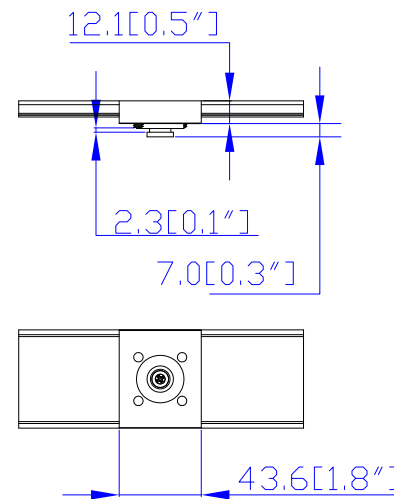

NEMA L6-30P

VIEW A

VIEW B

VIEW C

Option 1.

Option 2.

Option 3.

VIEW D

NOTES:

1. ALL DIMENSIONS ARE MILLIMETERS [INCHES].

DRAWN : EVA LIN Sep.06, 2013  
 ENGINEER: Siang\_H Sep.06, 2013  
 APPROVED: Tom\_H Sep.06, 2013

DO NOT SCALE DRAWING

SHEET 1 OF 1

THIS DRAWING AND SPECIFICATIONS HEREIN ARE THE PROPERTY OF RARITAN, INC. AND SHALL NOT BE COPIED, REPRODUCED OR USED, IN WHOLE OR IN PART, AS THE BASIS FOR THE MANUFACTURE OR SALE OF ITEMS WITHOUT WRITTEN PERMISSION FROM RARITAN, INC. THIS DRAWING IS BASED UPON LATEST AVAILABLE INFORMATION AND IS SUBJECT TO CHANGE WITHOUT NOTICE.

TITLE:

iPDU Zero U,  
 Single Phase, 24A/200V-240V,  
 Plug Type:NEMA L6-30P ,  
 OutputType: (20IEC320 C13,(4)IEC320 C19

DWG NO.

MPX2-4497U-G1

REV.

A