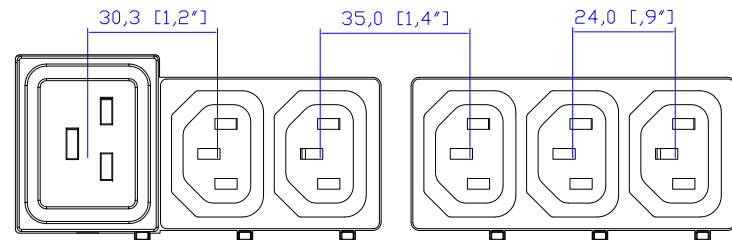

NEMA L6-30P

VIEW A

VIEW B

VIEW C

Option 1.

Option 2.

Option 3.

VIEW D

NOTES:

1. ALL DIMENSIONS ARE MILLIMETERS [INCHES].

DRAWN : EVA LIN Sep.06, 2013  
 ENGINEER: Siang\_H Sep.06, 2013  
 APPROVED: Tom\_H Sep.06, 2013

DO NOT SCALE DRAWING

SHEET 1 OF 1

THIS DRAWING AND SPECIFICATIONS HEREIN ARE THE PROPERTY OF RARITAN, INC. AND SHALL NOT BE COPIED, REPRODUCED OR USED, IN WHOLE OR IN PART, AS THE BASIS FOR THE MANUFACTURE OR SALE OF ITEMS WITHOUT WRITTEN PERMISSION FROM RARITAN, INC. THIS DRAWING IS BASED UPON LATEST AVAILABLE INFORMATION AND IS SUBJECT TO CHANGE WITHOUT NOTICE.

TITLE:

iPDU Zero U,  
 Single Phase, 24A/200V-240V,  
 Plug Type:NEMA L6-30P ,  
 OutputType: (20IEC320 C13,(4)IEC320 C19

DWG NO.

MPX2-4497U-G1

REV.

A