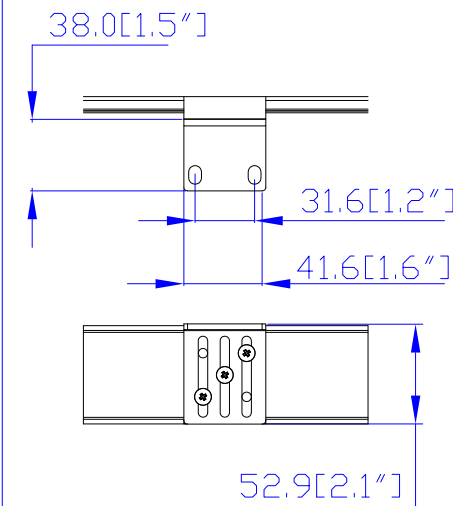

NEMA L6-30P

VIEW A

VIEW B

VIEW C

Option 1.

Option 2.

Option 3.

VIEW D

NOTES:

1. ALL DIMENSIONS ARE MILLIMETERS [INCHES].

DRAWN : EVA LIN Sep.06, 2013  
 ENGINEER: Siang\_H Sep.06, 2013  
 APPROVED: Tom\_H Sep.06, 2013

DO NOT SCALE DRAWING

SHEET 1 OF 1

THIS DRAWING AND SPECIFICATIONS HEREIN ARE THE PROPERTY OF RARITAN, INC. AND SHALL NOT BE COPIED, REPRODUCED OR USED, IN WHOLE OR IN PART, AS THE BASIS FOR THE MANUFACTURE OR SALE OF ITEMS WITHOUT WRITTEN PERMISSION FROM RARITAN, INC. THIS DRAWING IS BASED UPON LATEST AVAILABLE INFORMATION AND IS SUBJECT TO CHANGE WITHOUT NOTICE.

TITLE:

iPDU Zero U,  
 Single Phase, 24A/200V-240V,  
 Plug Type:NEMA L6-30P ,  
 OutputType: (20IEC320 C13,(4)IEC320 C19

DWG NO.

MPX2-4497U-G1

REV.

A