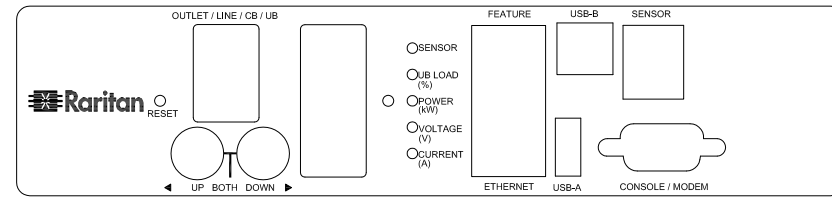

VIEW A

VIEW B

VIEW C

1. KST RNBS 5-5 or equivalent terminals for 10 AWG Wire
2. Inside diameter 5.3 mm & Outside diameter 8.9 mm terminal ring for M5 screw

See VIEW C

See VIEW B

See VIEW A

Knockout Size: 1.109" for 3/4 flexible steel conduit cable & fitting

TITLE:  
iPDU Zero U,  
Single Phase, 24A/200V-240V ,  
Plug Type:24A Terminal  
Outlet Type:(20)Locking C13,(4)Locking C19

DWG NO. **MPX2-4497YV-E2 & MPX2-5497YV-E2** REV. **A**