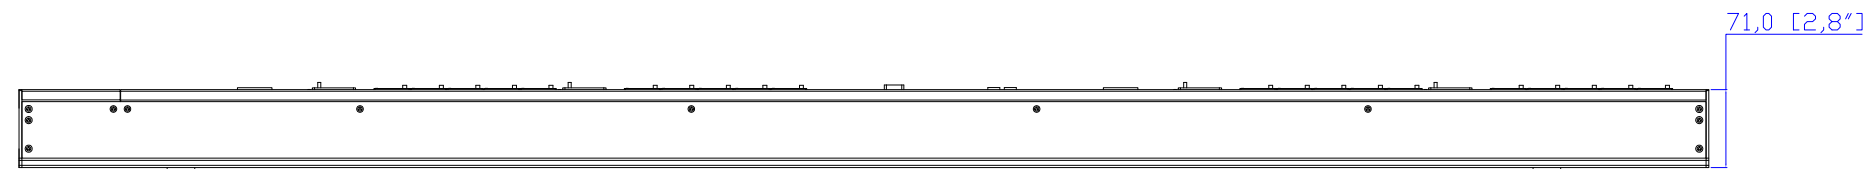

VIEW A

VIEW B

VIEW C

1. KST RNBS 5-5 or equivalent terminals for 10 AWG Wire
2. Inside diameter 5.3 mm & Outside diameter 8.9 mm terminal ring for M5 screw

See VIEW C

See VIEW B

See VIEW A

Knockout Size: 1.109" for 3/4 flexible steel conduit cable & fitting

NOTES:  
1.ALL DIMENSIONS ARE MILLIMETERS[INCHES].

DRAWN :	EVA LIN	Jan.14, 2014
ENGINEER:	Siang_H	Jan.14, 2014
APPROVED:	Tom_H	Jan.14, 2014

PROJECTION THIRD ANGLE  
DO NOT SCALE DRAWING  
SHEET 1 OF 1

THIS DRAWING AND SPECIFICATIONS HEREIN ARE THE PROPERTY OF RARITAN, INC. AND SHALL NOT BE COPIED, REPRODUCED OR USED, IN WHOLE OR IN PART, AS THE BASIS FOR THE MANUFACTURE OR SALE OF ITEMS WITHOUT WRITTEN PERMISSION FROM RARITAN, INC. THIS DRAWING IS BASED UPON LATEST AVAILABLE INFORMATION AND IS SUBJECT TO CHANGE WITHOUT NOTICE..

TITLE:  
iPDU Zero U,  
Single Phase, 24A/200V-240V ,  
Plug Type:24A Terminal  
Outlet Type:(20)Locking C13,(4)Locking C19

DWG NO. **MPX2-4497YV-E2 & MPX2-5497YV-E2** REV. **A**