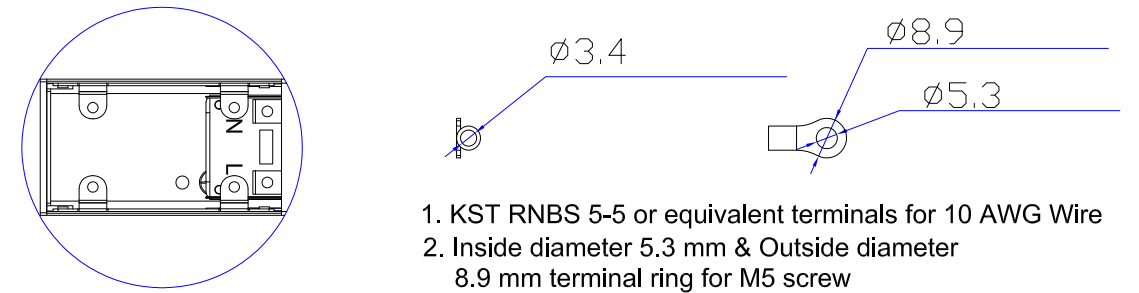

VIEW A

VIEW B

VIEW C

1. KST RNBS 5-5 or equivalent terminals for 10 AWG Wire
2. Inside diameter 5.3 mm & Outside diameter 8.9 mm terminal ring for M5 screw

See VIEW C

See VIEW B

See VIEW A

Knockout Size: 1.109" for 3/4 flexible steel conduit cable & fitting

NOTES:  
1.ALL DIMENSIONS ARE MILLIMETERS[INCHES].

DRAWN :	EVA LIN	Jan.14, 2014
ENGINEER:	Siang_H	Jan.14, 2014
APPROVED:	Tom_H	Jan.14, 2014

PROJECTION THIRD ANGLE  
DO NOT SCALE DRAWING  
SHEET 1 OF 1

THIS DRAWING AND SPECIFICATIONS HEREIN ARE THE PROPERTY OF RARITAN, INC. AND SHALL NOT BE COPIED, REPRODUCED OR USED, IN WHOLE OR IN PART, AS THE BASIS FOR THE MANUFACTURE OR SALE OF ITEMS WITHOUT WRITTEN PERMISSION FROM RARITAN, INC. THIS DRAWING IS BASED UPON LATEST AVAILABLE INFORMATION AND IS SUBJECT TO CHANGE WITHOUT NOTICE..

TITLE:  
iPDU Zero U,  
Single Phase, 24A/200V-240V ,  
Plug Type:24A Terminal  
Outlet Type:(20)Locking C13,(4)Locking C19

DWG NO. **MPX2-4497YV-E2 & MPX2-5497YV-E2** REV. **A**