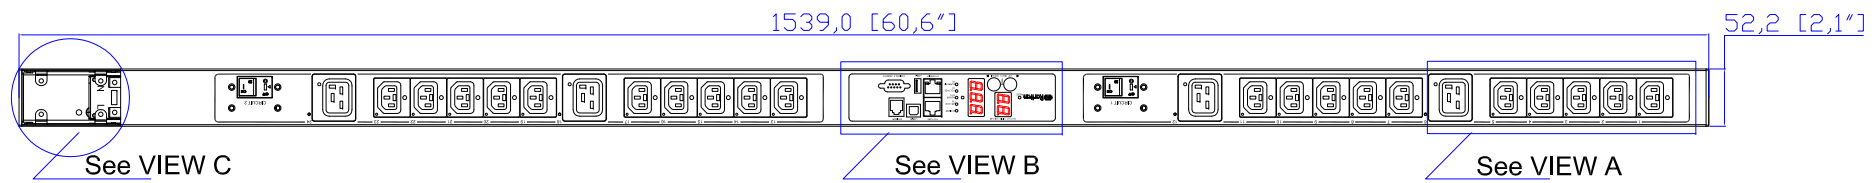

VIEW A

VIEW B

VIEW C

1. KST RNBS 5-5 or equivalent terminals for 10 AWG Wire
2. Inside diameter 5.3 mm & Outside diameter 8.9 mm terminal ring for M5 screw

See VIEW C

See VIEW B

See VIEW A

Knockout Size: 1.109" for 3/4 flexible steel conduit cable & fitting

NOTES:  
1.ALL DIMENSIONS ARE MILLIMETERS[INCHES].

DRAWN :	EVA LIN	Jan.14, 2014
ENGINEER:	Siang_H	Jan.14, 2014
APPROVED:	Tom_H	Jan.14, 2014

PROJECTION THIRD ANGLE  
DO NOT SCALE DRAWING  
SHEET 1 OF 1

THIS DRAWING AND SPECIFICATIONS HEREIN ARE THE PROPERTY OF RARITAN, INC. AND SHALL NOT BE COPIED, REPRODUCED OR USED, IN WHOLE OR IN PART, AS THE BASIS FOR THE MANUFACTURE OR SALE OF ITEMS WITHOUT WRITTEN PERMISSION FROM RARITAN, INC. THIS DRAWING IS BASED UPON LATEST AVAILABLE INFORMATION AND IS SUBJECT TO CHANGE WITHOUT NOTICE..

TITLE:  
iPDU Zero U,  
Single Phase, 24A/200V-240V ,  
Plug Type:24A Terminal  
Outlet Type:(20)Locking C13,(4)Locking C19

DWG NO. **MPX2-4497YV-E2 & MPX2-5497YV-E2** REV. **A**