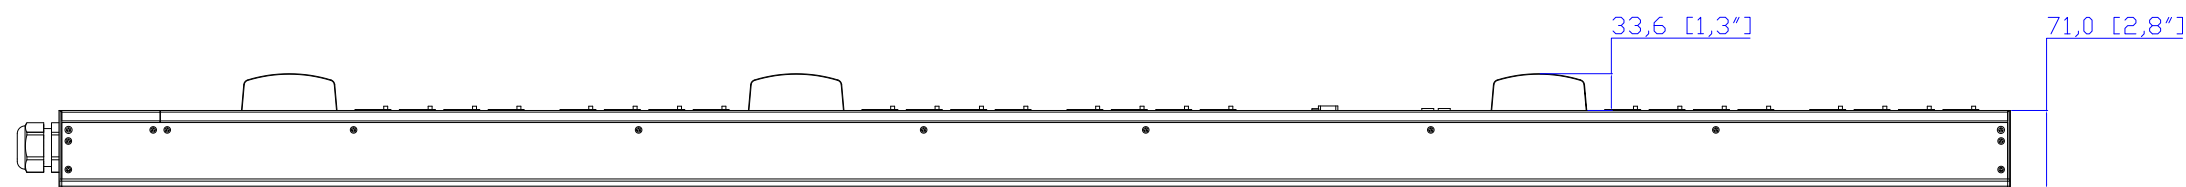

VIEW A

VIEW B

1. KST RNBS 5-5 or equivalent terminals for 10-12 AWG Wire
2. Inside diameter 5.3 mm & Outside diameter 8.8mm ring for M5 screw

VIEW C

M32 Cable Gland  
Assembly Wire Range: 16~22mm

NOTES:  
1.ALL DIMENSIONS ARE MILLIMETERS[INCHES].

TITLE:  
iPDU Zero U,  
Three Phase, 24A/208V-240V ,  
Plug Type:24A Terminal 3P  
Outlet Type:(24)Locking IEC320 C13

DWG NO.  
**MPX2-4520XV-E2 & MPX2-5520XV-E2**

REV.  
**A**