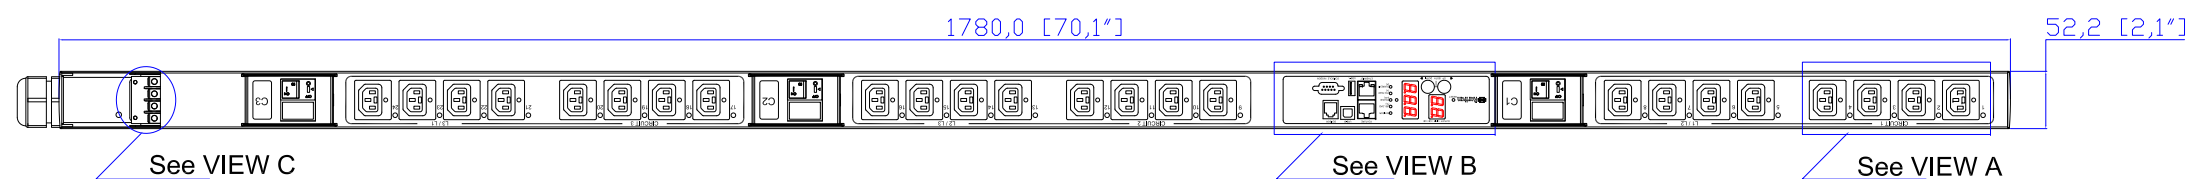

VIEW A

VIEW B

1. KST RNBS 5-5 or equivalent terminals for 10-12 AWG Wire
2. Inside diameter 5.3 mm & Outside diameter 8.8mm ring for M5 screw

VIEW C

M32 Cable Gland  
Assembly Wire Range: 16~22mm

NOTES:  
1.ALL DIMENSIONS ARE MILLIMETERS[INCHES].

TITLE:  
iPDU Zero U,  
Three Phase, 24A/208V-240V ,  
Plug Type:24A Terminal 3P  
Outlet Type:(24)Locking IEC320 C13

DWG NO.  
**MPX2-4520XV-E2 & MPX2-5520XV-E2**

REV.  
**A**