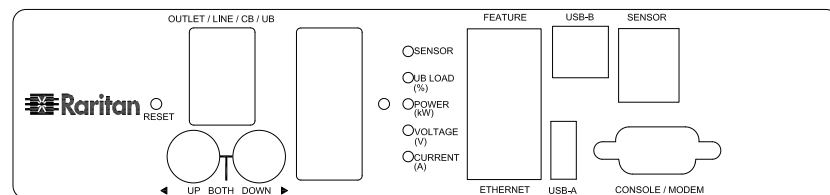

VIEW A

VIEW B

1. KST RNBS 5-5 or equivalent terminals for 10-12 AWG Wire
2. Inside diameter 5.3 mm & Outside diameter 8.8mm ring for M5 screw

VIEW C

M32 Cable Gland  
Assembly Wire Range: 16~22mm

NOTES:  
1.ALL DIMENSIONS ARE MILLIMETERS[INCHES].

TITLE:  
iPDU Zero U,  
Three Phase, 24A/208V-240V ,  
Plug Type:24A Terminal 3P  
Outlet Type:(24)Locking IEC320 C13

DWG NO.  
**MPX2-4520XV-E2 & MPX2-5520XV-E2**

REV.  
**A**