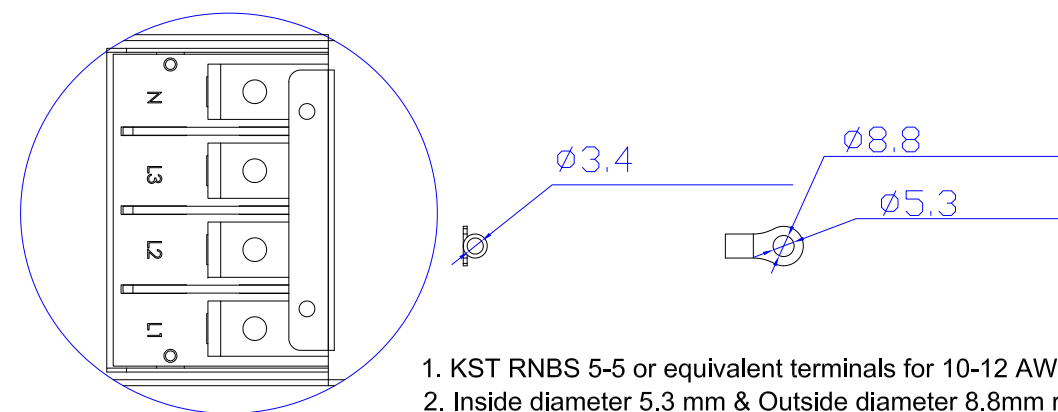

VIEW A

VIEW B

1. KST RNBS 5-5 or equivalent terminals for 10-12 AWG Wire
2. Inside diameter 5.3 mm & Outside diameter 8.8mm ring for M5 screw

VIEW C

M32 Cable Gland  
Assembly Wire Range: 16~22mm

NOTES:  
1.ALL DIMENSIONS ARE MILLIMETERS[INCHES].

DRAWN :	EVA LIN	Oct. 24,2011
ENGINEER:	Kevin_L	Oct. 24,2011
APPROVED:	Tom_H	Oct. 24,2011

PROJECTION THIRD ANGLE  
DO NOT SCALE DRAWING  
**SHEET 1 OF 1**

THIS DRAWING AND SPECIFICATIONS HEREIN ARE THE PROPERTY OF RARITAN, INC. AND SHALL NOT BE COPIED, REPRODUCED OR USED, IN WHOLE OR IN PART, AS THE BASIS FOR THE MANUFACTURE OR SALE OF ITEMS WITHOUT WRITTEN PERMISSION FROM RARITAN, INC. THIS DRAWING IS BASED UPON LATEST AVAILABLE INFORMATION AND IS SUBJECT TO CHANGE WITHOUT NOTICE.

TITLE:  
iPDU Zero U,  
Three Phase, 24A/208V-240V ,  
Plug Type:24A Terminal 3P  
Outlet Type:(24)Locking IEC320 C13

DWG NO.  
**MPX2-4520XV-E2 & MPX2-5520XV-E2**

REV.  
**A**