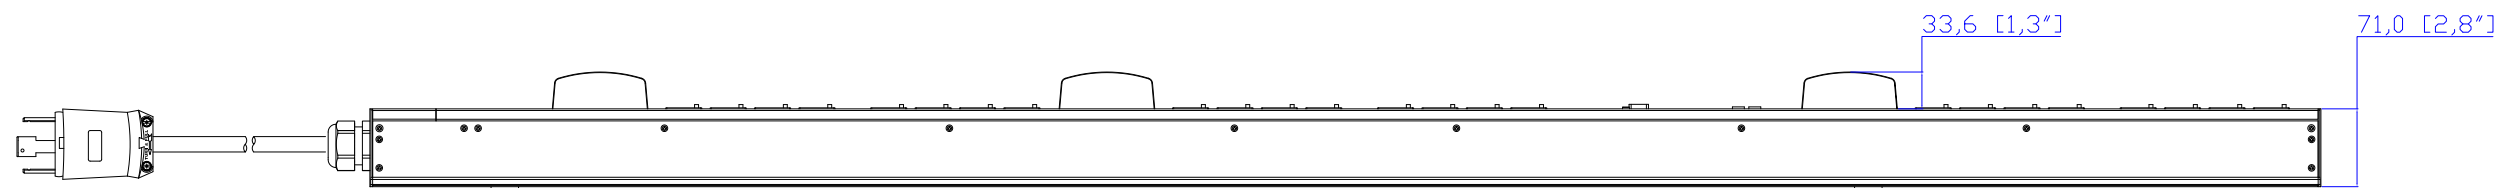

NEMA L15-30P

VIEW A

VIEW B

VIEW C

NEMA L15-30P

NOTES:
1.ALL DIMENSIONS ARE MILLIMETERS[INCHES].

DO NOT SCALE DRAWING
SHEET 1 OF 1

THIS DRAWING AND SPECIFICATIONS HEREIN ARE THE PROPERTY OF RARITAN, INC. AND SHALL NOT BE COPIED, REPRODUCED OR USED, IN WHOLE OR IN PART, AS THE BASIS FOR THE MANUFACTURE OR SALE OF ITEMS WITHOUT WRITTEN PERMISSION FROM RARITAN, INC. THIS DRAWING IS BASED UPON LATEST AVAILABLE INFORMATION AND IS SUBJECT TO CHANGE WITHOUT NOTICE.

TITLE:
iPDU Zero U,
Three Phase, 24A/208V-240V ,
Plug Type:NEMA L15-30P,
Outlet Type:(24)Locking IEC320 C13

DRAWN :	EVA LIN	Jul. 01,2013
ENGINEER:	Sam_L	Jul. 01,2013
APPROVED:	Tom_H	Jul. 01,2013

DWG NO.
MPX2-4521V-E2 & MPX2-5521V-E2