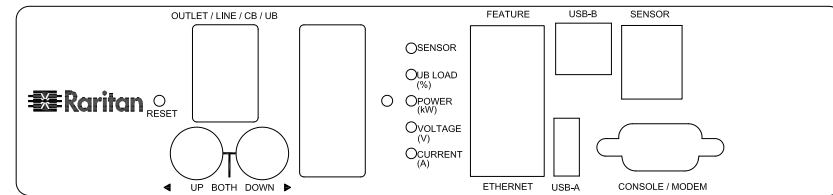

NEMA L15-30P

VIEW A

VIEW B

VIEW C

NEMA L15-30P

NOTES:
1.ALL DIMENSIONS ARE MILLIMETERS[INCHES].

DO NOT SCALE DRAWING
SHEET 1 OF 1

THIS DRAWING AND SPECIFICATIONS HEREIN ARE THE PROPERTY OF RARITAN, INC. AND SHALL NOT BE COPIED, REPRODUCED OR USED, IN WHOLE OR IN PART, AS THE BASIS FOR THE MANUFACTURE OR SALE OF ITEMS WITHOUT WRITTEN PERMISSION FROM RARITAN, INC. THIS DRAWING IS BASED UPON LATEST AVAILABLE INFORMATION AND IS SUBJECT TO CHANGE WITHOUT NOTICE.

TITLE:
iPDU Zero U,
Three Phase, 24A/208V-240V ,
Plug Type:NEMA L15-30P,
Outlet Type:(24)Locking IEC320 C13

DRAWN :	EVA LIN	Jul. 01,2013
ENGINEER:	Sam_L	Jul. 01,2013
APPROVED:	Tom_H	Jul. 01,2013

DWG NO.
MPX2-4521V-E2 & MPX2-5521V-E2