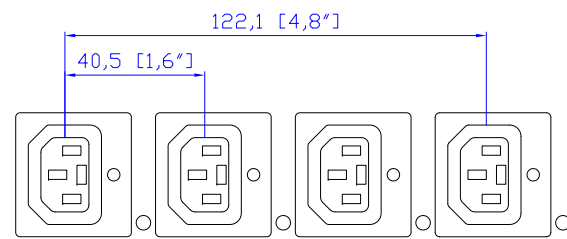

NEMA L15-30P

VIEW A

VIEW B

VIEW C

NEMA L15-30P

NOTES:
1.ALL DIMENSIONS ARE MILLIMETERS[INCHES].

DO NOT SCALE DRAWING
SHEET 1 OF 1

THIS DRAWING AND SPECIFICATIONS HEREIN ARE THE PROPERTY OF RARITAN, INC. AND SHALL NOT BE COPIED, REPRODUCED OR USED, IN WHOLE OR IN PART, AS THE BASIS FOR THE MANUFACTURE OR SALE OF ITEMS WITHOUT WRITTEN PERMISSION FROM RARITAN, INC. THIS DRAWING IS BASED UPON LATEST AVAILABLE INFORMATION AND IS SUBJECT TO CHANGE WITHOUT NOTICE.

TITLE:
iPDU Zero U,
Three Phase, 24A/208V-240V ,
Plug Type:NEMA L15-30P,
Outlet Type:(24)Locking IEC320 C13

DRAWN :	EVA LIN	Jul. 01,2013
ENGINEER:	Sam_L	Jul. 01,2013
APPROVED:	Tom_H	Jul. 01,2013

DWG NO.
MPX2-4521V-E2 & MPX2-5521V-E2