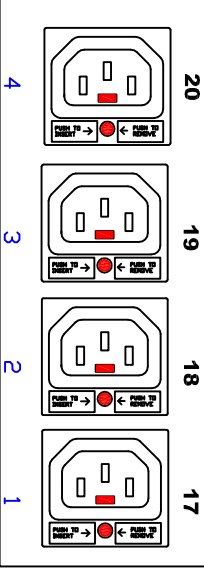

CIRCUIT 1

CIRCUIT 2

CIRCUIT 3

 www.raritan.com		 PROJECTION THIRD ANGLE	DO NOT SCALE DRAWING SHEET 1 OF 1	TITLE: iPDU 0U, Metered only, Three phase Delta 24A / 190 208V Input : NEMA L15-30P Output : (24) C13 Locking	DWG NO. TPX2-4521-E2	REV. A
DRAWN : Tomy ENGINEER: Tomy APPROVED: Alex.Lee	FEB/16/2013 FEB/16/2013 FEB/16/2013					