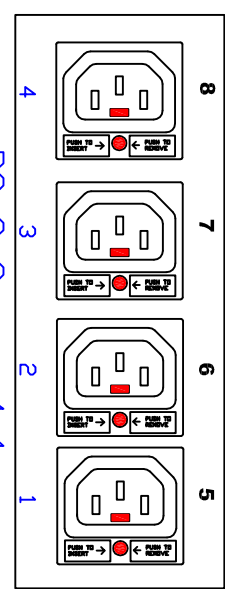

CIRCUIT 1

CIRCUIT 2

CIRCUIT 3

 www.raritan.com		 PROJECTION THIRD ANGLE	DO NOT SCALE DRAWING SHEET 1 OF 1	TITLE: iPDU 0U, Metered only, Three phase Delta 24A / 190 208V Input : NEMA L15-30P Output : (24) C13 Locking	DWG NO. TPX2-4521-E2	REV. A
DRAWN : Tomy ENGINEER: Tomy APPROVED: Alex.Lee	FEB/16/2013 FEB/16/2013 FEB/16/2013					