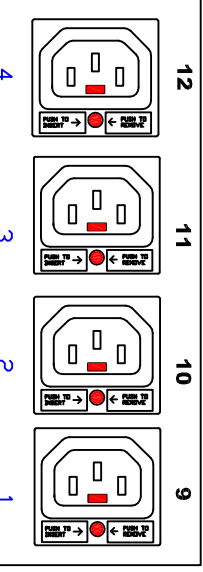

CIRCUIT 1

CIRCUIT 2

CIRCUIT 3

 www.raritan.com		 PROJECTION THIRD ANGLE	DO NOT SCALE DRAWING SHEET 1 OF 1	TITLE: iPDU 0U, Metered only, Three phase Delta 24A / 190 208V Input : NEMA L15-30P Output : (24) C13 Locking	DWG NO. TPX2-4521-E2	REV. A
DRAWN : Tomy ENGINEER: Tomy APPROVED: Alex.Lee	FEB/16/2013 FEB/16/2013 FEB/16/2013					