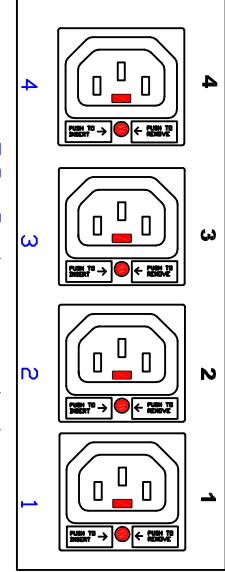

CIRCUIT 1

CIRCUIT 2

CIRCUIT 3

 www.raritan.com		 PROJECTION THIRD ANGLE	DO NOT SCALE DRAWING SHEET 1 OF 1	TITLE: iPDU 0U, Metered only, Three phase Delta 24A / 190 208V Input : NEMA L15-30P Output : (24) C13 Locking	DWG NO. TPX2-4521-E2	REV. A
DRAWN : Tomy ENGINEER: Tomy APPROVED: Alex.Lee	FEB/16/2013 FEB/16/2013 FEB/16/2013					