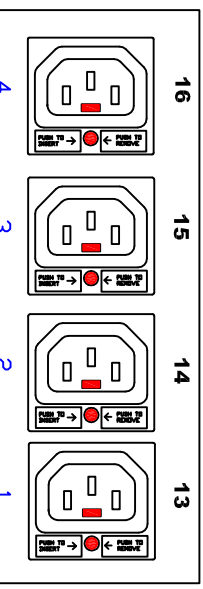

CIRCUIT 1

CIRCUIT 2

CIRCUIT 3

 www.raritan.com		 PROJECTION THIRD ANGLE	DO NOT SCALE DRAWING SHEET 1 OF 1	TITLE: iPDU 0U, Metered only, Three phase Delta 24A / 190 208V Input : NEMA L15-30P Output : (24) C13 Locking	DWG NO. TPX2-4521-E2	REV. A
DRAWN : Tomy ENGINEER: Tomy APPROVED: Alex.Lee	FEB/16/2013 FEB/16/2013 FEB/16/2013					