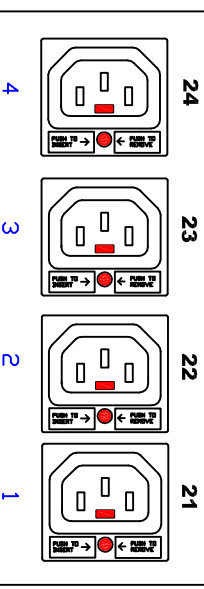

CIRCUIT 1

CIRCUIT 2

CIRCUIT 3

 www.raritan.com		 PROJECTION THIRD ANGLE	DO NOT SCALE DRAWING SHEET 1 OF 1	TITLE: iPDU 0U, Metered only, Three phase Delta 24A / 190 208V Input : NEMA L15-30P Output : (24) C13 Locking	DWG NO. TPX2-4521-E2	REV. A
DRAWN : Tomy ENGINEER: Tomy APPROVED: Alex.Lee	FEB/16/2013 FEB/16/2013 FEB/16/2013					