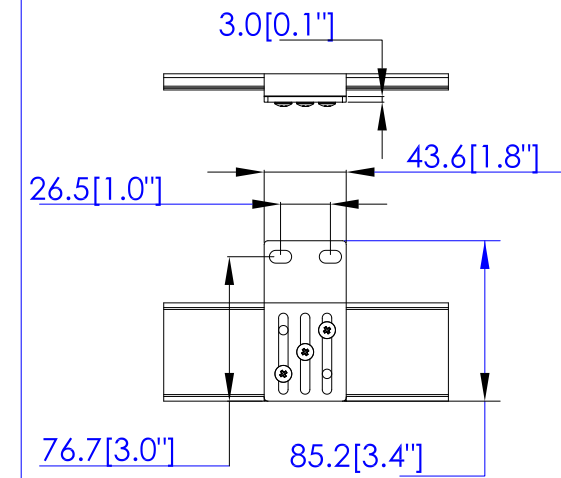

NEMA L15-30P

VIEW A

VIEW B

VIEW C

Option 1.

Option 2.

Option 3.

VIEW D

NOTES:

1. ALL DIMENSIONS ARE MILLIMETERS [INCHES].

DRAWN :	EVA LIN	Jan. 15, 2013
ENGINEER:	Kenny_C	Jan. 15, 2013
APPROVED:	Tom_H	Jan. 15, 2013

DO NOT SCALE DRAWING
SHEET 1 OF 1

THIS DRAWING AND SPECIFICATIONS HEREIN ARE THE PROPERTY OF RARITAN, INC. AND SHALL NOT BE COPIED, REPRODUCED OR USED, IN WHOLE OR IN PART, AS THE BASIS FOR THE MANUFACTURE OR SALE OF ITEMS WITHOUT WRITTEN PERMISSION FROM RARITAN, INC. THIS DRAWING IS BASED UPON LATEST AVAILABLE INFORMATION AND IS SUBJECT TO CHANGE WITHOUT NOTICE.

TITLE: iPDU Zero U,
Three phase 24A / 208V-240V
Plug Type: NEMA L15-30P
Outlet Type: (2) IEC320 Locking C13
(3) IEC320 Locking C19

DWG NO.
MPX2-4523-E2 & MPX2-5523-E2

REV.
A