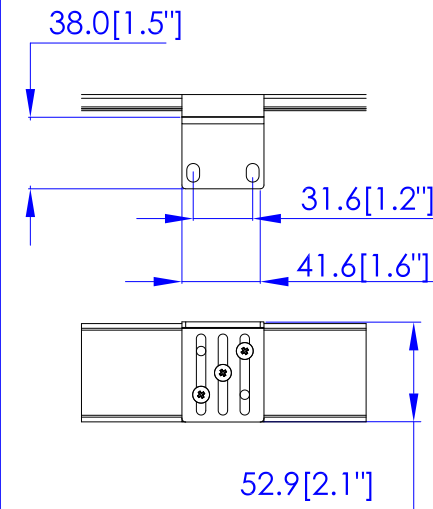

NEMA L15-30P

VIEW A

VIEW B

VIEW C

Option 1.

Option 2.

Option 3.

VIEW D

NOTES:

1. ALL DIMENSIONS ARE MILLIMETERS [INCHES].

DRAWN :	EVA LIN	Jan. 15, 2013
ENGINEER:	Kenny_C	Jan. 15, 2013
APPROVED:	Tom_H	Jan. 15, 2013

DO NOT SCALE DRAWING
SHEET 1 OF 1

THIS DRAWING AND SPECIFICATIONS HEREIN ARE THE PROPERTY OF RARITAN, INC. AND SHALL NOT BE COPIED, REPRODUCED OR USED, IN WHOLE OR IN PART, AS THE BASIS FOR THE MANUFACTURE OR SALE OF ITEMS WITHOUT WRITTEN PERMISSION FROM RARITAN, INC. THIS DRAWING IS BASED UPON LATEST AVAILABLE INFORMATION AND IS SUBJECT TO CHANGE WITHOUT NOTICE.

TITLE: iPDU Zero U,
Three phase 24A / 208V-240V
Plug Type: NEMA L15-30P
Outlet Type: (2) IEC320 Locking C13
(3) IEC320 Locking C19

DWG NO.
MPX2-4523-E2 & MPX2-5523-E2

REV.
A