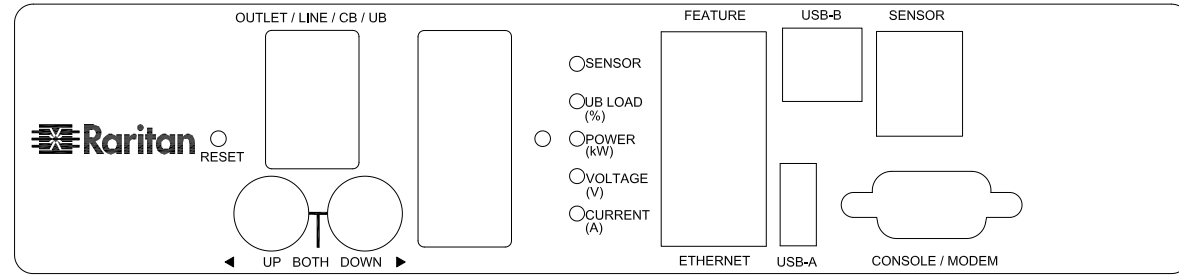

NEMA L15-30P

VIEW A

VIEW B

VIEW C

Option 1.

Option 2.

Option 3.

VIEW D

TITLE: iPDU Zero U,
Three phase 24A / 208V-240V
Plug Type: NEMA L15-30P
Outlet Type: (2) IEC320 Locking C13
(3) IEC320 Locking C19

DWG NO.
MPX2-4523-E2 & MPX2-5523-E2

REV.
A