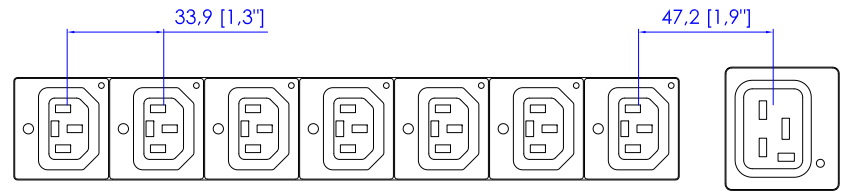

NEMA L15-30P

VIEW A

VIEW B

VIEW C

Option 1.

Option 2.

Option 3.

VIEW D

NOTES:

1. ALL DIMENSIONS ARE MILLIMETERS [INCHES].

DRAWN :	EVA LIN	Jan. 15, 2013
ENGINEER:	Kenny_C	Jan. 15, 2013
APPROVED:	Tom_H	Jan. 15, 2013

DO NOT SCALE DRAWING
SHEET 1 OF 1

THIS DRAWING AND SPECIFICATIONS HEREIN ARE THE PROPERTY OF RARITAN, INC. AND SHALL NOT BE COPIED, REPRODUCED OR USED, IN WHOLE OR IN PART, AS THE BASIS FOR THE MANUFACTURE OR SALE OF ITEMS WITHOUT WRITTEN PERMISSION FROM RARITAN, INC. THIS DRAWING IS BASED UPON LATEST AVAILABLE INFORMATION AND IS SUBJECT TO CHANGE WITHOUT NOTICE.

TITLE: iPDU Zero U,
Three phase 24A / 208V-240V
Plug Type: NEMA L15-30P
Outlet Type: (2) IEC320 Locking C13
(3) IEC320 Locking C19

DWG NO.
MPX2-4523-E2 & MPX2-5523-E2

REV.
A