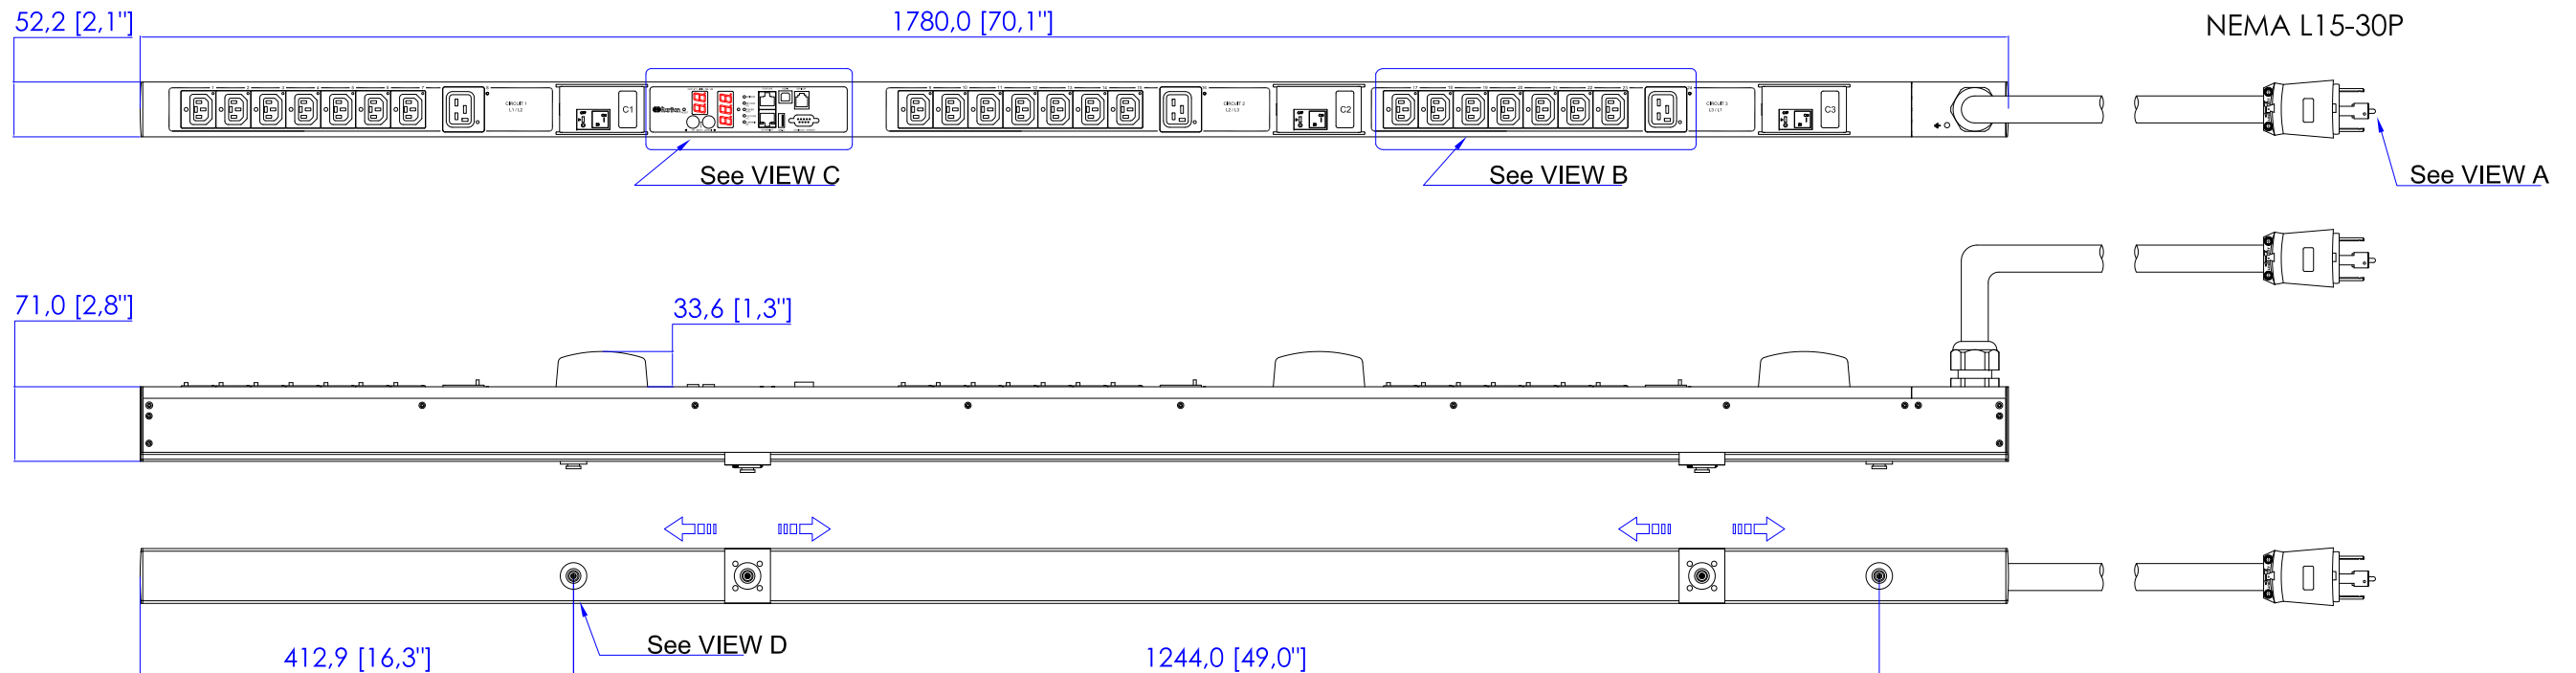

NEMA L15-30P

VIEW A

VIEW B

VIEW C

Option 1.

Option 2.

Option 3.

VIEW D

NOTES:

1. ALL DIMENSIONS ARE MILLIMETERS [INCHES].

DRAWN :	EVA LIN	Jan. 15, 2013
ENGINEER:	Kenny_C	Jan. 15, 2013
APPROVED:	Tom_H	Jan. 15, 2013

DO NOT SCALE DRAWING
SHEET 1 OF 1

THIS DRAWING AND SPECIFICATIONS HEREIN ARE THE PROPERTY OF RARITAN, INC. AND SHALL NOT BE COPIED, REPRODUCED OR USED, IN WHOLE OR IN PART, AS THE BASIS FOR THE MANUFACTURE OR SALE OF ITEMS WITHOUT WRITTEN PERMISSION FROM RARITAN, INC. THIS DRAWING IS BASED UPON LATEST AVAILABLE INFORMATION AND IS SUBJECT TO CHANGE WITHOUT NOTICE.

TITLE: iPDU Zero U,
Three phase 24A / 208V-240V
Plug Type: NEMA L15-30P
Outlet Type: (2) IEC320 Locking C13
(3) IEC320 Locking C19

DWG NO.
MPX2-4523-E2 & MPX2-5523-E2

REV.
A