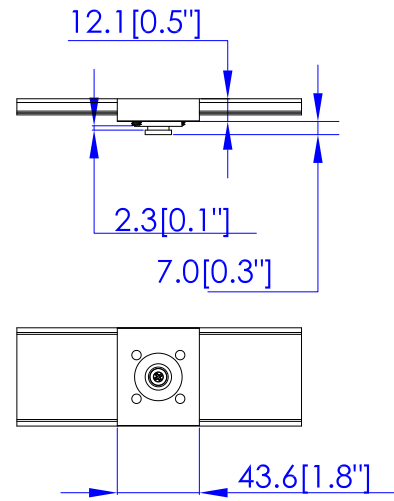

NEMA L15-30P

VIEW A

VIEW B

VIEW C

Option 1.

Option 2.

Option 3.

VIEW D

NOTES:

1. ALL DIMENSIONS ARE MILLIMETERS [INCHES].

DRAWN :	EVA LIN	Jan. 15, 2013
ENGINEER:	Kenny_C	Jan. 15, 2013
APPROVED:	Tom_H	Jan. 15, 2013

DO NOT SCALE DRAWING
SHEET 1 OF 1

THIS DRAWING AND SPECIFICATIONS HEREIN ARE THE PROPERTY OF RARITAN, INC. AND SHALL NOT BE COPIED, REPRODUCED OR USED, IN WHOLE OR IN PART, AS THE BASIS FOR THE MANUFACTURE OR SALE OF ITEMS WITHOUT WRITTEN PERMISSION FROM RARITAN, INC. THIS DRAWING IS BASED UPON LATEST AVAILABLE INFORMATION AND IS SUBJECT TO CHANGE WITHOUT NOTICE.

TITLE: iPDU Zero U,
Three phase 24A / 208V-240V
Plug Type: NEMA L15-30P
Outlet Type: (2) IEC320 Locking C13
(3) IEC320 Locking C19

DWG NO.
MPX2-4523-E2 & MPX2-5523-E2

REV.
A