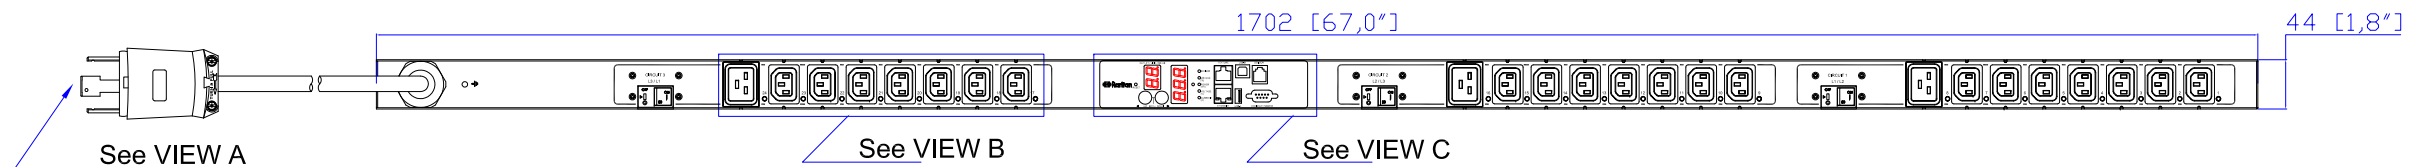

NEMA L15-30P

VIEW A

VIEW B

VIEW C

NOTES:  
1.ALL DIMENSIONS ARE MILLIMETERS[INCHES].

PROJECTION  
THIRD ANGLE

DO NOT SCALE DRAWING

SHEET 1 OF 1

TITLE:  
iPDU Zero U  
Three Phase, 24A/208V-240V  
Plug Type:NEMA L15-30P  
Outlet Type:(2)IEC320 C13,(3)IEC320 C19

Drawing Maker:	EVA LIN	May 15 , 2015
Design Engineer:	Sam_L	May 15 , 2015
Approver:	Tom_H	May 15 , 2015