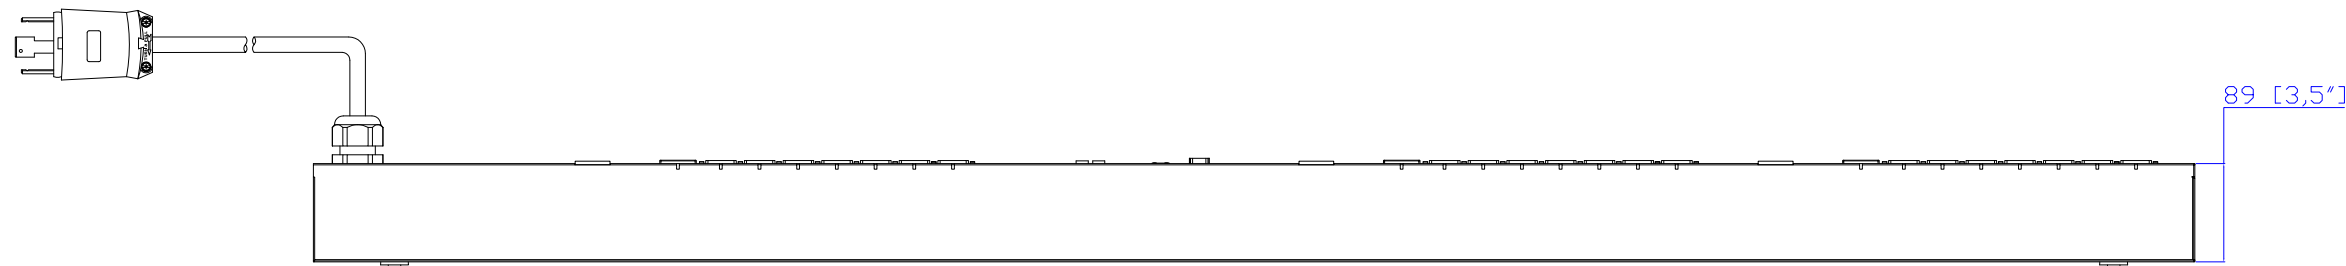

NEMA L15-30P

VIEW A

VIEW B

VIEW C

NOTES:  
1.ALL DIMENSIONS ARE MILLIMETERS[INCHES].

PROJECTION  
THIRD ANGLE

DO NOT SCALE DRAWING

SHEET 1 OF 1

TITLE:  
iPDU Zero U  
Three Phase, 24A/208V-240V  
Plug Type:NEMA L15-30P  
Outlet Type:(2)IEC320 C13,(3)IEC320 C19

Drawing Maker:	EVA LIN	May 15 , 2015
Design Engineer:	Sam_L	May 15 , 2015
Approver:	Tom_H	May 15 , 2015