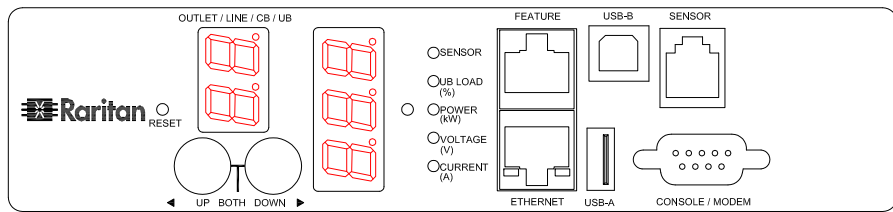

NEMA L15-30P

VIEW A

VIEW B

VIEW C