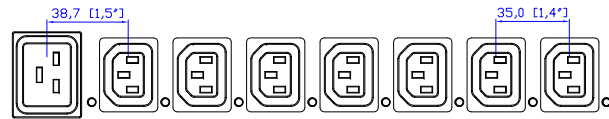

NEMA L15-30P

VIEW A

VIEW B

VIEW C

NOTES:  
1.ALL DIMENSIONS ARE MILLIMETERS[INCHES].

PROJECTION  
THIRD ANGLE

DO NOT SCALE DRAWING

SHEET 1 OF 1

TITLE:  
iPDU Zero U  
Three Phase, 24A/208V-240V  
Plug Type:NEMA L15-30P  
Outlet Type:(2)IEC320 C13,(3)IEC320 C19

Drawing Maker:	EVA LIN	May 15 , 2015
Design Engineer:	Sam_L	May 15 , 2015
Approver:	Tom_H	May 15 , 2015