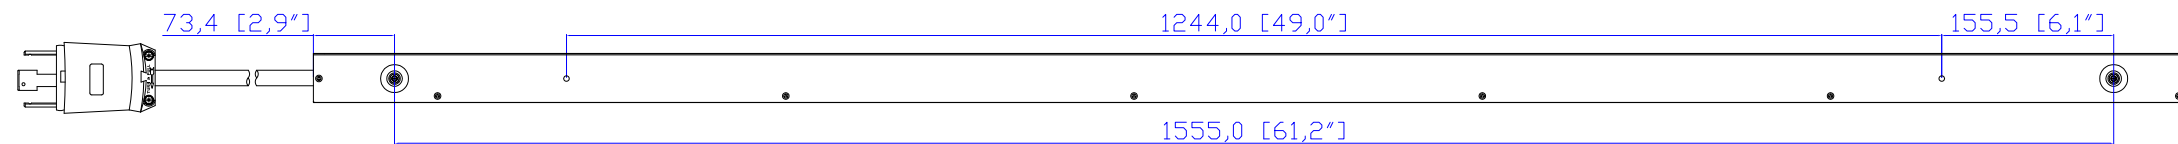

NEMA L15-30P

VIEW A

VIEW B

VIEW C

NOTES:  
1.ALL DIMENSIONS ARE MILLIMETERS[INCHES].

PROJECTION  
THIRD ANGLE

DO NOT SCALE DRAWING

SHEET 1 OF 1

TITLE:  
iPDU Zero U  
Three Phase, 24A/208V-240V  
Plug Type:NEMA L15-30P  
Outlet Type:(2)IEC320 C13,(3)IEC320 C19

Drawing Maker:	EVA LIN	May 15 , 2015
Design Engineer:	Sam_L	May 15 , 2015
Approver:	Tom_H	May 15 , 2015