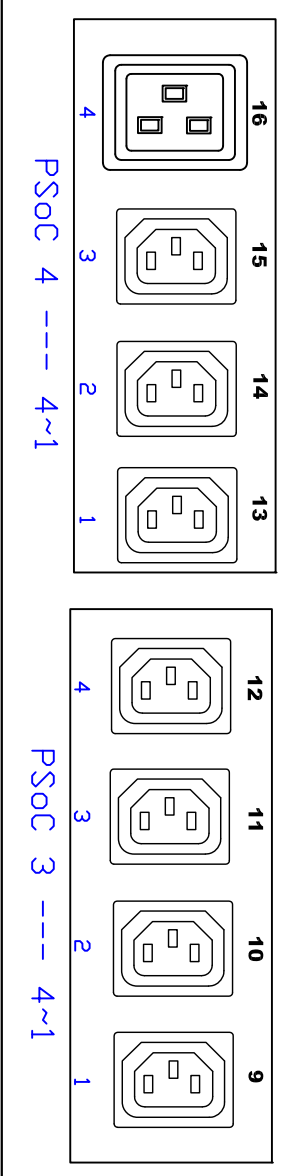

CIRCUIT 1

CIRCUIT 2

CIRCUIT 3

 www.raritan.com		 PROJECTION THIRD ANGLE	DO NOT SCALE DRAWING SHEET 1 OF 1	TITLE: iPDU 0U, Metered only, Three phase Delta 24A / 208-240V Input : NEMA L15-30P Output : (2) C13, (3) C19	DWG NO. TPX2-4523T-N3	REV. A
DRAWN : Tomy ENGINEER: Tomy APPROVED: Alex.Lee	OCT/24/2013 OCT/24/2013 OCT/24/2013					