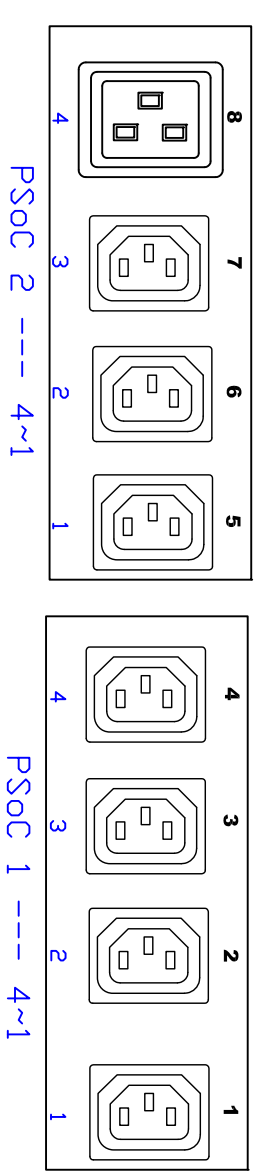

CIRCUIT 1

CIRCUIT 2

CIRCUIT 3

 www.raritan.com		 PROJECTION THIRD ANGLE	DO NOT SCALE DRAWING SHEET 1 OF 1	TITLE: iPDU 0U, Metered only, Three phase Delta 24A / 208-240V Input : NEMA L15-30P Output : (2) C13, (3) C19	DWG NO. TPX2-4523T-N3	REV. A
DRAWN : Tomy ENGINEER: Tomy APPROVED: Alex.Lee	OCT/24/2013 OCT/24/2013 OCT/24/2013					