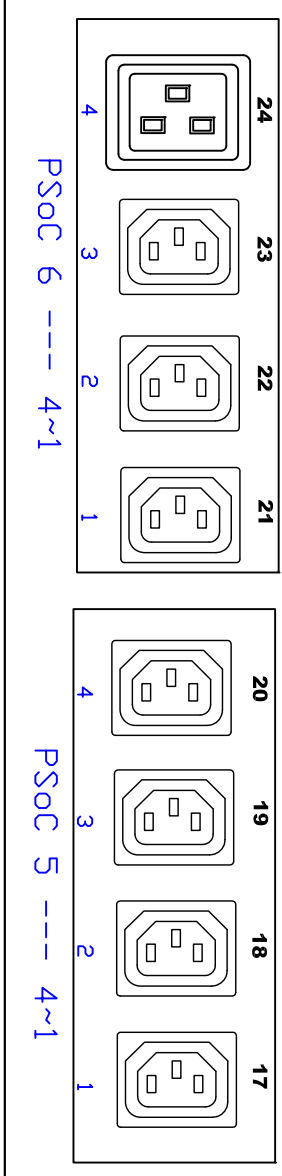

CIRCUIT 1

CIRCUIT 2

CIRCUIT 3

 www.raritan.com		 PROJECTION THIRD ANGLE	DO NOT SCALE DRAWING SHEET 1 OF 1	TITLE: iPDU 0U, Metered only, Three phase Delta 24A / 208-240V Input : NEMA L15-30P Output : (2) C13, (3) C19	DWG NO. TPX2-4523T-N3	REV. A
DRAWN : Tomy ENGINEER: Tomy APPROVED: Alex.Lee	OCT/24/2013 OCT/24/2013 OCT/24/2013					