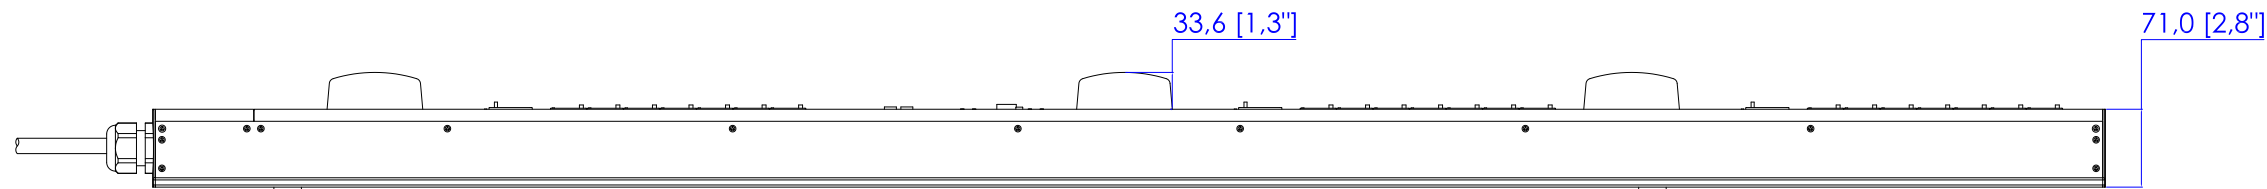

NEMA L15-30P

VIEW A

VIEW B

VIEW C

NEMA L15-30P

See VIEW A

See VIEW B

See VIEW C

123,1 [4,8"]

1244,0 [49,0"]

NOTES:

1. ALL DIMENSIONS ARE MILLIMETERS [INCHES].

DO NOT SCALE DRAWING  
SHEET 1 OF 1

TITLE:  
iPDU Zero U,  
Three phase 24A / 208V-240V  
Plug Type: NEMA L15-30P  
Outlet Type: (2) Locking IEC320 C13+(3) Locking IEC320 C19