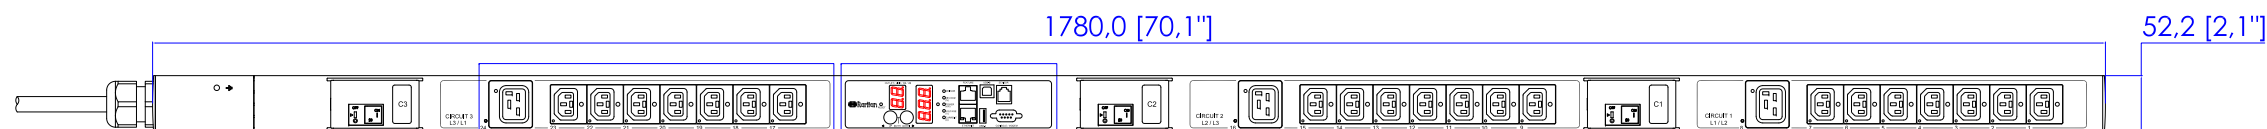

NEMA L15-30P

VIEW A

VIEW B

VIEW C

NEMA L15-30P

See VIEW A

See VIEW B

See VIEW C

123,1 [4,8"]

1244,0 [49,0"]

NOTES:

1. ALL DIMENSIONS ARE MILLIMETERS [INCHES].

DO NOT SCALE DRAWING  
SHEET 1 OF 1

TITLE:  
iPDU Zero U,  
Three phase 24A / 208V-240V  
Plug Type: NEMA L15-30P  
Outlet Type: (2) Locking IEC320 C13+(3) Locking IEC320 C19