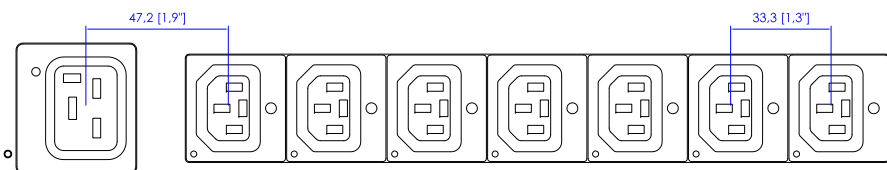

NEMA L15-30P

VIEW A

VIEW B

VIEW C

NEMA L15-30P

See VIEW A

See VIEW B

See VIEW C

123,1 [4,8"]

1244,0 [49,0"]

NOTES:

1. ALL DIMENSIONS ARE MILLIMETERS [INCHES].

DO NOT SCALE DRAWING  
SHEET 1 OF 1

TITLE:  
iPDU Zero U,  
Three phase 24A / 208V-240V  
Plug Type: NEMA L15-30P  
Outlet Type: (2) Locking IEC320 C13+(3) Locking IEC320 C19