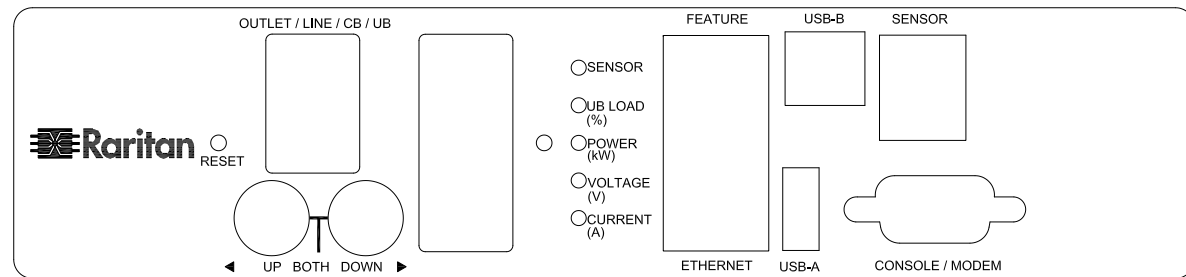

NEMA L15-30P

VIEW A

VIEW B

VIEW C

NEMA L15-30P

See VIEW A

See VIEW B

See VIEW C

123,1 [4,8"]

1244,0 [49,0"]

NOTES:

1. ALL DIMENSIONS ARE MILLIMETERS [INCHES].

DO NOT SCALE DRAWING  
SHEET 1 OF 1

TITLE:  
iPDU Zero U,  
Three phase 24A / 208V-240V  
Plug Type: NEMA L15-30P  
Outlet Type: (2) Locking IEC320 C13+(3) Locking IEC320 C19