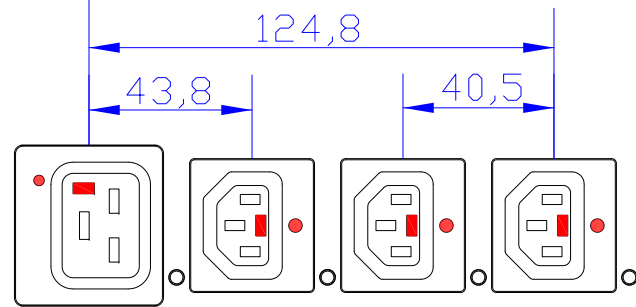

NEMA L15-30P

VIEW A

VIEW B

VIEW C

DRAWN : EVALin Sep. 30,2010
 ENGINEER: Kevin_L Sep. 30,2010
 APPROVED: Kevin_C Sep. 30,2010

PROJECTION THIRD ANGLE
 DO NOT SCALE DRAWING
SHEET 1 OF 1
 THIS DRAWING AND SPECIFICATIONS HEREIN ARE THE PROPERTY OF RARITAN, Inc. AND SHALL NOT BE COPIED, REPRODUCED OR USED, IN WHOLE OR IN PART, AS THE BASIS FOR THE MANUFACTURE OR SALE OF ITEMS WITHOUT WRITTEN PERMISSION FROM RARITAN, Inc. THIS DRAWING IS BASED UPON LATEST AVAILABLE INFORMATION AND IS SUBJECT TO CHANGE WITHOUT NOTICE.

TITLE: iPDU Zero U,
 Three Phase, 24A/208-240V,
 Input: NEMA L15-30P,
 Output (18) IEC320 C13 (6)IEC320 C19
 DWG NO. **MPX2-5525-E2/MPX2-4525-E2**
 REV. **A**