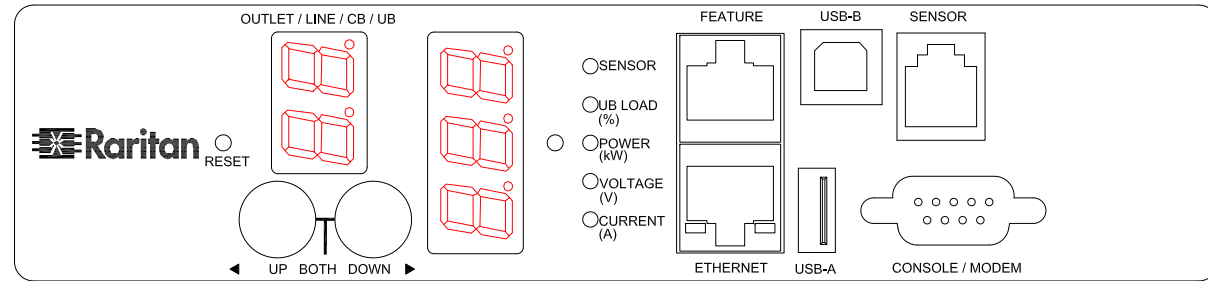

NEMA L15-30P

VIEW A

VIEW B

VIEW C

DRAWN : EVALin Sep. 30,2010
 ENGINEER: Kevin_L Sep. 30,2010
 APPROVED: Kevin_C Sep. 30,2010

PROJECTION THIRD ANGLE
 DO NOT SCALE DRAWING
SHEET 1 OF 1
 THIS DRAWING AND SPECIFICATIONS HEREIN ARE THE PROPERTY OF RARITAN, Inc. AND SHALL NOT BE COPIED, REPRODUCED OR USED, IN WHOLE OR IN PART, AS THE BASIS FOR THE MANUFACTURE OR SALE OF ITEMS WITHOUT WRITTEN PERMISSION FROM RARITAN, Inc. THIS DRAWING IS BASED UPON LATEST AVAILABLE INFORMATION AND IS SUBJECT TO CHANGE WITHOUT NOTICE.

TITLE: iPDU Zero U,
 Three Phase, 24A/208-240V,
 Input: NEMA L15-30P,
 Output (18) IEC320 C13 (6)IEC320 C19
 DWG NO. **MPX2-5525-E2/MPX2-4525-E2**
 REV. **A**