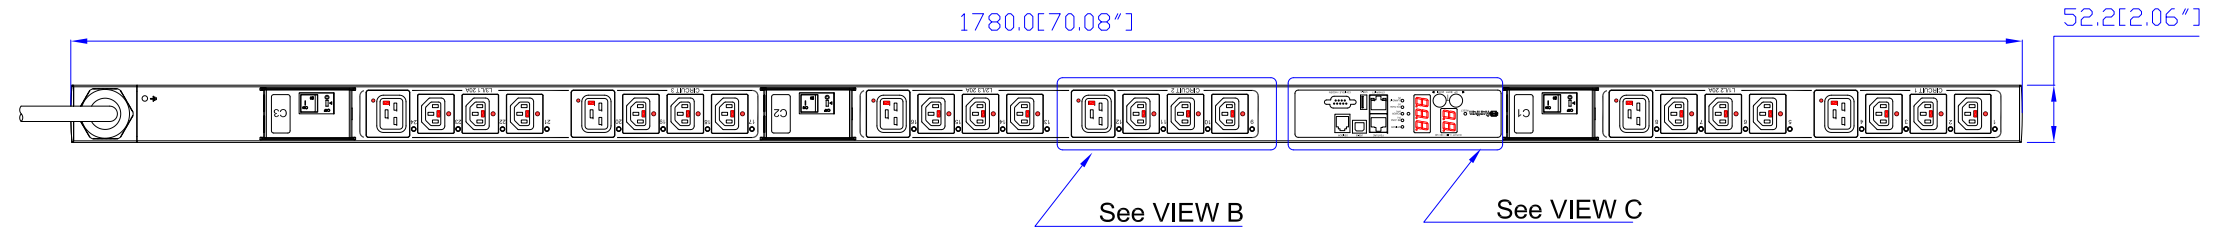

NEMA L15-30P

VIEW A

VIEW B

VIEW C

DRAWN : EVALin Sep. 30,2010
 ENGINEER: Kevin_L Sep. 30,2010
 APPROVED: Kevin_C Sep. 30,2010

PROJECTION THIRD ANGLE
 DO NOT SCALE DRAWING
SHEET 1 OF 1
 THIS DRAWING AND SPECIFICATIONS HEREIN ARE THE PROPERTY OF RARITAN, Inc. AND SHALL NOT BE COPIED, REPRODUCED OR USED, IN WHOLE OR IN PART, AS THE BASIS FOR THE MANUFACTURE OR SALE OF ITEMS WITHOUT WRITTEN PERMISSION FROM RARITAN, Inc. THIS DRAWING IS BASED UPON LATEST AVAILABLE INFORMATION AND IS SUBJECT TO CHANGE WITHOUT NOTICE.

TITLE: iPDU Zero U,
 Three Phase, 24A/208-240V,
 Input: NEMA L15-30P,
 Output (18) IEC320 C13 (6)IEC320 C19
 DWG NO. **MPX2-5525-E2/MPX2-4525-E2**
 REV. **A**