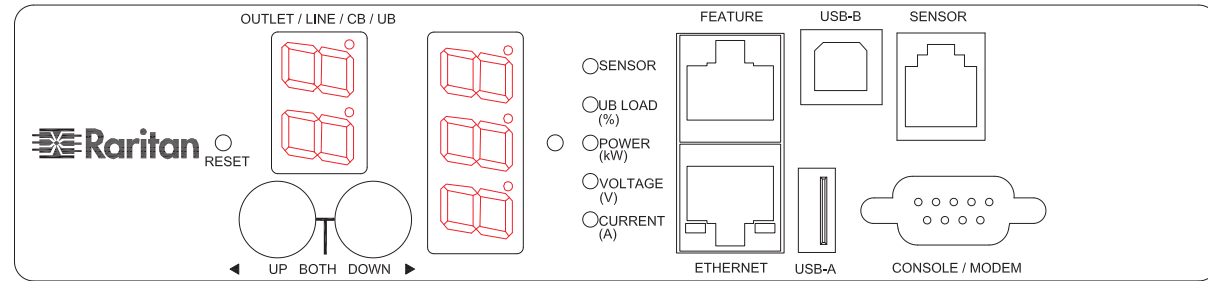

NEMA L15-30P

VIEW A

VIEW B

VIEW C

DRAWN : Tom Hsueh May. 31. 2013
ENGINEER: Tom Hsueh May. 31. 2013
APPROVED: Tom Hsueh May. 31. 2013

PROJECTION THIRD ANGLE
DO NOT SCALE DRAWING
SHEET 1 OF 1
THIS DRAWING AND SPECIFICATIONS HEREIN ARE THE PROPERTY OF RARITAN, Inc. AND SHALL NOT BE COPIED, REPRODUCED OR USED, IN WHOLE OR IN PART, AS THE BASIS FOR THE MANUFACTURE OR SALE OF ITEMS WITHOUT WRITTEN PERMISSION FROM RARITAN, Inc. THIS DRAWING IS BASED UPON LATEST AVAILABLE INFORMATION AND IS SUBJECT TO CHANGE WITHOUT NOTICE.

TITLE: iPDU Zero U,
Three Phase, 24A/208-240V,
Input: NEMA L15-30P,
Output (18) IEC320 C13 (6)IEC320 C19

DWG NO. **MPX2-4525-E201** REV. **A**