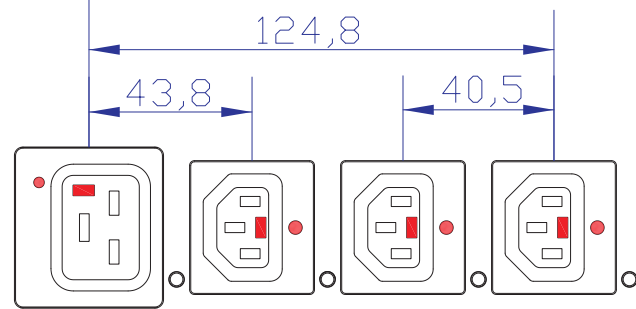

NEMA L15-30P

VIEW A

VIEW B

VIEW C

DRAWN : Tom Hsueh May. 31. 2013
 ENGINEER: Tom Hsueh May. 31. 2013
 APPROVED: Tom Hsueh May. 31. 2013

PROJECTION THIRD ANGLE
 DO NOT SCALE DRAWING
 SHEET 1 OF 1
 THIS DRAWING AND SPECIFICATIONS HEREIN ARE THE PROPERTY OF RARITAN, Inc. AND SHALL NOT BE COPIED, REPRODUCED OR USED, IN WHOLE OR IN PART, AS THE BASIS FOR THE MANUFACTURE OR SALE OF ITEMS WITHOUT WRITTEN PERMISSION FROM RARITAN, Inc. THIS DRAWING IS BASED UPON LATEST AVAILABLE INFORMATION AND IS SUBJECT TO CHANGE WITHOUT NOTICE.

TITLE: iPDU Zero U,
 Three Phase, 24A/208-240V,
 Input: NEMA L15-30P,
 Output (18) IEC320 C13 (6)IEC320 C19

DWG NO. **MPX2-4525-E201** REV. **A**