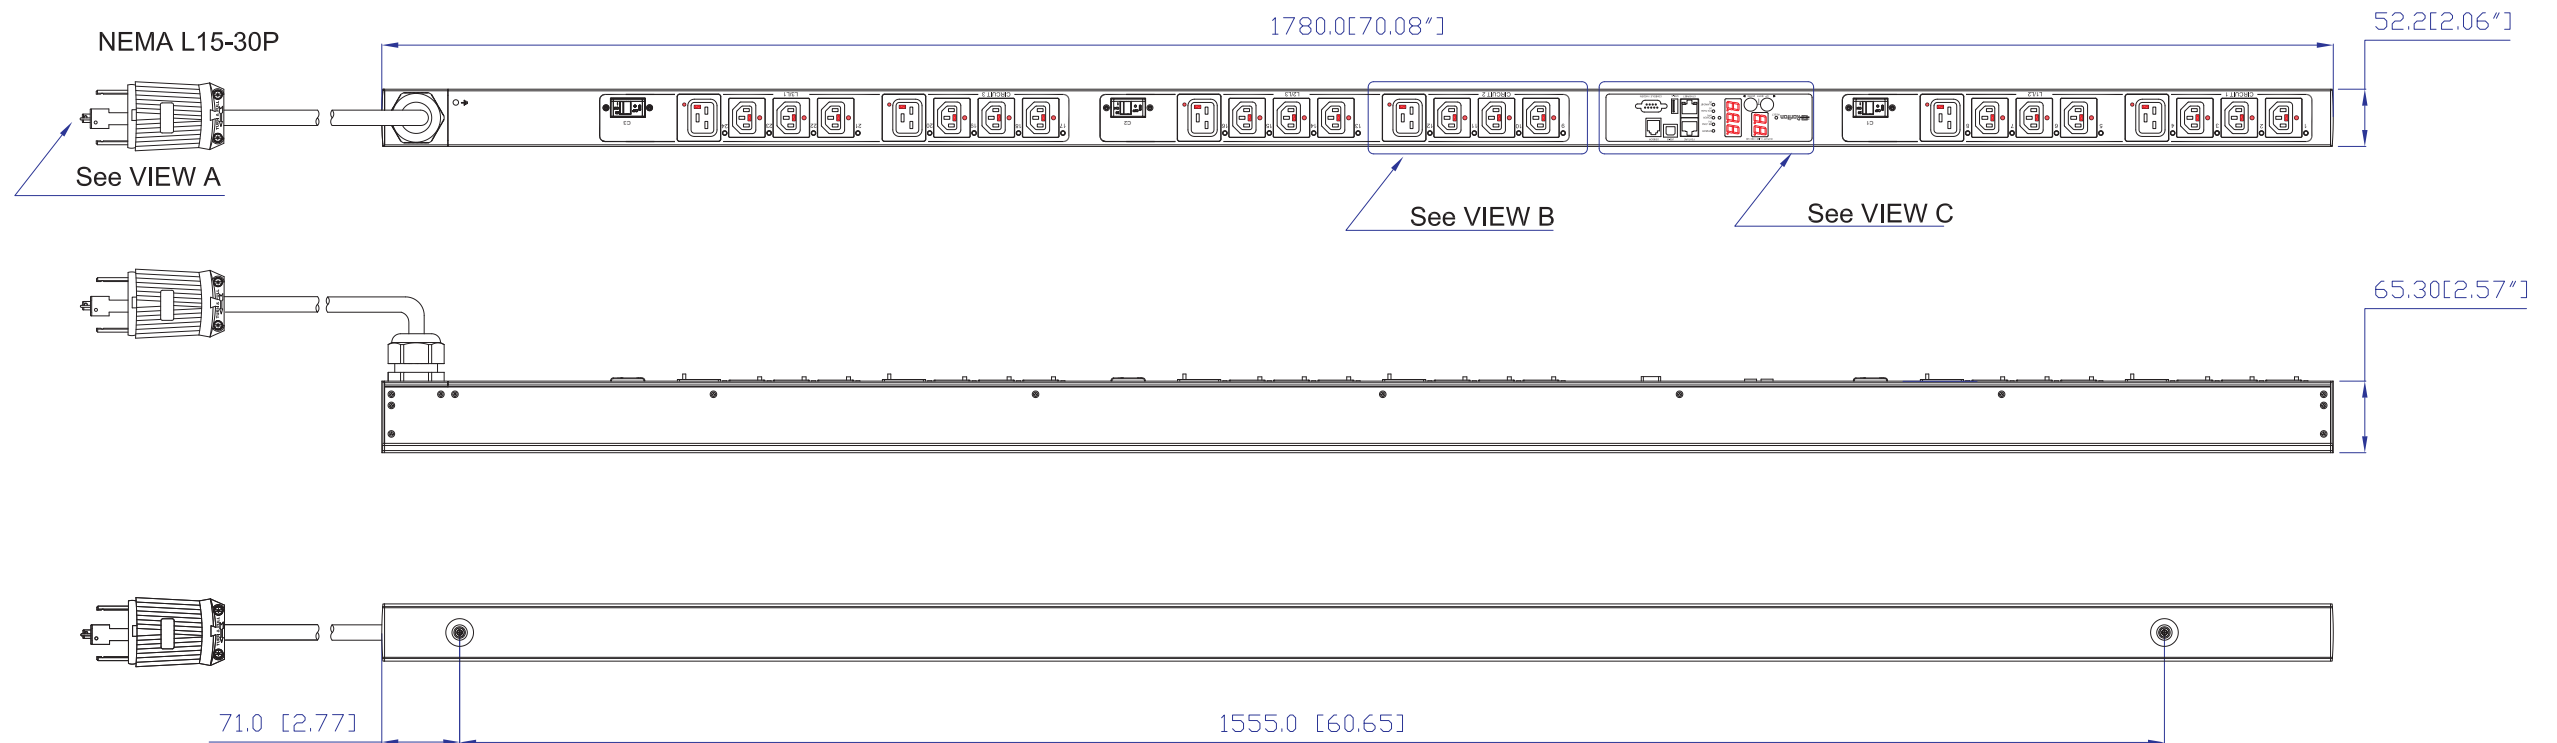

NEMA L15-30P

VIEW A

VIEW B

VIEW C

DRAWN : Tom Hsueh May. 31. 2013
 ENGINEER: Tom Hsueh May. 31. 2013
 APPROVED: Tom Hsueh May. 31. 2013

PROJECTION THIRD ANGLE
 DO NOT SCALE DRAWING
 SHEET 1 OF 1
 THIS DRAWING AND SPECIFICATIONS HEREIN ARE THE PROPERTY OF RARITAN, Inc. AND SHALL NOT BE COPIED, REPRODUCED OR USED, IN WHOLE OR IN PART, AS THE BASIS FOR THE MANUFACTURE OR SALE OF ITEMS WITHOUT WRITTEN PERMISSION FROM RARITAN, Inc. THIS DRAWING IS BASED UPON LATEST AVAILABLE INFORMATION AND IS SUBJECT TO CHANGE WITHOUT NOTICE.

TITLE: iPDU Zero U,
 Three Phase, 24A/208-240V,
 Input: NEMA L15-30P,
 Output (18) IEC320 C13 (6)IEC320 C19

DWG NO. **MPX2-4525-E201** REV. **A**