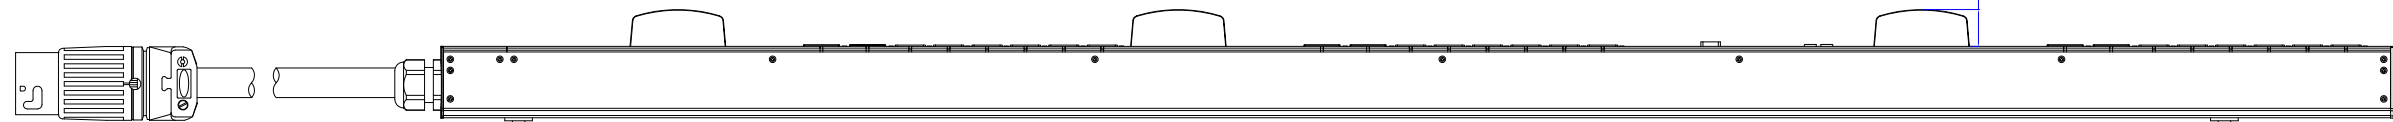

CS8365C

VIEW A

VIEW B

VIEW C

CS8365C

See VIEW A

1780,0 [70,1"]

52,2 [2,1"]

33,6 [1,3"]

65,3 [2,6"]

71,0 [2,8"]

1555,0 [61,2"]

NOTES:

1. ALL DIMENSIONS ARE MILLIMETERS [INCHES].

DO NOT SCALE DRAWING

SHEET 1 OF 1

TITLE:

iPDU Zero U,
Three phase 35A / 208V-240V
Plug Type: CS8365C
Output Type: (18)IEC320 C13+(6)IEC320 C19

DWG NO.

MPX2-5535V-G1 &
MPX2-4535V-G1

REV.

A

DRAWN :	EVA LIN	Apr.30, 2014
ENGINEER:	Siang_H	Apr.30, 2014
APPROVED:	Tom_H	Apr.30, 2014