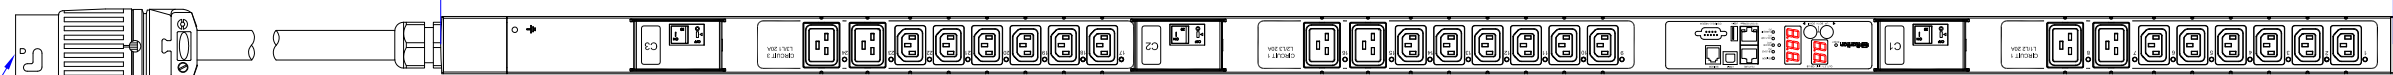

CS8365C

VIEW A

VIEW B

VIEW C

CS8365C

See VIEW A

1780,0 [70,1"]

52,2 [2,1"]

33,6 [1,3"]

65,3 [2,6"]

71,0 [2,8"]

1555,0 [61,2"]

NOTES:

1. ALL DIMENSIONS ARE MILLIMETERS [INCHES].

DO NOT SCALE DRAWING

SHEET 1 OF 1

TITLE:

iPDU Zero U,
Three phase 35A / 208V-240V
Plug Type: CS8365C
Output Type: (18)IEC320 C13+(6)IEC320 C19

DWG NO.

MPX2-5535V-G1 &
MPX2-4535V-G1

REV.

A

DRAWN :	EVA LIN	Apr.30, 2014
ENGINEER:	Siang_H	Apr.30, 2014
APPROVED:	Tom_H	Apr.30, 2014