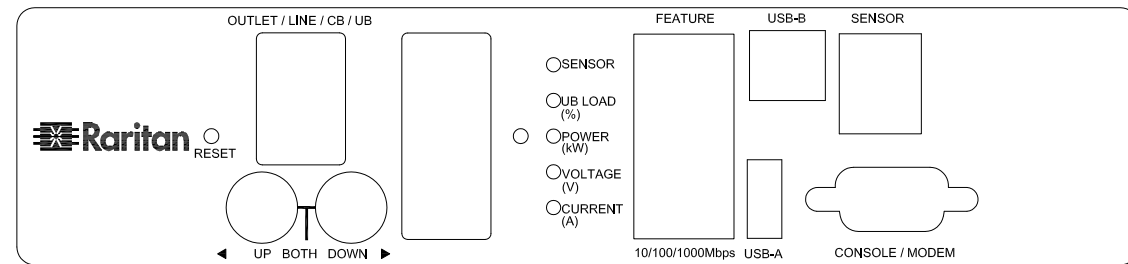

CS8365C

VIEW A

VIEW B

VIEW C

CS8365C

See VIEW A

1780,0 [70,1"]

52,2 [2,1"]

TITLE:

iPDU Zero U,
Three phase 35A / 208V-240V
Plug Type: CS8365C
Output Type: (18)IEC320 C13+(6)IEC320 C19

DWG NO.

MPX2-5535V-G1 &
MPX2-4535V-G1

REV.

A

DRAWN :	EVA LIN	Apr.30, 2014
ENGINEER:	Siang_H	Apr.30, 2014
APPROVED:	Tom_H	Apr.30, 2014