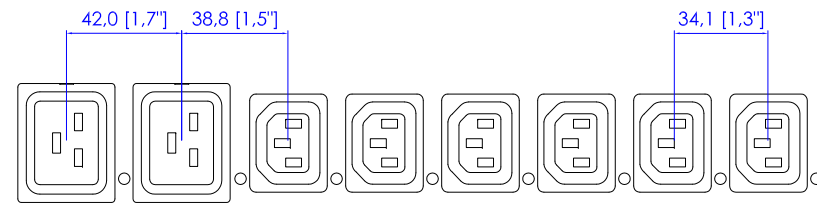

CS8365C

VIEW A

VIEW B

VIEW C

CS8365C

See VIEW A

1780,0 [70,1"]

52,2 [2,1"]

33,6 [1,3"]

65,3 [2,6"]

71,0 [2,8"]

1555,0 [61,2"]

NOTES:

1. ALL DIMENSIONS ARE MILLIMETERS [INCHES].

DO NOT SCALE DRAWING

SHEET 1 OF 1

TITLE:

iPDU Zero U,
Three phase 35A / 208V-240V
Plug Type: CS8365C
Output Type: (18)IEC320 C13+(6)IEC320 C19

DWG NO.

MPX2-5535V-G1 &
MPX2-4535V-G1

REV.

A

DRAWN :	EVA LIN	Apr.30, 2014
ENGINEER:	Siang_H	Apr.30, 2014
APPROVED:	Tom_H	Apr.30, 2014