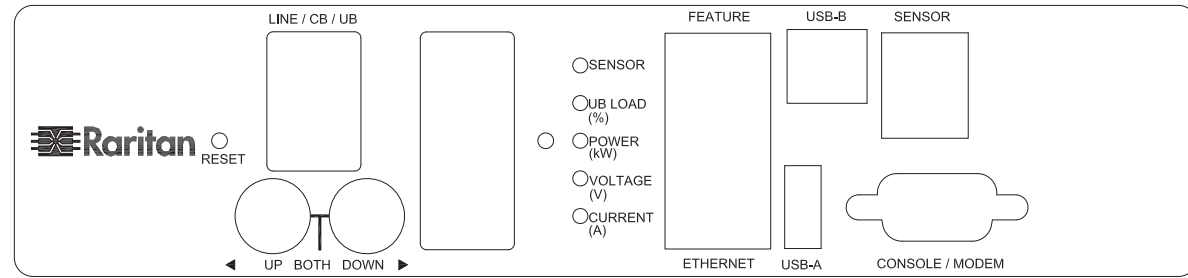

CS8365C

VIEW A

VIEW B

VIEW C

NOTES:

1. ALL DIMENSIONS ARE MILLIMETERS[INCHES].
2. CUSTOMIZE MOUNTING BUTTON PLACEMENT.

DO NOT SCALE DRAWING

SHEET 1 OF 1

TITLE: iPDU Zero U,  
Three Phase, 40A/208V-240V,  
Plug Type:CS8365C ,  
Outlet Type:(18)IEC320 Locking C13  
(6)IEC320 Locking C19

DRAWN : EVA Lin	Aug. 26,2013
ENGINEER: Siang_H	Aug. 26,2013
APPROVED: Tom_H	Aug. 26,2013