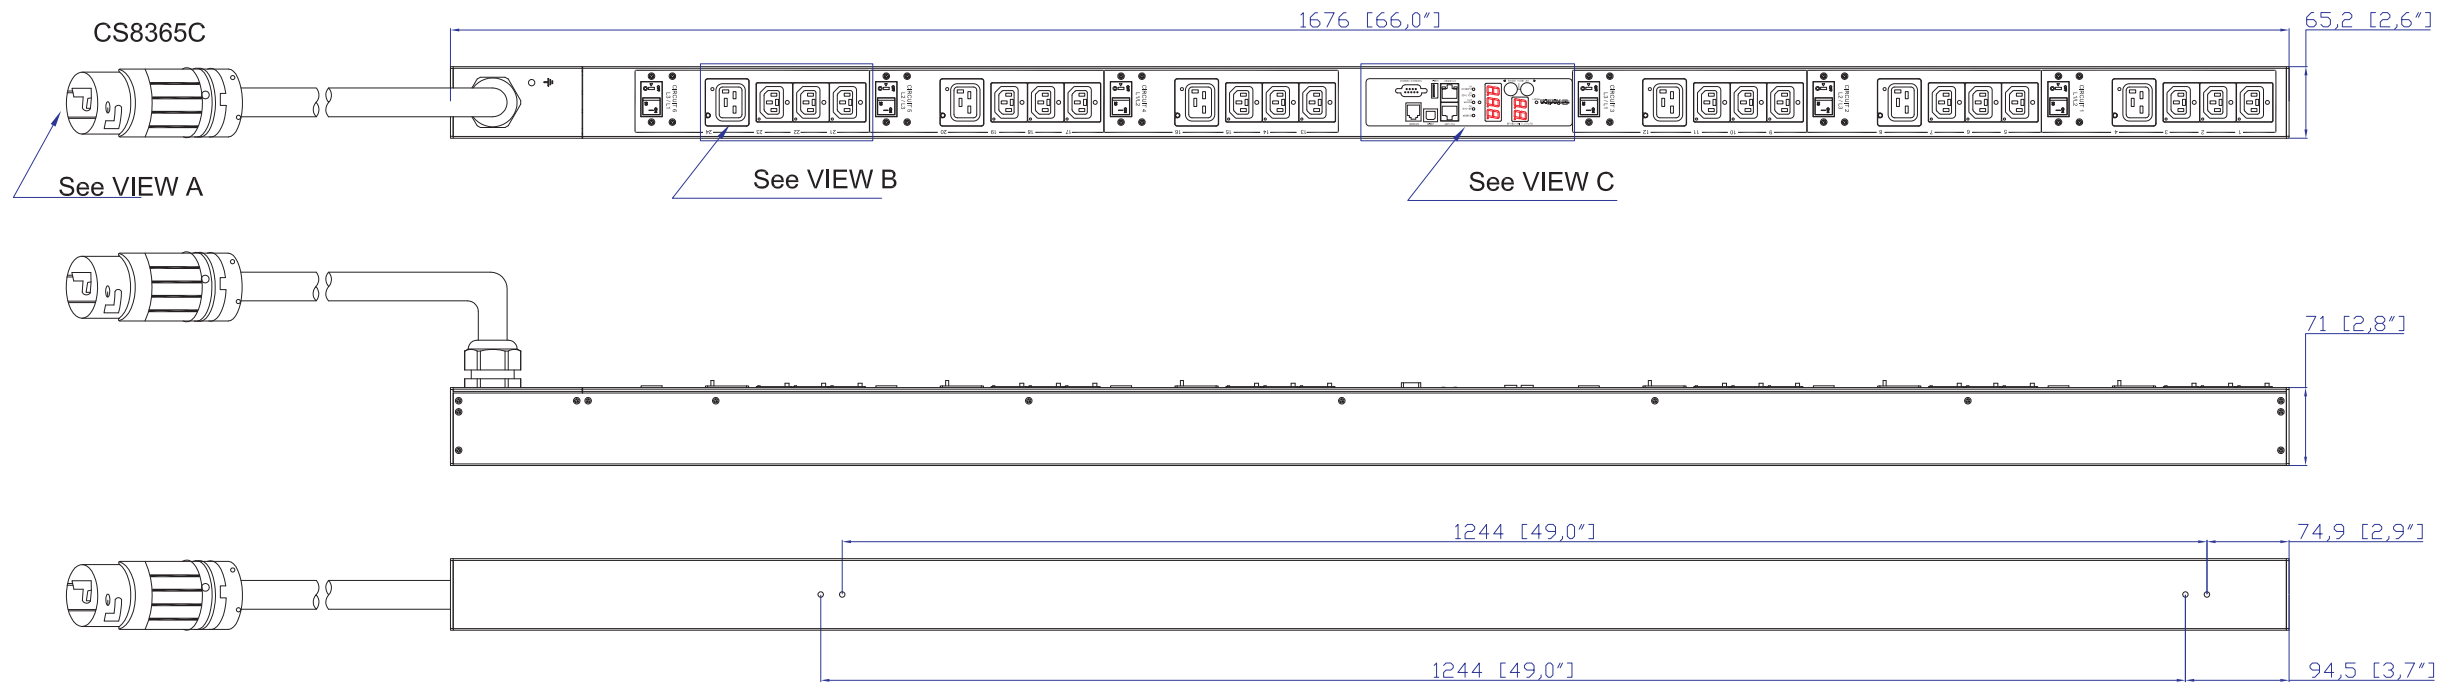

CS8365C

VIEW A

VIEW B

VIEW C

NOTES:

1. ALL DIMENSIONS ARE MILLIMETERS[INCHES].
2. CUSTOMIZE MOUNTING BUTTON PLACEMENT.

DO NOT SCALE DRAWING

SHEET 1 OF 1

TITLE: iPDU Zero U,  
Three Phase, 40A/208V-240V,  
Plug Type:CS8365C ,  
Outlet Type:(18)IEC320 Locking C13  
(6)IEC320 Locking C19

DRAWN : EVA Lin	Aug. 26,2013
ENGINEER: Siang_H	Aug. 26,2013
APPROVED: Tom_H	Aug. 26,2013