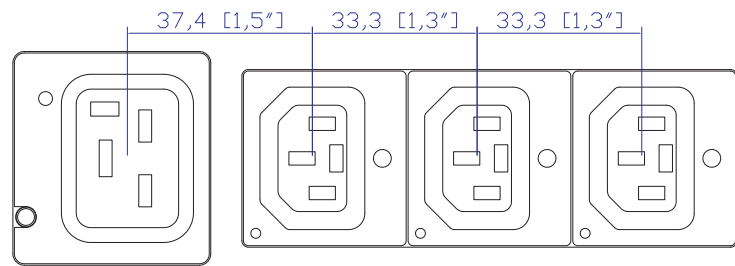

CS8365C

VIEW A

VIEW B

VIEW C

NOTES:

1. ALL DIMENSIONS ARE MILLIMETERS[INCHES].
2. CUSTOMIZE MOUNTING BUTTON PLACEMENT.

DO NOT SCALE DRAWING

SHEET 1 OF 1

TITLE: iPDU Zero U,  
Three Phase, 40A/208V-240V,  
Plug Type:CS8365C ,  
Outlet Type:(18)IEC320 Locking C13  
(6)IEC320 Locking C19

DRAWN : EVA Lin	Aug. 26,2013
ENGINEER: Siang_H	Aug. 26,2013
APPROVED: Tom_H	Aug. 26,2013