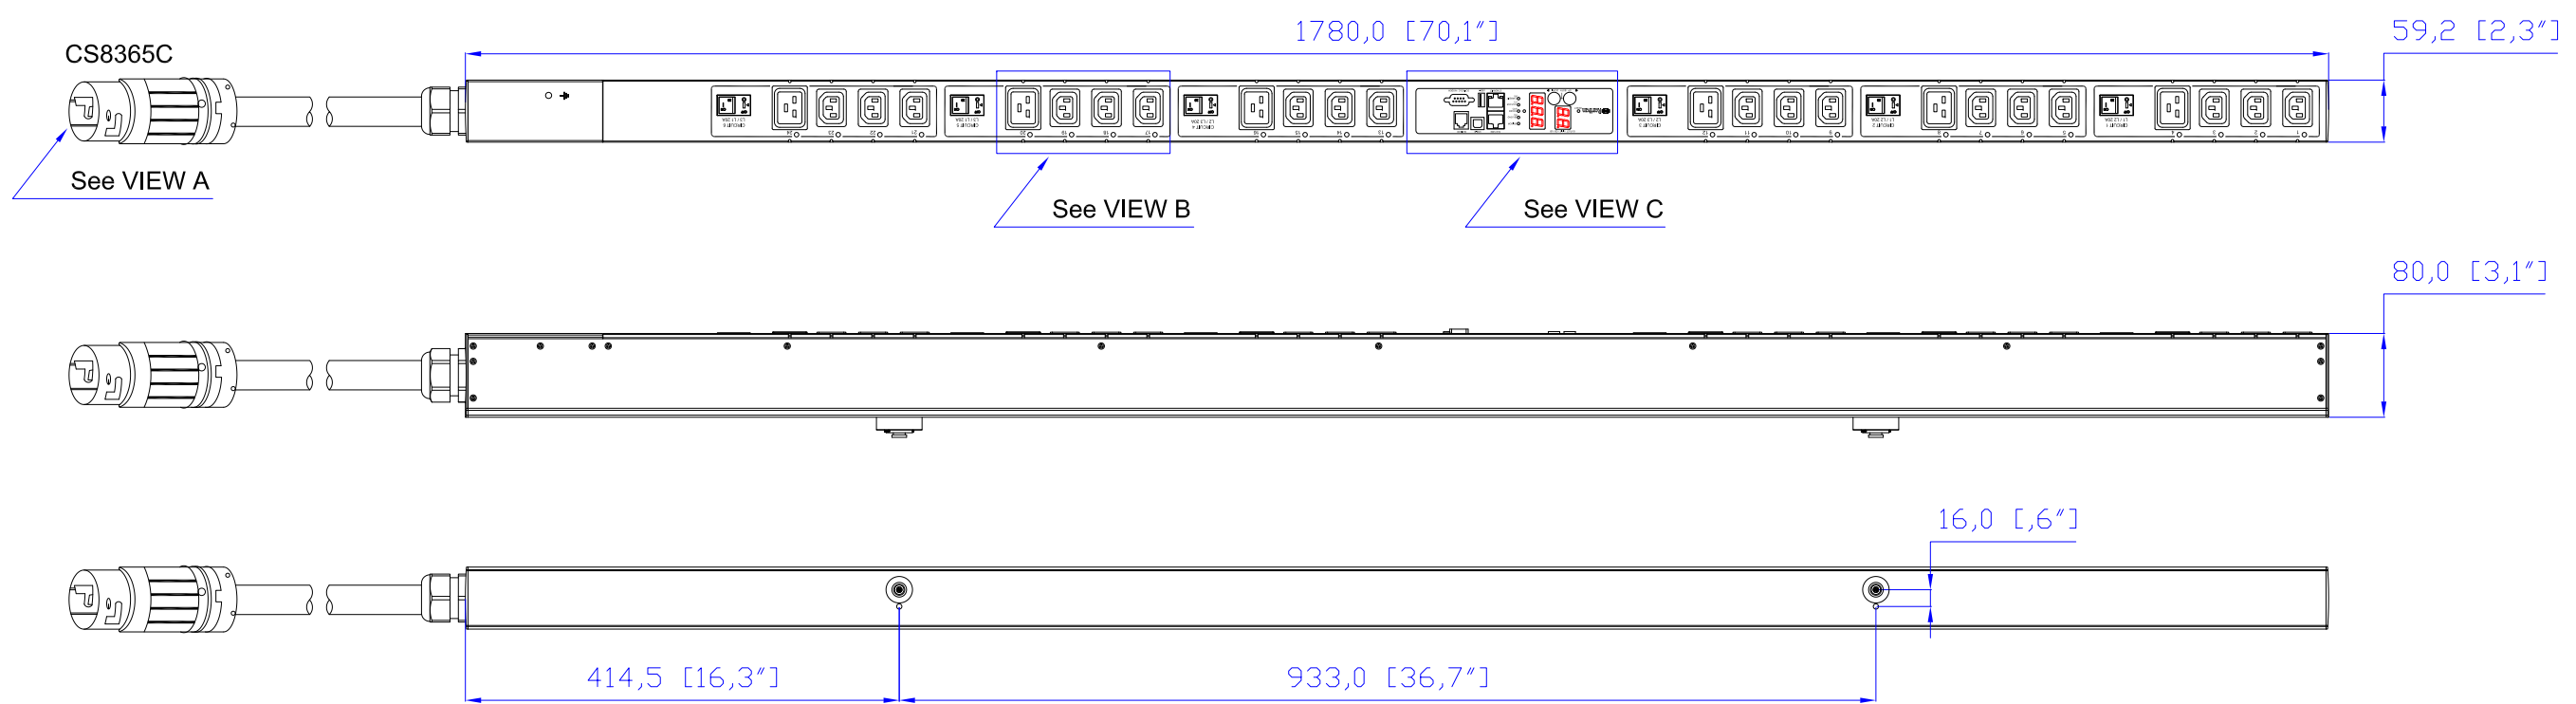

CS8365C

VIEW A

VIEW B

VIEW C

NOTES:  
1.ALL DIMENSIONS ARE MILLIMETERS[INCHES].

 www.raritan.com	
DRAWN :	EVA LIN July 20,2011
ENGINEER:	Kenny_C July 20,2011
APPROVED:	Kevin_C July 21,2011

 PROJECTION THIRD ANGLE	DO NOT SCALE DRAWING <b>SHEET 1 OF 1</b>
<small>THIS DRAWING AND SPECIFICATIONS HEREIN ARE THE PROPERTY OF RARITAN, INC. AND SHALL NOT BE COPIED, REPRODUCED OR USED, IN WHOLE OR IN PART, AS THE BASIS FOR THE MANUFACTURE OR SALE OF ITEMS WITHOUT WRITTEN PERMISSION FROM RARITAN, INC. THIS DRAWING IS BASED UPON LATEST AVAILABLE INFORMATION AND IS SUBJECT TO CHANGE WITHOUT NOTICE.</small>	

TITLE: iPDU Zero U, Three Phase, 40A/208V-240V, Input: Hubbell CS8365C , Output (18)IEC320 C13+(6)IEC320 C19	DWG NO. <b>MPX2-4537U &amp; MPX2-5537U</b>	REV. <b>A</b>
--	---	------------------