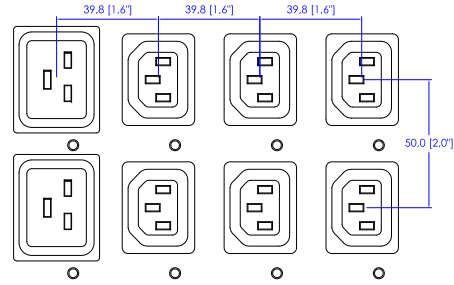

CS8365C

VIEW A

VIEW B

VIEW C

CS8365C

1780,0 [70,1"]

109,0 [4,3"]

80,0 [3,1"]

240,9 [9,5"]

1244,6 [49,0"]

56,0 [2,2"]

NOTES:  
1. ALL DIMENSIONS ARE MILLIMETERS [INCHES].

DO NOT SCALE DRAWING  
SHEET 1 OF 1

THIS DRAWING AND SPECIFICATIONS HEREIN ARE THE PROPERTY OF RARITAN, INC. AND SHALL NOT BE COPIED, REPRODUCED OR USED, IN WHOLE OR IN PART, AS THE BASIS FOR THE MANUFACTURE OR SALE OF ITEMS WITHOUT WRITTEN PERMISSION FROM RARITAN, INC. THIS DRAWING IS BASED UPON LATEST AVAILABLE INFORMATION AND IS SUBJECT TO CHANGE WITHOUT NOTICE.

TITLE:  
iPDU Zero U,  
Three phase 40A / 208V-240V  
Plug Type: CS8365C (2)  
Outlet Type: (36)IEC320 C13+(12)IEC320 C19

DRAWN : EVA LIN Apr. 01,2011  
ENGINEER: Kevin\_L Apr. 02,2011  
APPROVED: Tom\_H Apr. 05,2011