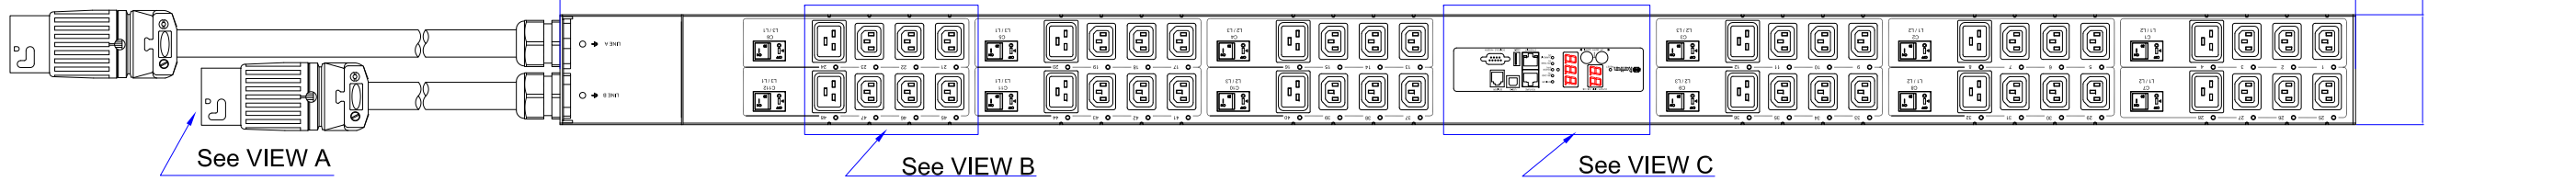

CS8365C

VIEW A

VIEW B

VIEW C

CS8365C

1780,0 [70,1"]

109,0 [4,3"]

80,0 [3,1"]

240,9 [9,5"]

1244,6 [49,0"]

56,0 [2,2"]

NOTES:  
1. ALL DIMENSIONS ARE MILLIMETERS [INCHES].

DO NOT SCALE DRAWING  
SHEET 1 OF 1

THIS DRAWING AND SPECIFICATIONS HEREIN ARE THE PROPERTY OF RARITAN, INC. AND SHALL NOT BE COPIED, REPRODUCED OR USED, IN WHOLE OR IN PART, AS THE BASIS FOR THE MANUFACTURE OR SALE OF ITEMS WITHOUT WRITTEN PERMISSION FROM RARITAN, INC. THIS DRAWING IS BASED UPON LATEST AVAILABLE INFORMATION AND IS SUBJECT TO CHANGE WITHOUT NOTICE.

TITLE:  
iPDU Zero U,  
Three phase 40A / 208V-240V  
Plug Type: CS8365C (2)  
Outlet Type: (36)IEC320 C13+(12)IEC320 C19

DRAWN : EVA LIN Apr. 01,2011  
ENGINEER: Kevin\_L Apr. 02,2011  
APPROVED: Tom\_H Apr. 05,2011