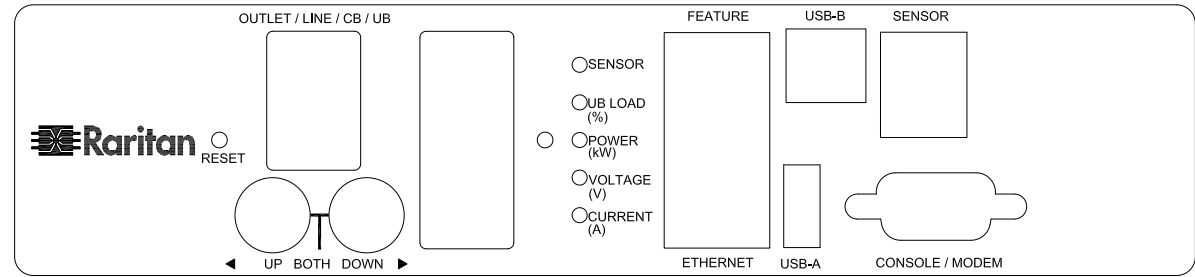

CS8365C

VIEW A

VIEW B

VIEW C

CS8365C

1780,0 [70,1"]

109,0 [4,3"]

80,0 [3,1"]

240,9 [9,5"]

1244,6 [49,0"]

56,0 [2,2"]

NOTES:  
1. ALL DIMENSIONS ARE MILLIMETERS [INCHES].

DO NOT SCALE DRAWING  
SHEET 1 OF 1

THIS DRAWING AND SPECIFICATIONS HEREIN ARE THE PROPERTY OF RARITAN, INC. AND SHALL NOT BE COPIED, REPRODUCED OR USED, IN WHOLE OR IN PART, AS THE BASIS FOR THE MANUFACTURE OR SALE OF ITEMS WITHOUT WRITTEN PERMISSION FROM RARITAN, INC. THIS DRAWING IS BASED UPON LATEST AVAILABLE INFORMATION AND IS SUBJECT TO CHANGE WITHOUT NOTICE.

TITLE:  
iPDU Zero U,  
Three phase 40A / 208V-240V  
Plug Type: CS8365C (2)  
Outlet Type: (36)IEC320 C13+(12)IEC320 C19

DRAWN : EVA LIN Apr. 01,2011  
ENGINEER: Kevin\_L Apr. 02,2011  
APPROVED: Tom\_H Apr. 05,2011