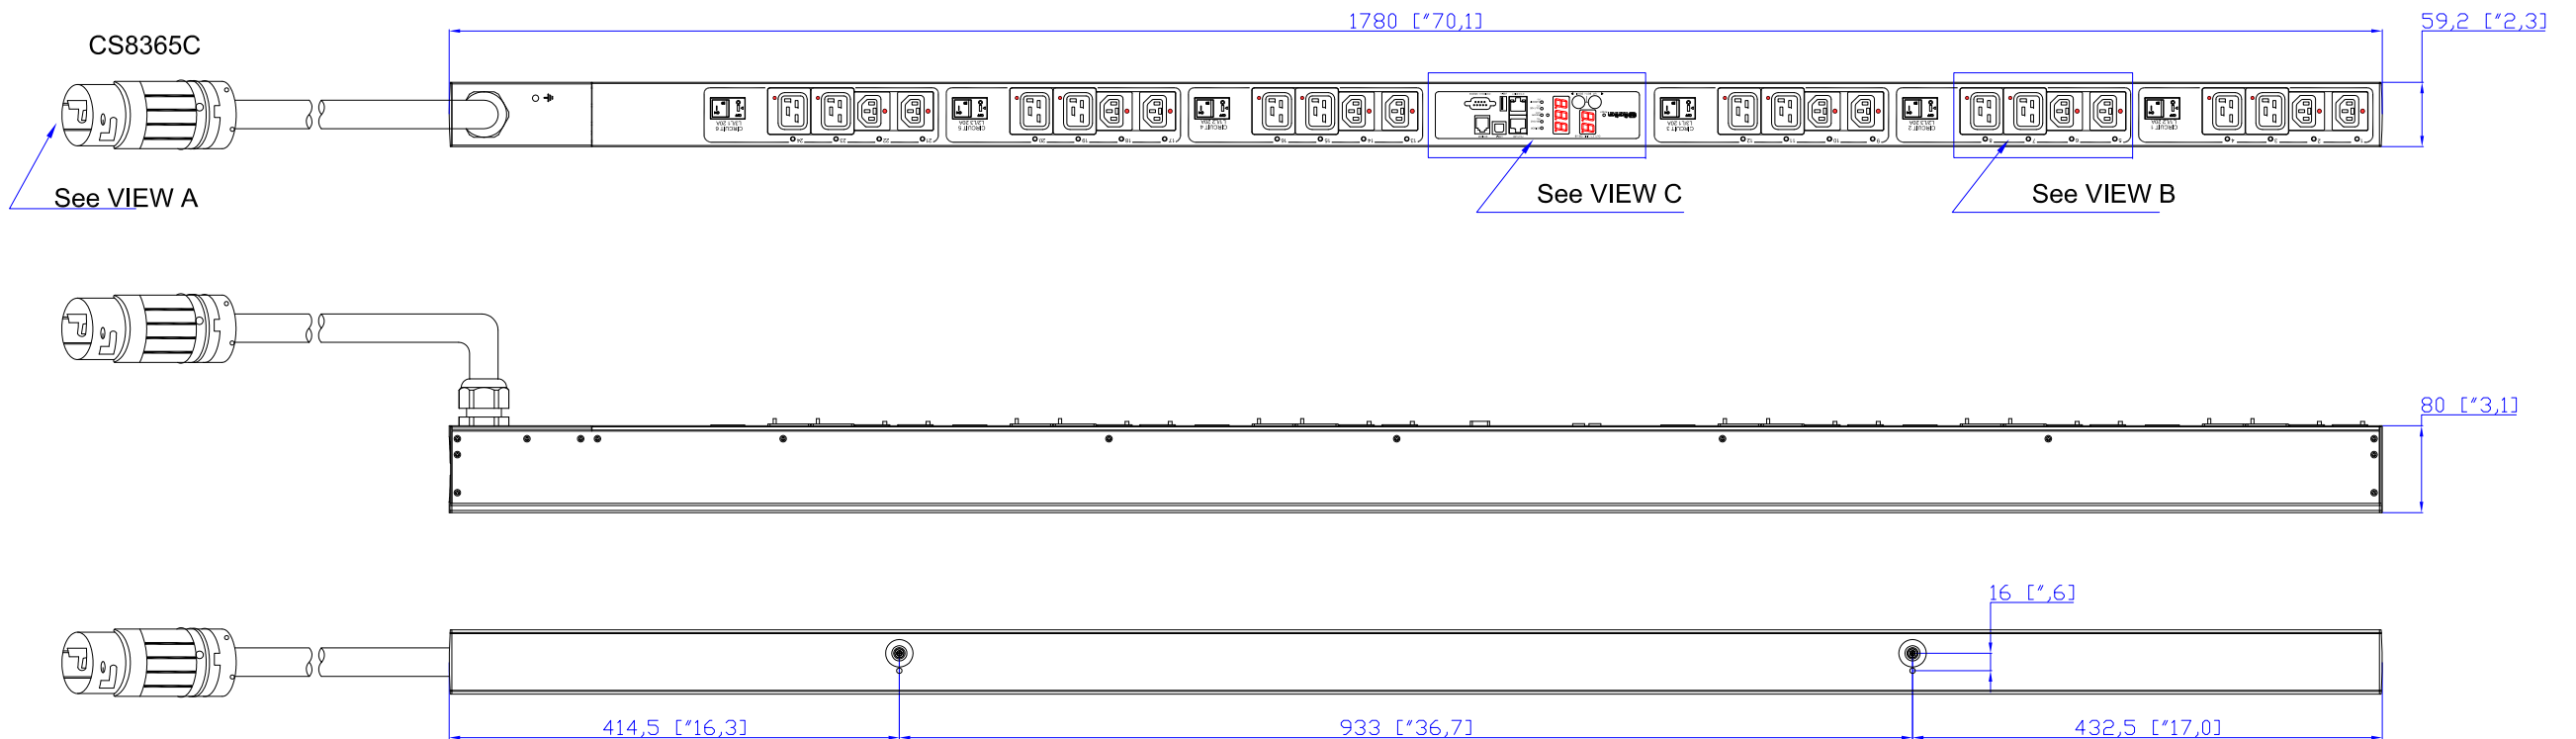

CS8365C

VIEW A

VIEW B

VIEW C

NOTES:
1.ALL DIMENSIONS ARE MILLIMETERS[INCHES].

DRAWN : EVA LIN Feb.06, 2014
 ENGINEER: Kenny_C Feb.06, 2014
 APPROVED: Tom_H Feb.06, 2014

DO NOT SCALE DRAWING

SHEET 1 OF 1

TITLE:
iPDU Zero U,
Three Phase, 40A/208V-240V,
Plug Type: CS8365C ,
Output Type:(12)Locking C13+(12)Locking C19

DWG NO. **MPX2-4547-E2V2 & MPX2-5547-E2V2**

REV. **A**