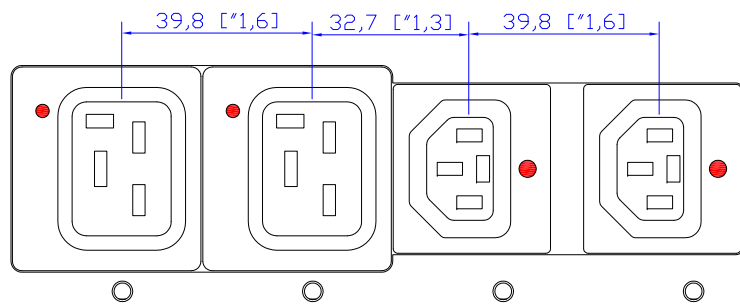

CS8365C

VIEW A

VIEW B

VIEW C

NOTES:
1.ALL DIMENSIONS ARE MILLIMETERS[INCHES].

DRAWN : EVA LIN Feb.06, 2014
 ENGINEER: Kenny_C Feb.06, 2014
 APPROVED: Tom_H Feb.06, 2014

DO NOT SCALE DRAWING

SHEET 1 OF 1

TITLE:
iPDU Zero U,
Three Phase, 40A/208V-240V,
Plug Type: CS8365C ,
Output Type:(12)Locking C13+(12)Locking C19

DWG NO. **MPX2-4547-E2V2 & MPX2-5547-E2V2**

REV. **A**