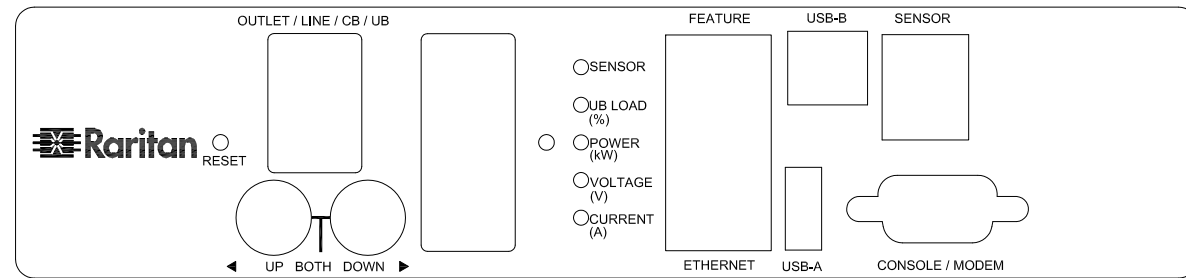

CS8365C

VIEW A

VIEW B

VIEW C

NOTES:
1.ALL DIMENSIONS ARE MILLIMETERS[INCHES].

DRAWN : EVA LIN Feb.06, 2014
ENGINEER: Kenny_C Feb.06, 2014
APPROVED: Tom_H Feb.06, 2014

DO NOT SCALE DRAWING

SHEET 1 OF 1

THIS DRAWING AND SPECIFICATIONS HEREIN ARE THE PROPERTY OF RARITAN, INC. AND SHALL NOT BE COPIED, REPRODUCED OR USED, IN WHOLE OR IN PART, AS THE BASIS FOR THE MANUFACTURE OR SALE OF ITEMS WITHOUT WRITTEN PERMISSION FROM RARITAN, INC. THIS DRAWING IS BASED UPON LATEST AVAILABLE INFORMATION AND IS SUBJECT TO CHANGE WITHOUT NOTICE.

TITLE:
iPDU Zero U,
Three Phase, 40A/208V-240V,
Plug Type: CS8365C ,
Output Type:(12)Locking C13+(12)Locking C19

DWG NO. **MPX2-4547-E2V2 & MPX2-5547-E2V2**

REV. **A**