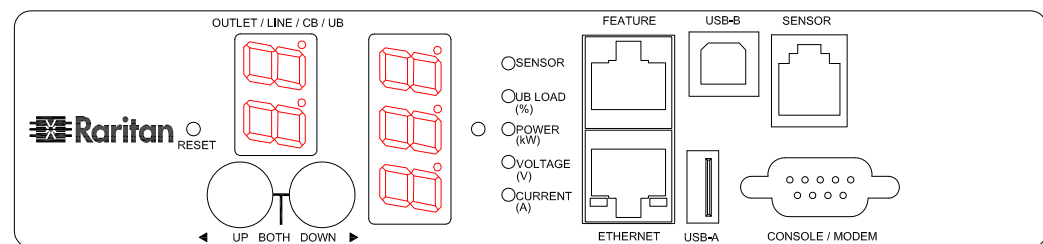

CS8365C

VIEW A

VIEW B

Option 1.

Option 2.

Option 3.

VIEW D

VIEW C

TITLE:
iPDU Zero U
Three Phase, 40A/208V-240V
Plug Type: CS8365C
Output Type: (12) Locking C13+(12) Locking C19

DWG NO. **MPX2-4547V-E2V2 & MPX2-5547V-E2V2** REV. **0A**

Drawing Maker: EVA LIN Jun. 07, 2016
Design Engineer: Kenny_C Jun. 07, 2016
Approver: Tom_H Jun. 07, 2016