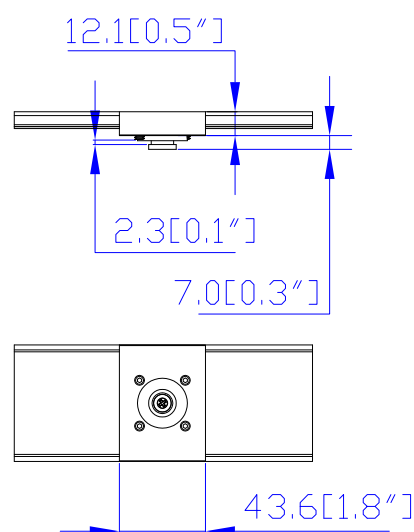

CS8365C

VIEW A

VIEW B

Option 1.

Option 2.

Option 3.

VIEW D

VIEW C

NOTES:
1. ALL DIMENSIONS ARE MILLIMETERS [INCHES].

PROJECTION THIRD ANGLE
DO NOT SCALE DRAWING
SHEET 1 OF 1

THIS DRAWING AND SPECIFICATIONS HEREIN ARE THE PROPERTY OF RARITAN, INC. AND SHALL NOT BE COPIED, REPRODUCED OR USED, IN WHOLE OR IN PART, AS THE BASIS FOR THE MANUFACTURE OR SALE OF ITEMS WITHOUT WRITTEN PERMISSION FROM RARITAN, INC. THIS DRAWING IS BASED UPON LATEST AVAILABLE INFORMATION AND IS SUBJECT TO CHANGE WITHOUT NOTICE.

TITLE:
iPDU Zero U
Three Phase, 40A/208V-240V
Plug Type: CS8365C
Output Type: (12) Locking C13+(12) Locking C19

DWG NO. **MPX2-4547V-E2V2 & MPX2-5547V-E2V2** REV. **0A**

Drawing Maker: EVA LIN Jun. 07, 2016
Design Engineer: Kenny_C Jun. 07, 2016
Approver: Tom_H Jun. 07, 2016