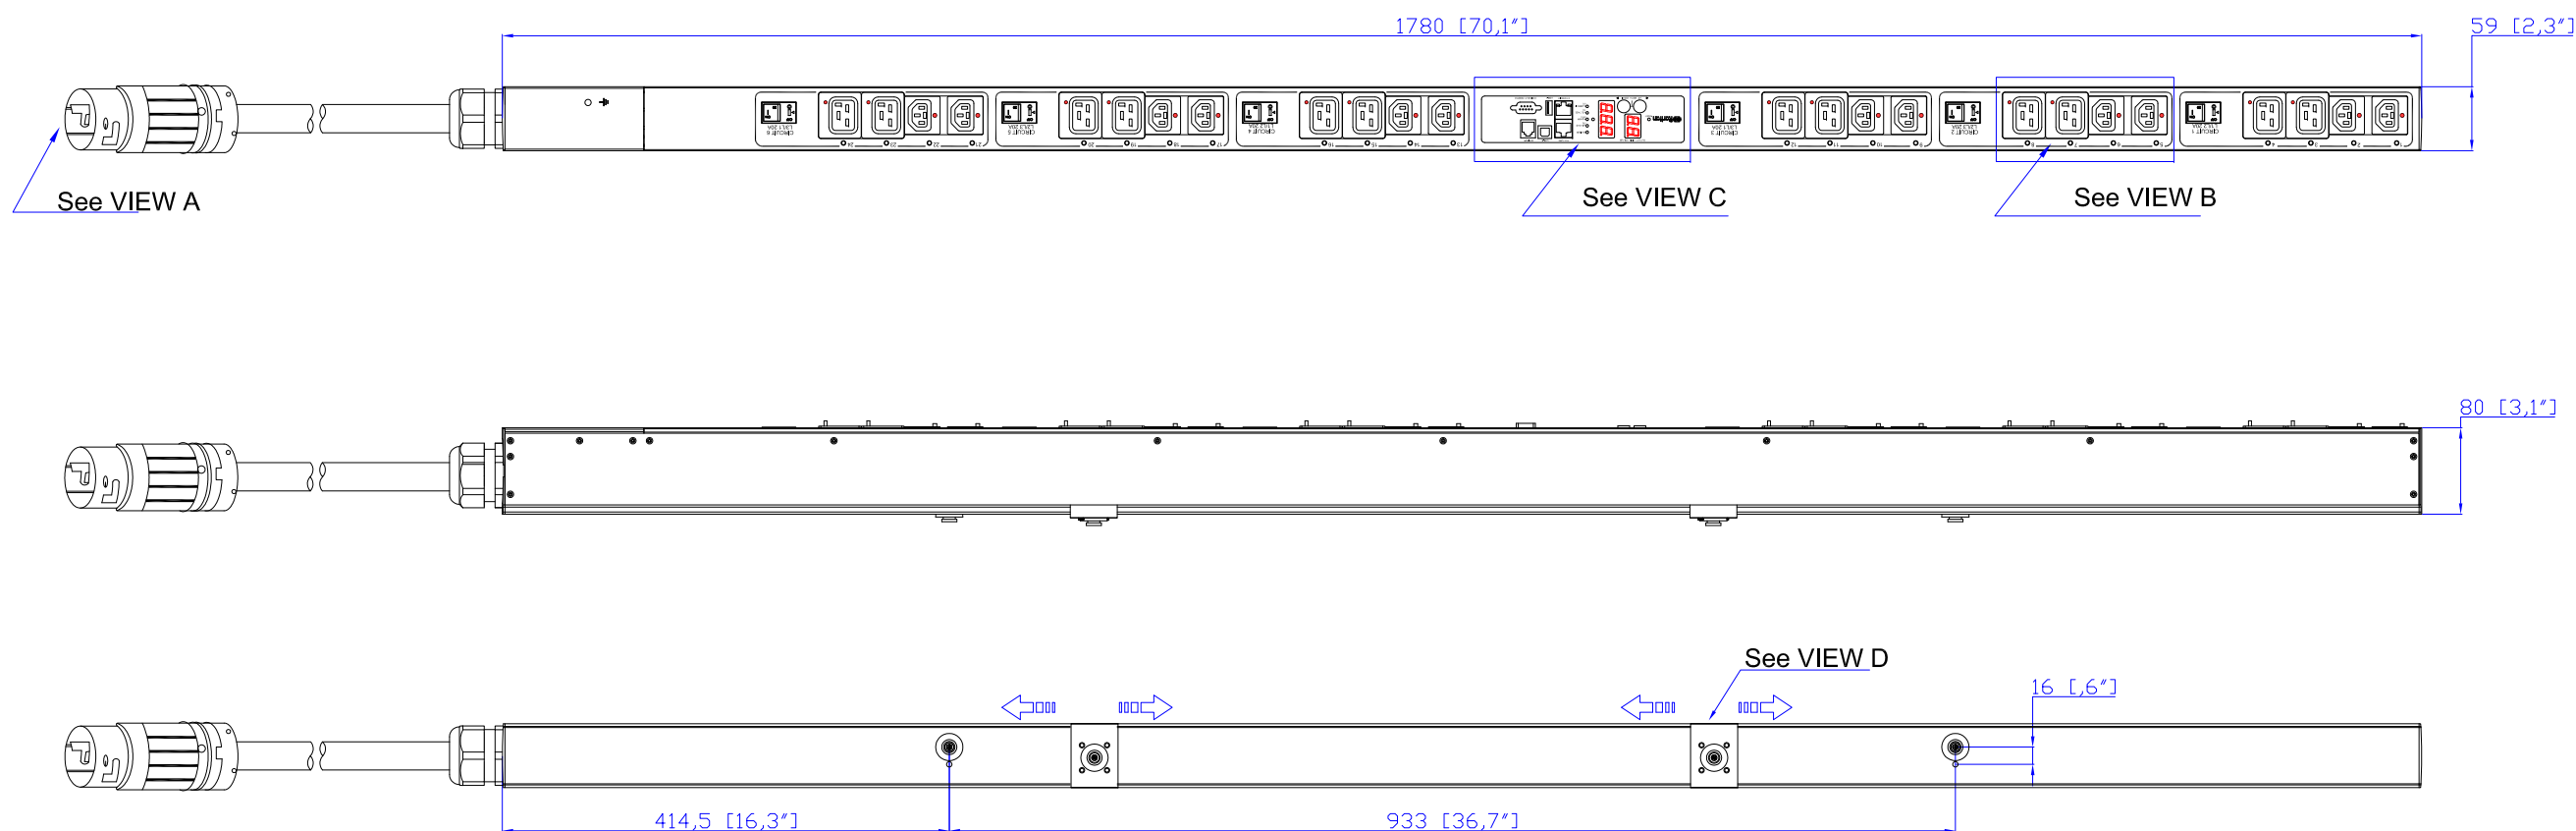

CS8365C

VIEW A

VIEW B

Option 1.

Option 2.

Option 3.

VIEW D

VIEW C

NOTES:
1. ALL DIMENSIONS ARE MILLIMETERS [INCHES].

PROJECTION THIRD ANGLE
DO NOT SCALE DRAWING
SHEET 1 OF 1

THIS DRAWING AND SPECIFICATIONS HEREIN ARE THE PROPERTY OF RARITAN, INC. AND SHALL NOT BE COPIED, REPRODUCED OR USED, IN WHOLE OR IN PART, AS THE BASIS FOR THE MANUFACTURE OR SALE OF ITEMS WITHOUT WRITTEN PERMISSION FROM RARITAN, INC. THIS DRAWING IS BASED UPON LATEST AVAILABLE INFORMATION AND IS SUBJECT TO CHANGE WITHOUT NOTICE.

TITLE:
iPDU Zero U
Three Phase, 40A/208V-240V
Plug Type: CS8365C
Output Type: (12) Locking C13+(12) Locking C19

DWG NO. **MPX2-4547V-E2V2 & MPX2-5547V-E2V2** REV. **0A**

Drawing Maker: EVA LIN Jun. 07, 2016
Design Engineer: Kenny_C Jun. 07, 2016
Approver: Tom_H Jun. 07, 2016