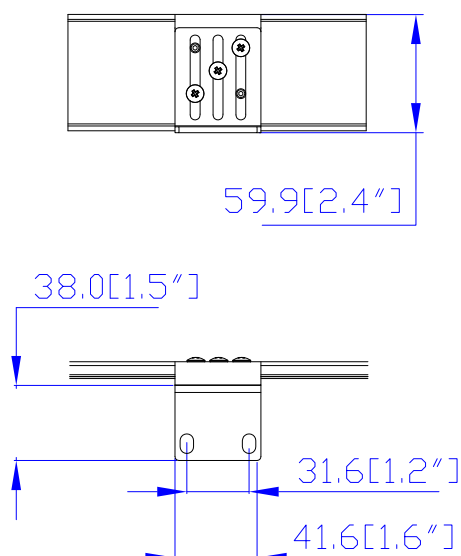

CS8365C

VIEW A

VIEW B

Option 1.

Option 2.

Option 3.

VIEW D

VIEW C

NOTES:
1. ALL DIMENSIONS ARE MILLIMETERS [INCHES].

PROJECTION THIRD ANGLE
DO NOT SCALE DRAWING
SHEET 1 OF 1

THIS DRAWING AND SPECIFICATIONS HEREIN ARE THE PROPERTY OF RARITAN, INC. AND SHALL NOT BE COPIED, REPRODUCED OR USED, IN WHOLE OR IN PART, AS THE BASIS FOR THE MANUFACTURE OR SALE OF ITEMS WITHOUT WRITTEN PERMISSION FROM RARITAN, INC. THIS DRAWING IS BASED UPON LATEST AVAILABLE INFORMATION AND IS SUBJECT TO CHANGE WITHOUT NOTICE.

TITLE:
iPDU Zero U
Three Phase, 40A/208V-240V
Plug Type: CS8365C
Output Type: (12) Locking C13+(12) Locking C19

DWG NO. **MPX2-4547V-E2V2 & MPX2-5547V-E2V2** REV. **0A**

Drawing Maker: EVA LIN Jun. 07, 2016
Design Engineer: Kenny_C Jun. 07, 2016
Approver: Tom_H Jun. 07, 2016