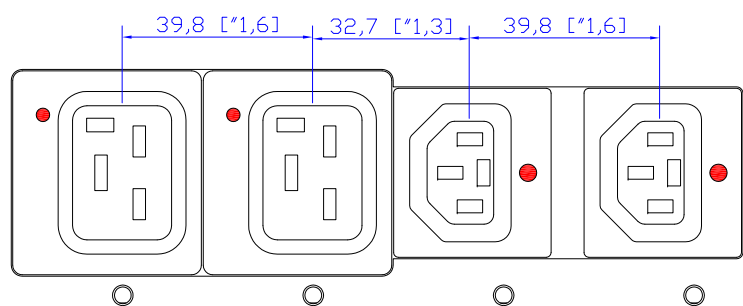

CS8365C

VIEW A

VIEW B

Option 1.

Option 2.

Option 3.

VIEW D

VIEW C

NOTES:
1. ALL DIMENSIONS ARE MILLIMETERS [INCHES].

PROJECTION THIRD ANGLE
DO NOT SCALE DRAWING
SHEET 1 OF 1

THIS DRAWING AND SPECIFICATIONS HEREIN ARE THE PROPERTY OF RARITAN, INC. AND SHALL NOT BE COPIED, REPRODUCED OR USED, IN WHOLE OR IN PART, AS THE BASIS FOR THE MANUFACTURE OR SALE OF ITEMS WITHOUT WRITTEN PERMISSION FROM RARITAN, INC. THIS DRAWING IS BASED UPON LATEST AVAILABLE INFORMATION AND IS SUBJECT TO CHANGE WITHOUT NOTICE.

TITLE:
iPDU Zero U
Three Phase, 40A/208V-240V
Plug Type: CS8365C
Output Type: (12) Locking C13+(12) Locking C19

DWG NO. **MPX2-4547V-E2V2 & MPX2-5547V-E2V2** REV. **0A**

Drawing Maker: EVA LIN Jun. 07, 2016
Design Engineer: Kenny_C Jun. 07, 2016
Approver: Tom_H Jun. 07, 2016