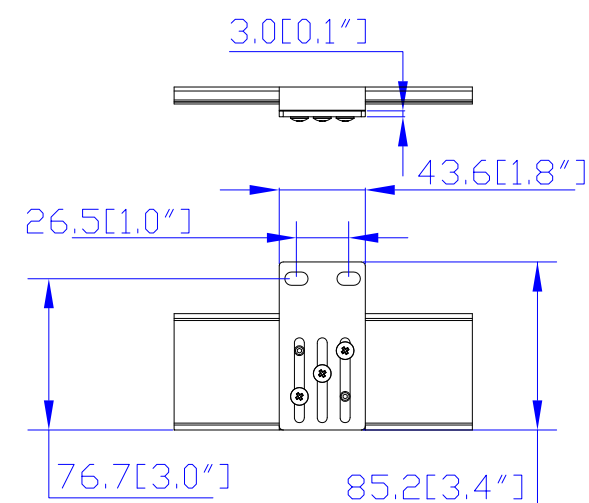

CS8365C

VIEW A

VIEW B

Option 1.

Option 2.

Option 3.

VIEW D

VIEW C

NOTES:
1. ALL DIMENSIONS ARE MILLIMETERS [INCHES].

PROJECTION THIRD ANGLE
DO NOT SCALE DRAWING
SHEET 1 OF 1

THIS DRAWING AND SPECIFICATIONS HEREIN ARE THE PROPERTY OF RARITAN, INC. AND SHALL NOT BE COPIED, REPRODUCED OR USED, IN WHOLE OR IN PART, AS THE BASIS FOR THE MANUFACTURE OR SALE OF ITEMS WITHOUT WRITTEN PERMISSION FROM RARITAN, INC. THIS DRAWING IS BASED UPON LATEST AVAILABLE INFORMATION AND IS SUBJECT TO CHANGE WITHOUT NOTICE.

TITLE:
iPDU Zero U
Three Phase, 40A/208V-240V
Plug Type: CS8365C
Output Type: (12) Locking C13+(12) Locking C19

DWG NO. **MPX2-4547V-E2V2 & MPX2-5547V-E2V2** REV. **0A**

Drawing Maker: EVA LIN Jun. 07, 2016
Design Engineer: Kenny_C Jun. 07, 2016
Approver: Tom_H Jun. 07, 2016