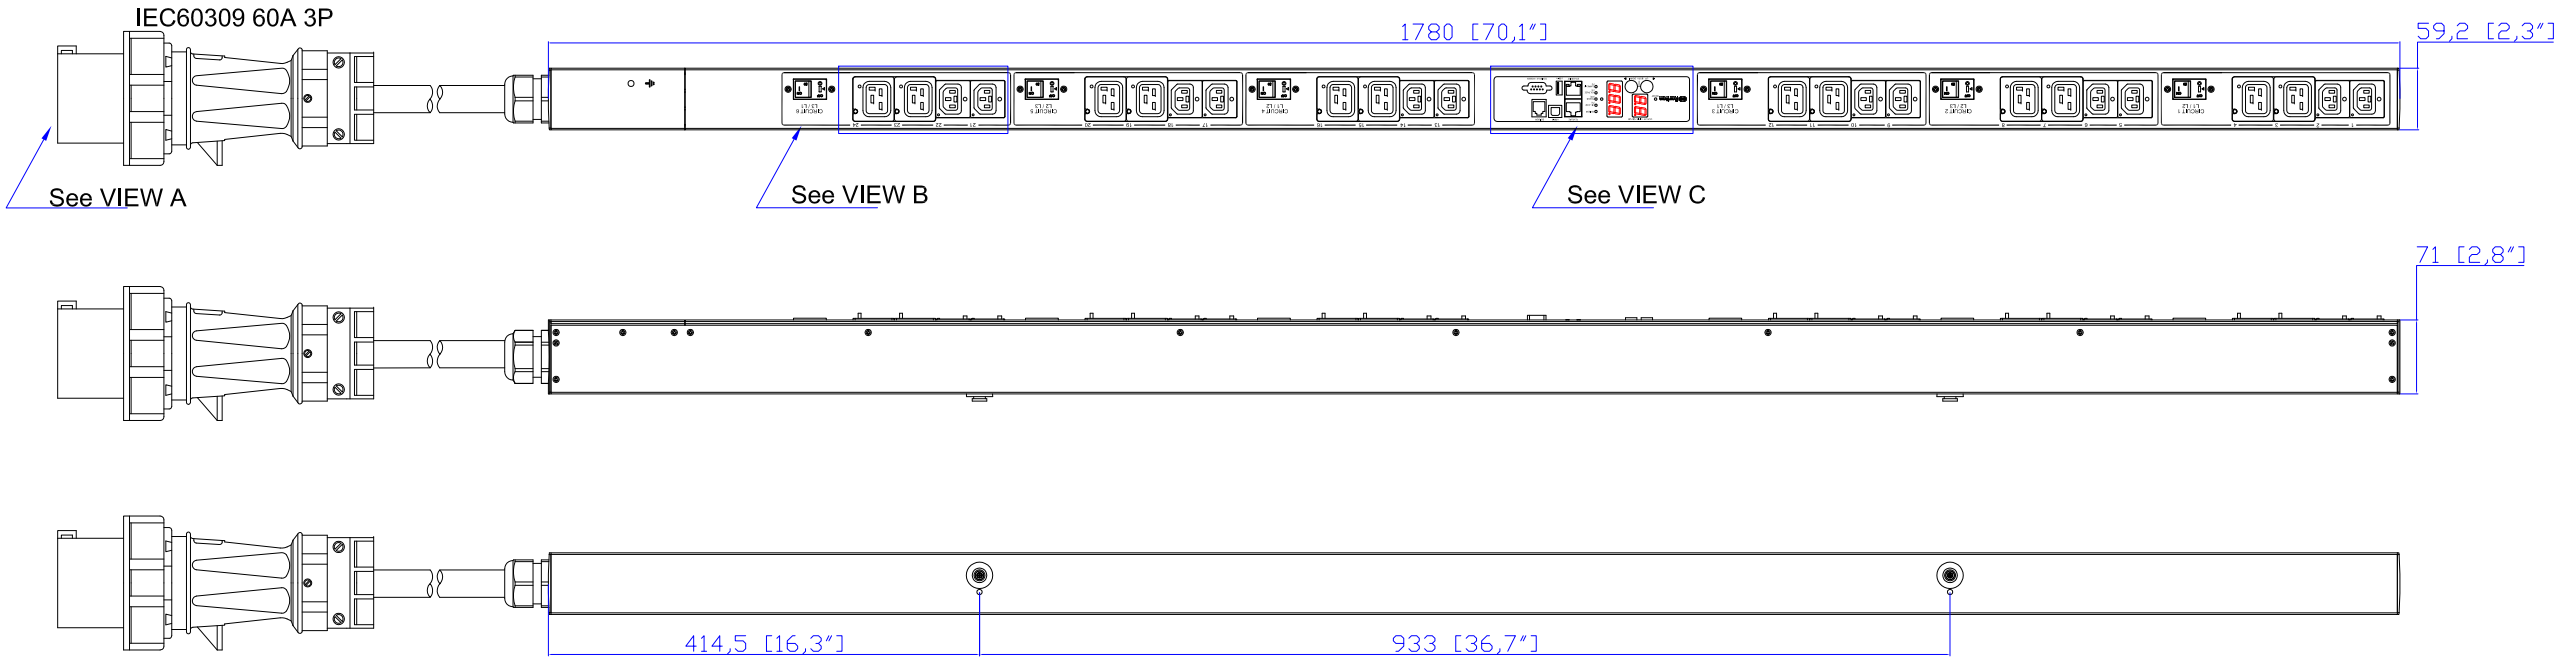

IEC60309 60A 3P

VIEW A

VIEW B

VIEW C

NOTES:  
1.ALL DIMENSIONS ARE MILLIMETERS[INCHES].

<b>Raritan</b> www.raritan.com		PROJECTION THIRD ANGLE	DO NOT SCALE DRAWING	TITLE: iPDU Zero U, Three phase 48A / 208-240V Plug Type: IEC60309 60A 3P, Outlet Type:(12)LockingC13,(12)LockingC19
			SHEET 1 OF 1	
DRAWN :	EVA LIN	Aug. 27,2013	THIS DRAWING AND SPECIFICATIONS HEREIN ARE THE PROPERTY OF RARITAN, INC. AND SHALL NOT BE COPIED, REPRODUCED OR USED, IN WHOLE OR IN PART, AS THE BASIS FOR THE MANUFACTURE OR SALE OF ITEMS WITHOUT WRITTEN PERMISSION FROM RARITAN, INC. THIS DRAWING IS BASED UPON LATEST AVAILABLE INFORMATION AND IS SUBJECT TO CHANGE WITHOUT NOTICE.	
ENGINEER:	Kenny_C	Aug. 27,2013		
APPROVED:	Tom_H	Aug. 27,2013		