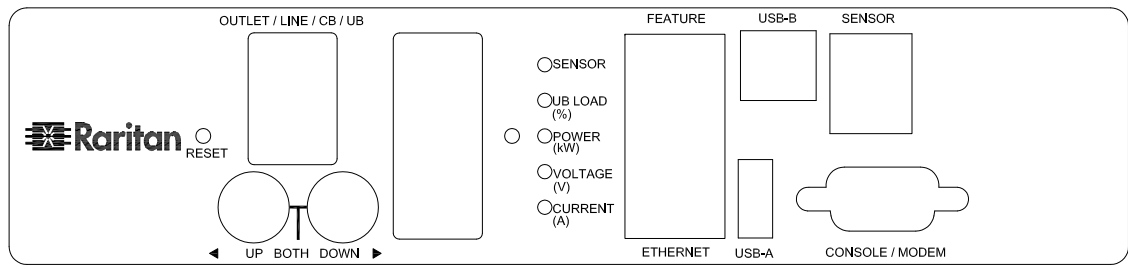

IEC60309 60A 3P

VIEW A

VIEW B

VIEW C

NOTES:  
1.ALL DIMENSIONS ARE MILLIMETERS[INCHES].

<b>Raritan</b> www.raritan.com		PROJECTION THIRD ANGLE	DO NOT SCALE DRAWING	TITLE: iPDU Zero U, Three phase 48A / 208-240V Plug Type: IEC60309 60A 3P, Outlet Type:(12)LockingC13,(12)LockingC19
			SHEET 1 OF 1	
DRAWN :	EVA LIN	Aug. 27,2013	THIS DRAWING AND SPECIFICATIONS HEREIN ARE THE PROPERTY OF RARITAN, INC. AND SHALL NOT BE COPIED, REPRODUCED OR USED, IN WHOLE OR IN PART, AS THE BASIS FOR THE MANUFACTURE OR SALE OF ITEMS WITHOUT WRITTEN PERMISSION FROM RARITAN, INC. THIS DRAWING IS BASED UPON LATEST AVAILABLE INFORMATION AND IS SUBJECT TO CHANGE WITHOUT NOTICE.	
ENGINEER:	Kenny_C	Aug. 27,2013		
APPROVED:	Tom_H	Aug. 27,2013		