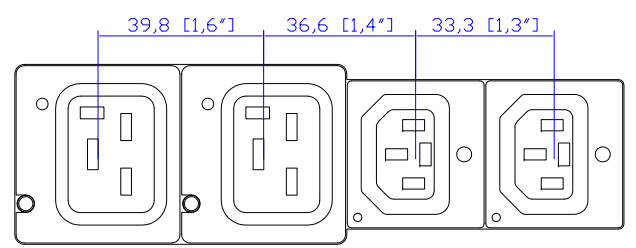

IEC60309 60A 3P

VIEW A

VIEW B

VIEW C

NOTES:  
1.ALL DIMENSIONS ARE MILLIMETERS[INCHES].

<b>Raritan</b> www.raritan.com		PROJECTION THIRD ANGLE	DO NOT SCALE DRAWING	TITLE: iPDU Zero U, Three phase 48A / 208-240V Plug Type: IEC60309 60A 3P, Outlet Type:(12)LockingC13,(12)LockingC19
			SHEET 1 OF 1	
DRAWN :	EVA LIN	Aug. 27,2013	THIS DRAWING AND SPECIFICATIONS HEREIN ARE THE PROPERTY OF RARITAN, INC. AND SHALL NOT BE COPIED, REPRODUCED OR USED, IN WHOLE OR IN PART, AS THE BASIS FOR THE MANUFACTURE OR SALE OF ITEMS WITHOUT WRITTEN PERMISSION FROM RARITAN, INC. THIS DRAWING IS BASED UPON LATEST AVAILABLE INFORMATION AND IS SUBJECT TO CHANGE WITHOUT NOTICE.	
ENGINEER:	Kenny_C	Aug. 27,2013		
APPROVED:	Tom_H	Aug. 27,2013		