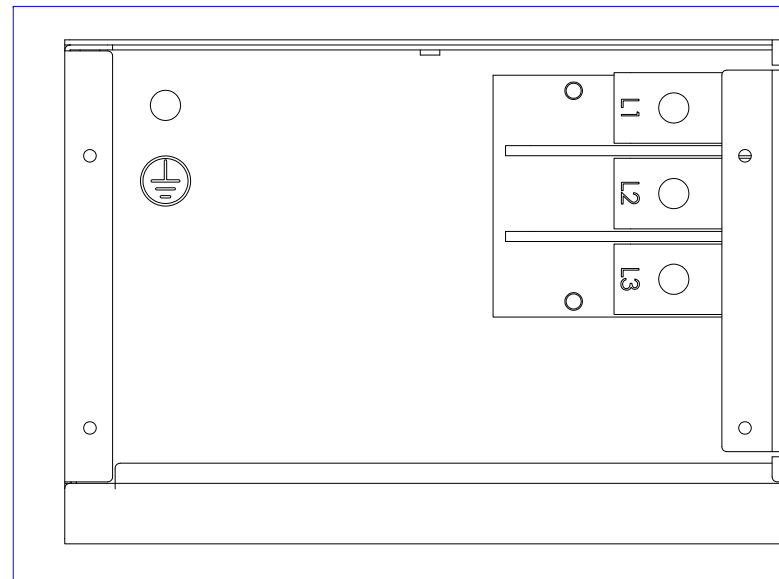

VIEW A

1. KST RNBS 5-5 or equivalent terminals for 10-12 AWG Wire
2. Inside diameter 5.3 mm & Outside diameter 8.8mm ring for M5 screw

VIEW B

Terminal Wire Connection Diagram

NOTES:  
1. ALL DIMENSIONS ARE MILLIMETERS [INCHES].

 <b>Raritan</b> www.raritan.com	PROJECTION THIRD ANGLE	DO NOT SCALE DRAWING <b>SHEET 1 OF 1</b>	TITLE: iPDU Zero U Three phase, 48A / 208V-240V Plug Type: 48A Terminal 3P Outlet Type: (12) Locking C13 + (12) Locking C19
	THIS DRAWING AND SPECIFICATIONS HEREIN ARE THE PROPERTY OF RARITAN, INC. AND SHALL NOT BE COPIED, REPRODUCED OR USED, IN WHOLE OR IN PART, AS THE BASIS FOR THE MANUFACTURE OR SALE OF ITEMS WITHOUT WRITTEN PERMISSION FROM RARITAN, INC. THIS DRAWING IS BASED UPON LATEST AVAILABLE INFORMATION AND IS SUBJECT TO CHANGE WITHOUT NOTICE..		DWG NO: <b>MPX2-4551Y-E2N1V2 &amp; MPX2-5551Y-E2N1V2</b> REV: <b>0A</b>
DRAWN : Tom Hsueh ENGINEER: Kenny Chen APPROVED: Tom Hsueh	Aug. 06. 2015 Aug. 06. 2015 Aug. 06. 2015		