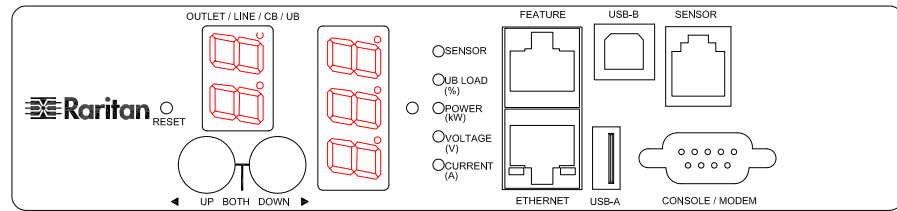

VIEW A

1. KST RNBS 5-5 or equivalent terminals for 10-12 AWG Wire
2. Inside diameter 5.3 mm & Outside diameter 8.8mm ring for M5 screw

VIEW B

Terminal Wire Connection Diagram

NOTES:  
1. ALL DIMENSIONS ARE MILLIMETERS [INCHES].

 <b>Raritan</b> www.raritan.com	PROJECTION THIRD ANGLE	DO NOT SCALE DRAWING <b>SHEET 1 OF 1</b>	TITLE: iPDU Zero U Three phase, 48A / 208V-240V Plug Type: 48A Terminal 3P Outlet Type: (12) Locking C13 + (12) Locking C19
	THIS DRAWING AND SPECIFICATIONS HEREIN ARE THE PROPERTY OF RARITAN, INC. AND SHALL NOT BE COPIED, REPRODUCED OR USED, IN WHOLE OR IN PART, AS THE BASIS FOR THE MANUFACTURE OR SALE OF ITEMS WITHOUT WRITTEN PERMISSION FROM RARITAN, INC. THIS DRAWING IS BASED UPON LATEST AVAILABLE INFORMATION AND IS SUBJECT TO CHANGE WITHOUT NOTICE..		DWG NO: <b>MPX2-4551Y-E2N1V2 &amp; MPX2-5551Y-E2N1V2</b> REV: <b>0A</b>
DRAWN : Tom Hsueh ENGINEER: Kenny Chen APPROVED: Tom Hsueh	Aug. 06. 2015 Aug. 06. 2015 Aug. 06. 2015		