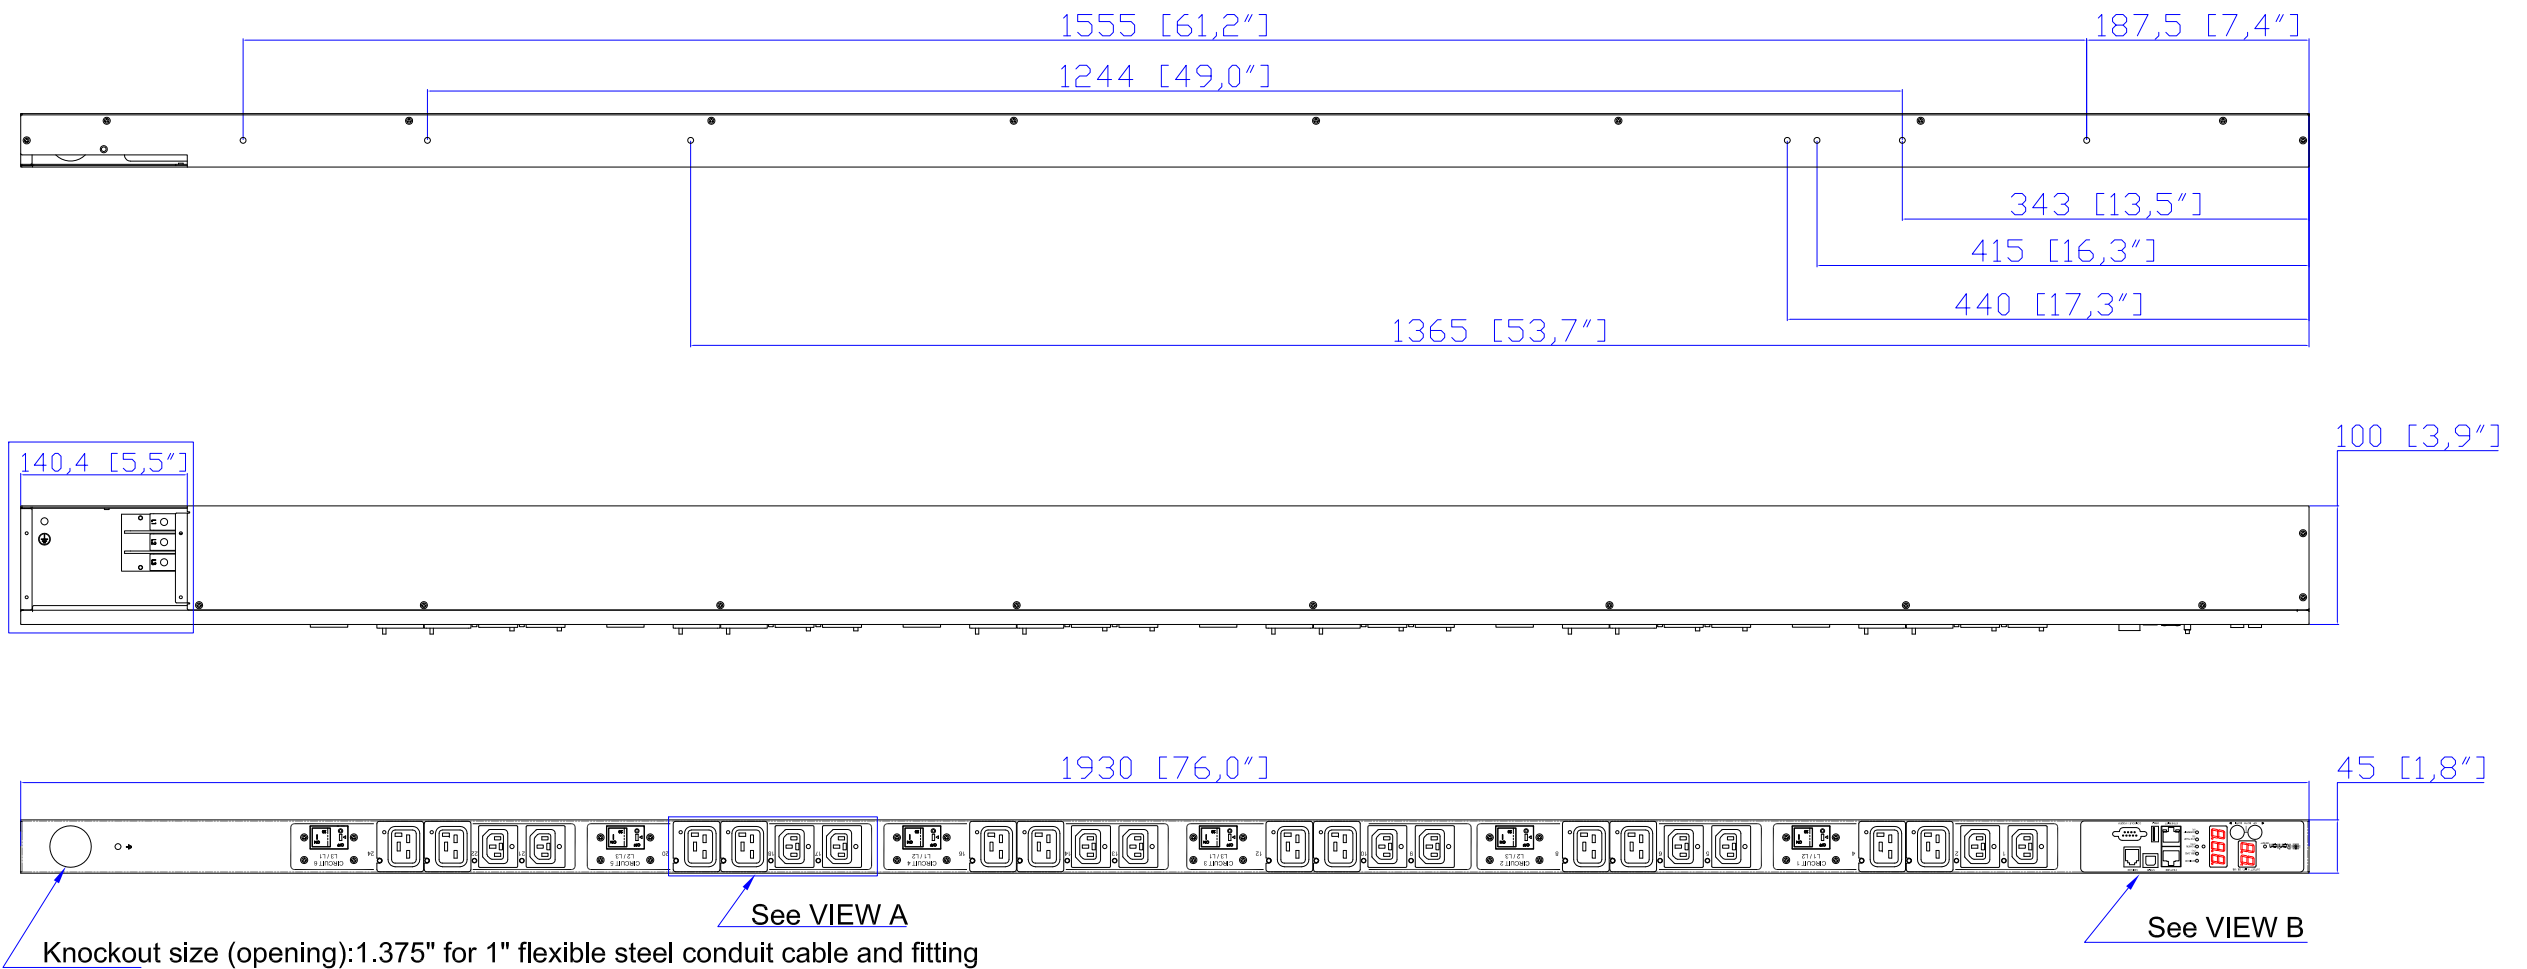

VIEW A

1. KST RNBS 5-5 or equivalent terminals for 10-12 AWG Wire
2. Inside diameter 5.3 mm & Outside diameter 8.8mm ring for M5 screw

VIEW B

Terminal Wire Connection Diagram

NOTES:  
1. ALL DIMENSIONS ARE MILLIMETERS [INCHES].

 <b>Raritan</b> www.raritan.com	PROJECTION THIRD ANGLE	DO NOT SCALE DRAWING <b>SHEET 1 OF 1</b>	TITLE: iPDU Zero U Three phase, 48A / 208V-240V Plug Type: 48A Terminal 3P Outlet Type: (12) Locking C13 + (12) Locking C19
	THIS DRAWING AND SPECIFICATIONS HEREIN ARE THE PROPERTY OF RARITAN, INC. AND SHALL NOT BE COPIED, REPRODUCED OR USED, IN WHOLE OR IN PART, AS THE BASIS FOR THE MANUFACTURE OR SALE OF ITEMS WITHOUT WRITTEN PERMISSION FROM RARITAN, INC. THIS DRAWING IS BASED UPON LATEST AVAILABLE INFORMATION AND IS SUBJECT TO CHANGE WITHOUT NOTICE..		DWG NO: <b>MPX2-4551Y-E2N1V2 &amp; MPX2-5551Y-E2N1V2</b> REV: <b>0A</b>
DRAWN : Tom Hsueh ENGINEER: Kenny Chen APPROVED: Tom Hsueh	Aug. 06. 2015 Aug. 06. 2015 Aug. 06. 2015		