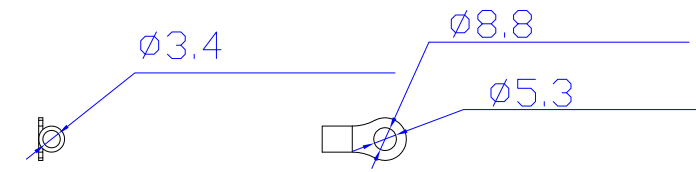

VIEW A

1. KST RNBS 5-5 or equivalent terminals for 10-12 AWG Wire
2. Inside diameter 5.3 mm & Outside diameter 8.8mm ring for M5 screw

VIEW B

Terminal Wire Connection Diagram

NOTES:  
1. ALL DIMENSIONS ARE MILLIMETERS [INCHES].

 <b>Raritan</b> www.raritan.com	PROJECTION THIRD ANGLE	DO NOT SCALE DRAWING <b>SHEET 1 OF 1</b>	TITLE: iPDU Zero U Three phase, 48A / 208V-240V Plug Type: 48A Terminal 3P Outlet Type: (12) Locking C13 + (12) Locking C19
	THIS DRAWING AND SPECIFICATIONS HEREIN ARE THE PROPERTY OF RARITAN, INC. AND SHALL NOT BE COPIED, REPRODUCED OR USED, IN WHOLE OR IN PART, AS THE BASIS FOR THE MANUFACTURE OR SALE OF ITEMS WITHOUT WRITTEN PERMISSION FROM RARITAN, INC. THIS DRAWING IS BASED UPON LATEST AVAILABLE INFORMATION AND IS SUBJECT TO CHANGE WITHOUT NOTICE..		DWG NO: <b>MPX2-4551Y-E2N1V2 &amp; MPX2-5551Y-E2N1V2</b> REV: <b>0A</b>
DRAWN : Tom Hsueh ENGINEER: Kenny Chen APPROVED: Tom Hsueh	Aug. 06. 2015 Aug. 06. 2015 Aug. 06. 2015		