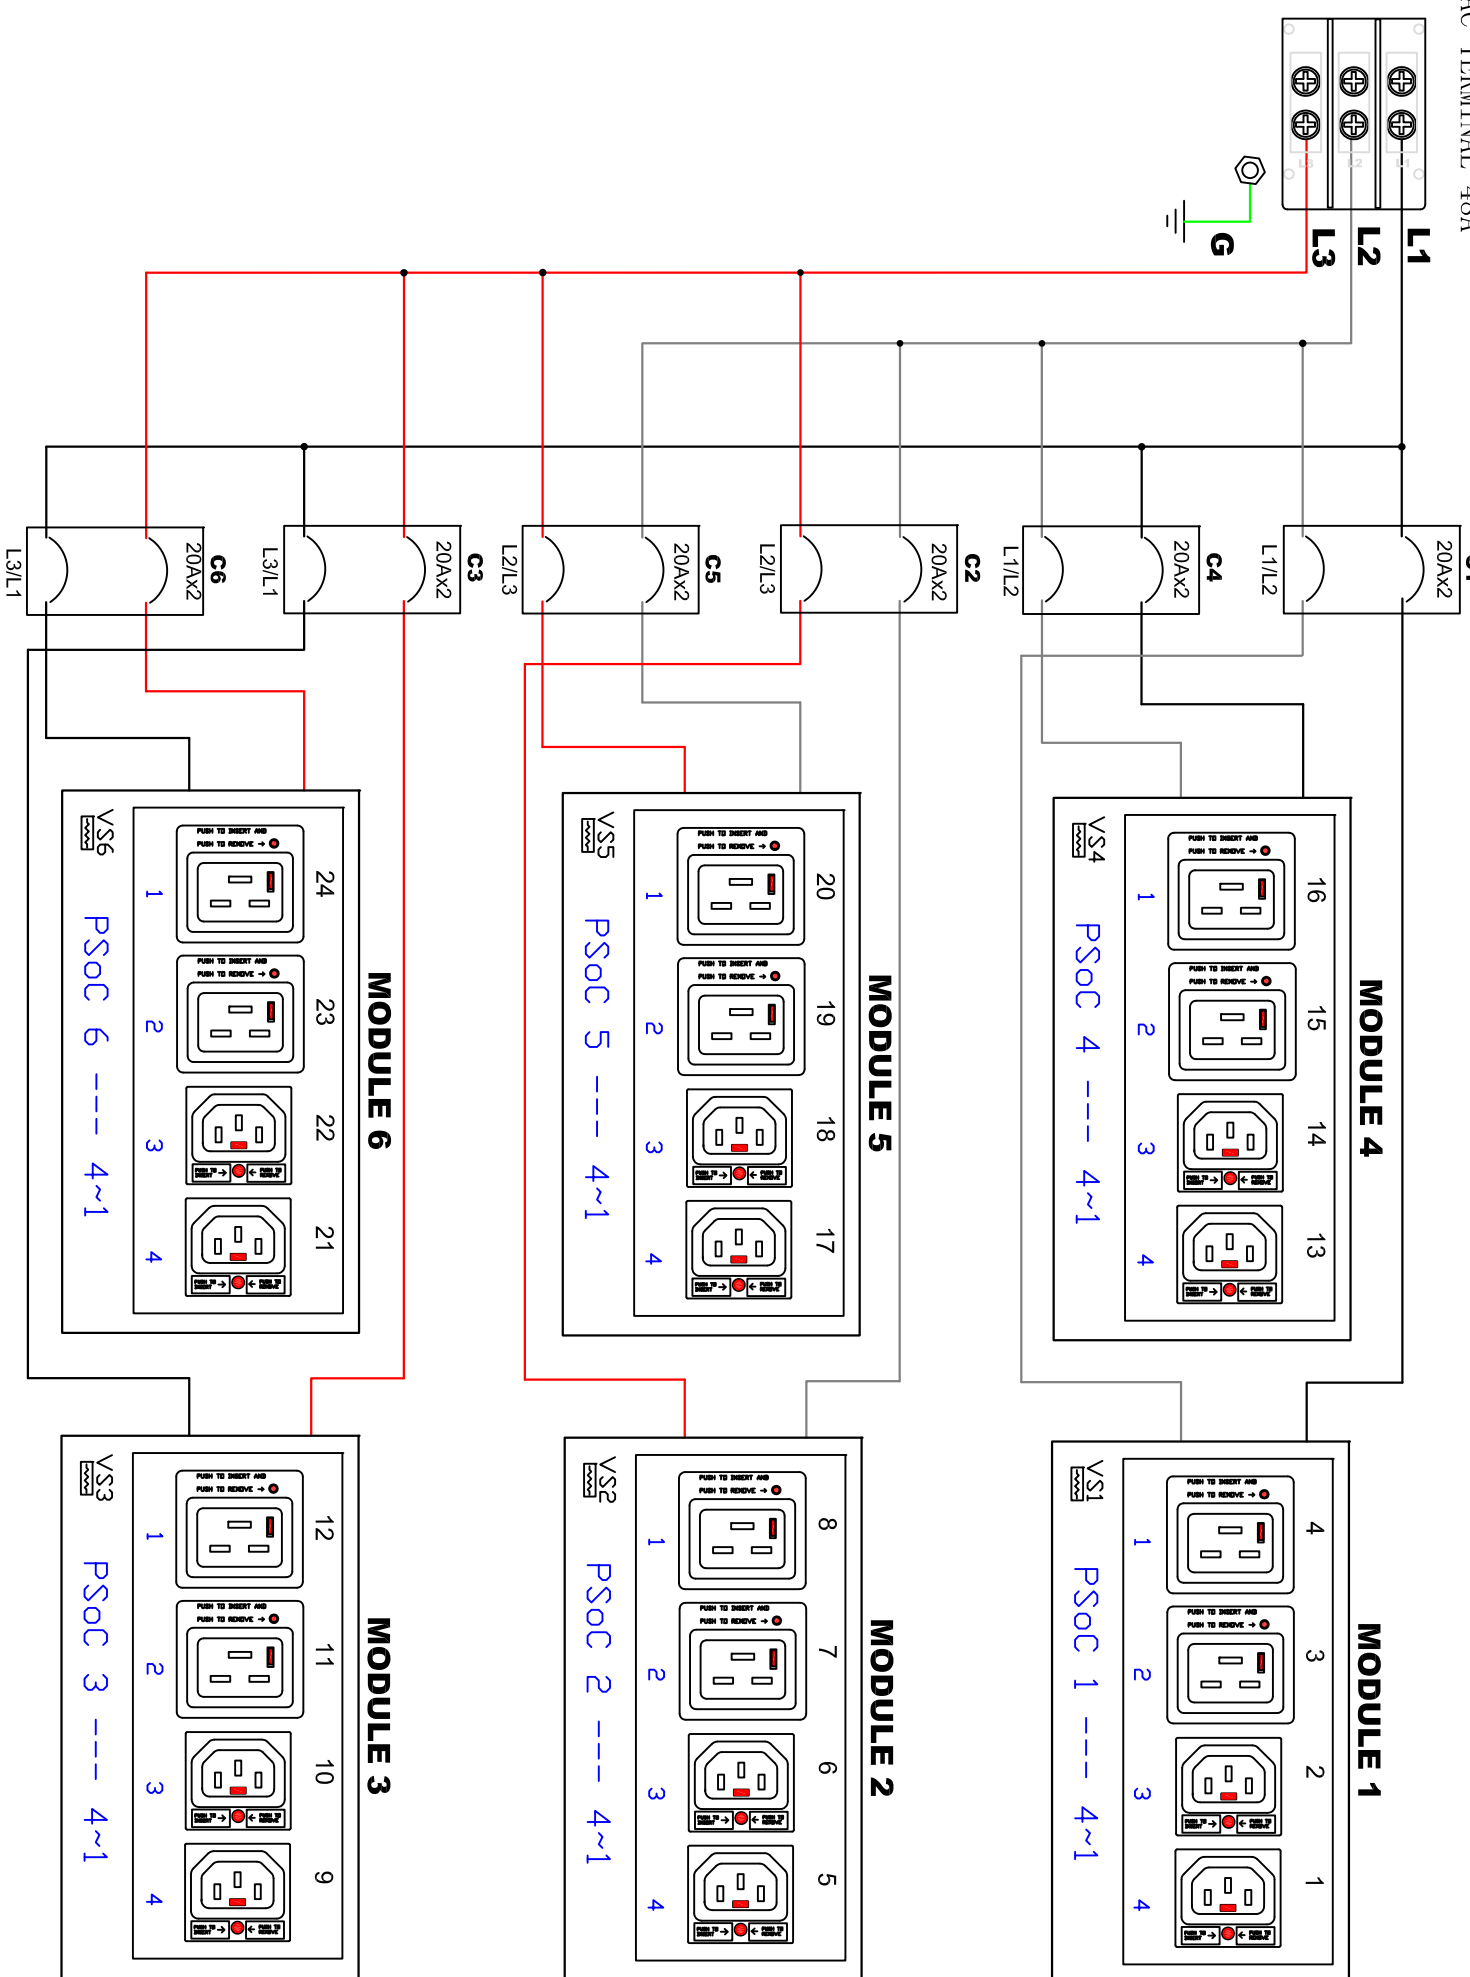

AC TERMINAL 48A

www.raritan.com

DRAWN : Albert
 ENGINEER: Albert
 APPROVED: Bright.Yu

AUG/05/2015
 AUG/05/2015
 AUG/05/2015

PROJECTION
 THIRD ANGLE

DO NOT SCALE DRAWING
 SHEET 1 OF 1

THIS DRAWING AND SPECIFICATIONS HEREIN ARE THE PROPERTY OF RARITAN, INC. AND SHALL NOT BE COPIED, REPRODUCED OR USED, IN WHOLE OR IN PART, AS THE BASIS FOR THE MANUFACTURE OR SALE OF ITEMS WITHOUT WRITTEN PERMISSION FROM RARITAN, INC. THIS DRAWING IS BASED UPON LATEST AVAILABLE INFORMATION AND IS SUBJECT TO CHANGE WITHOUT NOTICE.

TITLE:
 IPDU 0U, Metered only, Three phase Delta
 48A / 208-240V
 Input : TERMINAL
 Output : (12) C13 Locking, (12) C19 Locking

DWG NO.
 TPX2-4551Y-E2N1V2

REV.
 0A