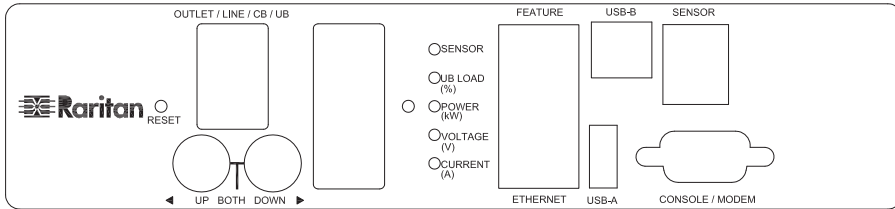

VIEW A

VIEW B

-
1. KST RNBS 22-6 or equivalent terminals for 4 AWG wire
 2. Inside diameter 6.4mm & Outside diameter 12.2mm terminal ring for M6 screw

VIEW C

Knockout size (opening): 1.375" for Ø1" flexible steel conduit cable and fitting

NOTES:
1. ALL DIMENSIONS ARE MILLIMETERS [INCHES].

 www.raritan.com	 PROJECTION THIRD ANGLE	DO NOT SCALE DRAWING SHEET 1 OF 1	TITLE: iPDU Zero U, Three phase 48A / 208-240V Plug Type: 48A Terminal 3P Outlet Type: (12)LockingC13, (12)LockingC19 DWG NO. MPX2-4551YV-E2N2V2	REV. A	
	DRAWN : Tom Hsueh Jun. 05. 2013	THIS DRAWING AND SPECIFICATIONS HEREIN ARE THE PROPERTY OF RARITAN, INC. AND SHALL NOT BE COPIED, REPRODUCED OR USED, IN WHOLE OR IN PART, AS THE BASIS FOR THE MANUFACTURE OR SALE OF ITEMS WITHOUT WRITTEN PERMISSION FROM RARITAN, INC. THIS DRAWING IS BASED UPON LATEST AVAILABLE INFORMATION AND IS SUBJECT TO CHANGE WITHOUT NOTICE.			
	ENGINEER: Tom Hsueh Jun. 05. 2013 APPROVED: Tom Hsueh Jun. 05. 2013				