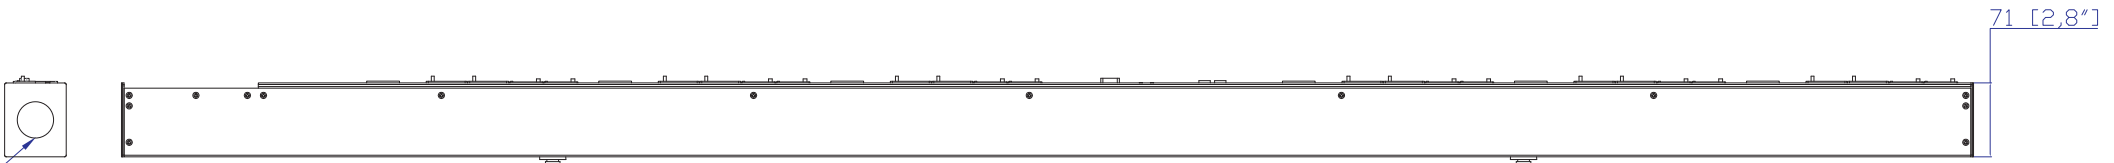

VIEW A

VIEW B

-
1. KST RNBS 22-6 or equivalent terminals for 4 AWG wire
 2. Inside diameter 6.4mm & Outside diameter 12.2mm terminal ring for M6 screw

VIEW C

Knockout size (opening): 1.375" for Ø1" flexible steel conduit cable and fitting

NOTES:
1. ALL DIMENSIONS ARE MILLIMETERS [INCHES].

 www.raritan.com	 PROJECTION THIRD ANGLE	DO NOT SCALE DRAWING SHEET 1 OF 1	TITLE: iPDU Zero U, Three phase 48A / 208-240V Plug Type: 48A Terminal 3P Outlet Type: (12)LockingC13, (12)LockingC19 DWG NO. MPX2-4551YV-E2N2V2	REV. A	
	DRAWN : Tom Hsueh Jun. 05. 2013	THIS DRAWING AND SPECIFICATIONS HEREIN ARE THE PROPERTY OF RARITAN, INC. AND SHALL NOT BE COPIED, REPRODUCED OR USED, IN WHOLE OR IN PART, AS THE BASIS FOR THE MANUFACTURE OR SALE OF ITEMS WITHOUT WRITTEN PERMISSION FROM RARITAN, INC. THIS DRAWING IS BASED UPON LATEST AVAILABLE INFORMATION AND IS SUBJECT TO CHANGE WITHOUT NOTICE.			
	ENGINEER: Tom Hsueh Jun. 05. 2013 APPROVED: Tom Hsueh Jun. 05. 2013				