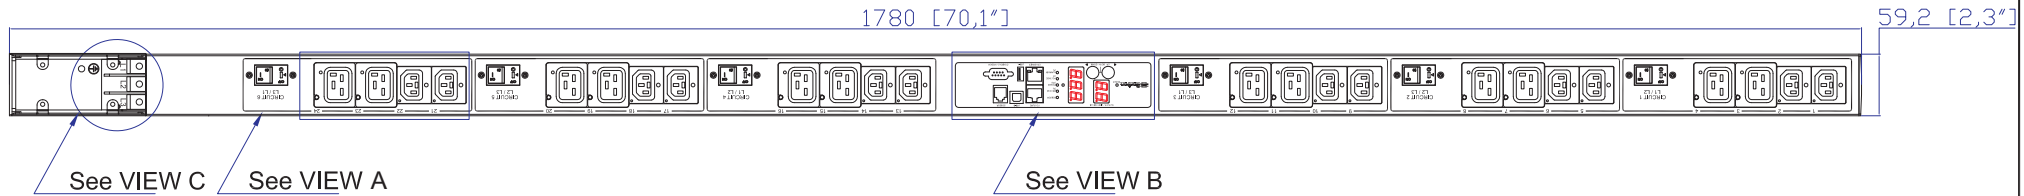

VIEW A

VIEW B

-
1. KST RNBS 22-6 or equivalent terminals for 4 AWG wire
 2. Inside diameter 6.4mm & Outside diameter 12.2mm terminal ring for M6 screw

VIEW C

Knockout size (opening): 1.375" for Ø1" flexible steel conduit cable and fitting

NOTES:
1. ALL DIMENSIONS ARE MILLIMETERS [INCHES].

 www.raritan.com	 PROJECTION THIRD ANGLE	DO NOT SCALE DRAWING SHEET 1 OF 1	TITLE: iPDU Zero U, Three phase 48A / 208-240V Plug Type: 48A Terminal 3P Outlet Type: (12)LockingC13, (12)LockingC19 DWG NO. MPX2-4551YV-E2N2V2	REV. A	
	DRAWN : Tom Hsueh Jun. 05. 2013	THIS DRAWING AND SPECIFICATIONS HEREIN ARE THE PROPERTY OF RARITAN, INC. AND SHALL NOT BE COPIED, REPRODUCED OR USED, IN WHOLE OR IN PART, AS THE BASIS FOR THE MANUFACTURE OR SALE OF ITEMS WITHOUT WRITTEN PERMISSION FROM RARITAN, INC. THIS DRAWING IS BASED UPON LATEST AVAILABLE INFORMATION AND IS SUBJECT TO CHANGE WITHOUT NOTICE.			
	ENGINEER: Tom Hsueh Jun. 05. 2013 APPROVED: Tom Hsueh Jun. 05. 2013				