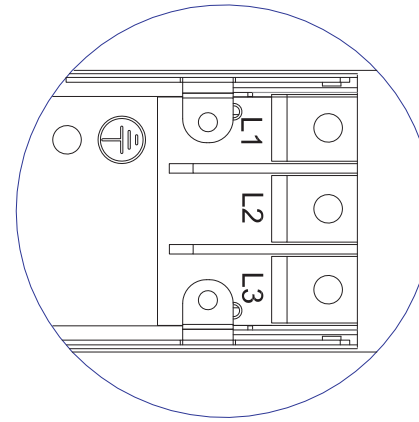

VIEW A

VIEW B

-
1. KST RNBS 22-6 or equivalent terminals for 4 AWG wire
 2. Inside diameter 6.4mm & Outside diameter 12.2mm terminal ring for M6 screw

VIEW C

Knockout size (opening): 1.375" for Ø1" flexible steel conduit cable and fitting

NOTES:
1. ALL DIMENSIONS ARE MILLIMETERS [INCHES].

 www.raritan.com	 PROJECTION THIRD ANGLE	DO NOT SCALE DRAWING SHEET 1 OF 1	TITLE: iPDU Zero U, Three phase 48A / 208-240V Plug Type: 48A Terminal 3P Outlet Type: (12)LockingC13, (12)LockingC19 DWG NO. MPX2-4551YV-E2N2V2	REV. A	
	DRAWN : Tom Hsueh Jun. 05. 2013	THIS DRAWING AND SPECIFICATIONS HEREIN ARE THE PROPERTY OF RARITAN, INC. AND SHALL NOT BE COPIED, REPRODUCED OR USED, IN WHOLE OR IN PART, AS THE BASIS FOR THE MANUFACTURE OR SALE OF ITEMS WITHOUT WRITTEN PERMISSION FROM RARITAN, INC. THIS DRAWING IS BASED UPON LATEST AVAILABLE INFORMATION AND IS SUBJECT TO CHANGE WITHOUT NOTICE.			
	ENGINEER: Tom Hsueh Jun. 05. 2013 APPROVED: Tom Hsueh Jun. 05. 2013				