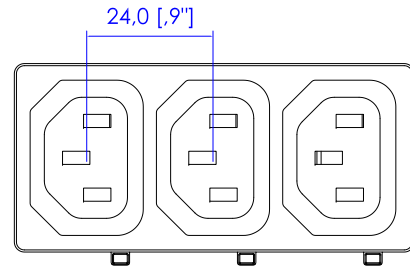

NEMA L15-30P

VIEW A

VIEW B

VIEW C

NOTES:
1. ALL DIMENSIONS ARE MILLIMETERS [INCHES].

DRAWN : EVA LIN Jul. 17, 2013
ENGINEER: Kenny_C Jul. 17, 2013
APPROVED: Tom_H Jul. 17, 2013

PROJECTION
THIRD ANGLE

DO NOT SCALE DRAWING

TITLE: iPDU Zero U,
Three phase 24A / 208V-240V
Plug Type : NEMA L15-30P
Outlet Type: (18)IEC320 C13

DWG NO. **MPX2-4594V-N2 & MPX2-5594V-N2**

REV. **A**