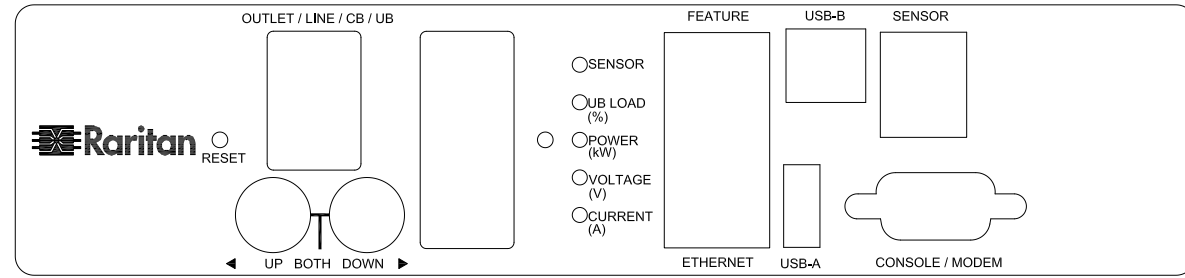

NEMA L15-30P

VIEW A

VIEW B

VIEW C

NOTES:
1. ALL DIMENSIONS ARE MILLIMETERS [INCHES].

DRAWN : EVA LIN Jul. 17, 2013
ENGINEER: Kenny_C Jul. 17, 2013
APPROVED: Tom_H Jul. 17, 2013

PROJECTION
THIRD ANGLE

DO NOT SCALE DRAWING

TITLE: iPDU Zero U,
Three phase 24A / 208V-240V
Plug Type : NEMA L15-30P
Outlet Type: (18)IEC320 C13

DWG NO. **MPX2-4594V-N2 & MPX2-5594V-N2**

REV. **A**