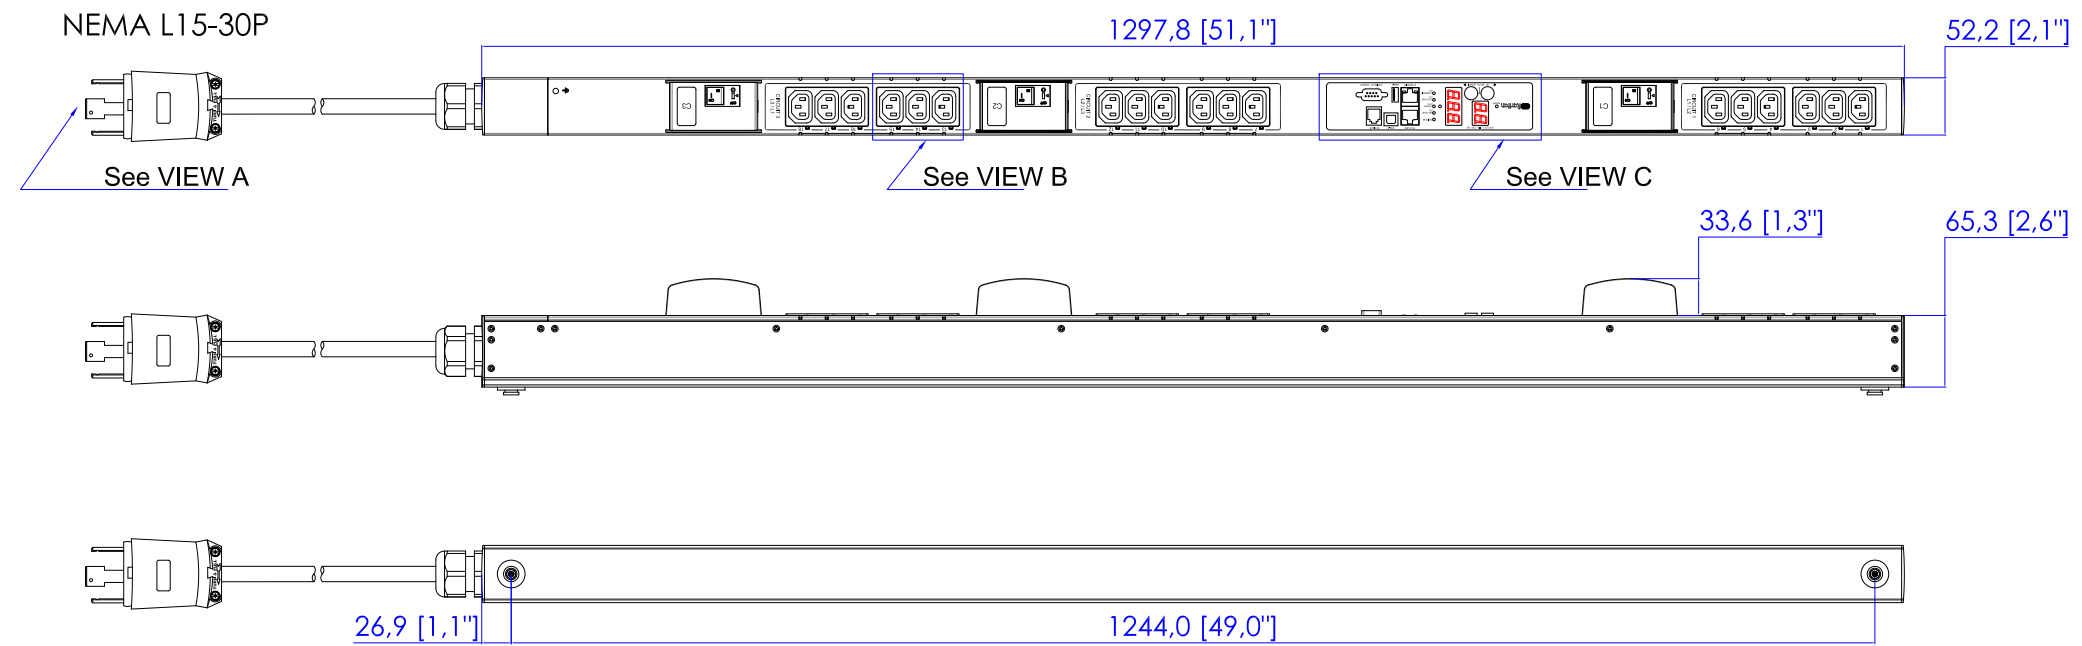

NEMA L15-30P

VIEW A

VIEW B

VIEW C

NOTES:
1. ALL DIMENSIONS ARE MILLIMETERS [INCHES].

DRAWN : EVA LIN Jul. 17, 2013
ENGINEER: Kenny_C Jul. 17, 2013
APPROVED: Tom_H Jul. 17, 2013

PROJECTION
THIRD ANGLE

DO NOT SCALE DRAWING

TITLE: iPDU Zero U,
Three phase 24A / 208V-240V
Plug Type : NEMA L15-30P
Outlet Type: (18)IEC320 C13

DWG NO. **MPX2-4594V-N2 & MPX2-5594V-N2**

REV. **A**