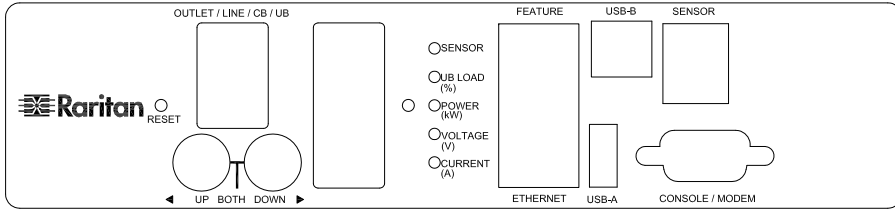

CS8365C

VIEW A

VIEW B

VIEW C

NOTES:
1.ALL DIMENSIONS ARE MILLIMETERS[INCHES].

 www.raritan.com		 PROJECTION THIRD ANGLE	DO NOT SCALE DRAWING	TITLE: iPDU Zero U Three Phase, 40A/208V-240V Plug Type: CS8365C Outlet Type: (12)Locking C13+(6)Locking C19
			SHEET 1 OF 1	
DRAWN : Eva Lin ENGINEER: Kenny Chen APPROVED: Tom Hsueh	Aug. 12. 2014 Aug. 12. 2014 Aug. 12. 2014	THIS DRAWING AND SPECIFICATIONS HEREIN ARE THE PROPERTY OF RARITAN, INC. AND SHALL NOT BE COPIED, REPRODUCED OR USED, IN WHOLE OR IN PART, AS THE BASIS FOR THE MANUFACTURE OR SALE OF ITEMS WITHOUT WRITTEN PERMISSION FROM RARITAN, INC. THIS DRAWING IS BASED UPON LATEST AVAILABLE INFORMATION AND IS SUBJECT TO CHANGE WITHOUT NOTICE.		DWG NO. MPX2-4612-E2N1V2
			REV.	A