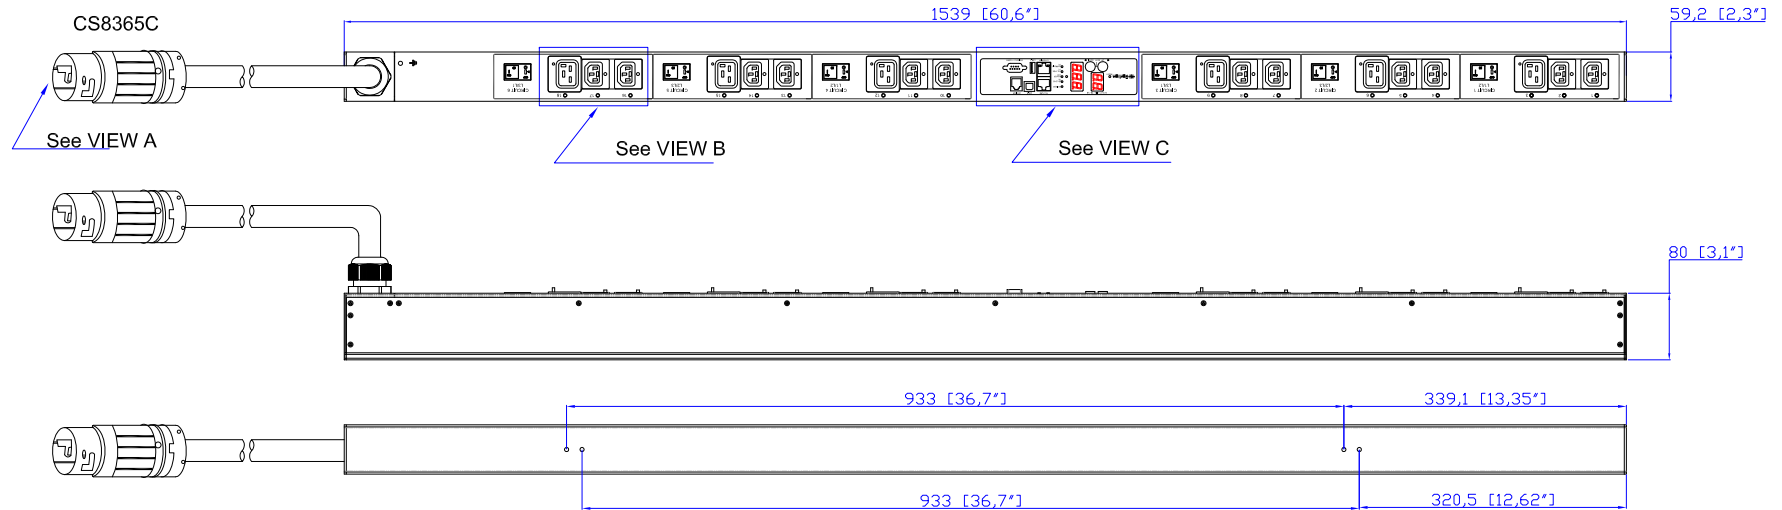

CS8365C

VIEW A

VIEW B

VIEW C

NOTES:
1.ALL DIMENSIONS ARE MILLIMETERS[INCHES].

 www.raritan.com		 PROJECTION THIRD ANGLE	DO NOT SCALE DRAWING	TITLE: iPDU Zero U Three Phase, 40A/208V-240V Plug Type: CS8365C Outlet Type: (12)Locking C13+(6)Locking C19
			SHEET 1 OF 1	
DRAWN : Eva Lin ENGINEER: Kenny Chen APPROVED: Tom Hsueh	Aug. 12. 2014 Aug. 12. 2014 Aug. 12. 2014	THIS DRAWING AND SPECIFICATIONS HEREIN ARE THE PROPERTY OF RARITAN, INC. AND SHALL NOT BE COPIED, REPRODUCED OR USED, IN WHOLE OR IN PART, AS THE BASIS FOR THE MANUFACTURE OR SALE OF ITEMS WITHOUT WRITTEN PERMISSION FROM RARITAN, INC. THIS DRAWING IS BASED UPON LATEST AVAILABLE INFORMATION AND IS SUBJECT TO CHANGE WITHOUT NOTICE.		DWG NO. MPX2-4612-E2N1V2
			REV.	A