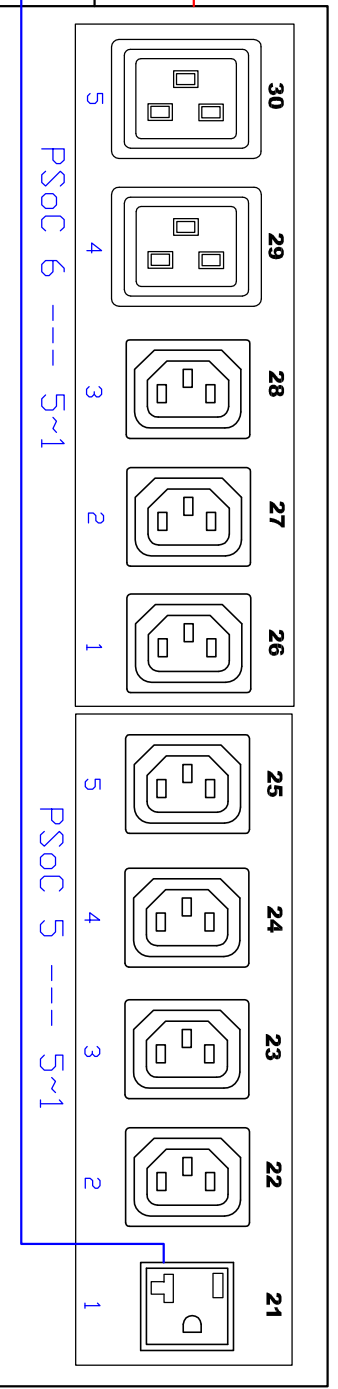

NEMA L21-30P

**CIRCUIT 1**

**CIRCUIT 2**

**CIRCUIT 3**

 <a href="http://www.raritan.com">www.raritan.com</a>		PROJECTION	DO NOT SCALE DRAWING	TITLE:
		THIRD ANGLE	SHEET 1 OF 1	iPDU 0U, Metered only, Three phase Wye
DRAWN : Tomy	MAY / 28 / 10'	THIS DRAWING AND SPECIFICATIONS HEREIN ARE THE PROPERTY OF RARITAN, INC. AND SHALL NOT BE COPIED, REPRODUCED OR USED, IN WHOLE OR IN PART, AS THE BASIS FOR THE MANUFACTURE OR SALE OF ITEMS WITHOUT WRITTEN PERMISSION FROM RARITAN, INC. THIS DRAWING IS BASED UPON LATEST AVAILABLE INFORMATION AND IS SUBJECT TO CHANGE WITHOUT NOTICE.		DWG NO.
ENGINEER:				<b>TPX2-4660</b>
APPROVED:				REV. <b>A</b>