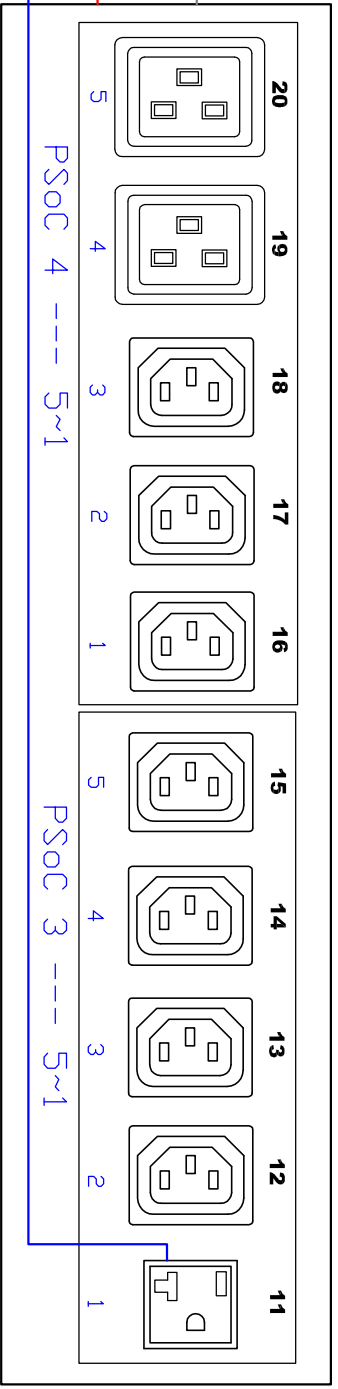

NEMA L21-30P

**CIRCUIT 1**

**CIRCUIT 2**

**CIRCUIT 3**

 <a href="http://www.raritan.com">www.raritan.com</a>		PROJECTION	DO NOT SCALE DRAWING	TITLE:
		THIRD ANGLE	SHEET 1 OF 1	iPDU 0U, Metered only, Three phase Wye
DRAWN : Tomy	MAY / 28 / 10'	THIS DRAWING AND SPECIFICATIONS HEREIN ARE THE PROPERTY OF RARITAN, INC. AND SHALL NOT BE COPIED, REPRODUCED OR USED, IN WHOLE OR IN PART, AS THE BASIS FOR THE MANUFACTURE OR SALE OF ITEMS WITHOUT WRITTEN PERMISSION FROM RARITAN, INC. THIS DRAWING IS BASED UPON LATEST AVAILABLE INFORMATION AND IS SUBJECT TO CHANGE WITHOUT NOTICE.		DWG NO.
ENGINEER:				<b>TPX2-4660</b>
APPROVED:				REV. <b>A</b>