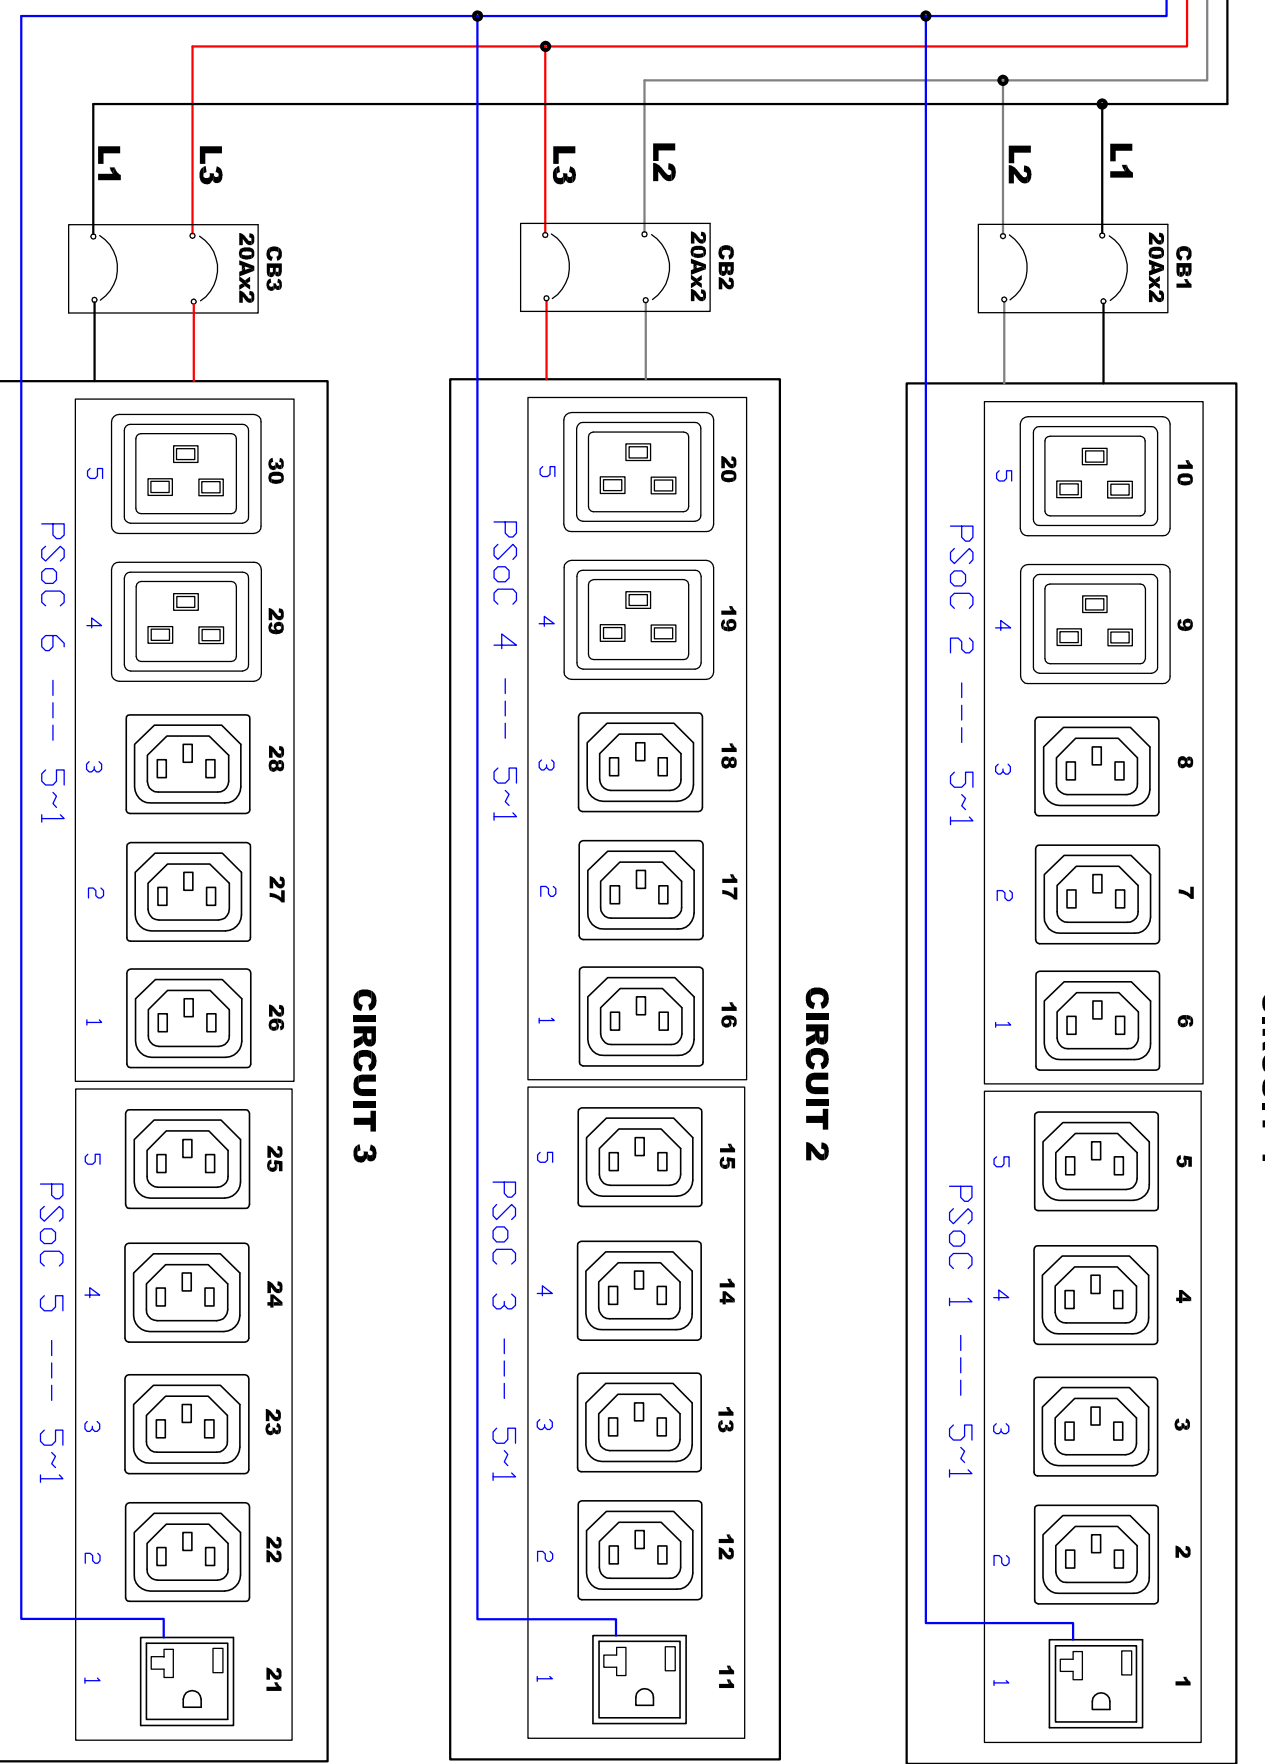

NEMA L21-30P

**CIRCUIT 1**

**CIRCUIT 2**

**CIRCUIT 3**

 <a href="http://www.raritan.com">www.raritan.com</a>		PROJECTION	DO NOT SCALE DRAWING	TITLE:
		THIRD ANGLE	SHEET 1 OF 1	iPDU 0U, Metered only, Three phase Wye
DRAWN : Tomy	MAY / 28 / 10'	THIS DRAWING AND SPECIFICATIONS HEREIN ARE THE PROPERTY OF RARITAN, INC. AND SHALL NOT BE COPIED, REPRODUCED OR USED, IN WHOLE OR IN PART, AS THE BASIS FOR THE MANUFACTURE OR SALE OF ITEMS WITHOUT WRITTEN PERMISSION FROM RARITAN, INC. THIS DRAWING IS BASED UPON LATEST AVAILABLE INFORMATION AND IS SUBJECT TO CHANGE WITHOUT NOTICE.		DWG NO.
ENGINEER:				<b>TPX2-4660</b>
APPROVED:				REV. <b>A</b>