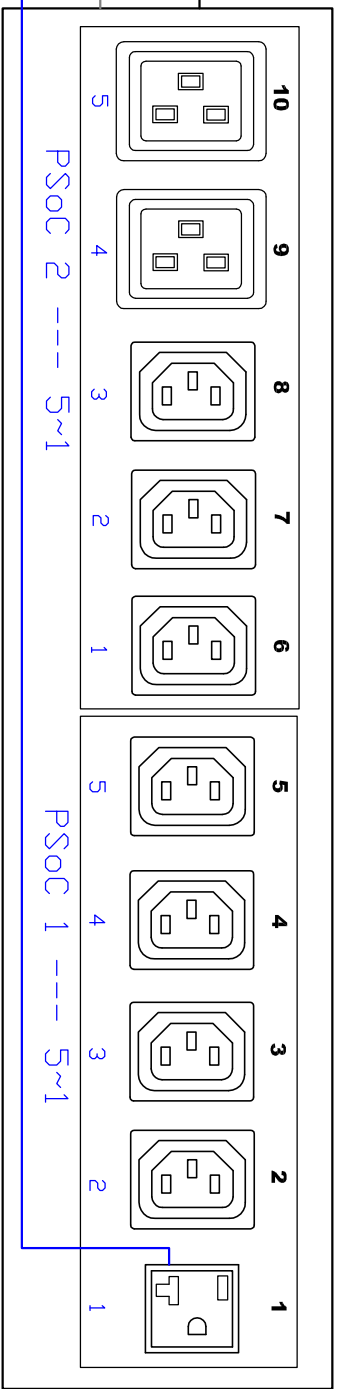

NEMA L21-30P

**CIRCUIT 1**

**CIRCUIT 2**

**CIRCUIT 3**

 <a href="http://www.raritan.com">www.raritan.com</a>		PROJECTION	DO NOT SCALE DRAWING	TITLE:
		THIRD ANGLE	SHEET 1 OF 1	iPDU 0U, Metered only, Three phase Wye
DRAWN : Tomy	MAY / 28 / 10'	THIS DRAWING AND SPECIFICATIONS HEREIN ARE THE PROPERTY OF RARITAN, INC. AND SHALL NOT BE COPIED, REPRODUCED OR USED, IN WHOLE OR IN PART, AS THE BASIS FOR THE MANUFACTURE OR SALE OF ITEMS WITHOUT WRITTEN PERMISSION FROM RARITAN, INC. THIS DRAWING IS BASED UPON LATEST AVAILABLE INFORMATION AND IS SUBJECT TO CHANGE WITHOUT NOTICE.		DWG NO.
ENGINEER:				<b>TPX2-4660</b>
APPROVED:				REV. <b>A</b>