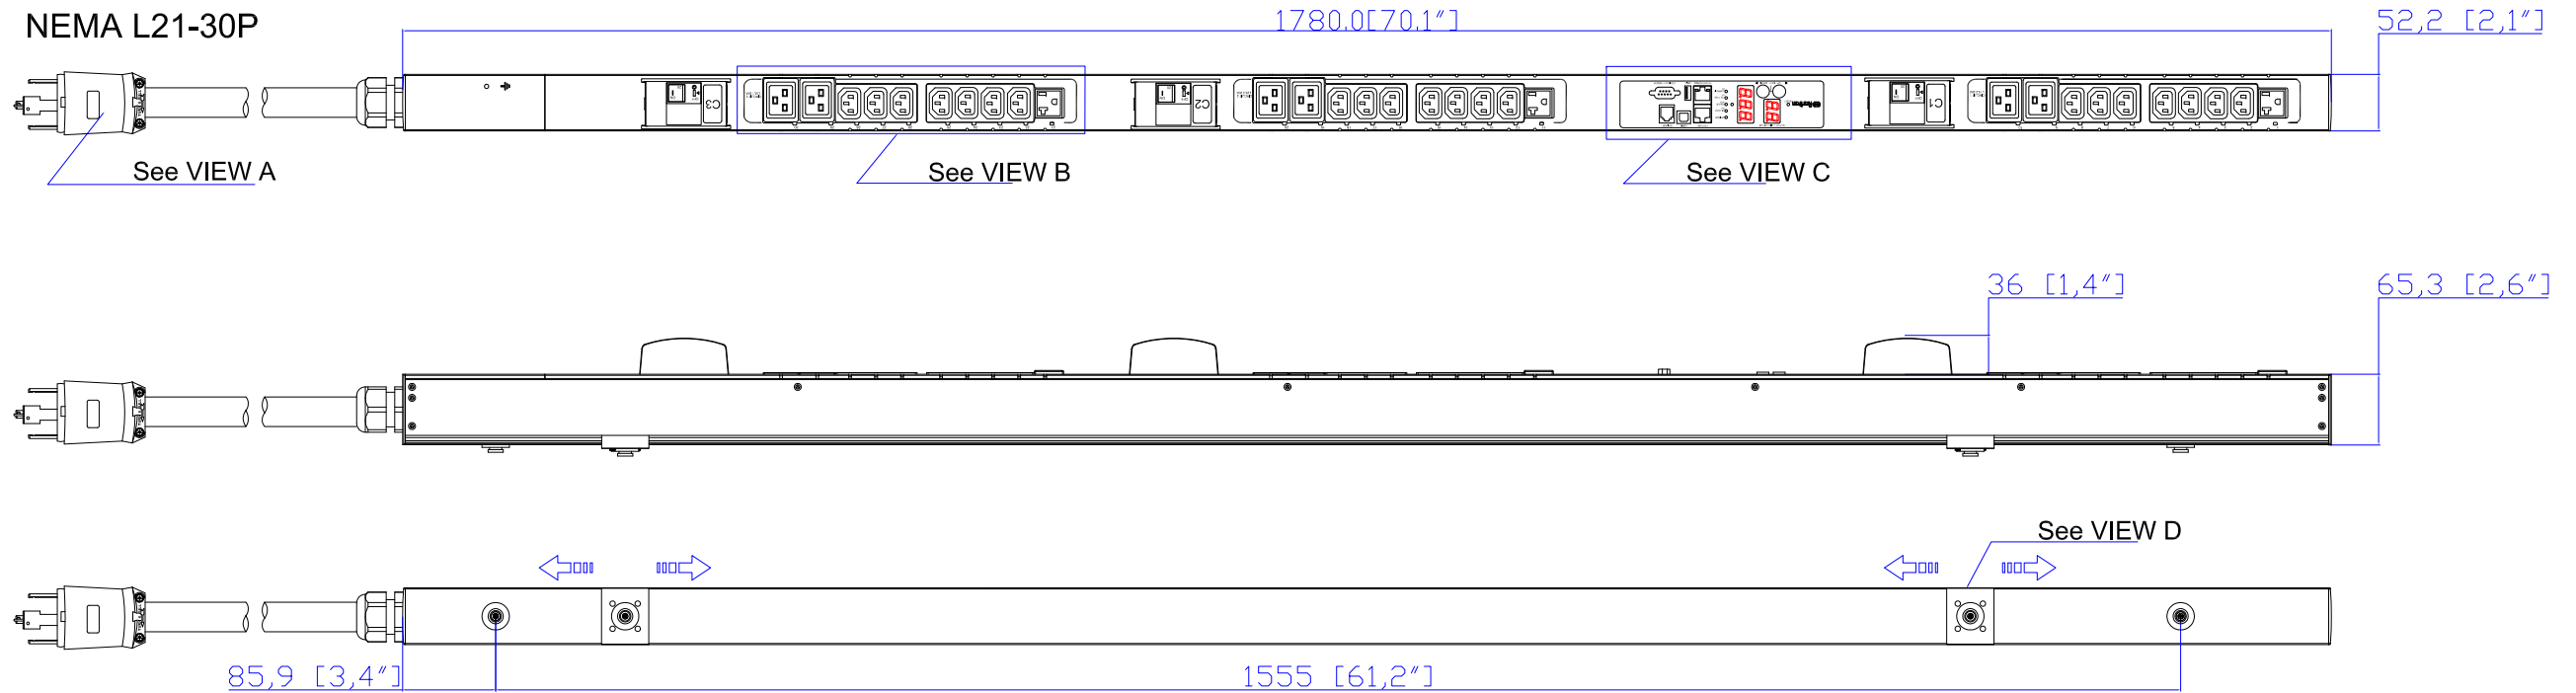

NEMA L21-30P

VIEW A

VIEW B

VIEW D

VIEW C

NOTES:  
1. ALL DIMENSIONS ARE MILLIMETERS [INCHES].

PROJECTION THIRD ANGLE  
DO NOT SCALE DRAWING  
SHEET 1 OF 1

THIS DRAWING AND SPECIFICATIONS HEREIN ARE THE PROPERTY OF RARITAN, INC. AND SHALL NOT BE COPIED, REPRODUCED OR USED, IN WHOLE OR IN PART, AS THE BASIS FOR THE MANUFACTURE OR SALE OF ITEMS WITHOUT WRITTEN PERMISSION FROM RARITAN, INC. THIS DRAWING IS BASED UPON LATEST AVAILABLE INFORMATION AND IS SUBJECT TO CHANGE WITHOUT NOTICE.

TITLE:  
iPDU Zero U,  
Three phase 24 A / 190V-208V  
Plug Type: NEMA L21-30P  
Outlet Type: 120V: (3)5-20R  
208V: (6)IEC320 C19, (2)IEC320 C13

DRAWN : EVA LIN Apr.18, 2014  
ENGINEER: Siang\_H Apr.18, 2014  
APPROVED: Tom\_H Apr.18, 2014