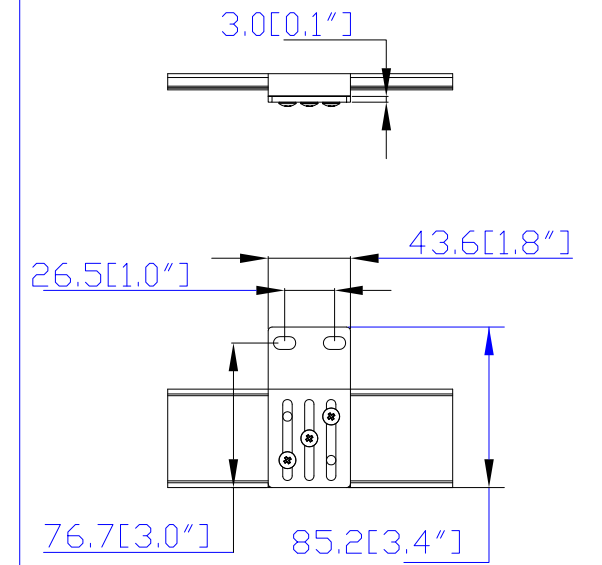

NEMA L21-30P

VIEW A

VIEW B

VIEW D

VIEW C

NOTES:  
1. ALL DIMENSIONS ARE MILLIMETERS [INCHES].

PROJECTION THIRD ANGLE  
DO NOT SCALE DRAWING  
SHEET 1 OF 1

THIS DRAWING AND SPECIFICATIONS HEREIN ARE THE PROPERTY OF RARITAN, INC. AND SHALL NOT BE COPIED, REPRODUCED OR USED, IN WHOLE OR IN PART, AS THE BASIS FOR THE MANUFACTURE OR SALE OF ITEMS WITHOUT WRITTEN PERMISSION FROM RARITAN, INC. THIS DRAWING IS BASED UPON LATEST AVAILABLE INFORMATION AND IS SUBJECT TO CHANGE WITHOUT NOTICE.

TITLE:  
iPDU Zero U,  
Three phase 24 A / 190V-208V  
Plug Type: NEMA L21-30P  
Outlet Type: 120V: (3)5-20R  
208V: (6)IEC320 C19, (2)IEC320 C13

DRAWN : EVA LIN Apr.18, 2014  
ENGINEER: Siang\_H Apr.18, 2014  
APPROVED: Tom\_H Apr.18, 2014

DWG NO. **MPX2-5660V-G1 & MPX2-4660V-G1** REV. **A**