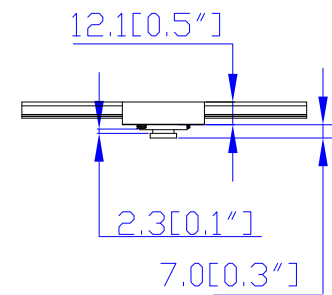

NEMA L21-30P

VIEW A

VIEW B

VIEW D

VIEW C

NOTES:  
1. ALL DIMENSIONS ARE MILLIMETERS [INCHES].

PROJECTION THIRD ANGLE  
DO NOT SCALE DRAWING  
SHEET 1 OF 1

THIS DRAWING AND SPECIFICATIONS HEREIN ARE THE PROPERTY OF RARITAN, INC. AND SHALL NOT BE COPIED, REPRODUCED OR USED, IN WHOLE OR IN PART, AS THE BASIS FOR THE MANUFACTURE OR SALE OF ITEMS WITHOUT WRITTEN PERMISSION FROM RARITAN, INC. THIS DRAWING IS BASED UPON LATEST AVAILABLE INFORMATION AND IS SUBJECT TO CHANGE WITHOUT NOTICE.

TITLE:  
iPDU Zero U,  
Three phase 24 A / 190V-208V  
Plug Type: NEMA L21-30P  
Outlet Type: 120V: (3)5-20R  
208V: (6)IEC320 C19, (2)IEC320 C13

DRAWN : EVA LIN Apr.18, 2014  
ENGINEER: Siang\_H Apr.18, 2014  
APPROVED: Tom\_H Apr.18, 2014