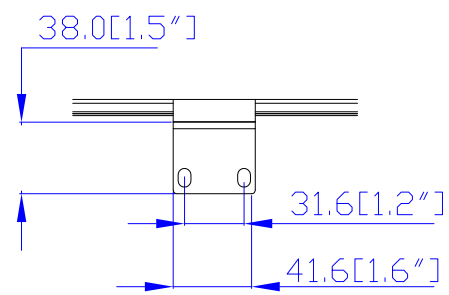

NEMA L21-30P

VIEW A

VIEW B

VIEW D

VIEW C

NOTES:  
1. ALL DIMENSIONS ARE MILLIMETERS [INCHES].

PROJECTION THIRD ANGLE  
DO NOT SCALE DRAWING  
SHEET 1 OF 1

THIS DRAWING AND SPECIFICATIONS HEREIN ARE THE PROPERTY OF RARITAN, INC. AND SHALL NOT BE COPIED, REPRODUCED OR USED, IN WHOLE OR IN PART, AS THE BASIS FOR THE MANUFACTURE OR SALE OF ITEMS WITHOUT WRITTEN PERMISSION FROM RARITAN, INC. THIS DRAWING IS BASED UPON LATEST AVAILABLE INFORMATION AND IS SUBJECT TO CHANGE WITHOUT NOTICE.

TITLE:  
iPDU Zero U,  
Three phase 24 A / 190V-208V  
Plug Type: NEMA L21-30P  
Outlet Type: 120V: (3)5-20R  
208V: (6)IEC320 C19, (2)IEC320 C13

DRAWN : EVA LIN Apr.18, 2014  
ENGINEER: Siang\_H Apr.18, 2014  
APPROVED: Tom\_H Apr.18, 2014