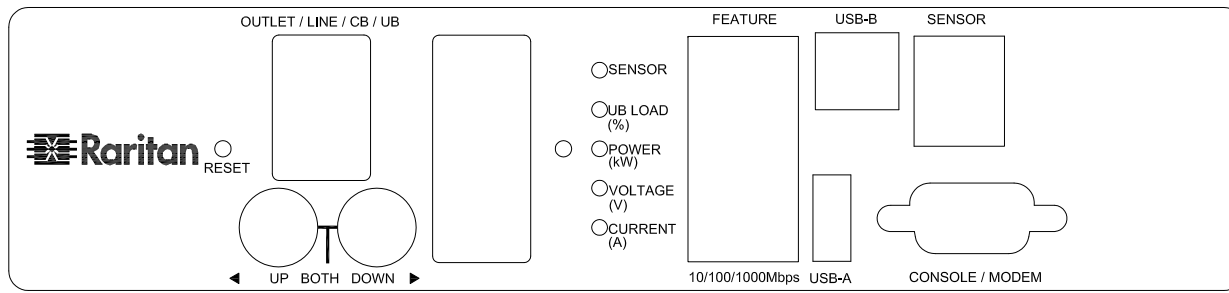

NEMA L21-30P

VIEW A

VIEW B

VIEW D

VIEW C

NOTES:  
1. ALL DIMENSIONS ARE MILLIMETERS [INCHES].

PROJECTION THIRD ANGLE  
DO NOT SCALE DRAWING  
SHEET 1 OF 1

THIS DRAWING AND SPECIFICATIONS HEREIN ARE THE PROPERTY OF RARITAN, INC. AND SHALL NOT BE COPIED, REPRODUCED OR USED, IN WHOLE OR IN PART, AS THE BASIS FOR THE MANUFACTURE OR SALE OF ITEMS WITHOUT WRITTEN PERMISSION FROM RARITAN, INC. THIS DRAWING IS BASED UPON LATEST AVAILABLE INFORMATION AND IS SUBJECT TO CHANGE WITHOUT NOTICE.

TITLE:  
iPDU Zero U,  
Three phase 24 A / 190V-208V  
Plug Type: NEMA L21-30P  
Outlet Type: 120V: (3)5-20R  
208V: (6)IEC320 C19, (2)IEC320 C13

DRAWN : EVA LIN Apr.18, 2014  
ENGINEER: Siang\_H Apr.18, 2014  
APPROVED: Tom\_H Apr.18, 2014