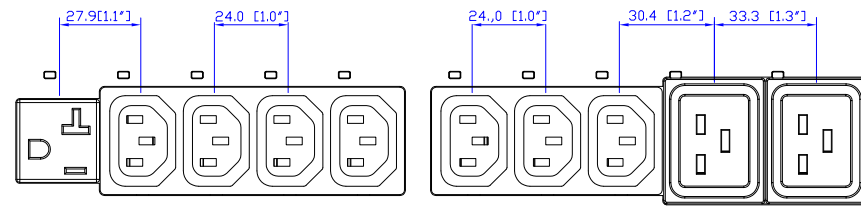

NEMA L21-30P

VIEW A

VIEW B

VIEW D

VIEW C

NOTES:  
1. ALL DIMENSIONS ARE MILLIMETERS [INCHES].

PROJECTION THIRD ANGLE  
DO NOT SCALE DRAWING  
SHEET 1 OF 1

THIS DRAWING AND SPECIFICATIONS HEREIN ARE THE PROPERTY OF RARITAN, INC. AND SHALL NOT BE COPIED, REPRODUCED OR USED, IN WHOLE OR IN PART, AS THE BASIS FOR THE MANUFACTURE OR SALE OF ITEMS WITHOUT WRITTEN PERMISSION FROM RARITAN, INC. THIS DRAWING IS BASED UPON LATEST AVAILABLE INFORMATION AND IS SUBJECT TO CHANGE WITHOUT NOTICE.

TITLE:  
iPDU Zero U,  
Three phase 24 A / 190V-208V  
Plug Type: NEMA L21-30P  
Outlet Type: 120V: (3)5-20R  
208V: (6)IEC320 C19, (2)IEC320 C13

DRAWN : EVA LIN Apr.18, 2014  
ENGINEER: Siang\_H Apr.18, 2014  
APPROVED: Tom\_H Apr.18, 2014