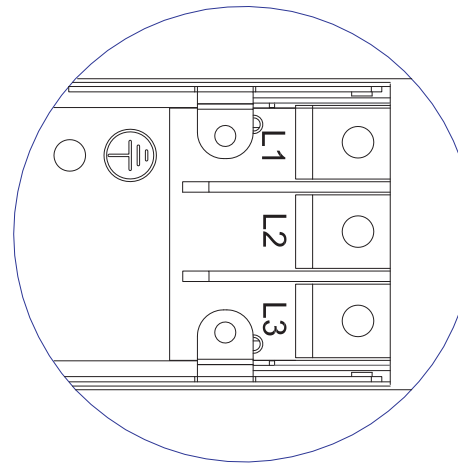

VIEW A

- Ø7.7 Ø12.2
Ø6.4
1. KST RNBS 22-6 or equivalent terminals for 4 AWG wire
 2. Inside diameter 6.4mm & Outside diameter 12.2mm terminal ring for M6 screw

VIEW C

VIEW B

Knockout size (opening): 1.375" for Ø1" flexible steel conduit cable and fitting

NOTES:
1. ALL DIMENSIONS ARE MILLIMETERS [INCHES].

PROJECTION THIRD ANGLE
DO NOT SCALE DRAWING
SHEET 1 OF 1

THIS DRAWING AND SPECIFICATIONS HEREIN ARE THE PROPERTY OF RARITAN, INC. AND SHALL NOT BE COPIED, REPRODUCED OR USED, IN WHOLE OR IN PART, AS THE BASIS FOR THE MANUFACTURE OR SALE OF ITEMS WITHOUT WRITTEN PERMISSION FROM RARITAN, INC. THIS DRAWING IS BASED UPON LATEST AVAILABLE INFORMATION AND IS SUBJECT TO CHANGE WITHOUT NOTICE.

TITLE:
iPDU Zero U
Three phase 48A / 208-240V
Plug Type: 48A Terminal 3P
Outlet Type: (24) Locking IEC320 C19

DRAWN : Eva Lin Jan. 23. 2014
ENGINEER: Siang Hung Jan. 23. 2014
APPROVED: Tom Hsueh Jan. 23. 2014