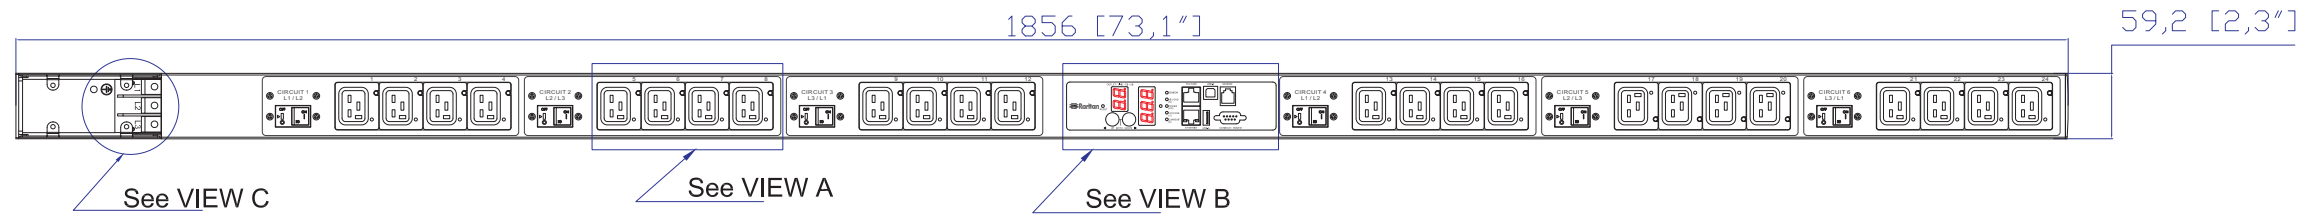

VIEW A

- Ø7.7 Ø12.2
Ø6.4
1. KST RNBS 22-6 or equivalent terminals for 4 AWG wire
 2. Inside diameter 6.4mm & Outside diameter 12.2mm terminal ring for M6 screw

VIEW C

VIEW B

Knockout size (opening): 1.375" for Ø1" flexible steel conduit cable and fitting

NOTES:
1. ALL DIMENSIONS ARE MILLIMETERS [INCHES].

PROJECTION THIRD ANGLE
DO NOT SCALE DRAWING
SHEET 1 OF 1

THIS DRAWING AND SPECIFICATIONS HEREIN ARE THE PROPERTY OF RARITAN, INC. AND SHALL NOT BE COPIED, REPRODUCED OR USED, IN WHOLE OR IN PART, AS THE BASIS FOR THE MANUFACTURE OR SALE OF ITEMS WITHOUT WRITTEN PERMISSION FROM RARITAN, INC. THIS DRAWING IS BASED UPON LATEST AVAILABLE INFORMATION AND IS SUBJECT TO CHANGE WITHOUT NOTICE.

TITLE:
iPDU Zero U
Three phase 48A / 208-240V
Plug Type: 48A Terminal 3P
Outlet Type: (24) Locking IEC320 C19

DRAWN : Eva Lin Jan. 23. 2014
ENGINEER: Siang Hung Jan. 23. 2014
APPROVED: Tom Hsueh Jan. 23. 2014