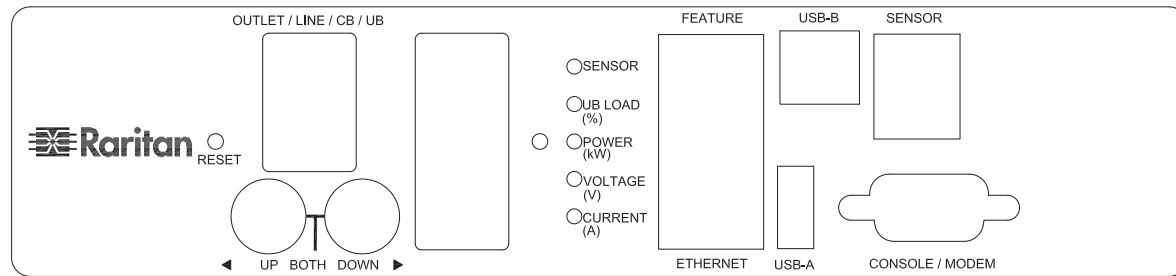

VIEW A

- Ø7.7 Ø12.2
Ø6.4
1. KST RNBS 22-6 or equivalent terminals for 4 AWG wire
 2. Inside diameter 6.4mm & Outside diameter 12.2mm terminal ring for M6 screw

VIEW C

VIEW B

Knockout size (opening): 1.375" for Ø1" flexible steel conduit cable and fitting

TITLE:
iPDU Zero U
Three phase 48A / 208-240V
Plug Type: 48A Terminal 3P
Outlet Type: (24) Locking IEC320 C19

DRAWN : Eva Lin Jan. 23. 2014
ENGINEER: Siang Hung Jan. 23. 2014
APPROVED: Tom Hsueh Jan. 23. 2014