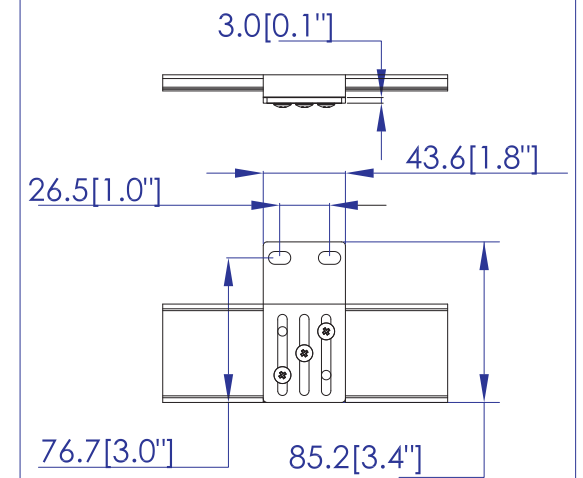

NEMA L15-30P

VIEW A

VIEW B

Option 1.

Option 2.

Option 3.

VIEW D

VIEW C

NOTES:
1. ALL DIMENSIONS ARE MILLIMETERS [INCHES].

DRAWN : EVA LIN Jan. 18, 2013
ENGINEER: Siang_H Jan. 18, 2013
APPROVED: Tom_H Jan. 18, 2013

DO NOT SCALE DRAWING
SHEET 1 OF 1

THIS DRAWING AND SPECIFICATIONS HEREIN ARE THE PROPERTY OF RARITAN, INC. AND SHALL NOT BE COPIED, REPRODUCED OR USED, IN WHOLE OR IN PART, AS THE BASIS FOR THE MANUFACTURE OR SALE OF ITEMS WITHOUT WRITTEN PERMISSION FROM RARITAN, INC. THIS DRAWING IS BASED UPON LATEST AVAILABLE INFORMATION AND IS SUBJECT TO CHANGE WITHOUT NOTICE.

TITLE: iPDU Zero U
Three Phase, 24A/208V-240V
Plug Type : NEMA L15-30P
Outlet Type : (24) Locking IEC320 C13
(12) Locking IEC320 C19

DWG NO. **MPX2-4724-E2** REV. **A**