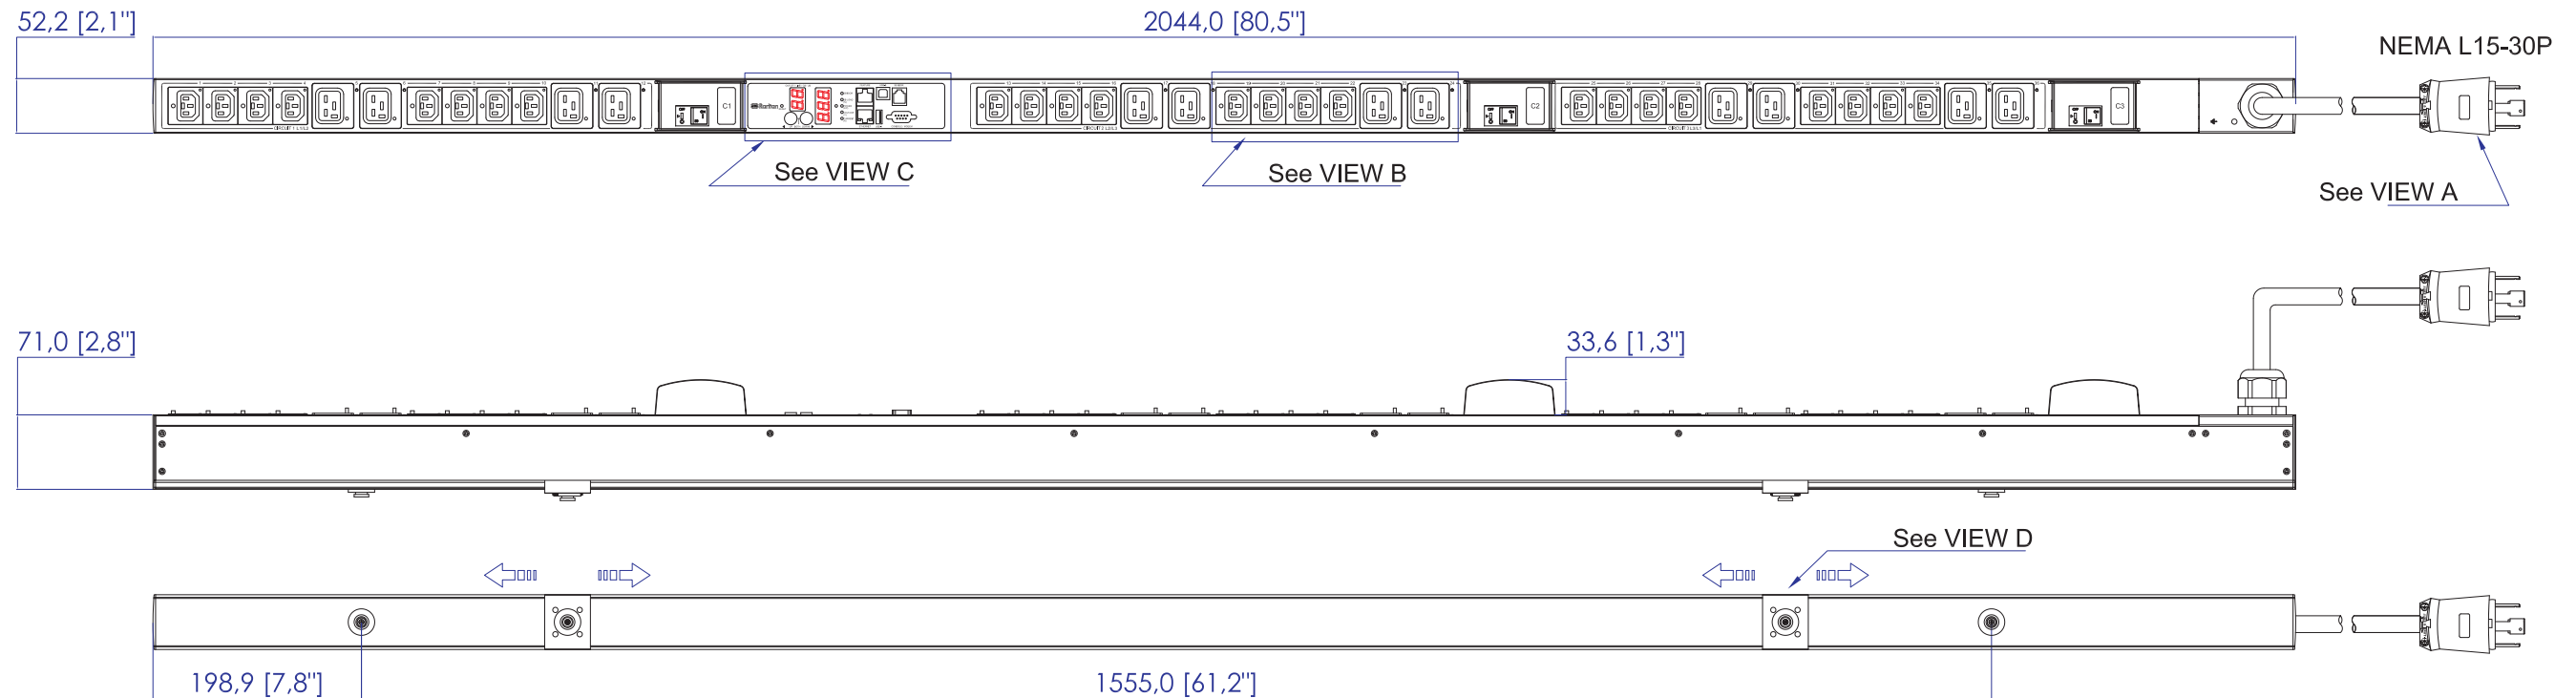

NEMA L15-30P

VIEW A

VIEW B

Option 1.

Option 2.

Option 3.

VIEW D

VIEW C

NOTES:
1. ALL DIMENSIONS ARE MILLIMETERS [INCHES].

DRAWN : EVA LIN Jan. 18, 2013
ENGINEER: Siang_H Jan. 18, 2013
APPROVED: Tom_H Jan. 18, 2013

DO NOT SCALE DRAWING
SHEET 1 OF 1

THIS DRAWING AND SPECIFICATIONS HEREIN ARE THE PROPERTY OF RARITAN, INC. AND SHALL NOT BE COPIED, REPRODUCED OR USED, IN WHOLE OR IN PART, AS THE BASIS FOR THE MANUFACTURE OR SALE OF ITEMS WITHOUT WRITTEN PERMISSION FROM RARITAN, INC. THIS DRAWING IS BASED UPON LATEST AVAILABLE INFORMATION AND IS SUBJECT TO CHANGE WITHOUT NOTICE.

TITLE: iPDU Zero U
Three Phase, 24A/208V-240V
Plug Type : NEMA L15-30P
Outlet Type : (24) Locking IEC320 C13
(12) Locking IEC320 C19

DWG NO. **MPX2-4724-E2** REV. **A**