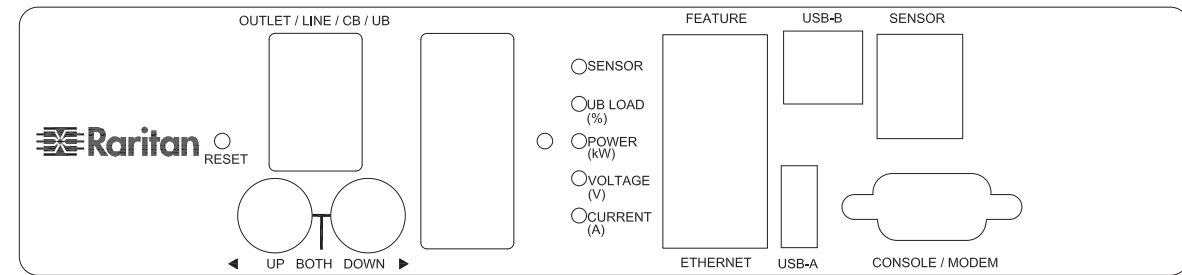

NEMA L15-30P

VIEW A

VIEW B

Option 1.

Option 2.

Option 3.

VIEW D

VIEW C

TITLE: iPDU Zero U
Three Phase, 24A/208V-240V
Plug Type : NEMA L15-30P
Outlet Type : (24) Locking IEC320 C13
(12) Locking IEC320 C19

DWG NO. **MPX2-4724-E2** REV. **A**