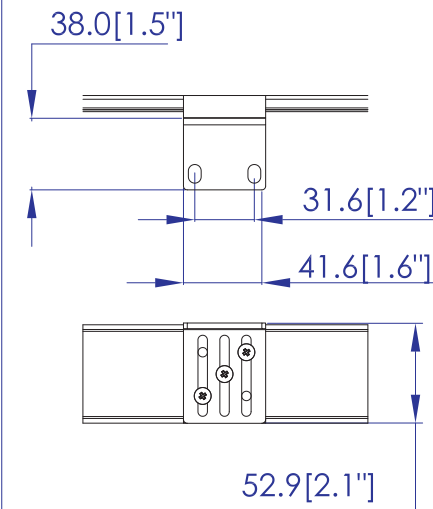

NEMA L15-30P

VIEW A

VIEW B

Option 1.

Option 2.

Option 3.

VIEW D

VIEW C

NOTES:
1. ALL DIMENSIONS ARE MILLIMETERS [INCHES].

DRAWN : EVA LIN Jan. 18, 2013
ENGINEER: Siang_H Jan. 18, 2013
APPROVED: Tom_H Jan. 18, 2013

DO NOT SCALE DRAWING
SHEET 1 OF 1

THIS DRAWING AND SPECIFICATIONS HEREIN ARE THE PROPERTY OF RARITAN, INC. AND SHALL NOT BE COPIED, REPRODUCED OR USED, IN WHOLE OR IN PART, AS THE BASIS FOR THE MANUFACTURE OR SALE OF ITEMS WITHOUT WRITTEN PERMISSION FROM RARITAN, INC. THIS DRAWING IS BASED UPON LATEST AVAILABLE INFORMATION AND IS SUBJECT TO CHANGE WITHOUT NOTICE.

TITLE: iPDU Zero U
Three Phase, 24A/208V-240V
Plug Type : NEMA L15-30P
Outlet Type : (24) Locking IEC320 C13
(12) Locking IEC320 C19

DWG NO. **MPX2-4724-E2** REV. **A**