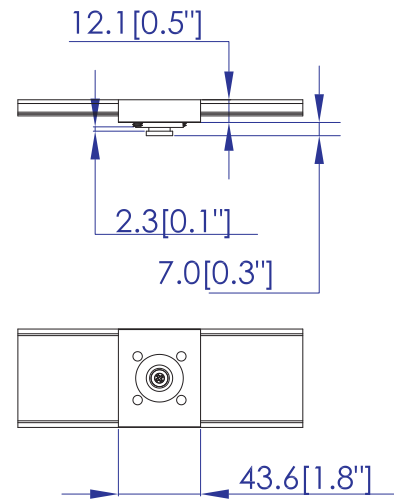

NEMA L15-30P

VIEW A

VIEW B

Option 1.

Option 2.

Option 3.

VIEW D

VIEW C

NOTES:
1. ALL DIMENSIONS ARE MILLIMETERS [INCHES].

DRAWN : EVA LIN Jan. 18, 2013
ENGINEER: Siang_H Jan. 18, 2013
APPROVED: Tom_H Jan. 18, 2013

DO NOT SCALE DRAWING
SHEET 1 OF 1

THIS DRAWING AND SPECIFICATIONS HEREIN ARE THE PROPERTY OF RARITAN, INC. AND SHALL NOT BE COPIED, REPRODUCED OR USED, IN WHOLE OR IN PART, AS THE BASIS FOR THE MANUFACTURE OR SALE OF ITEMS WITHOUT WRITTEN PERMISSION FROM RARITAN, INC. THIS DRAWING IS BASED UPON LATEST AVAILABLE INFORMATION AND IS SUBJECT TO CHANGE WITHOUT NOTICE.

TITLE: iPDU Zero U
Three Phase, 24A/208V-240V
Plug Type : NEMA L15-30P
Outlet Type : (24) Locking IEC320 C13
(12) Locking IEC320 C19

DWG NO. **MPX2-4724-E2** REV. **A**