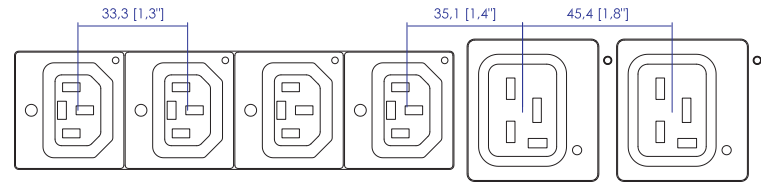

NEMA L15-30P

VIEW A

VIEW B

Option 1.

Option 2.

Option 3.

VIEW D

VIEW C

NOTES:
1. ALL DIMENSIONS ARE MILLIMETERS [INCHES].

DRAWN : EVA LIN Jan. 18, 2013
ENGINEER: Siang_H Jan. 18, 2013
APPROVED: Tom_H Jan. 18, 2013

DO NOT SCALE DRAWING
SHEET 1 OF 1

THIS DRAWING AND SPECIFICATIONS HEREIN ARE THE PROPERTY OF RARITAN, INC. AND SHALL NOT BE COPIED, REPRODUCED OR USED, IN WHOLE OR IN PART, AS THE BASIS FOR THE MANUFACTURE OR SALE OF ITEMS WITHOUT WRITTEN PERMISSION FROM RARITAN, INC. THIS DRAWING IS BASED UPON LATEST AVAILABLE INFORMATION AND IS SUBJECT TO CHANGE WITHOUT NOTICE.

TITLE: iPDU Zero U
Three Phase, 24A/208V-240V
Plug Type : NEMA L15-30P
Outlet Type : (24) Locking IEC320 C13
(12) Locking IEC320 C19

DWG NO. **MPX2-4724-E2** REV. **A**