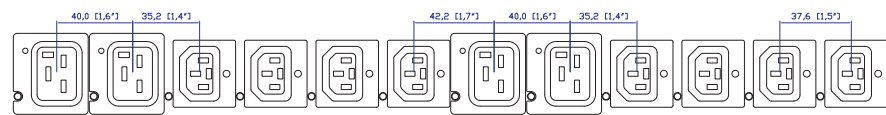

NEMA L15-30P

VIEW A

VIEW B

VIEW C

NOTES:
1.ALL DIMENSIONS ARE MILLIMETERS[INCHES].

DRAWN : EVA Lin Oct. 12,2012
ENGINEER: Siang_H Oct. 12,2012
APPROVED: Tom_H Oct. 12,2012

PROJECTION
THIRD ANGLE

DO NOT SCALE DRAWING
SHEET 1 OF 1

TITLE: iPDU Zero U,
Three Phase, 24A/208V-240V,
Input : NEMA L15-30P
Output : (24)Locking IEC320 C13 ,
(12)Locking IEC320 C19

DWG NO.
MPX2-4724-E2N1 & MPX2-5724-E2N1

REV.
A