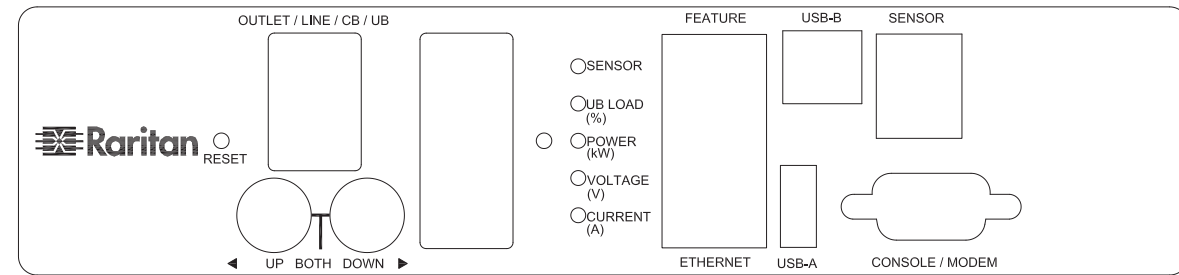

NEMA L15-30P

VIEW A

VIEW B

VIEW C