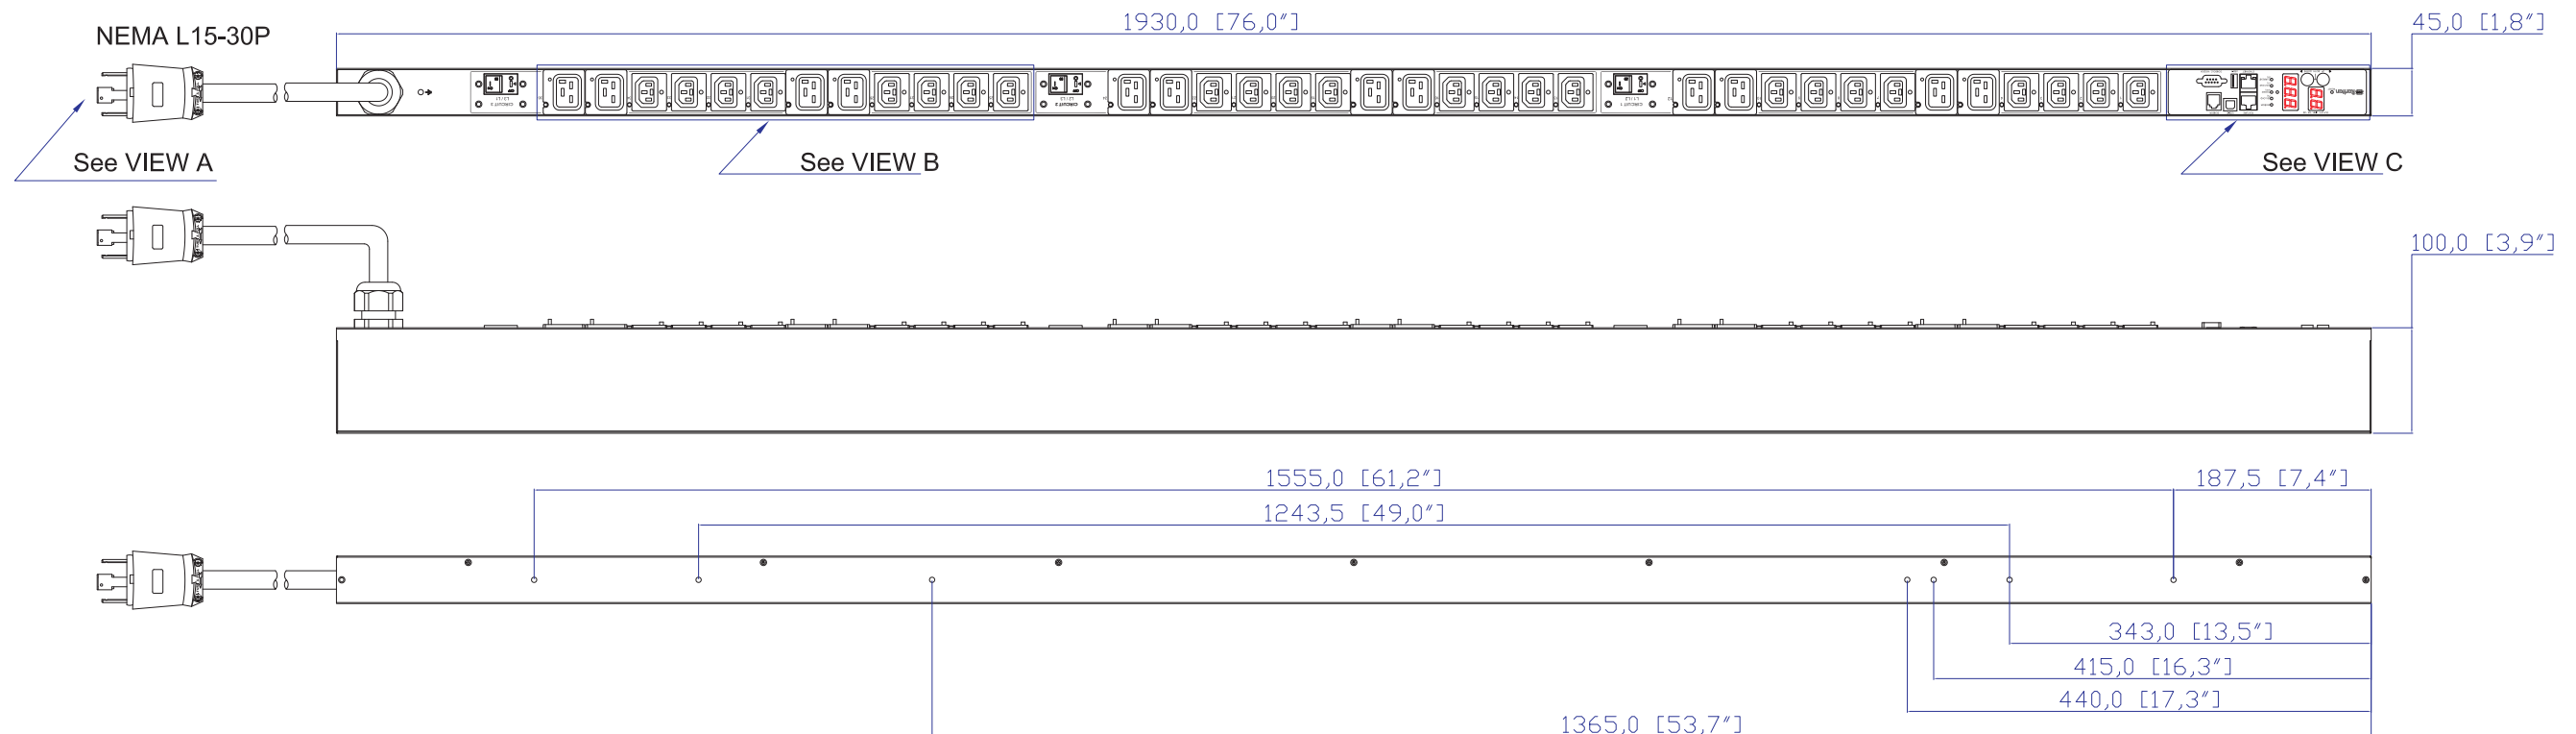

NEMA L15-30P

VIEW A

VIEW B

VIEW C

NOTES:
1.ALL DIMENSIONS ARE MILLIMETERS[INCHES].

DRAWN : EVA Lin Oct. 12,2012
ENGINEER: Siang_H Oct. 12,2012
APPROVED: Tom_H Oct. 12,2012

PROJECTION
THIRD ANGLE

DO NOT SCALE DRAWING
SHEET 1 OF 1

TITLE: iPDU Zero U,
Three Phase, 24A/208V-240V,
Input : NEMA L15-30P
Output : (24)Locking IEC320 C13 ,
(12)Locking IEC320 C19

DWG NO.
MPX2-4724-E2N1 & MPX2-5724-E2N1

REV.
A