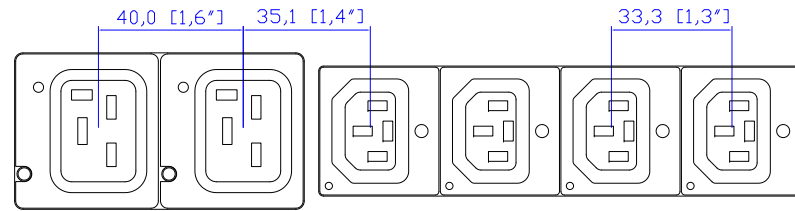

NEMA L15-30P

VIEW A

VIEW B

VIEW C

NEMA L15-30P

2044,0 [80,5"]

52,2 [2,1"]

See VIEW A

See VIEW B

See VIEW C

33,6 [1,3"]

71,0 [2,8"]

1555,0 [61,2"]

1244,0 [49,0"]

NOTES:
1.ALL DIMENSIONS ARE MILLIMETERS[INCHES].

DO NOT SCALE DRAWING

TITLE: iPDU Zero U,
Three Phase, 24A/208V-240V,
Plug Type : NEMA L15-30P
Outlet Type :(24)Locking IEC320 C13 ,
(12)Locking IEC320 C19

DRAWN :	EVA Lin	Nov. 19,2012
ENGINEER:	Siang_H	Nov. 19,2012
APPROVED:	Tom_H	Nov. 19,2012