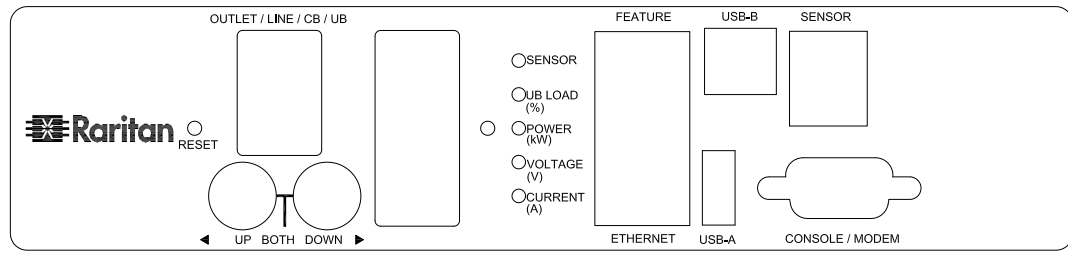

NEMA L15-30P

VIEW A

VIEW B

VIEW C

NEMA L15-30P

2044,0 [80,5"]

52,2 [2,1"]

See VIEW A

TITLE: iPDU Zero U,
Three Phase, 24A/208V-240V,
Plug Type : NEMA L15-30P
Outlet Type :(24)Locking IEC320 C13 ,
(12)Locking IEC320 C19

DRAWN :	EVA Lin	Nov. 19,2012
ENGINEER:	Siang_H	Nov. 19,2012
APPROVED:	Tom_H	Nov. 19,2012