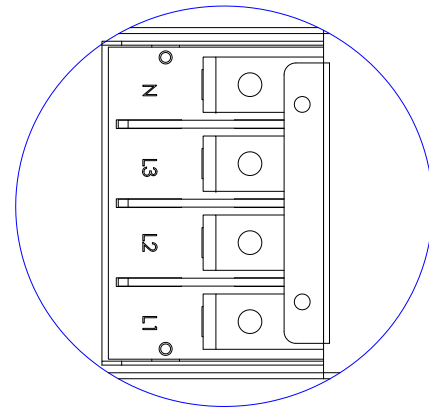

VIEW A

1. KST RNBS 22-6 or equivalent terminals for 4 AWG Wire
2. Inside diameter 6.4 mm & Outside diameter 12.2 mm ring for M6 screw

VIEW B

VIEW C

NOTES:
1. ALL DIMENSIONS ARE MILLIMETERS [INCHES].

DO NOT SCALE DRAWING
SHEET 1 OF 1

TITLE:
iPDU Zero U,
Three Phase, 48A/380V-415V,
Plug Type: 48A Terminal 3PY
Outlet Type: (36) IEC320 C13 & (12) IEC320 C19

DRAWN :	EVA LIN	May 25, 2012
ENGINEER:	Kevin_L	May 25, 2012
APPROVED:	Tom_H	May 25, 2012