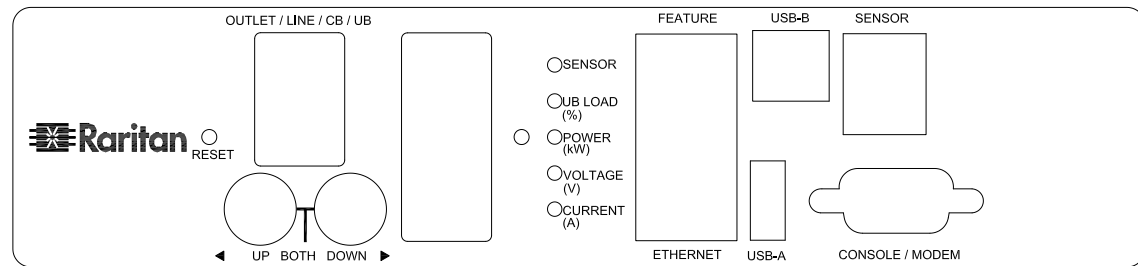

VIEW A

1. KST RNBS 22-6 or equivalent terminals for 4 AWG Wire
2. Inside diameter 6.4 mm & Outside diameter 12.2 mm ring for M6 screw

VIEW B

VIEW C

NOTES:
1. ALL DIMENSIONS ARE MILLIMETERS [INCHES].

DO NOT SCALE DRAWING
SHEET 1 OF 1

TITLE:
iPDU Zero U,
Three Phase, 48A/380V-415V,
Plug Type: 48A Terminal 3PY
Outlet Type: (36) IEC320 C13 & (12) IEC320 C19

DRAWN :	EVA LIN	May 25, 2012
ENGINEER:	Kevin_L	May 25, 2012
APPROVED:	Tom_H	May 25, 2012