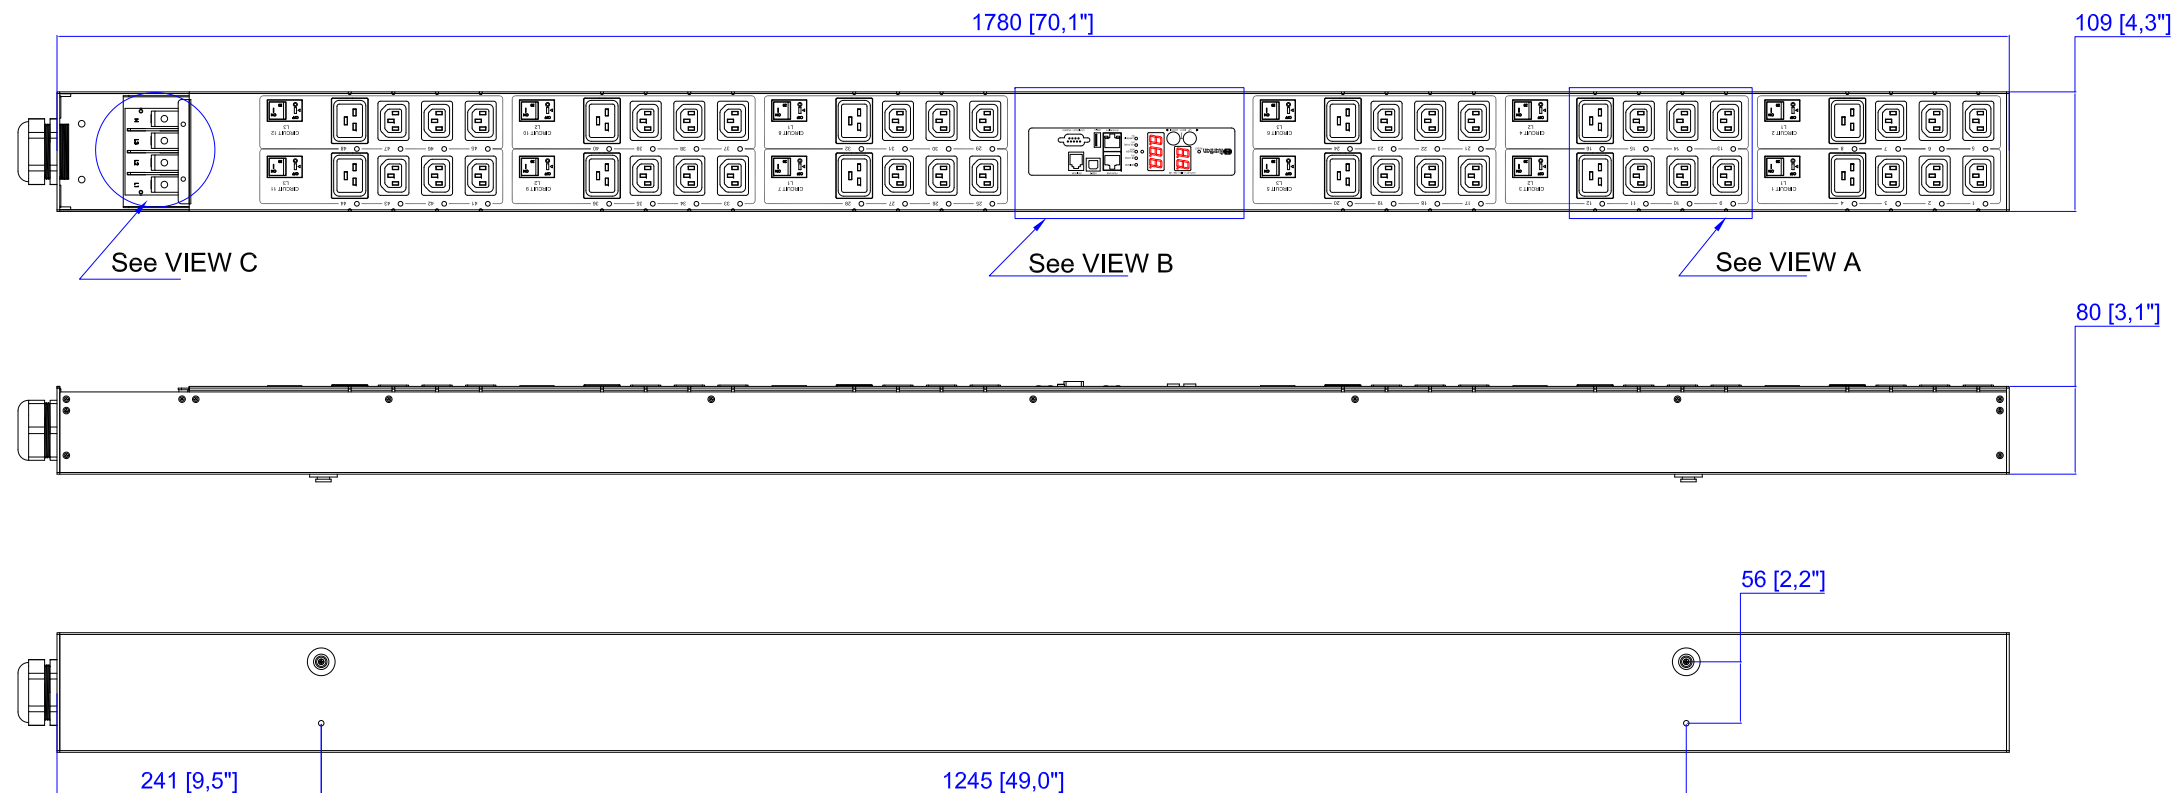

VIEW A

1. KST RNBS 22-6 or equivalent terminals for 4 AWG Wire
2. Inside diameter 6.4 mm & Outside diameter 12.2 mm ring for M6 screw

VIEW B

VIEW C

NOTES:
1. ALL DIMENSIONS ARE MILLIMETERS [INCHES].

DO NOT SCALE DRAWING
SHEET 1 OF 1

TITLE:
iPDU Zero U,
Three Phase, 48A/380V-415V,
Plug Type: 48A Terminal 3PY
Outlet Type: (36) IEC320 C13 & (12) IEC320 C19

DRAWN :	EVA LIN	May 25, 2012
ENGINEER:	Kevin_L	May 25, 2012
APPROVED:	Tom_H	May 25, 2012