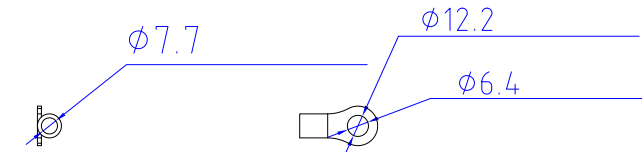

VIEW A

1. KST RNBS 22-6 or equivalent terminals for 4 AWG Wire
2. Inside diameter 6.4 mm & Outside diameter 12.2 mm ring for M6 screw

VIEW B

VIEW C

NOTES:
1. ALL DIMENSIONS ARE MILLIMETERS [INCHES].

DO NOT SCALE DRAWING
SHEET 1 OF 1