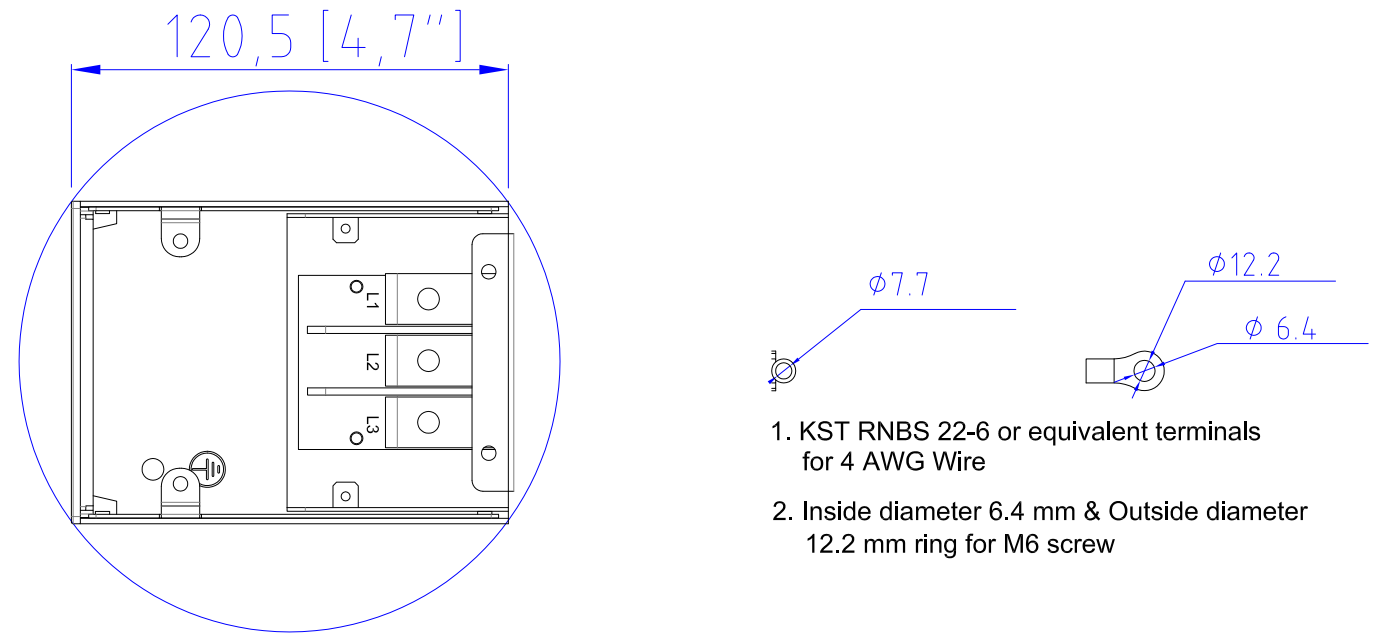

VIEW A

VIEW B

VIEW C

1. KST RNBS 22-6 or equivalent terminals for 4 AWG Wire
2. Inside diameter 6.4 mm & Outside diameter 12.2 mm ring for M6 screw

Knockout size: 1.375" for Ø1" flexible steel conduit cable and fitting

NOTES:
1. ALL DIMENSIONS ARE MILLIMETERS [INCHES].

Raritan www.raritan.com		PROJECTION THIRD ANGLE DO NOT SCALE DRAWING SHEET 1 OF 1	TITLE: iPDU Zero U	
			Three Phase, 48A/208V-240V Plug Type: 48A Terminal 3P Outlet Type: (36)Locking C13	
Drawing Maker: Eva LIN	Feb. 05, 2015	THIS DRAWING AND SPECIFICATIONS HEREIN ARE THE PROPERTY OF RARITAN, INC. AND SHALL NOT BE COPIED, REPRODUCED OR USED, IN WHOLE OR IN PART, AS THE BASIS FOR THE MANUFACTURE OR SALE OF ITEMS WITHOUT WRITTEN PERMISSION FROM RARITAN, INC. THIS DRAWING IS BASED UPON LATEST AVAILABLE INFORMATION AND IS SUBJECT TO CHANGE WITHOUT NOTICE.		DWG NO. MPX2-4779YU-E2N201P1V2
Design Engineer: Siang_H	Feb. 05, 2015			REV. 0B
Approver: Tom_H	Feb. 05, 2015			