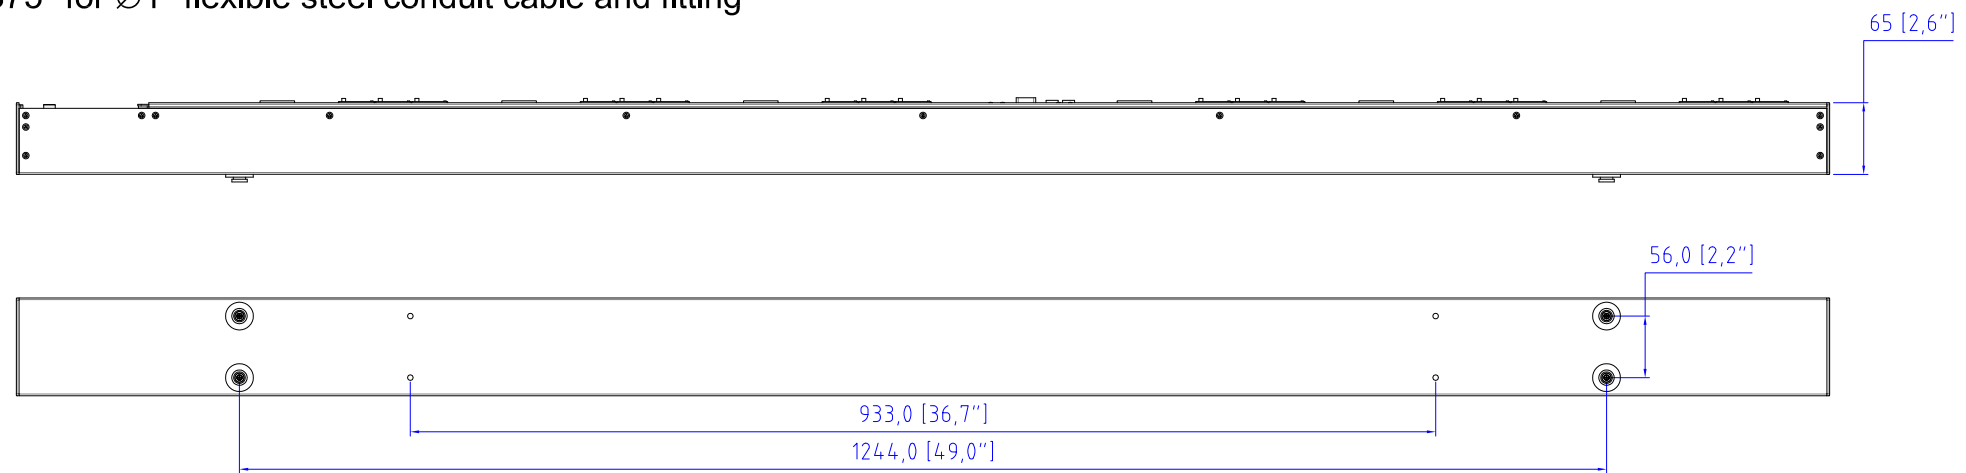

VIEW A

VIEW B

VIEW C

1. KST RNBS 22-6 or equivalent terminals for 4 AWG Wire
2. Inside diameter 6.4 mm & Outside diameter 12.2 mm ring for M6 screw

Knockout size: 1.375" for Ø1" flexible steel conduit cable and fitting

NOTES:
1. ALL DIMENSIONS ARE MILLIMETERS [INCHES].

Raritan www.raritan.com		PROJECTION THIRD ANGLE DO NOT SCALE DRAWING SHEET 1 OF 1	TITLE: iPDU Zero U	
			Three Phase, 48A/208V-240V Plug Type: 48A Terminal 3P Outlet Type: (36)Locking C13	
Drawing Maker: Eva LIN	Feb. 05, 2015	THIS DRAWING AND SPECIFICATIONS HEREIN ARE THE PROPERTY OF RARITAN, INC. AND SHALL NOT BE COPIED, REPRODUCED OR USED, IN WHOLE OR IN PART, AS THE BASIS FOR THE MANUFACTURE OR SALE OF ITEMS WITHOUT WRITTEN PERMISSION FROM RARITAN, INC. THIS DRAWING IS BASED UPON LATEST AVAILABLE INFORMATION AND IS SUBJECT TO CHANGE WITHOUT NOTICE.		DWG NO. MPX2-4779YU-E2N201P1V2
Design Engineer: Siang_H	Feb. 05, 2015			REV. 0B
Approver: Tom_H	Feb. 05, 2015			