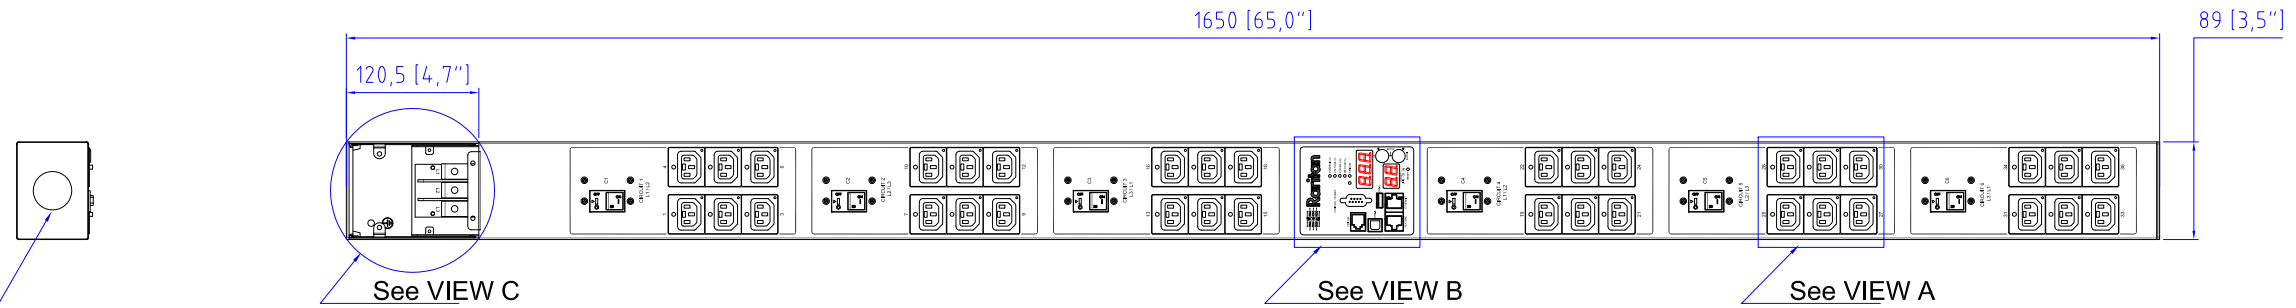

VIEW A

VIEW B

VIEW C

1. KST RNBS 22-6 or equivalent terminals for 4 AWG Wire
2. Inside diameter 6.4 mm & Outside diameter 12.2 mm ring for M6 screw

Knockout size: 1.375" for Ø1" flexible steel conduit cable and fitting

NOTES:
1. ALL DIMENSIONS ARE MILLIMETERS [INCHES].

Raritan www.raritan.com		PROJECTION THIRD ANGLE DO NOT SCALE DRAWING SHEET 1 OF 1	TITLE: iPDU Zero U	
			Three Phase, 48A/208V-240V Plug Type: 48A Terminal 3P Outlet Type: (36)Locking C13	
Drawing Maker: Eva LIN	Feb. 05, 2015	THIS DRAWING AND SPECIFICATIONS HEREIN ARE THE PROPERTY OF RARITAN, INC. AND SHALL NOT BE COPIED, REPRODUCED OR USED, IN WHOLE OR IN PART, AS THE BASIS FOR THE MANUFACTURE OR SALE OF ITEMS WITHOUT WRITTEN PERMISSION FROM RARITAN, INC. THIS DRAWING IS BASED UPON LATEST AVAILABLE INFORMATION AND IS SUBJECT TO CHANGE WITHOUT NOTICE.		DWG NO. MPX2-4779YU-E2N201P1V2
Design Engineer: Siang_H	Feb. 05, 2015			REV. 0B
Approver: Tom_H	Feb. 05, 2015			