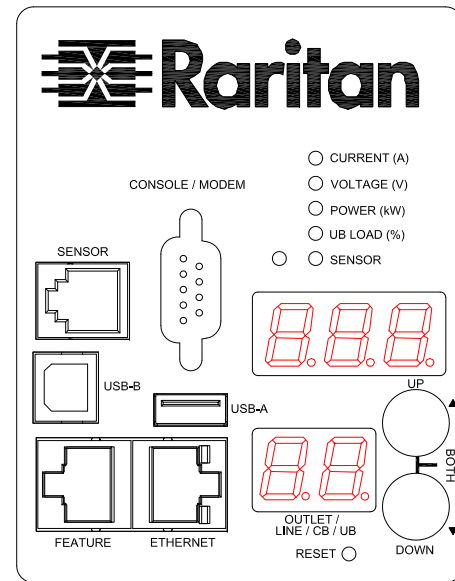

VIEW A

VIEW B

VIEW C

1. KST RNBS 22-6 or equivalent terminals for 4 AWG Wire
2. Inside diameter 6.4 mm & Outside diameter 12.2 mm ring for M6 screw

Knockout size: 1.375" for Ø1" flexible steel conduit cable and fitting

NOTES:
1. ALL DIMENSIONS ARE MILLIMETERS [INCHES].

Raritan www.raritan.com		PROJECTION THIRD ANGLE DO NOT SCALE DRAWING SHEET 1 OF 1	TITLE: iPDU Zero U	
			Three Phase, 48A/208V-240V Plug Type: 48A Terminal 3P Outlet Type: (36)Locking C13	
Drawing Maker: Eva LIN	Feb. 05, 2015	THIS DRAWING AND SPECIFICATIONS HEREIN ARE THE PROPERTY OF RARITAN, INC. AND SHALL NOT BE COPIED, REPRODUCED OR USED, IN WHOLE OR IN PART, AS THE BASIS FOR THE MANUFACTURE OR SALE OF ITEMS WITHOUT WRITTEN PERMISSION FROM RARITAN, INC. THIS DRAWING IS BASED UPON LATEST AVAILABLE INFORMATION AND IS SUBJECT TO CHANGE WITHOUT NOTICE.		DWG NO. MPX2-4779YU-E2N201P1V2
Design Engineer: Siang_H	Feb. 05, 2015			REV. 0B
Approver: Tom_H	Feb. 05, 2015			